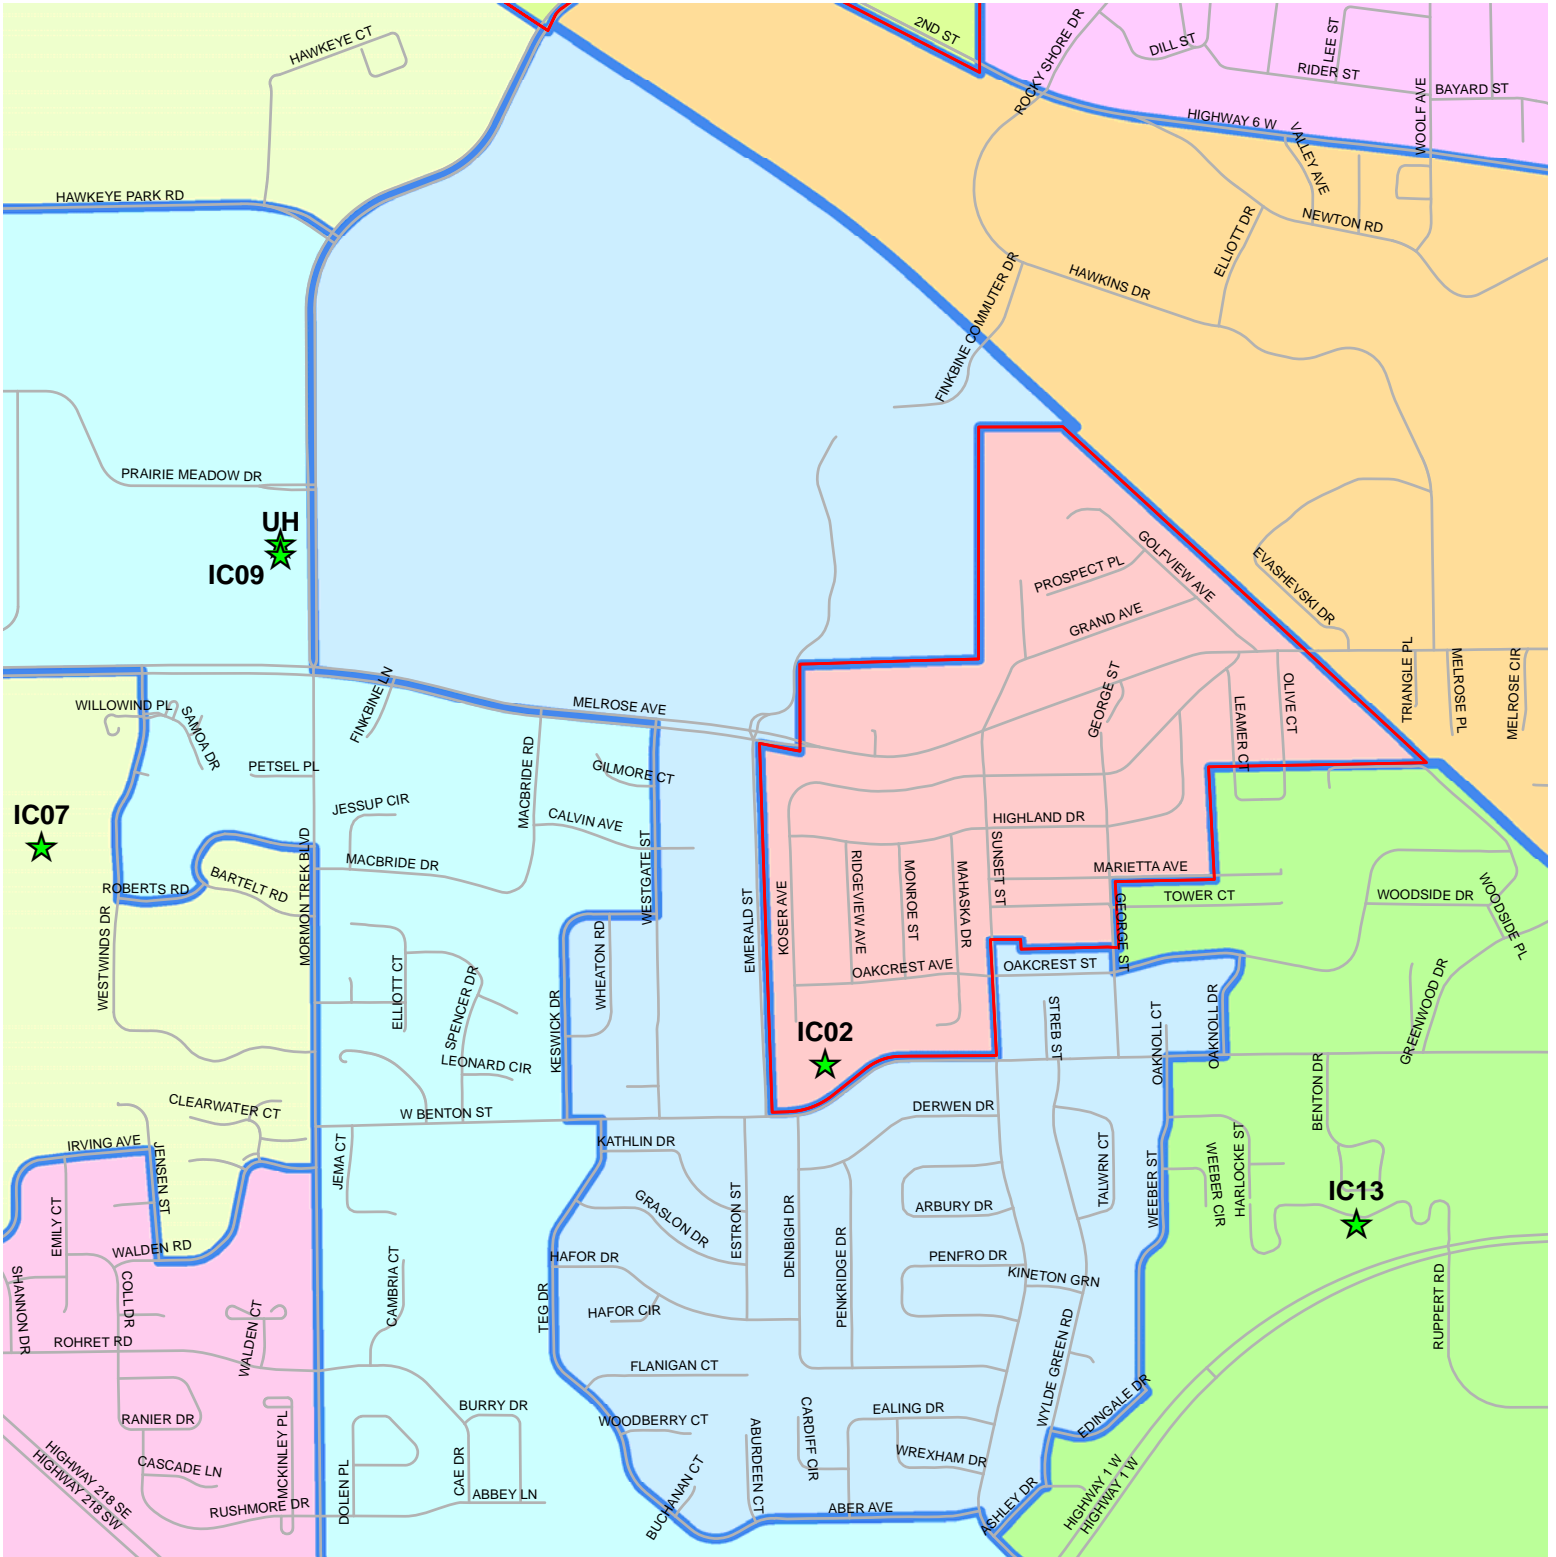

IOWA CITY 02 PRECINCT

Vote at: HORN ELEMENTARY SCHOOL, 600 KOSER AVE

Legend

- Polling Sites
- City & Township Boundaries
- Roads & Streets
- Precinct Boundaries