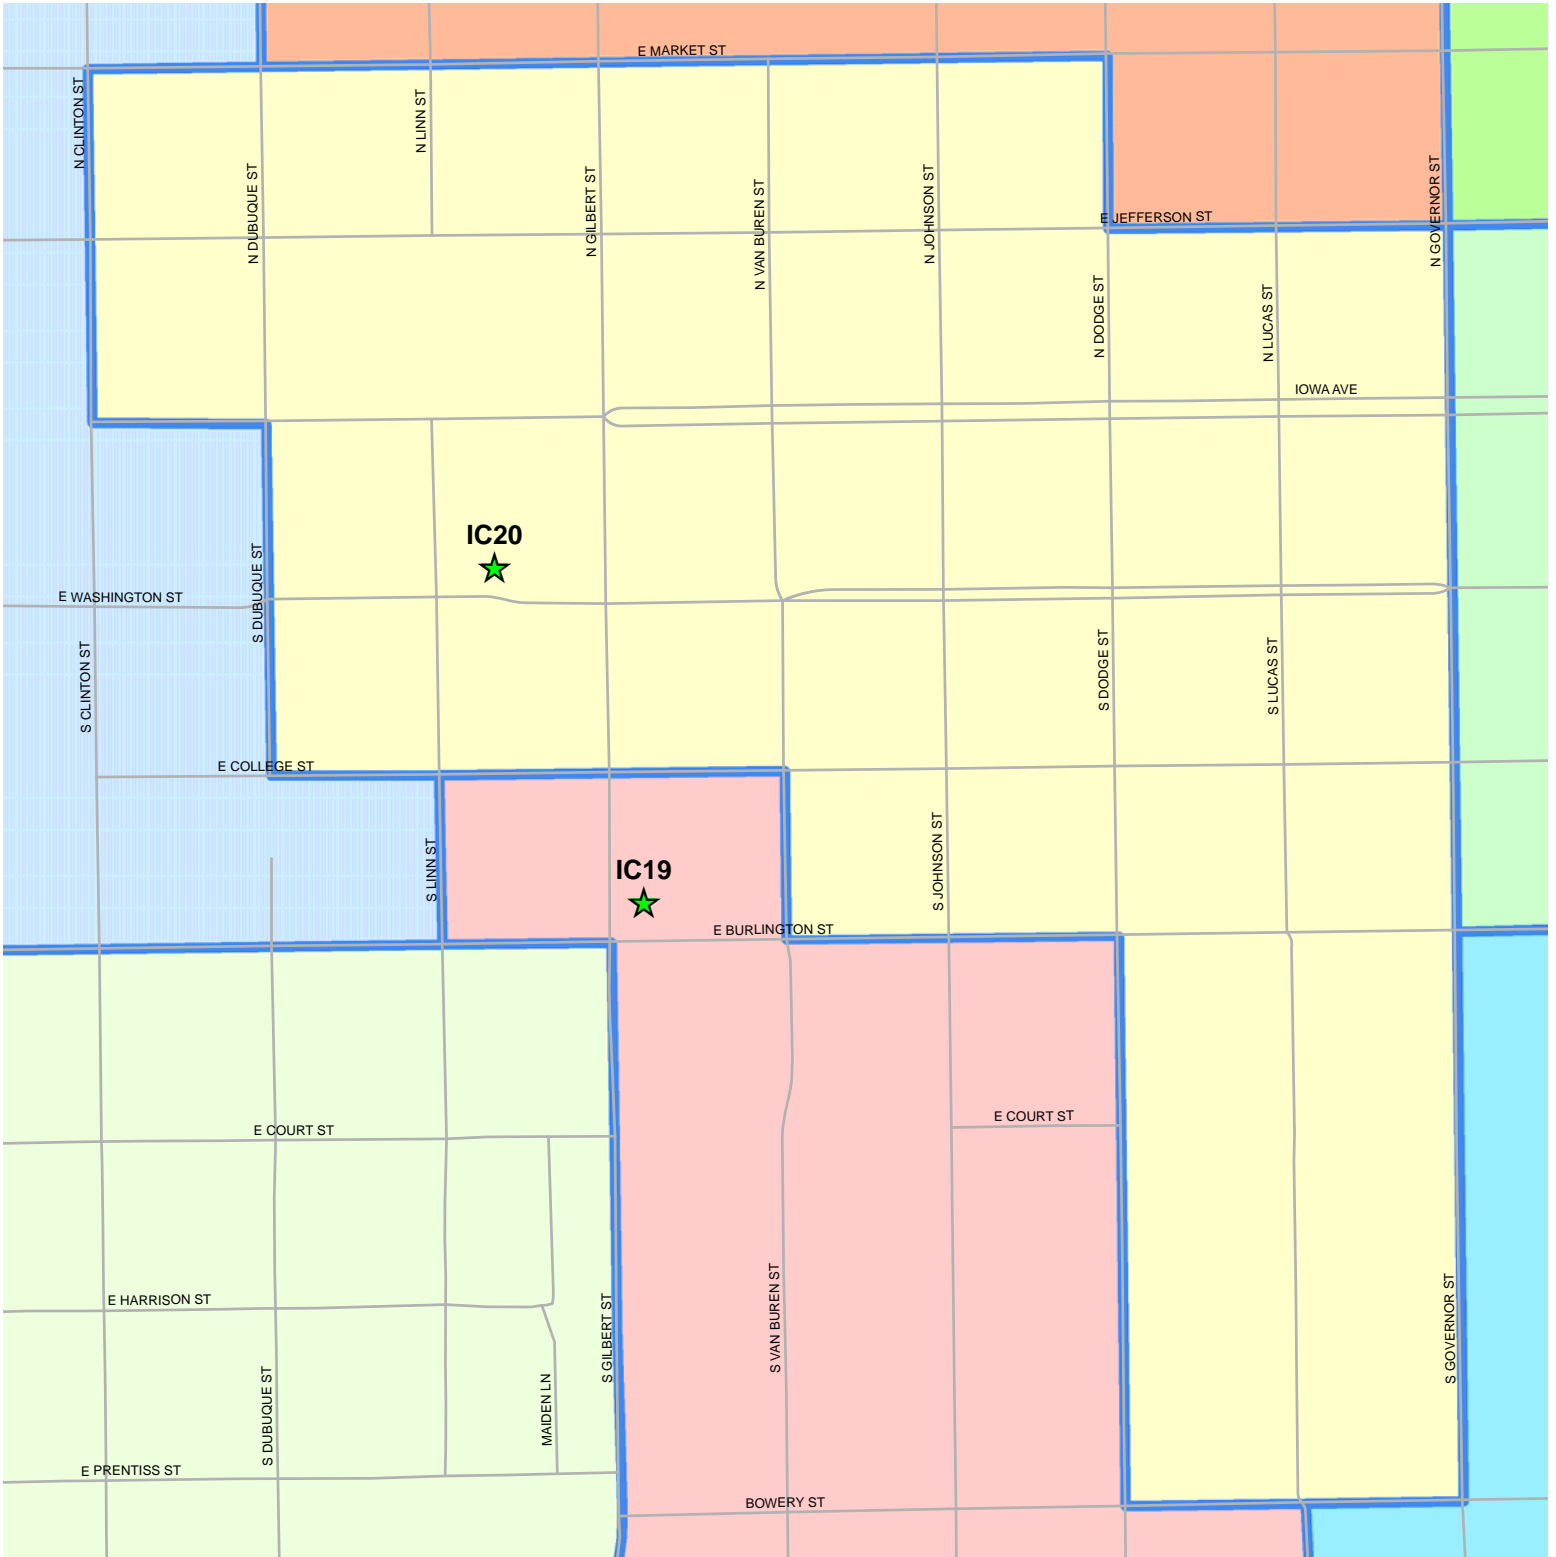

# IOWA CITY 20 PRECINCT

Vote at: IOWA CITY SENIOR CENTER, 28 S LINN ST

**Legend**

- ★ Polling Sites
- City & Township Boundaries
- Roads & Streets
- Precinct Boundaries