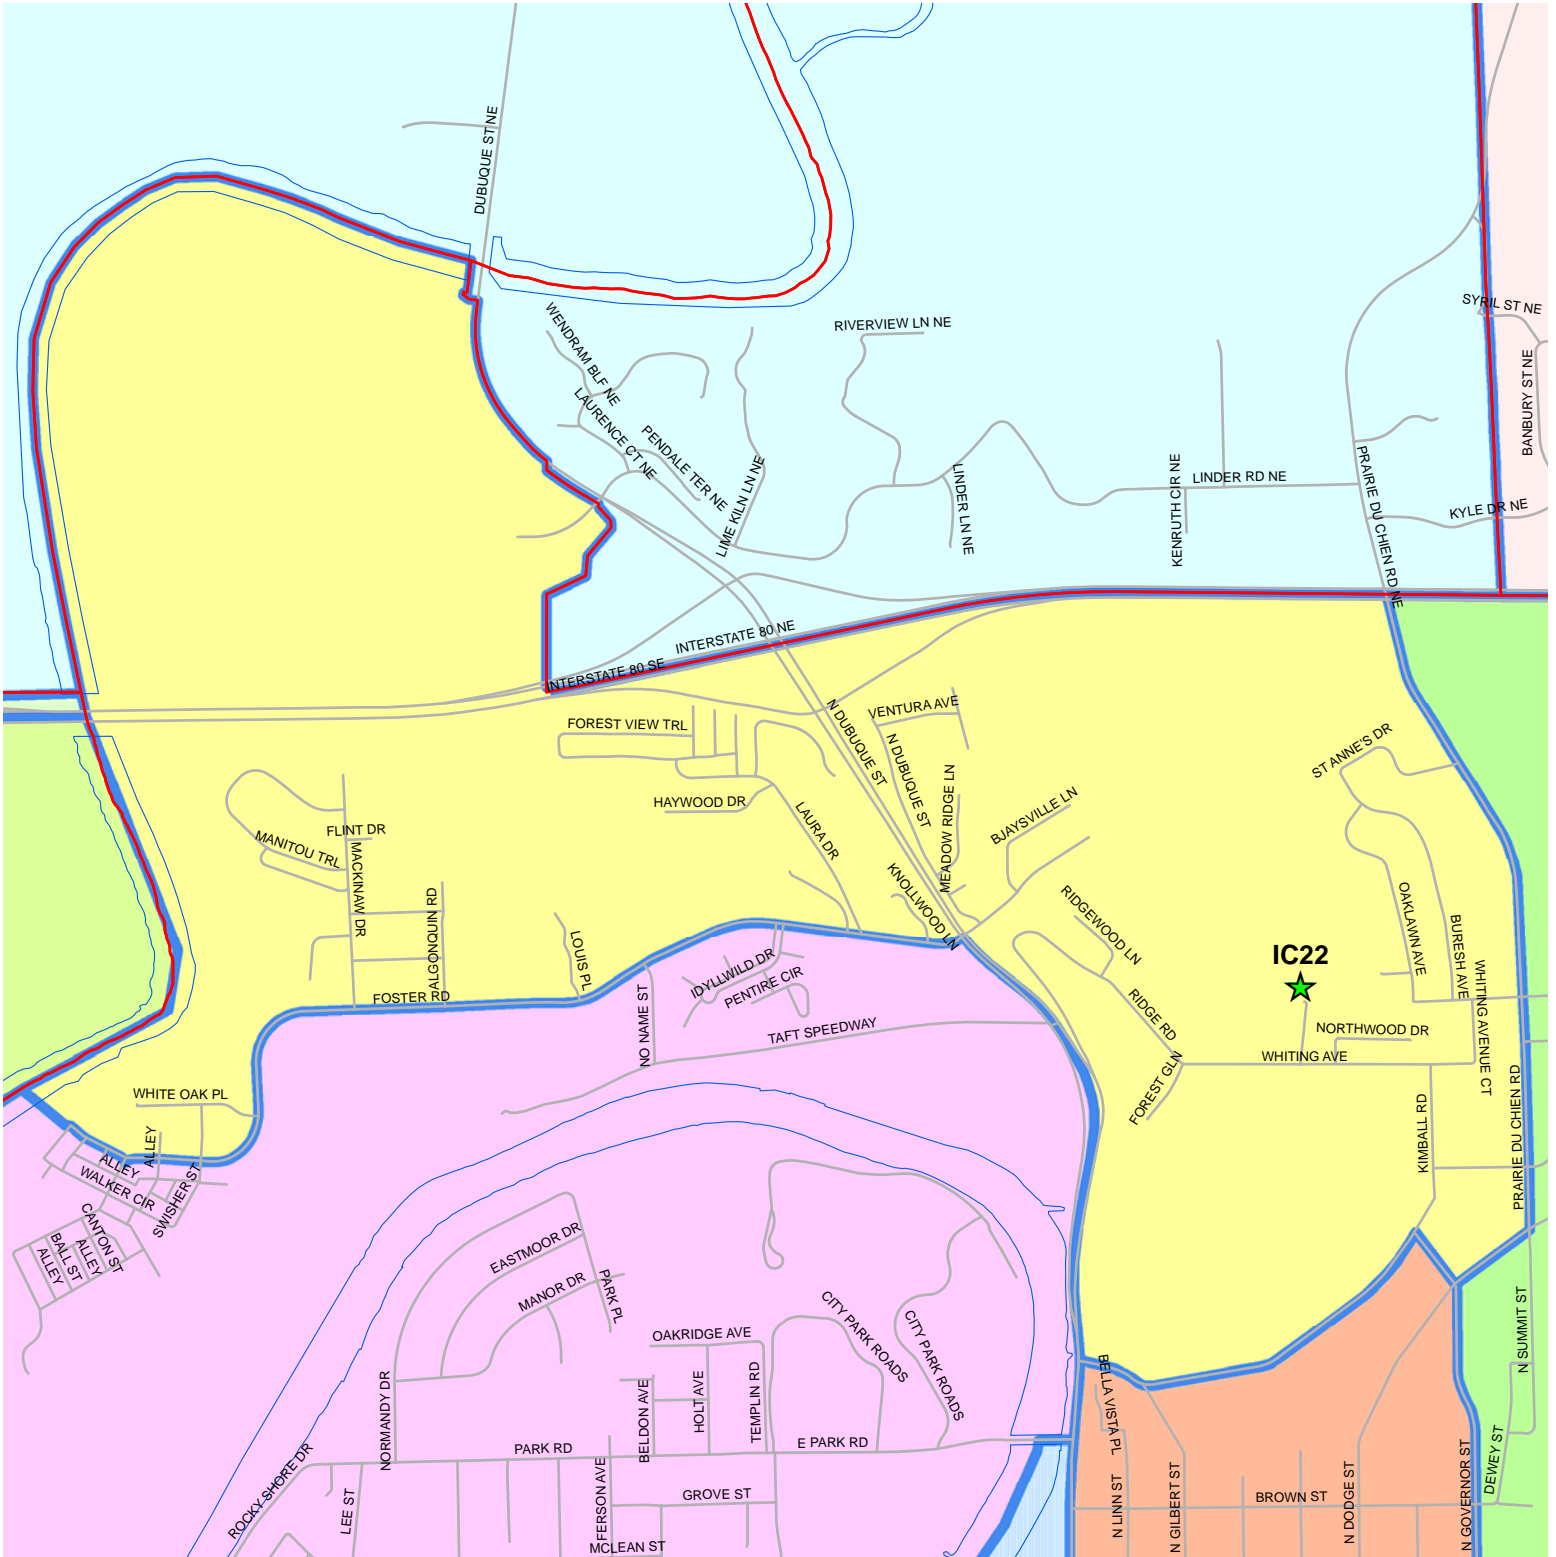

IOWA CITY 22 PRECINCT

Vote at: SHIMEK ELEMENTARY SCHOOL, 1400 GRISELLE PL

Legend

- ★ Polling Sites
- ▭ City & Township Boundaries
- Roads & Streets
- ▭ Precinct Boundaries