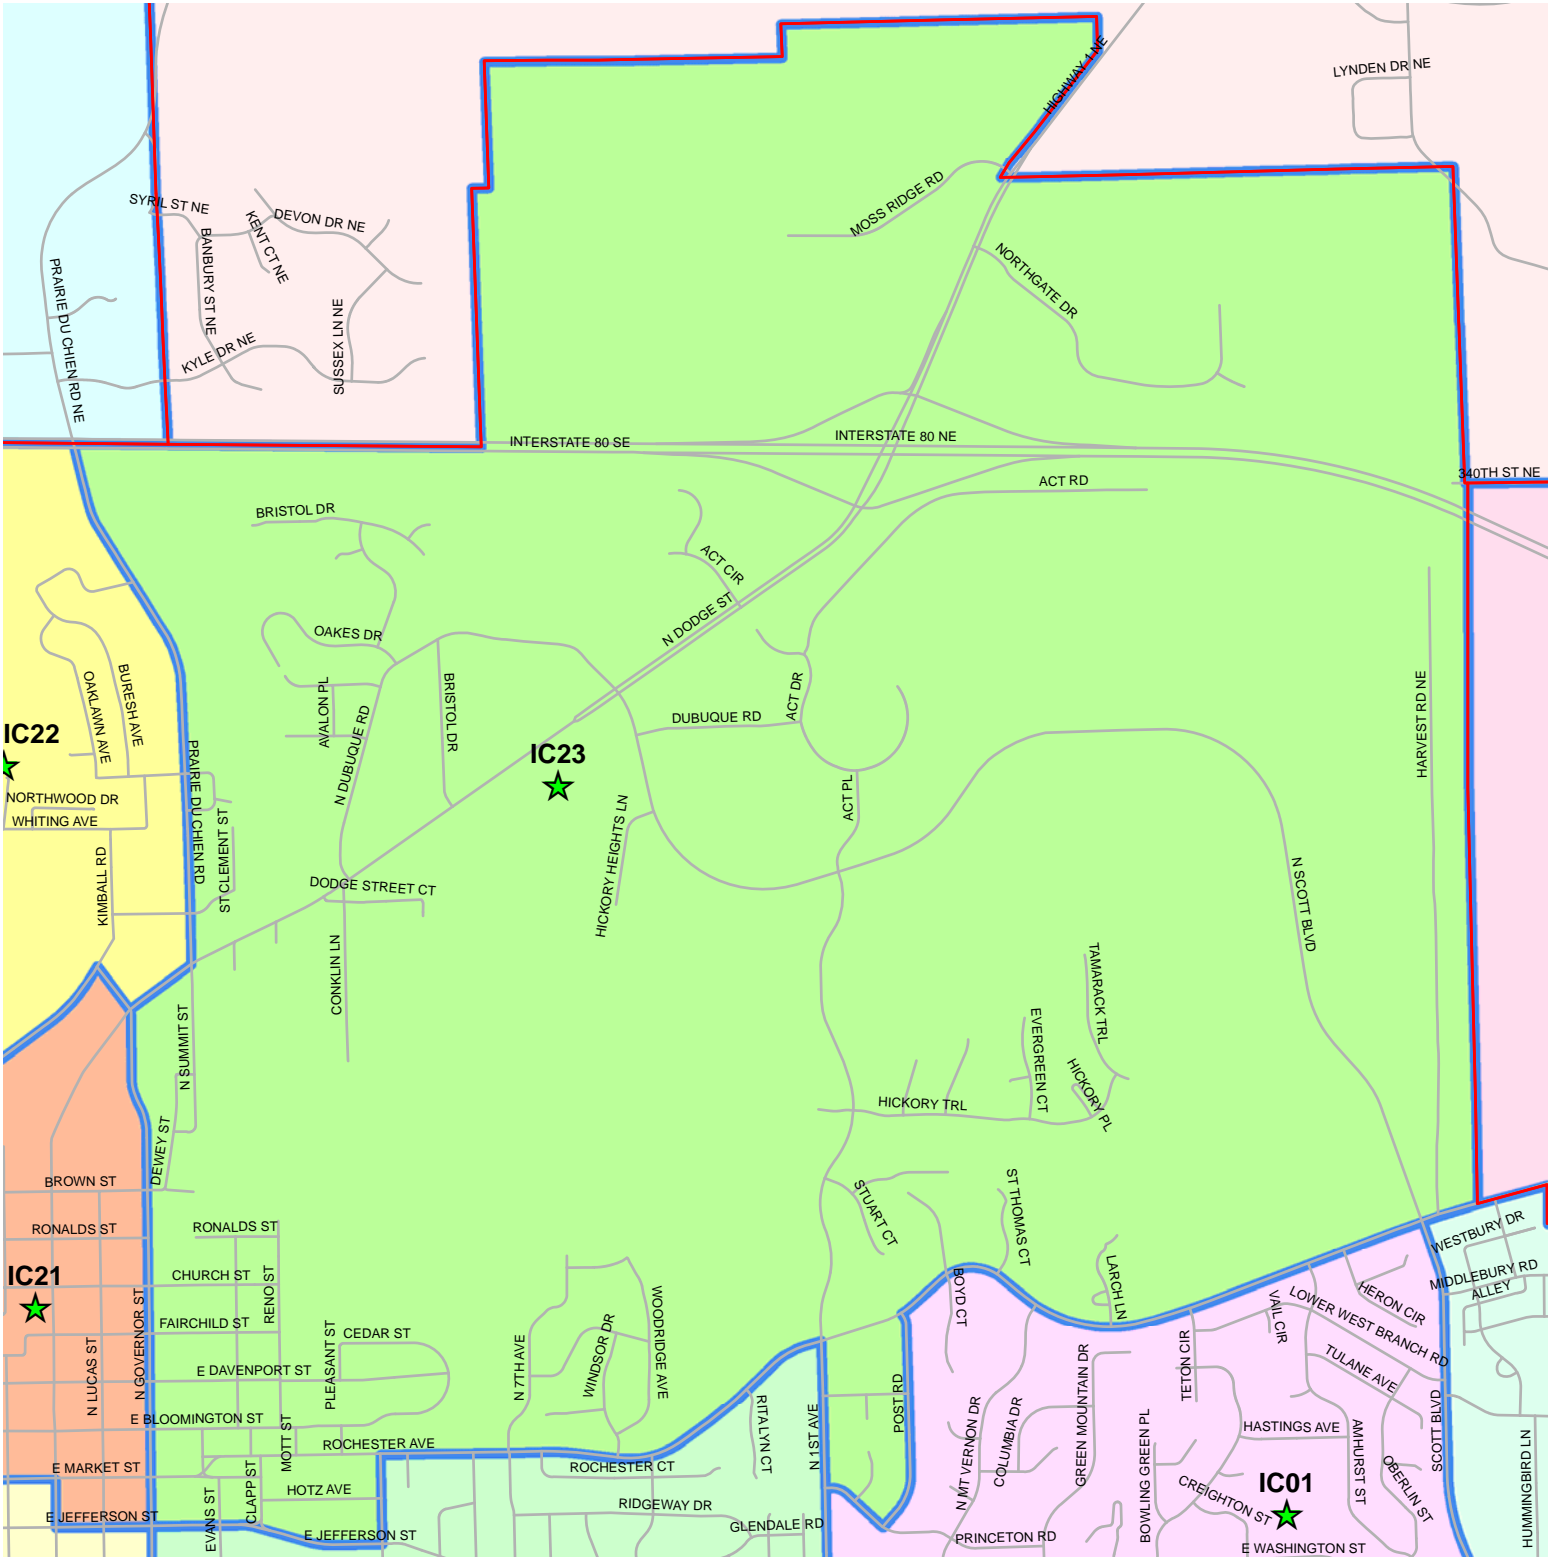

IOWA CITY 23 PRECINCT

Vote at: IOWA CITY SCHOOL DISTRICT MAIN OFFICE, 1725 N. DODGE ST.

| Legend | |
|--------|----------------------------|
| | Polling Sites |
| | City & Township Boundaries |
| | Roads & Streets |
| | Precinct Boundaries |