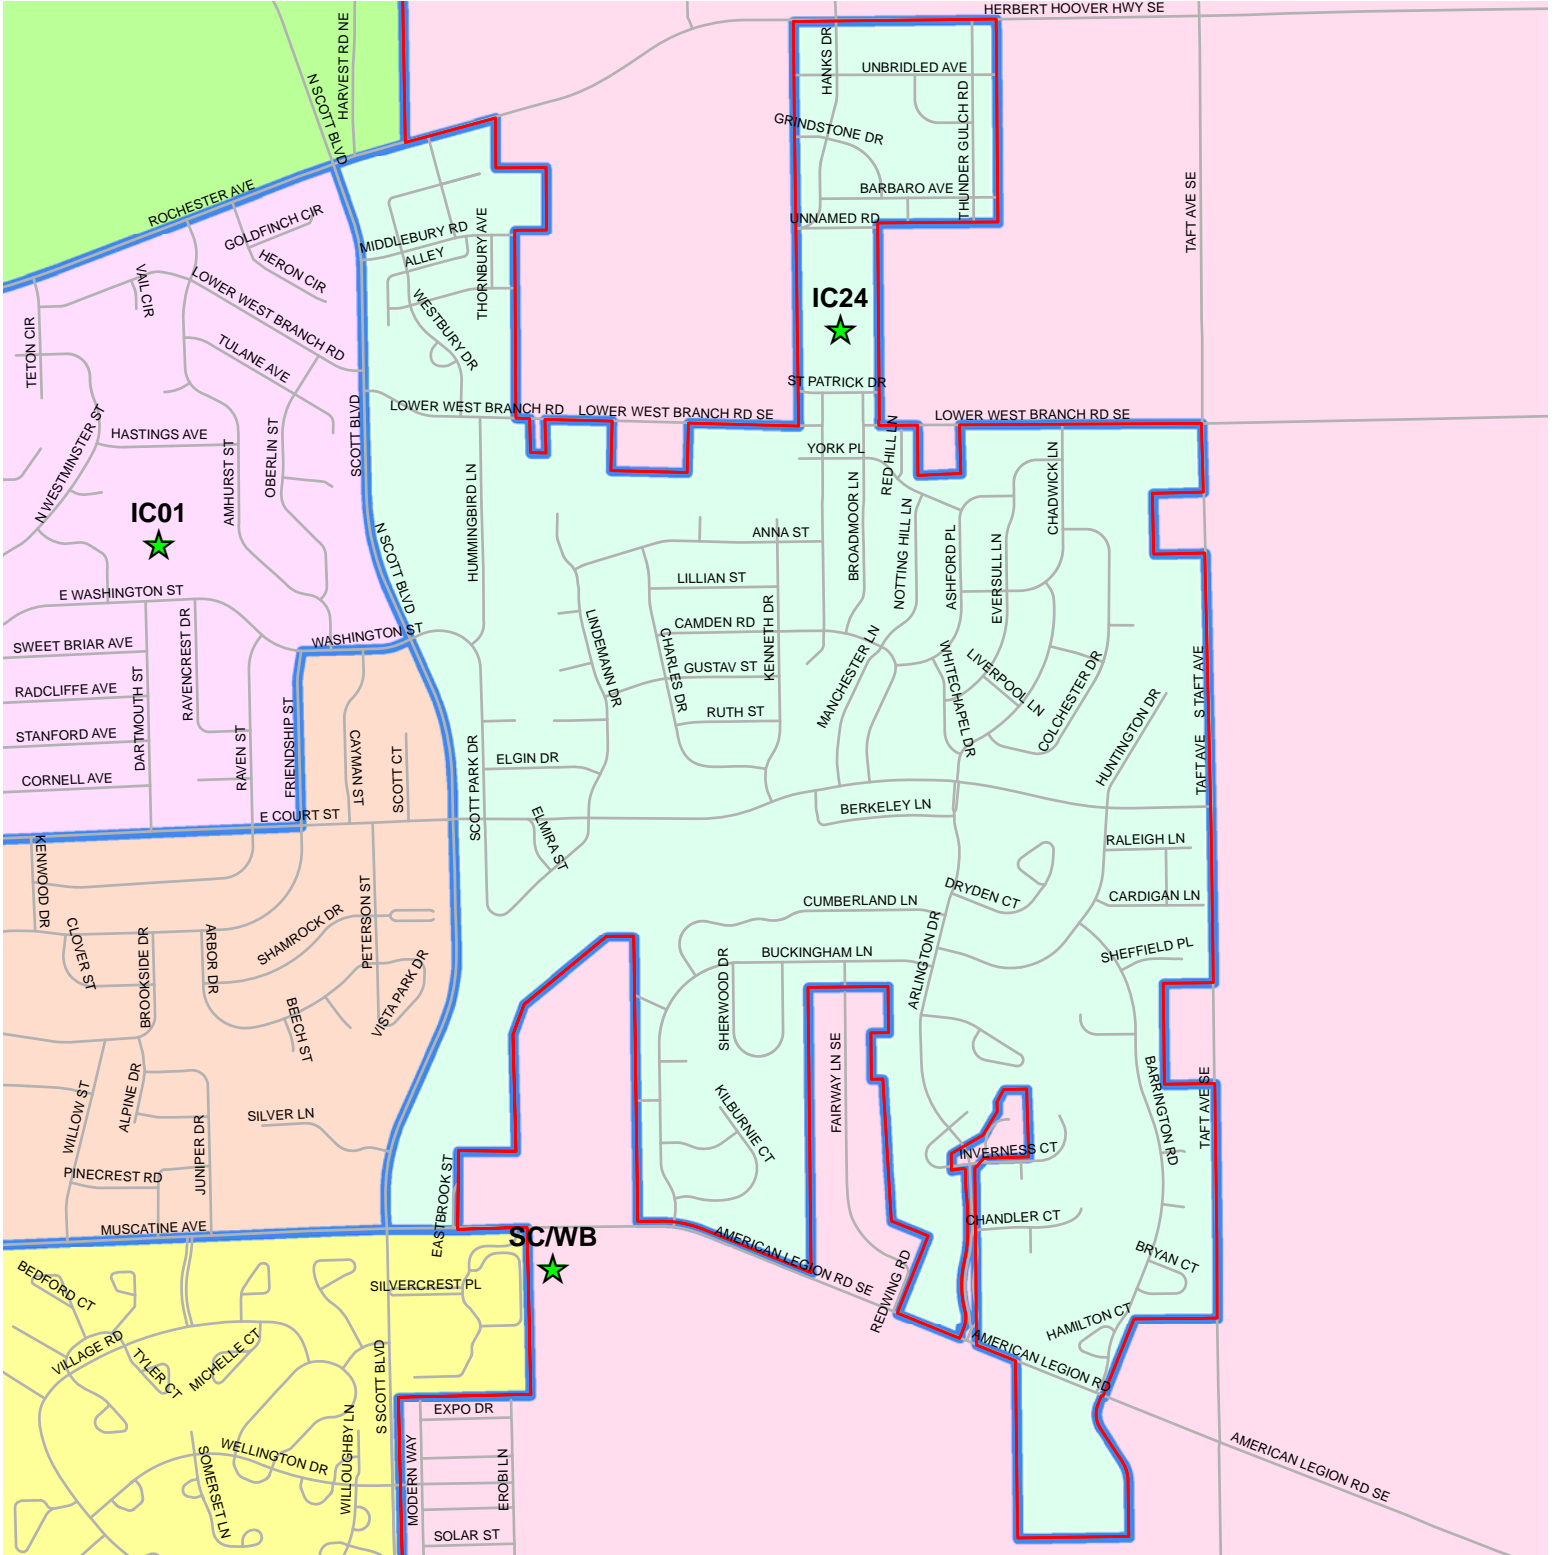

IOWA CITY 24 PRECINCT

Vote at: ST PATRICK CHURCH, 4330 ST PATRICK DR

Legend	
	★ Polling Sites
	City & Township Boundaries
	Roads & Streets
	Precinct Boundaries