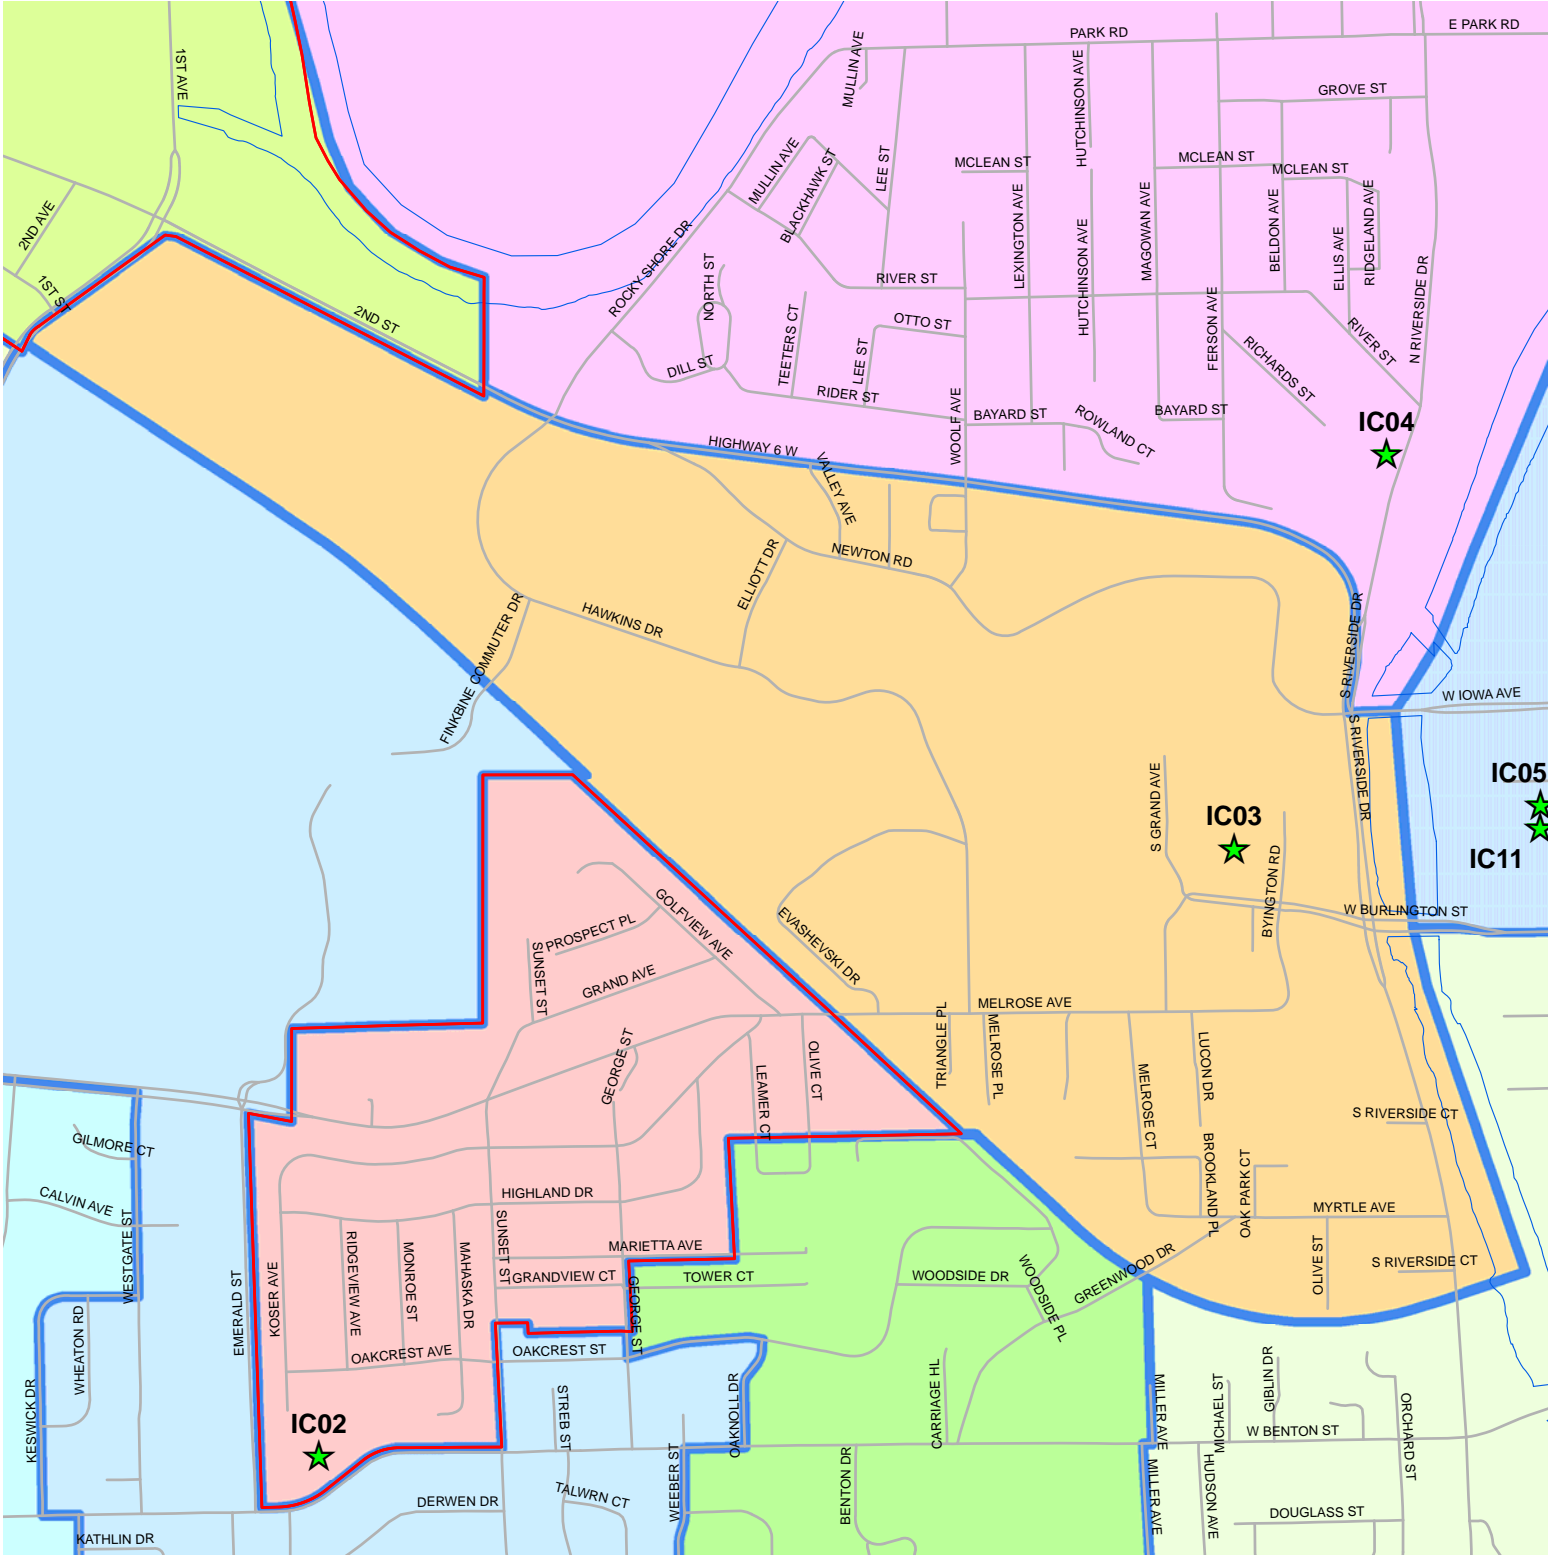

IOWA CITY 03 PRECINCT

Vote at: MARY LOUISE PETERSEN HALL, 304 GRAND AVE

Legend

-  Polling Sites
-  City & Township Boundaries
-  Roads & Streets
-  Precinct Boundaries