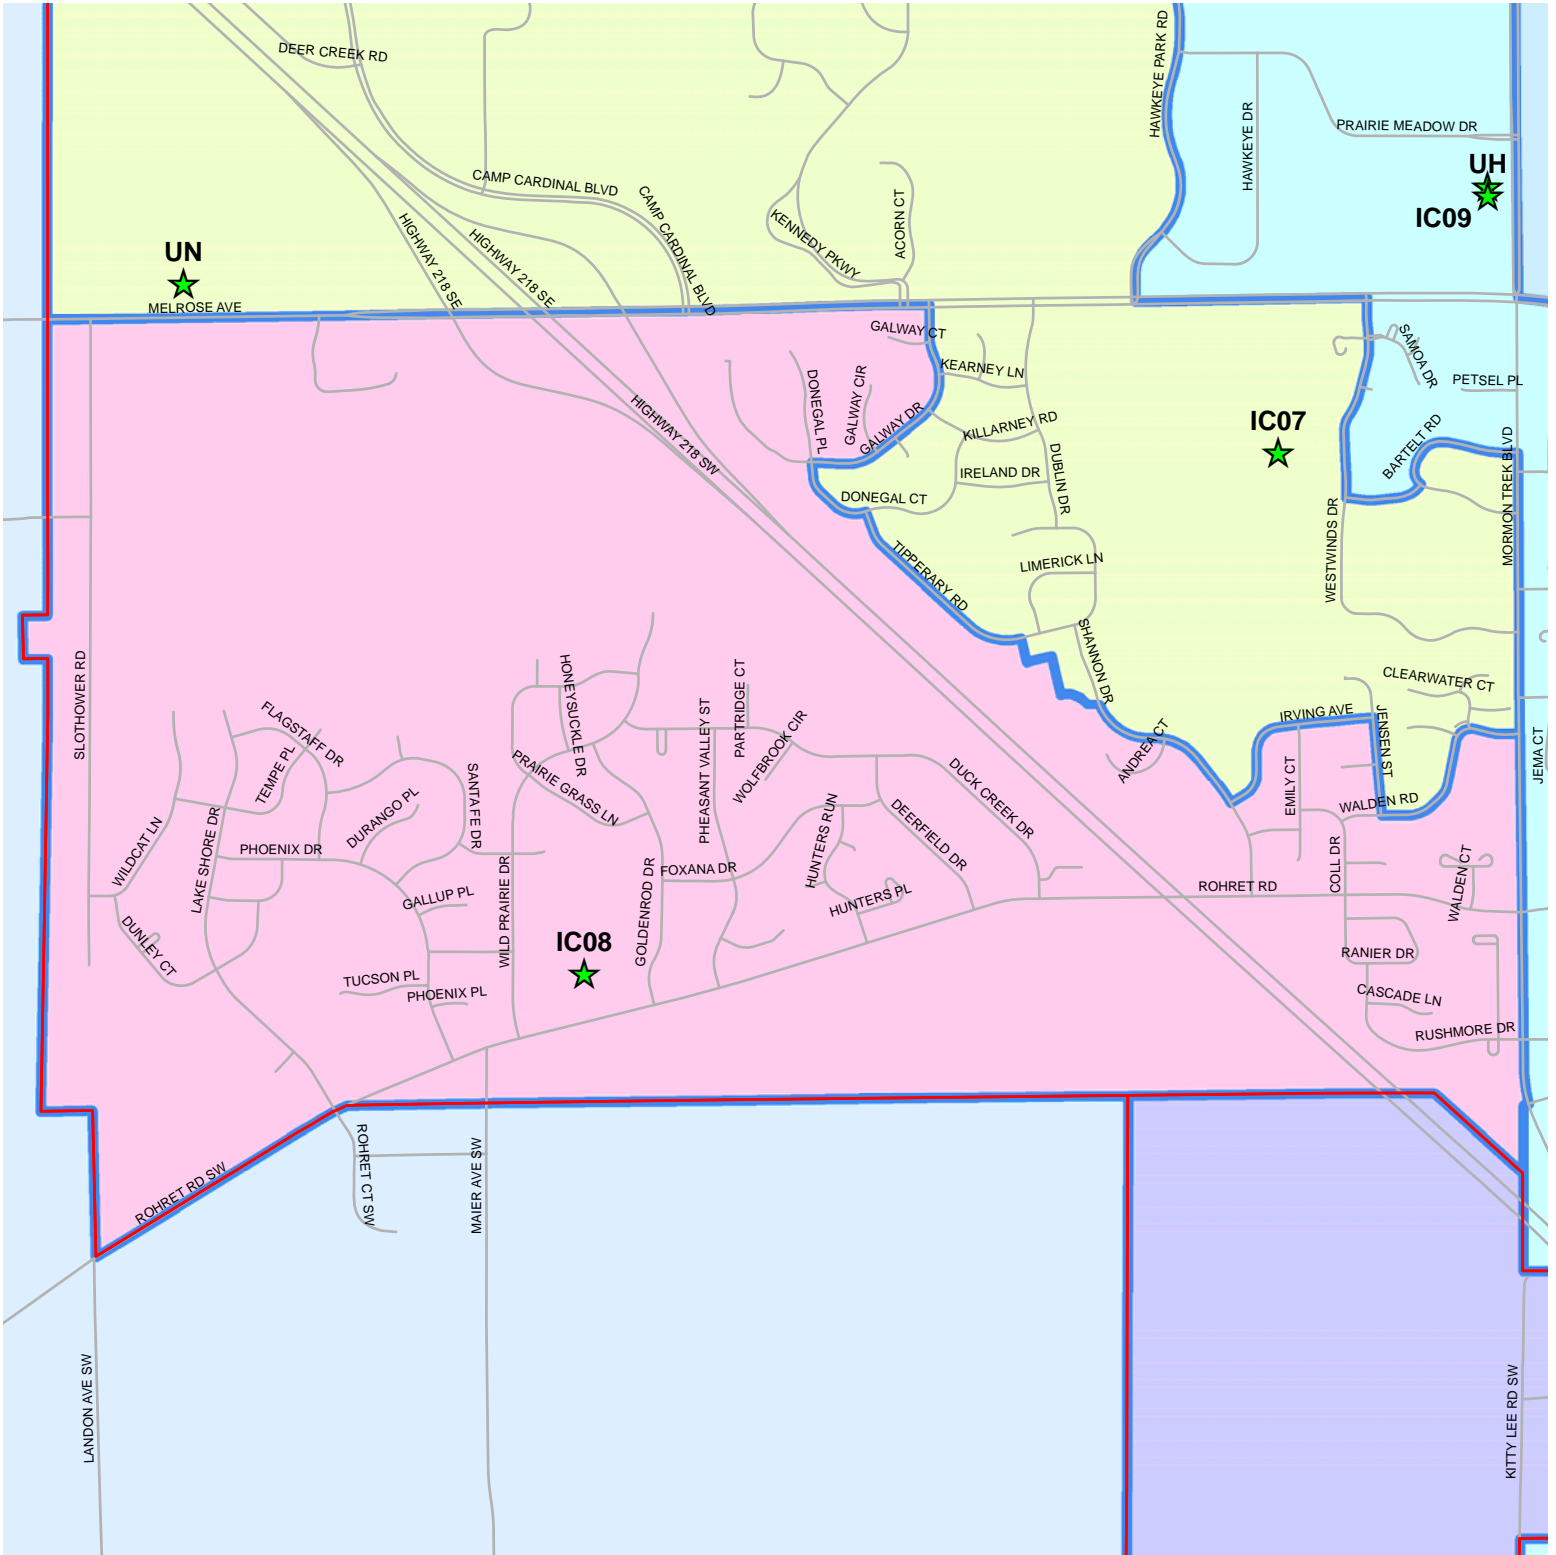

# IOWA CITY 08 PRECINCT

Vote at: WEBER ELEMENTARY SCHOOL, 3850 ROHRET RD

Legend	
	Polling Sites
	City & Township Boundaries
	Roads & Streets
	Precinct Boundaries