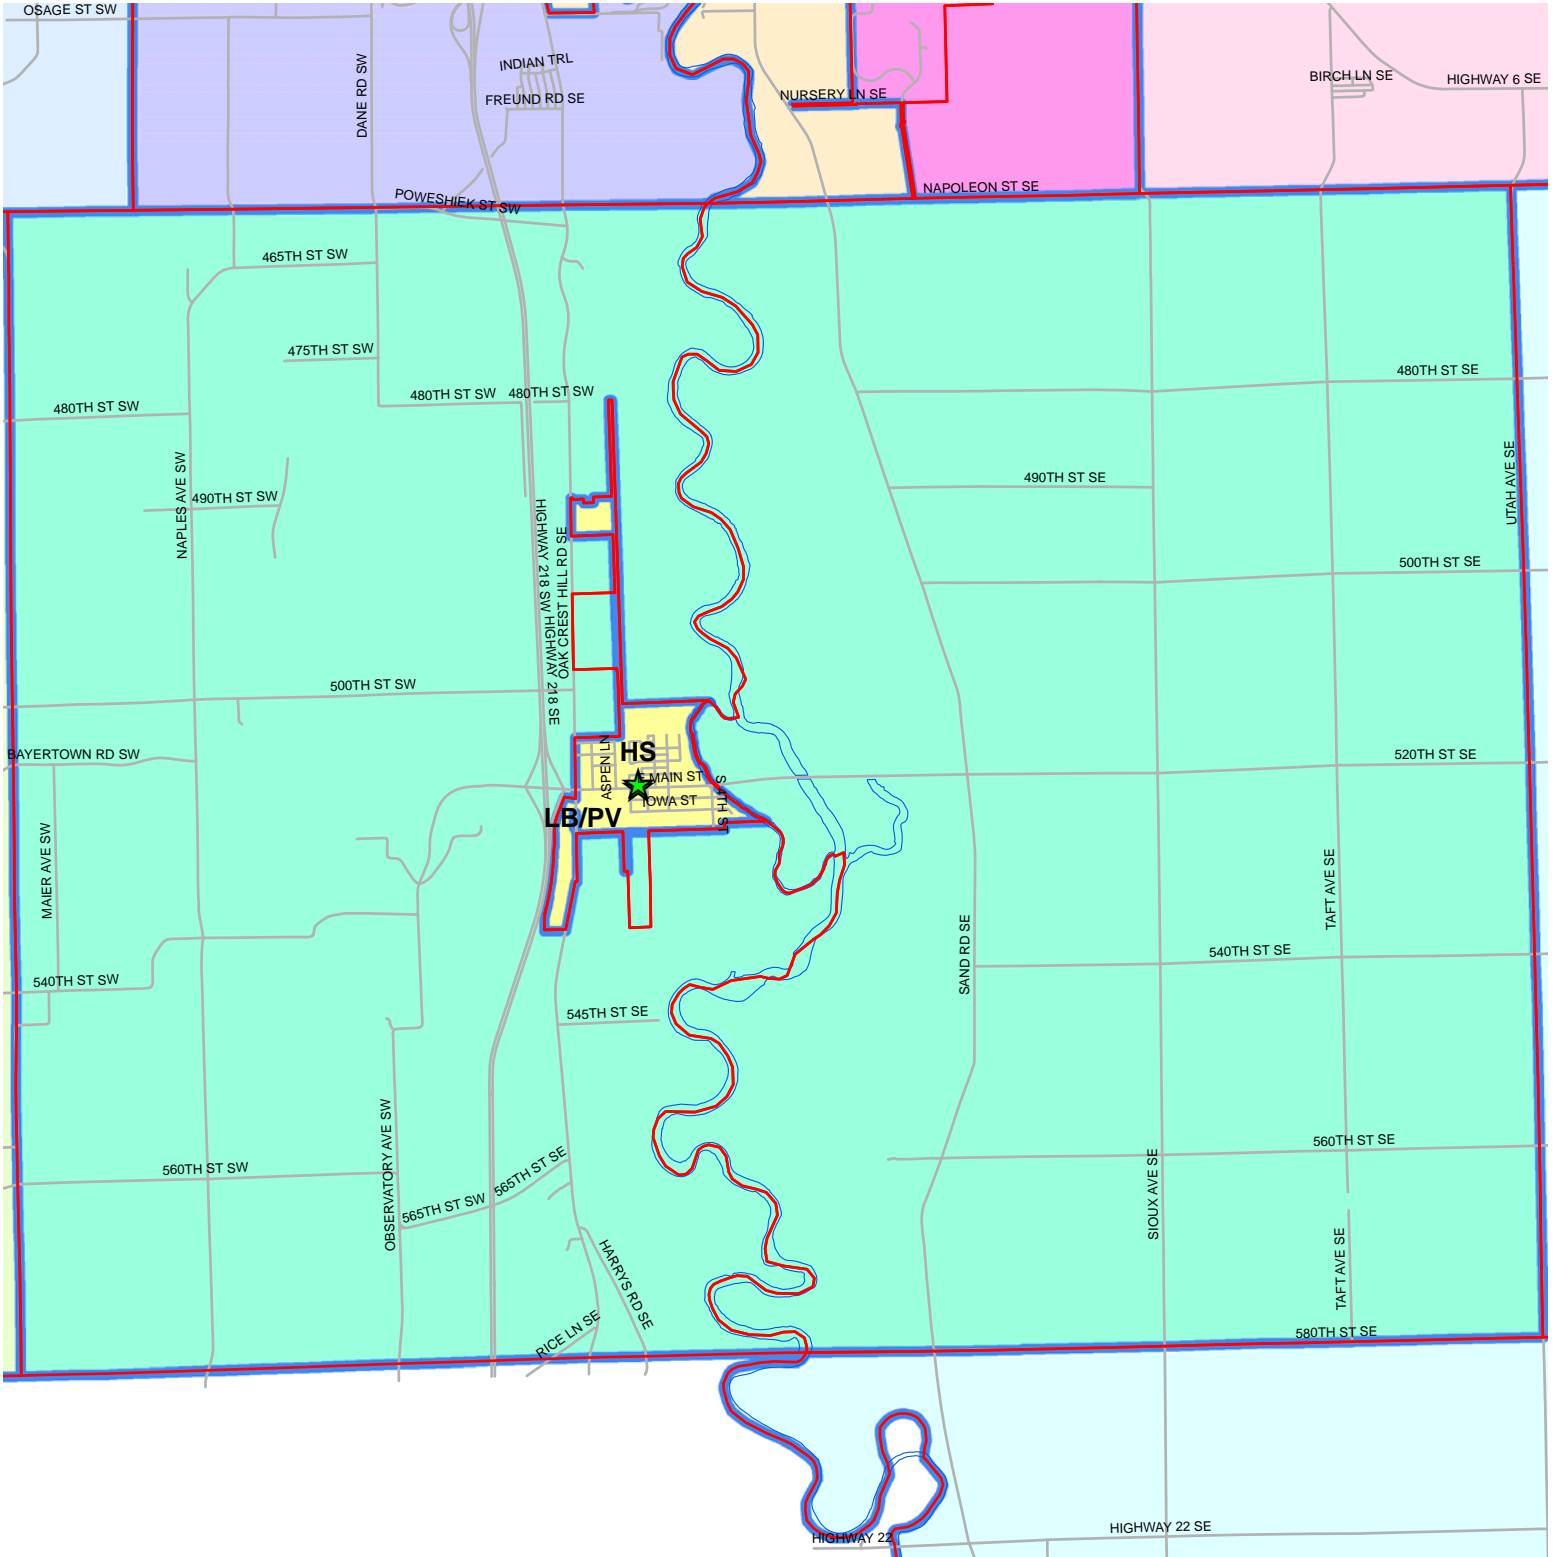

LIBERTY-PLEASANT VALLEY PRECINCT

Vote at: HILLS COMMUNITY CENTER, 110 E MAIN ST

Produced by Johnson County Auditor's Office
7/17/2015

Legend

-  Polling Sites
-  City & Township Boundaries
-  Roads & Streets
-  Precinct Boundaries