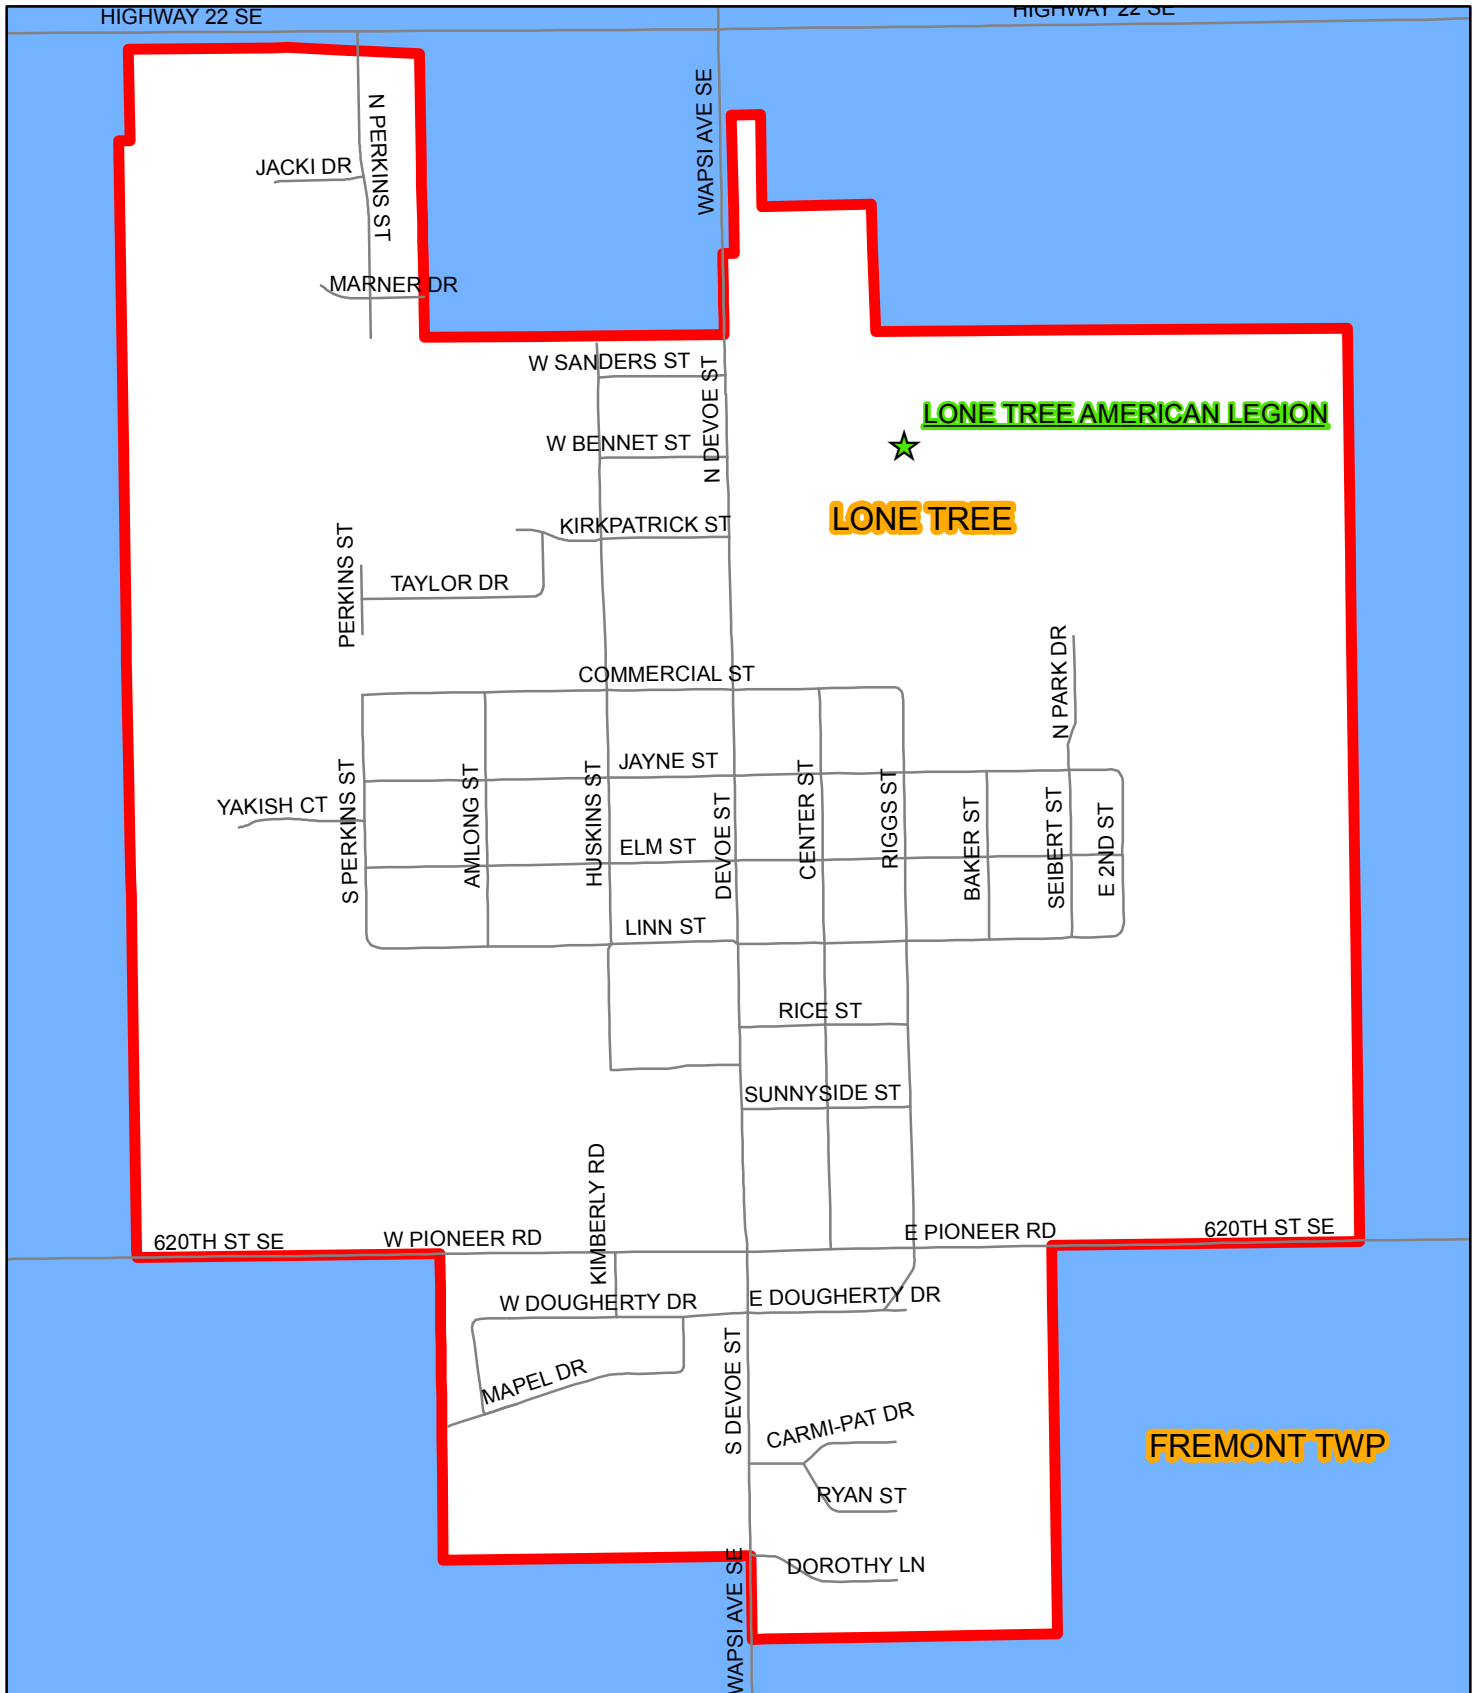

LONE TREE PRECINCT

- Legend**
- Polling Sites
 - Streets, Highways & Roads
 - City/Township Boundaries
 - Precinct Boundaries 1/15/12

Produced by Johnson
County Auditor's Office
October 1, 2014