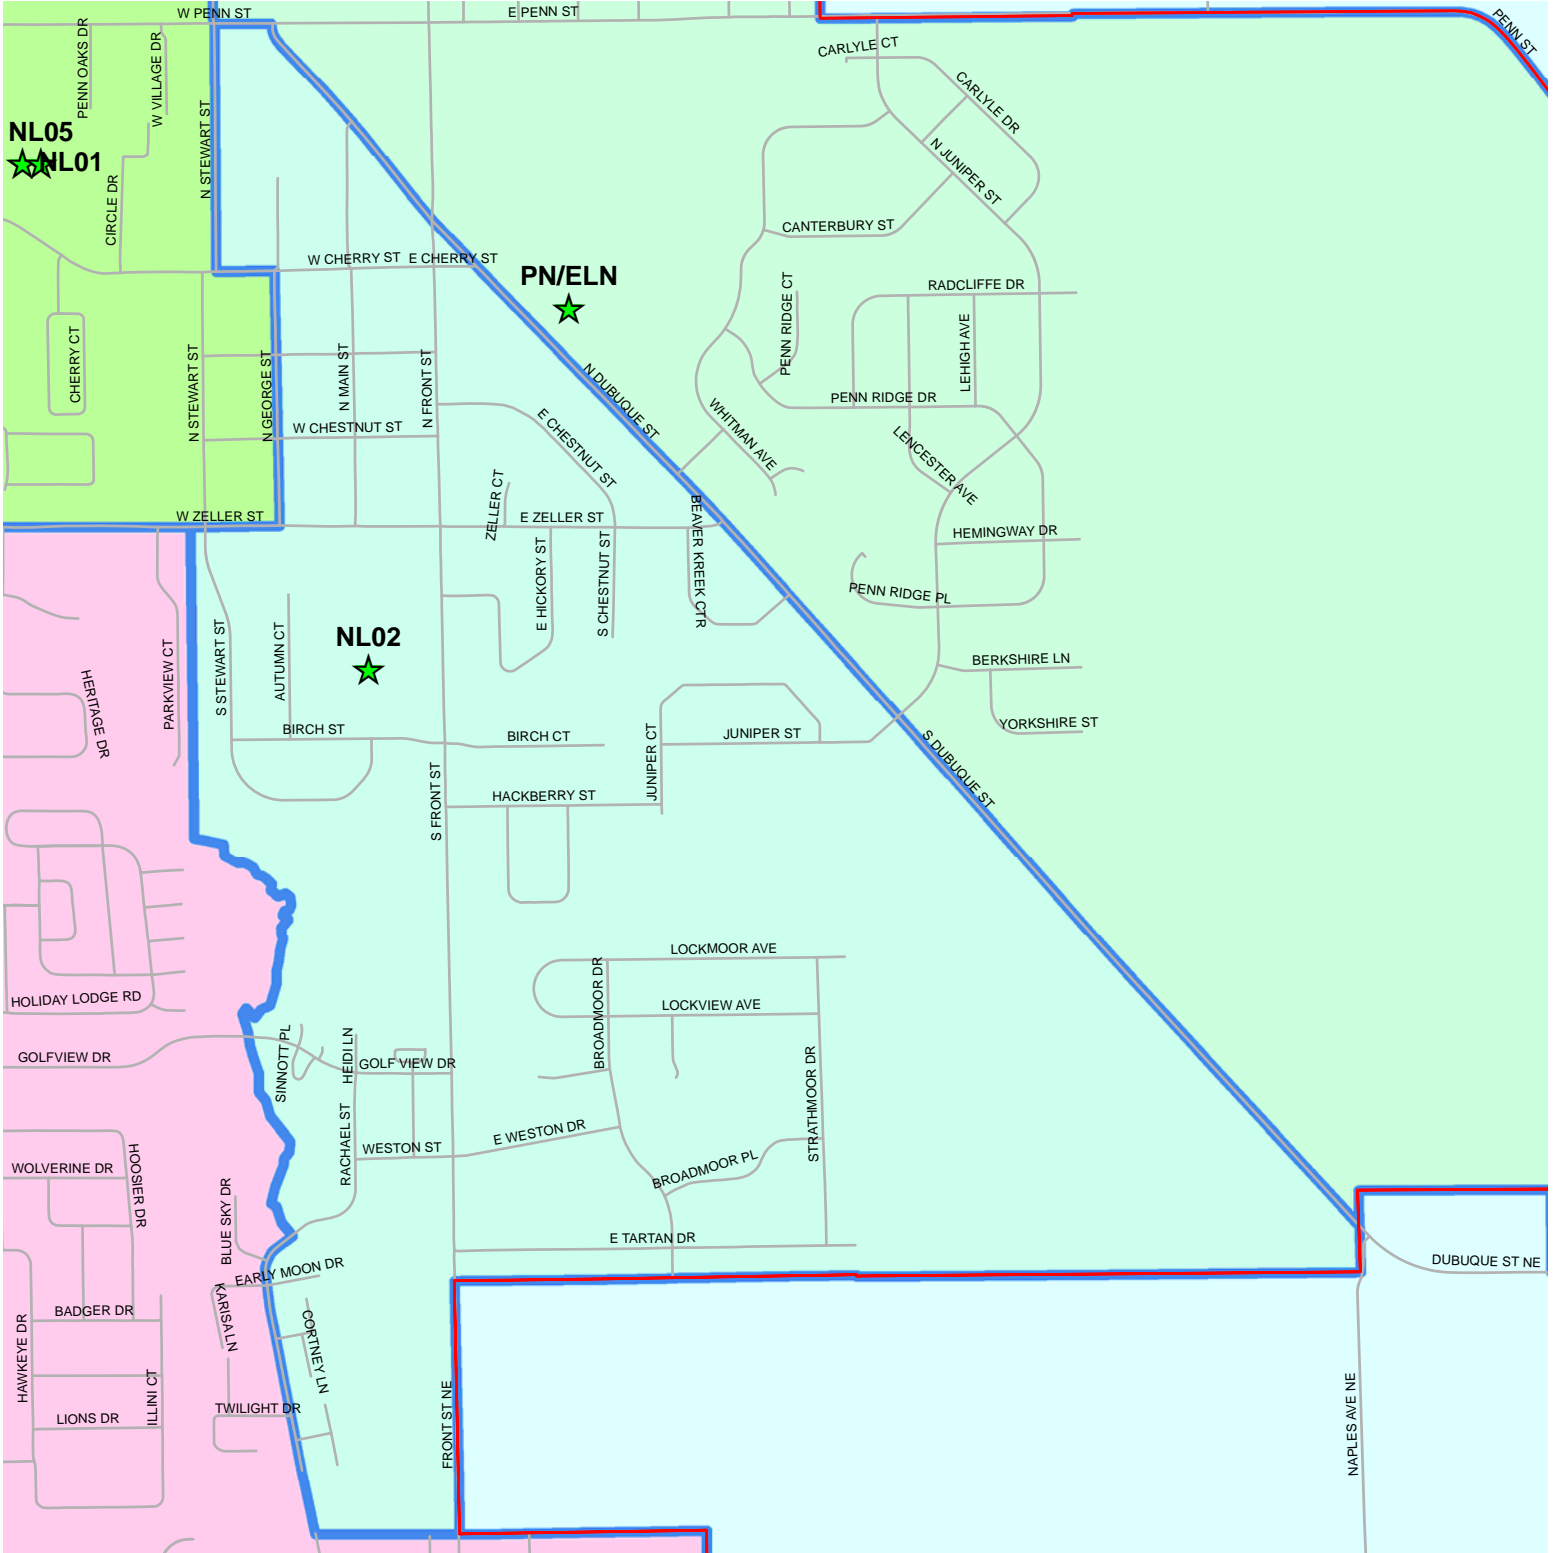

# NORTH LIBERTY 02 PRECINCT

Vote at: **GARNER ELEMENTARY SCHOOL, 80 BIRCH CT**

**Legend**

-  Polling Sites
-  City & Township Boundaries
-  Roads & Streets
-  Precinct Boundaries