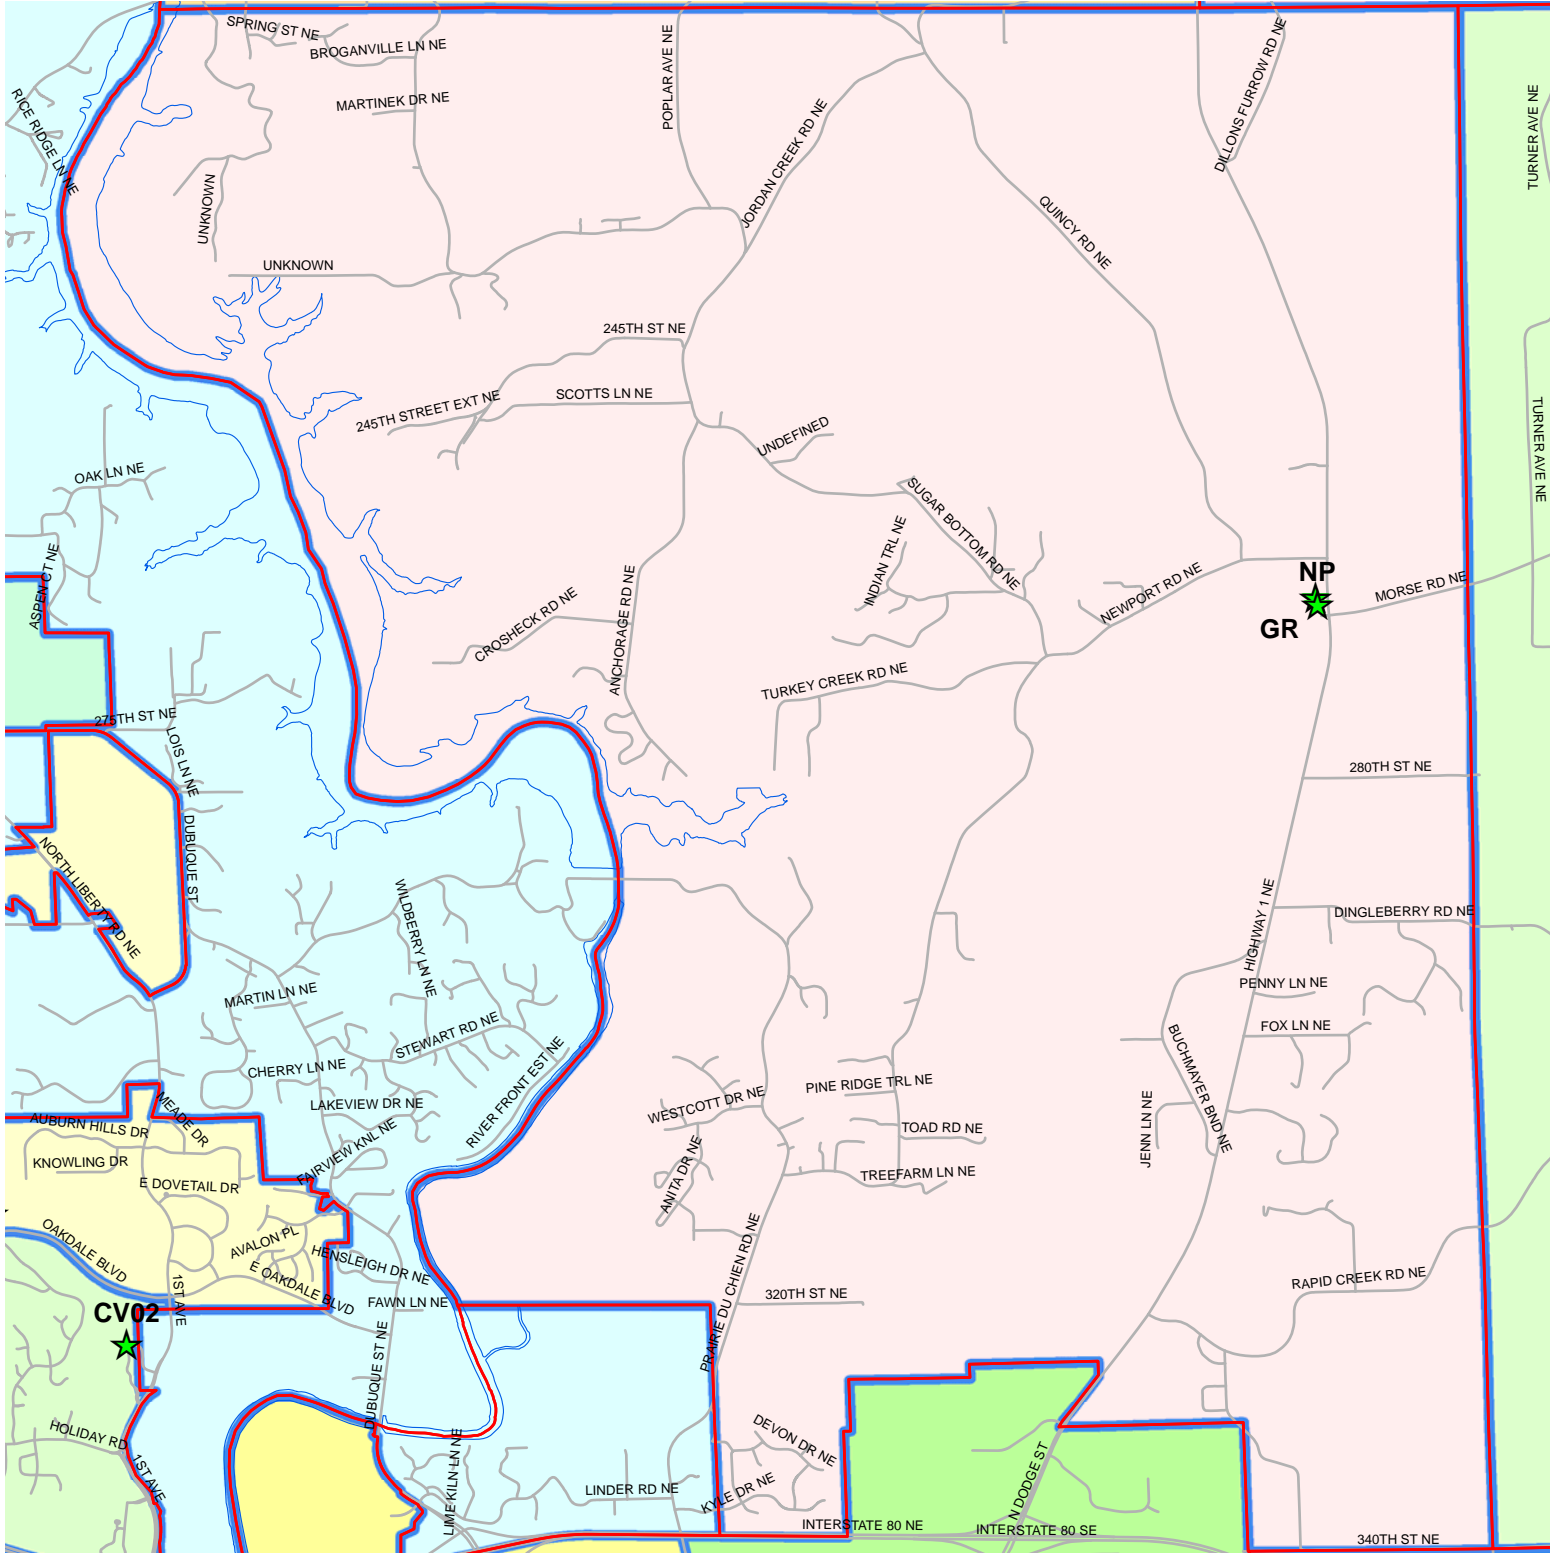

# NEWPORT PRECINCT

Vote at: CELEBRATION FARM, 4696 ROBIN WOODS LN NE

Legend	
	Polling Sites
	City & Township Boundaries
	Roads & Streets
	Precinct Boundaries