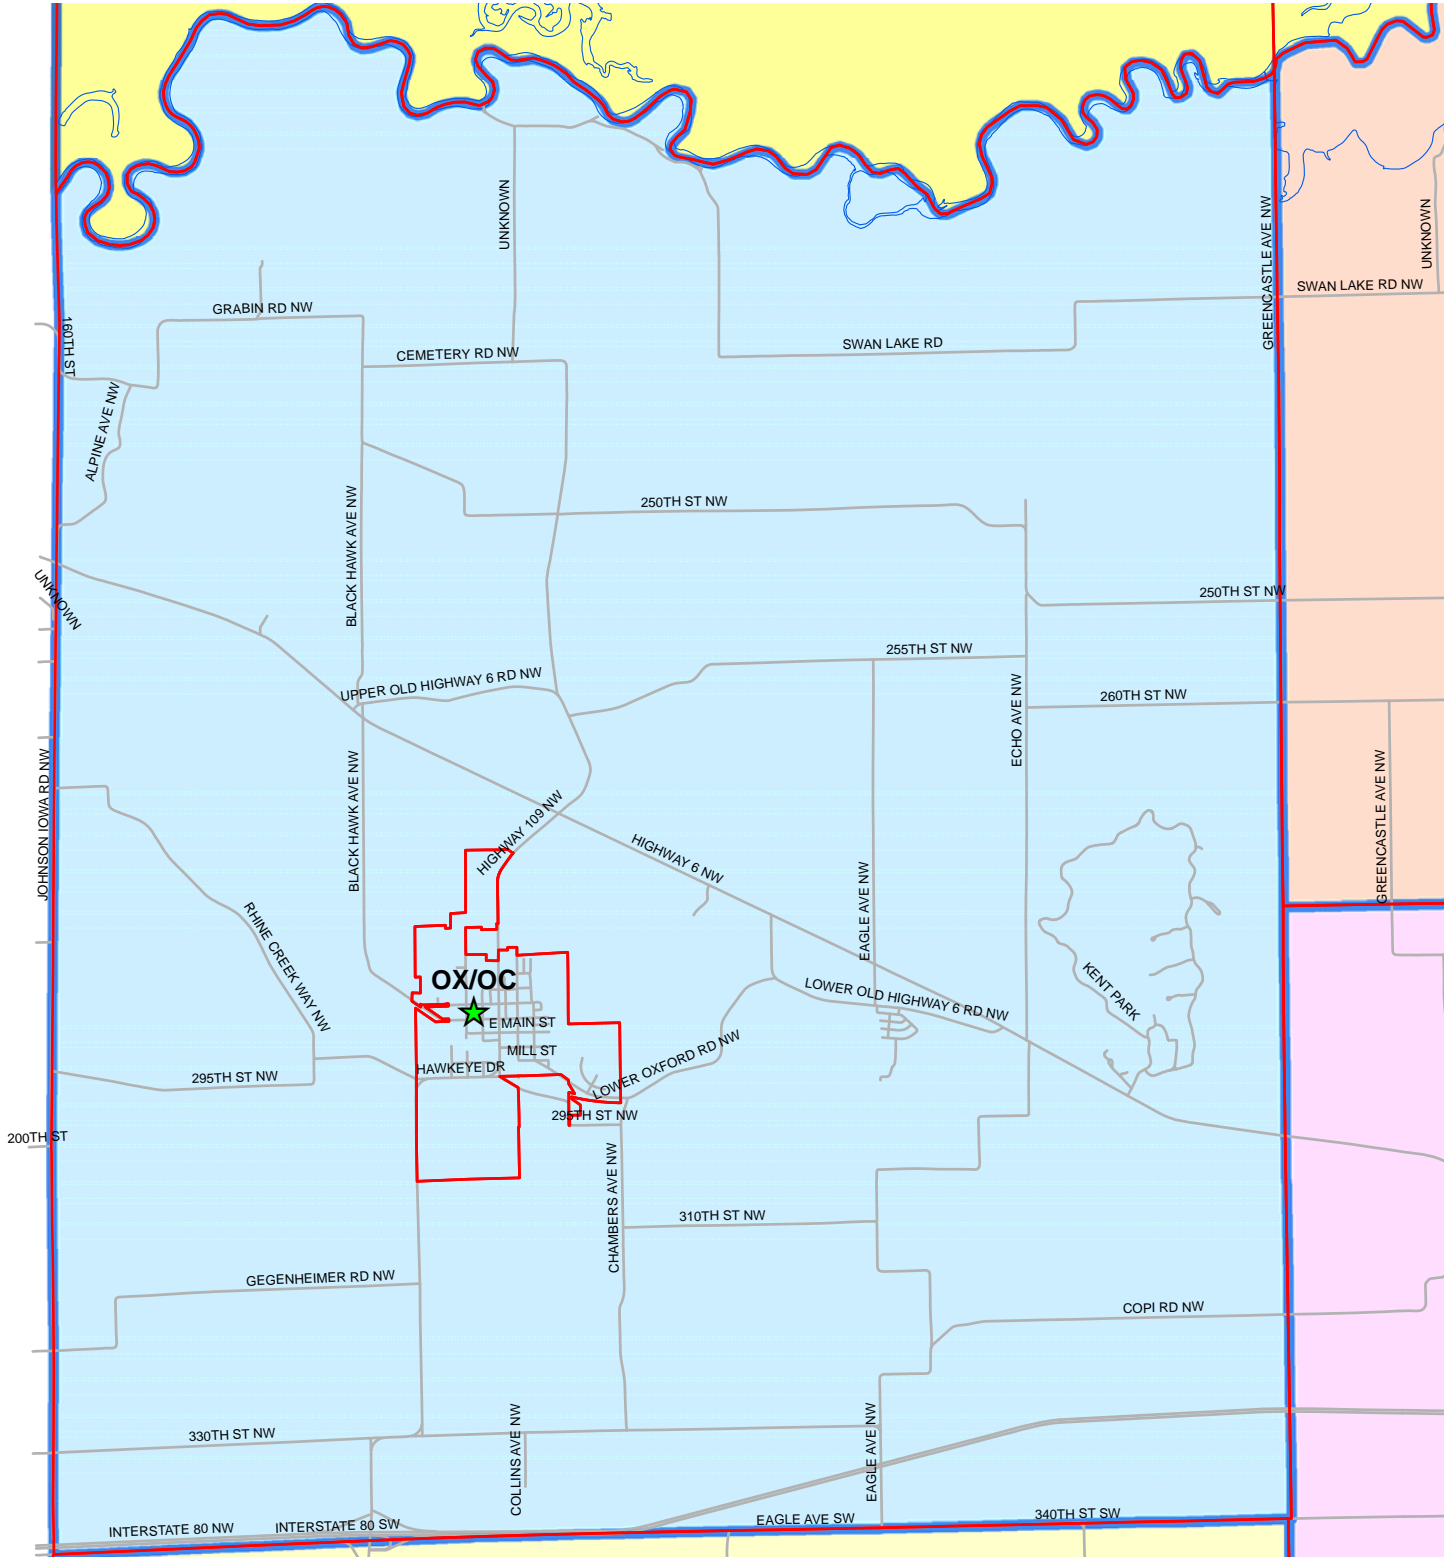

OXFORD-OXFORD PRECINCT

Vote at: CLEAR CREEK AMANA ELEMENTARY, 230 W WILSON ST

Legend

-  Polling Sites
-  City & Township Boundaries
-  Roads & Streets
-  Precinct Boundaries