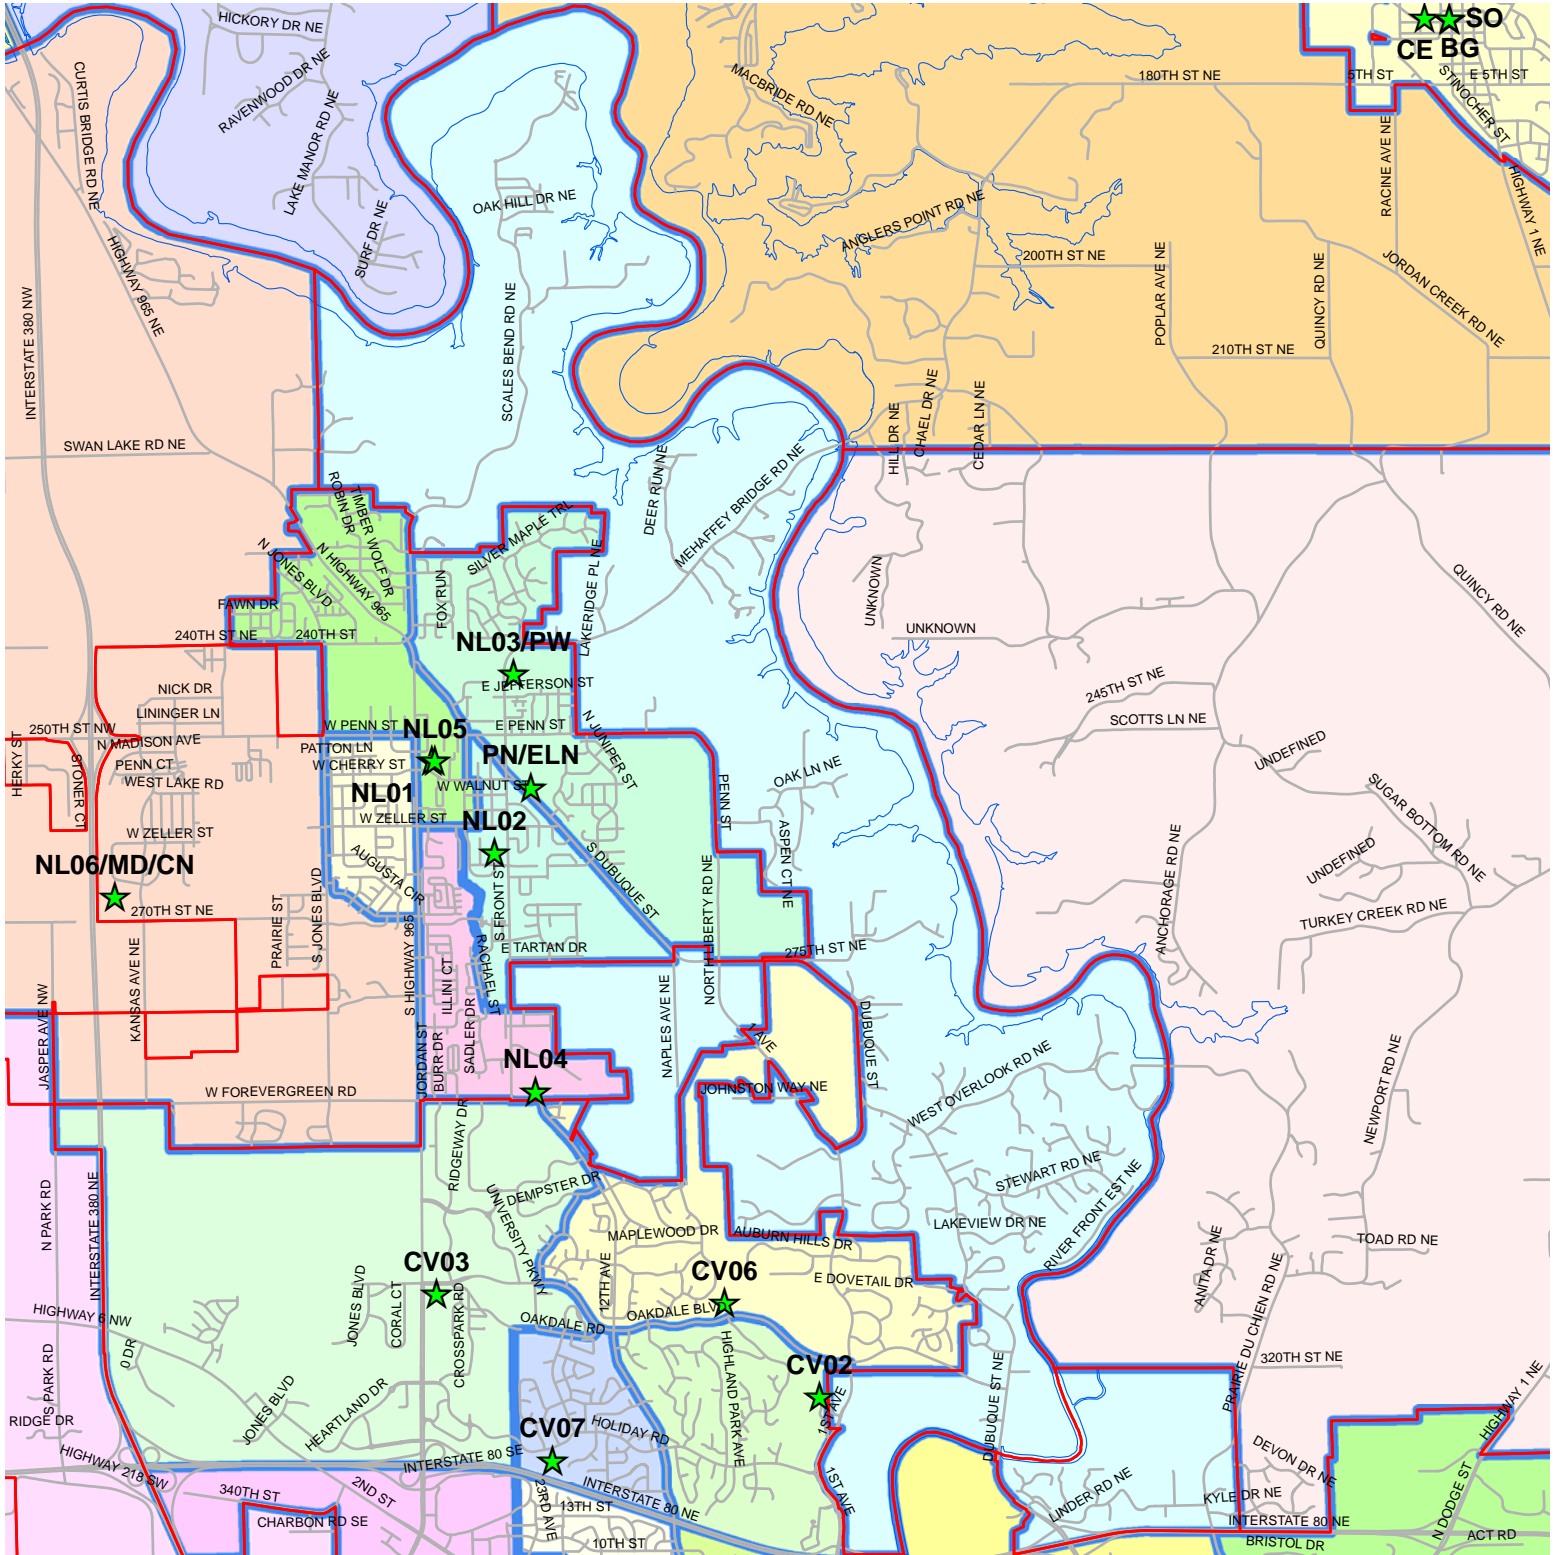

PENN-EAST LUCAS NORTH PRECINCT

Vote at: PENN ELEMENTARY SCHOOL, 230 N DUBUQUE ST

Legend	
	Polling Sites
	City & Township Boundaries
	Roads & Streets
	Precinct Boundaries