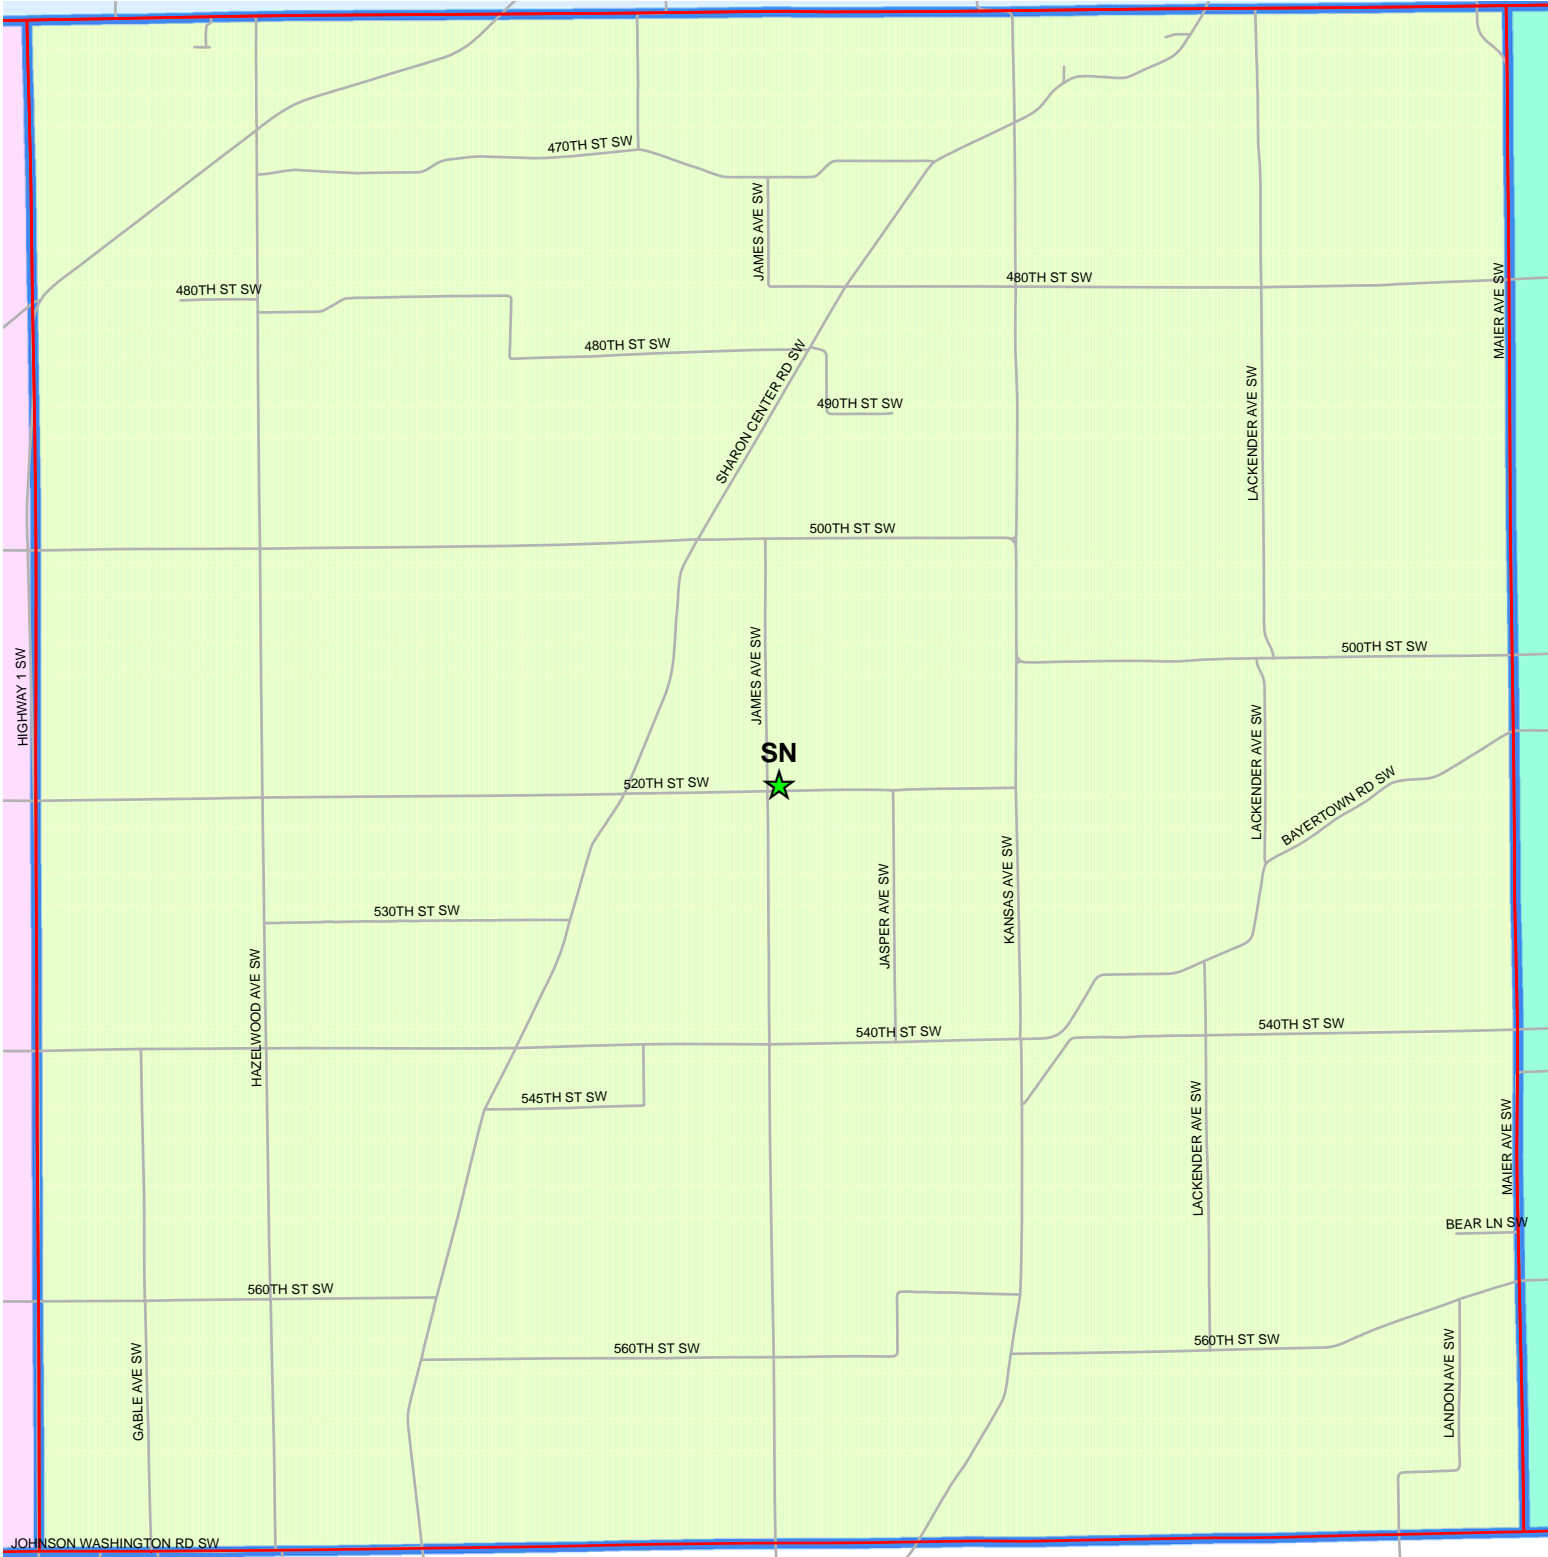

# SHARON PRECINCT

Vote at: SHARON CENTER METHODIST CHURCH, 2804 520TH ST SW

**Legend**

- Polling Sites
- City & Township Boundaries
- Roads & Streets
- Precinct Boundaries