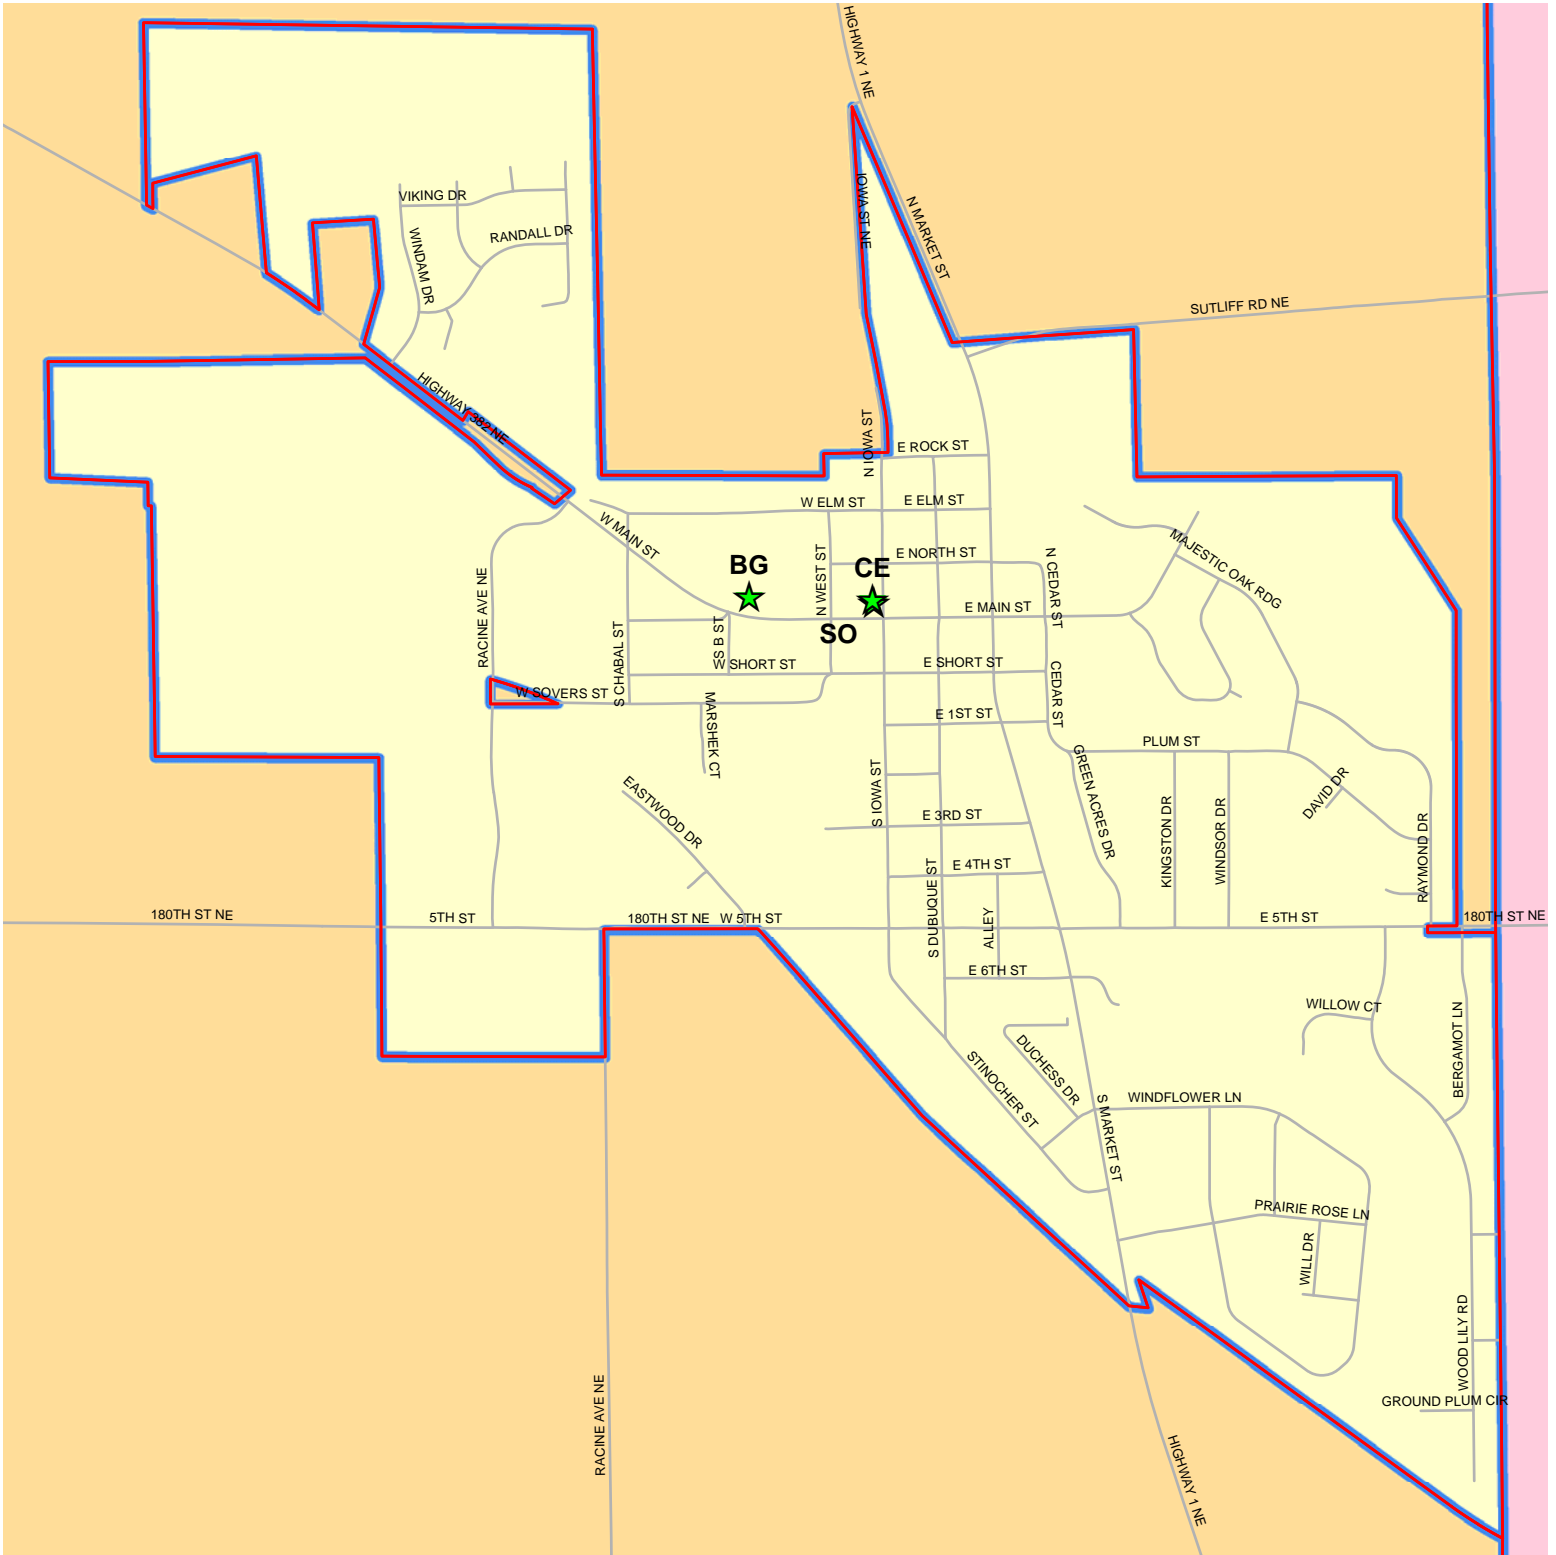

# SOLON PRECINCT

Vote at: SOLON CITY HALL, 101 N IOWA ST

Produced by Johnson County Auditor's Office  
7/17/2015

**Legend**

-  Polling Sites
-  City & Township Boundaries
-  Roads & Streets
-  Precinct Boundaries