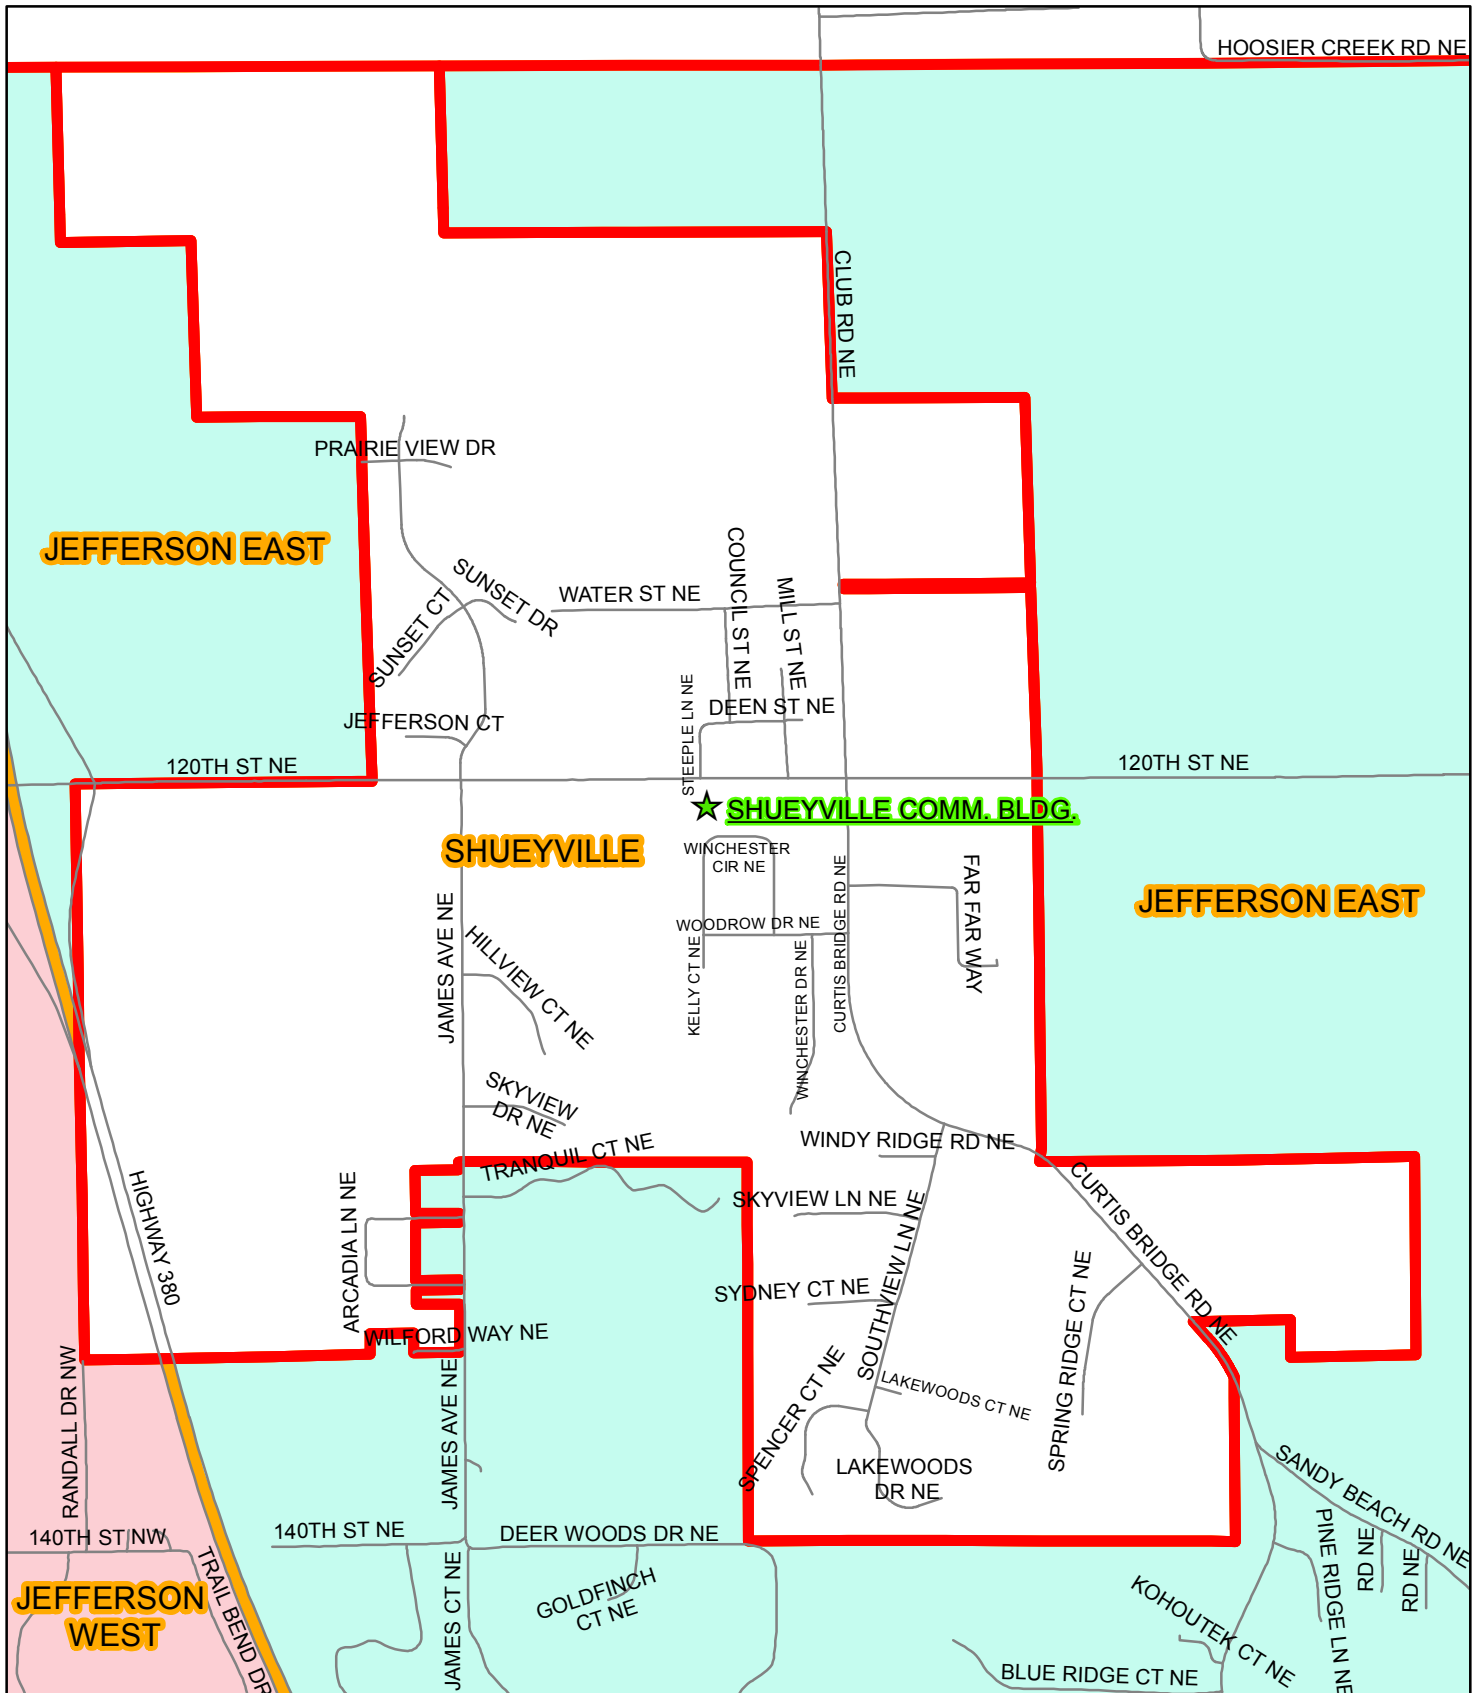

SHUEYVILLE PRECINCT

- Legend**
- Polling Sites
 - Streets, Highways & Roads
 - City/Township Boundaries
 - Precinct Boundaries

Produced by Johnson
County Auditor's Office
Mar. 27, 2012