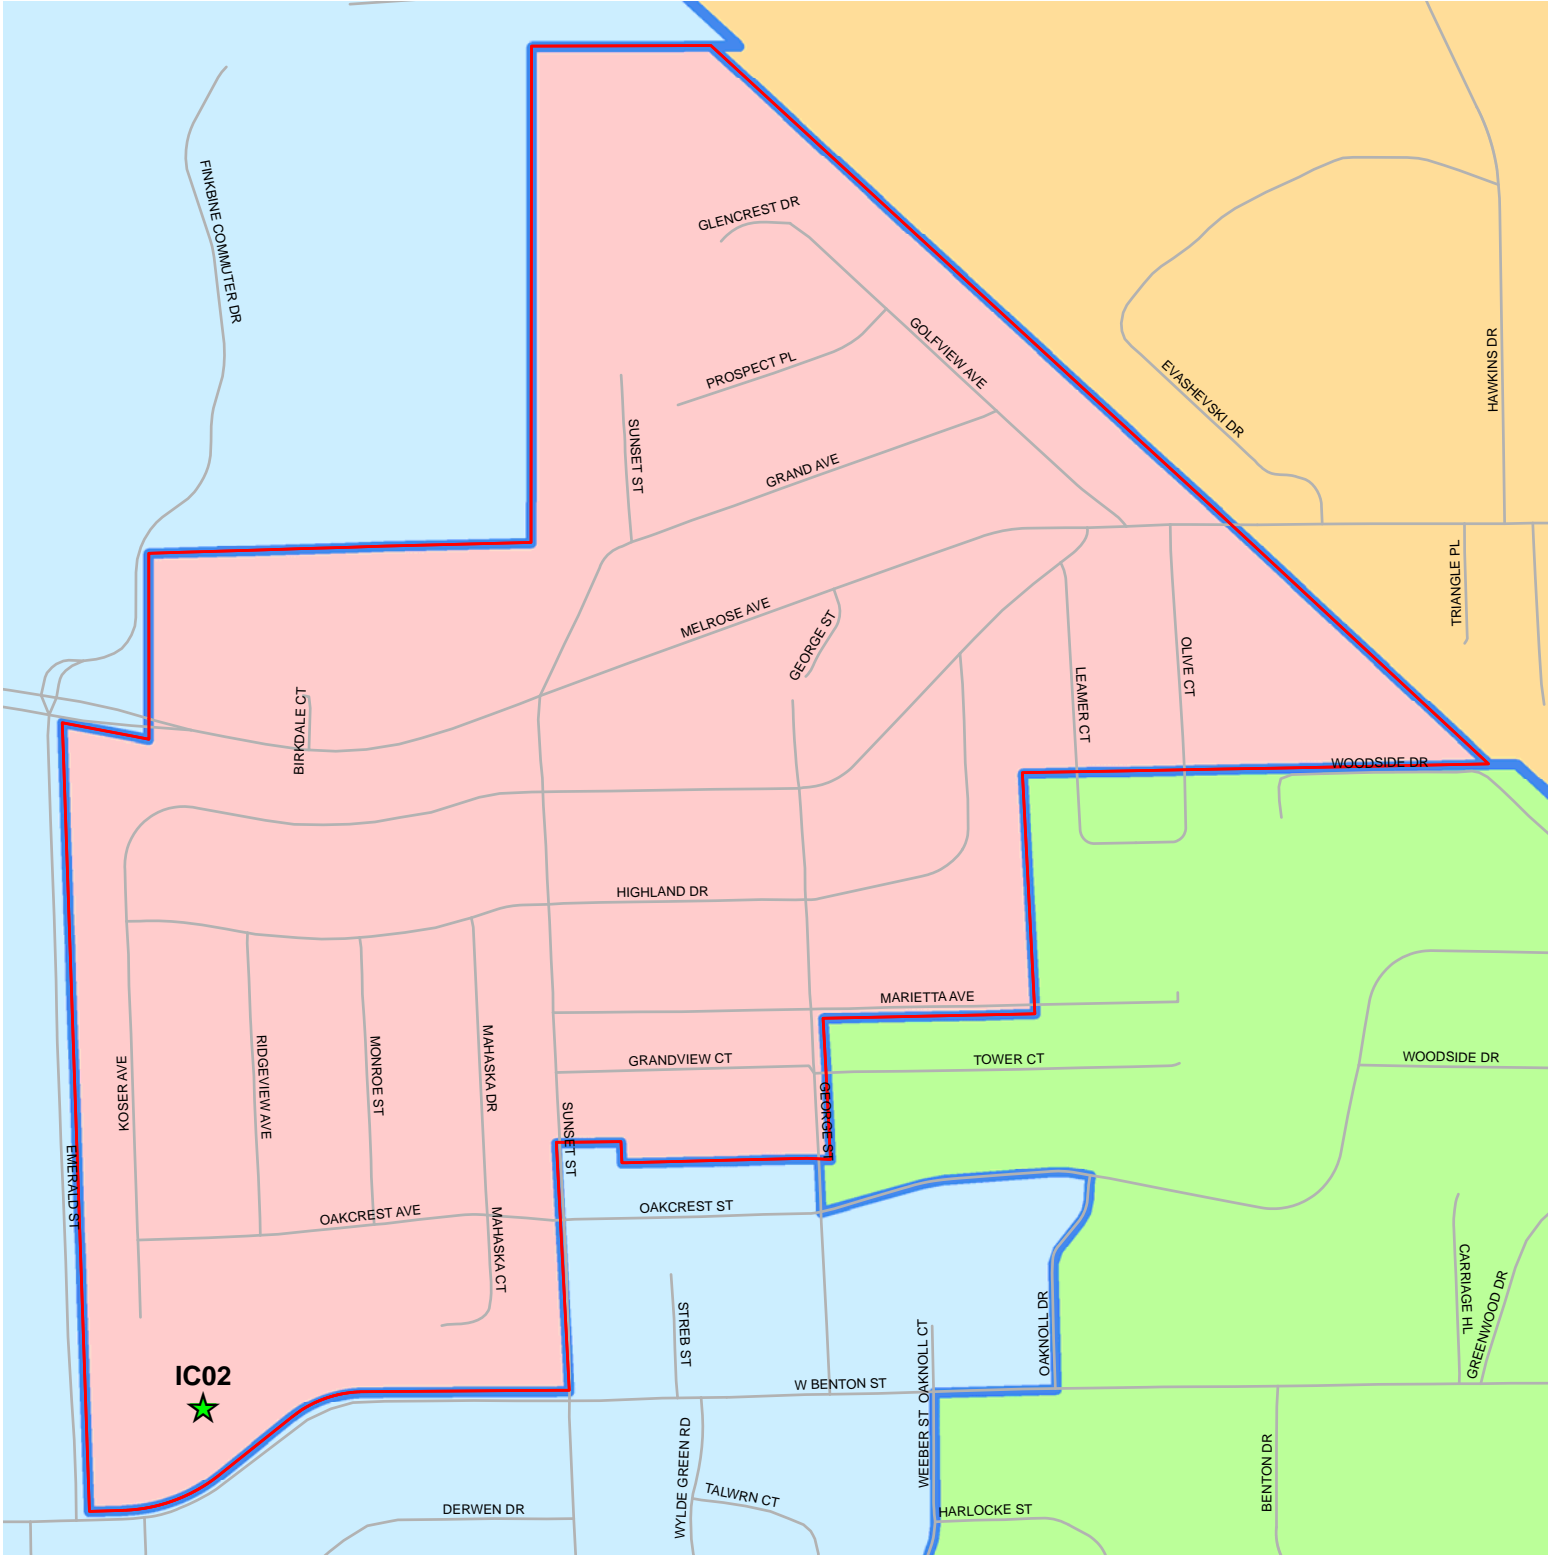

UNIVERSITY HEIGHTS PRECINCT

Vote at: TEMP LOCATION: UI ATHLETICS HALL OF FAME, 2425 PRAIRIE MEADOWS DR

Produced by Johnson County Auditor's Office
7/17/2015

Legend

-  Polling Sites
-  City & Township Boundaries
-  Roads & Streets
-  Precinct Boundaries