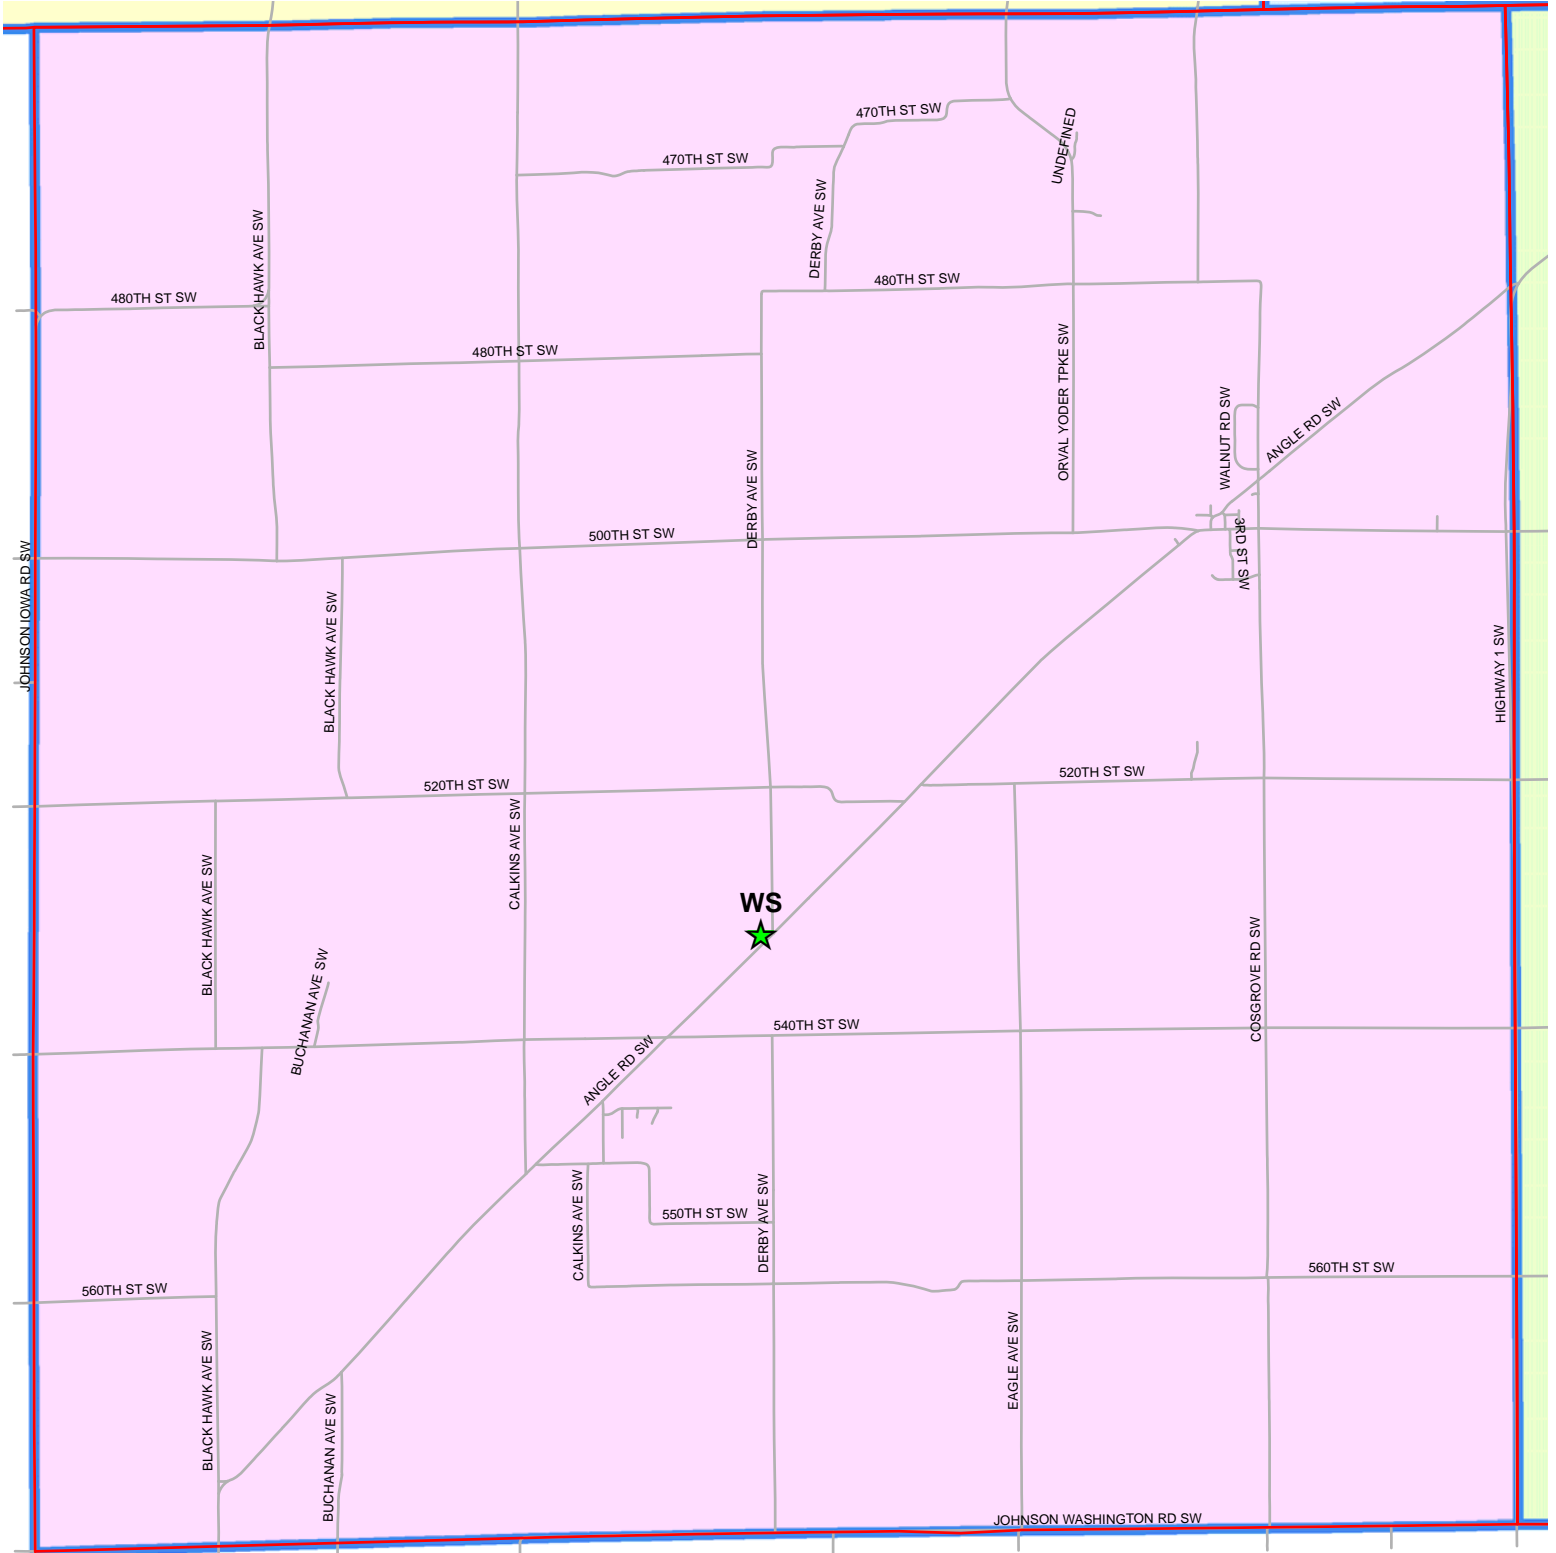

WASHINGTON PRECINCT

Vote at: WASHINGTON TWP SCHOOL, 5318 DERBY AVE SW

Produced by Johnson County Auditor's Office
7/17/2015

Legend

- Polling Sites
- City & Township Boundaries
- Roads & Streets
- Precinct Boundaries