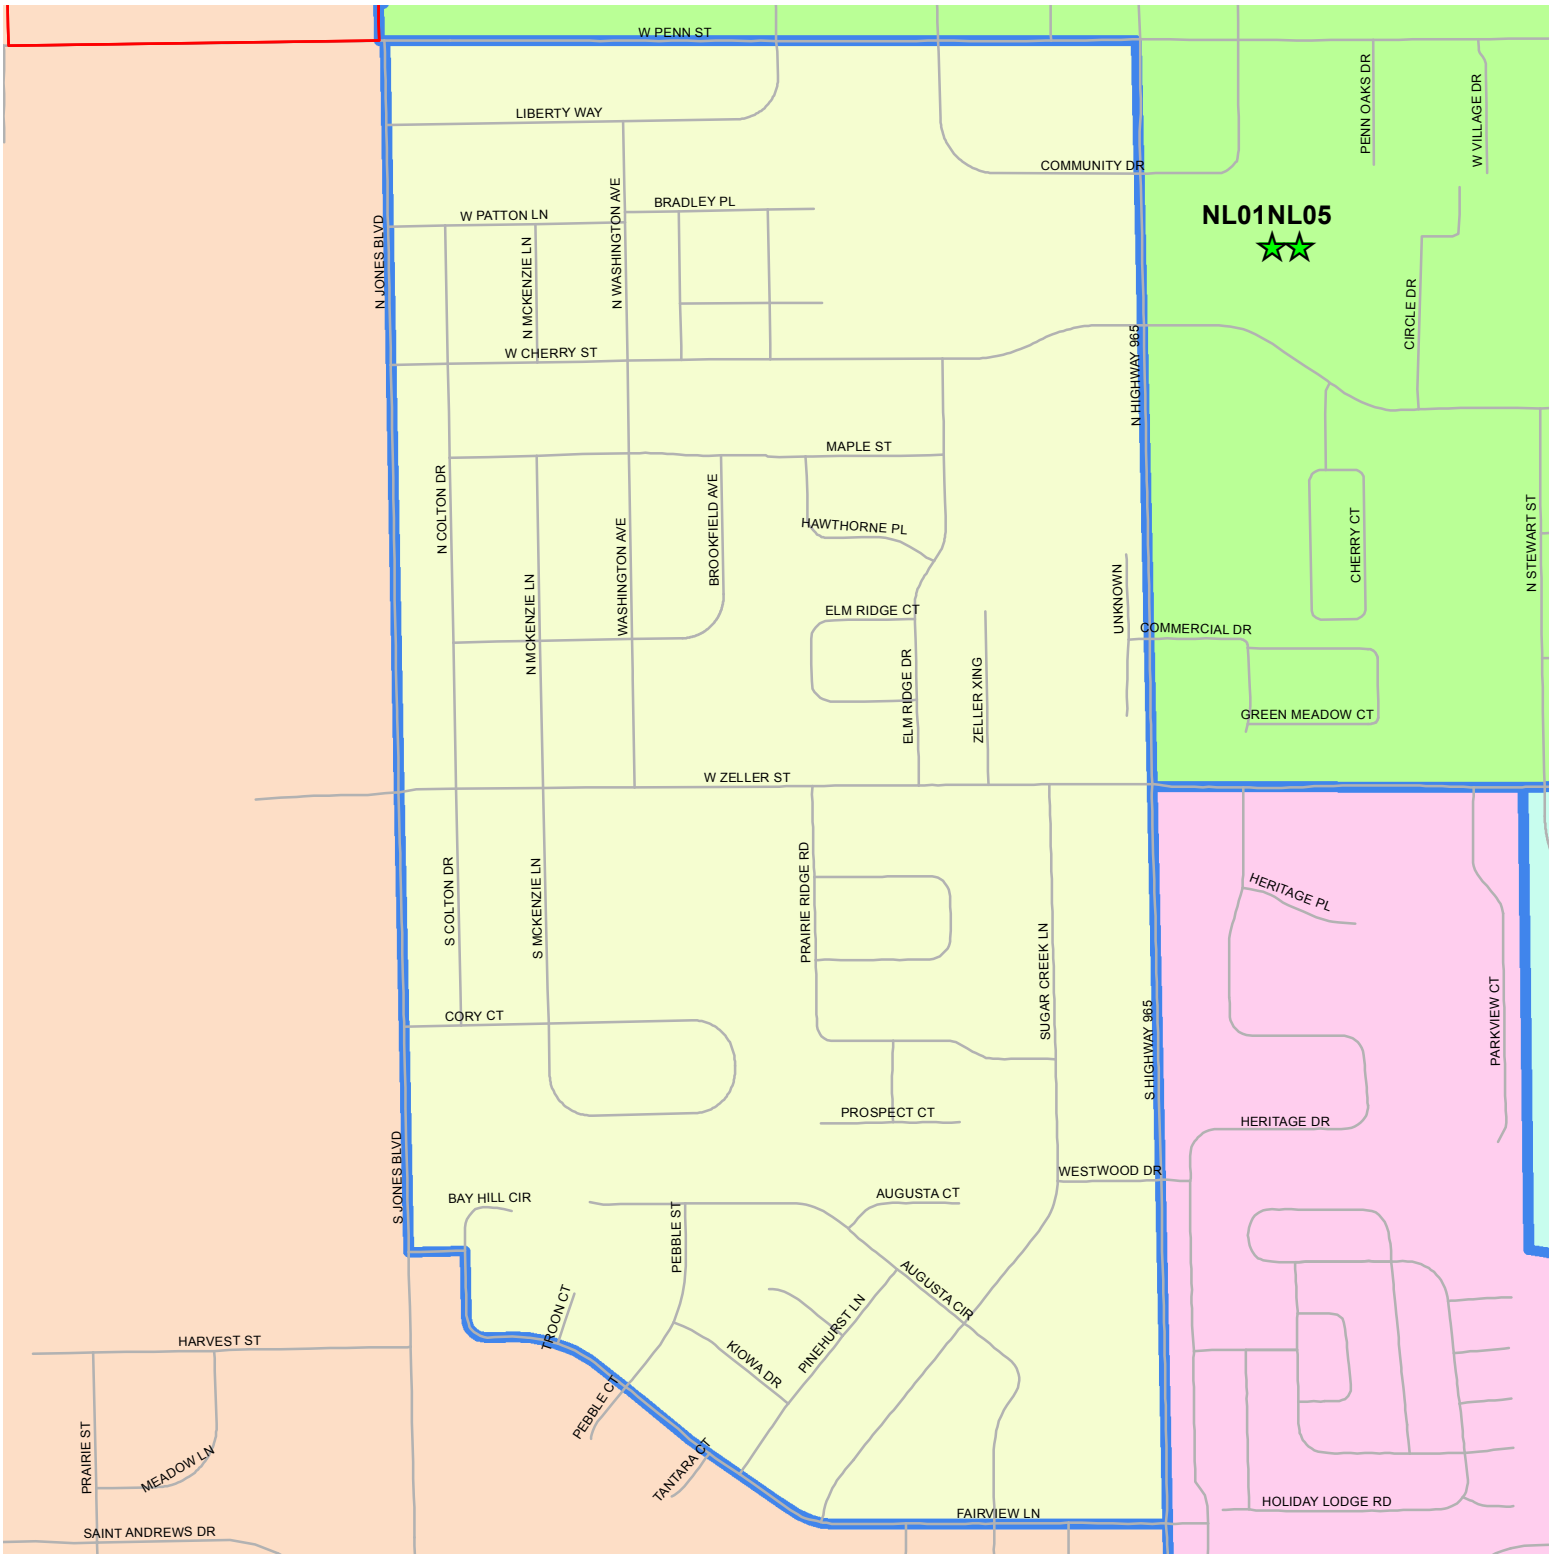

# NORTH LIBERTY 05 PRECINCT

Vote at: NL COMMUNITY CENTER, 520 W CHERRY ST

**Legend**

-  Polling Sites
-  City & Township Boundaries
-  Roads & Streets
-  Precinct Boundaries