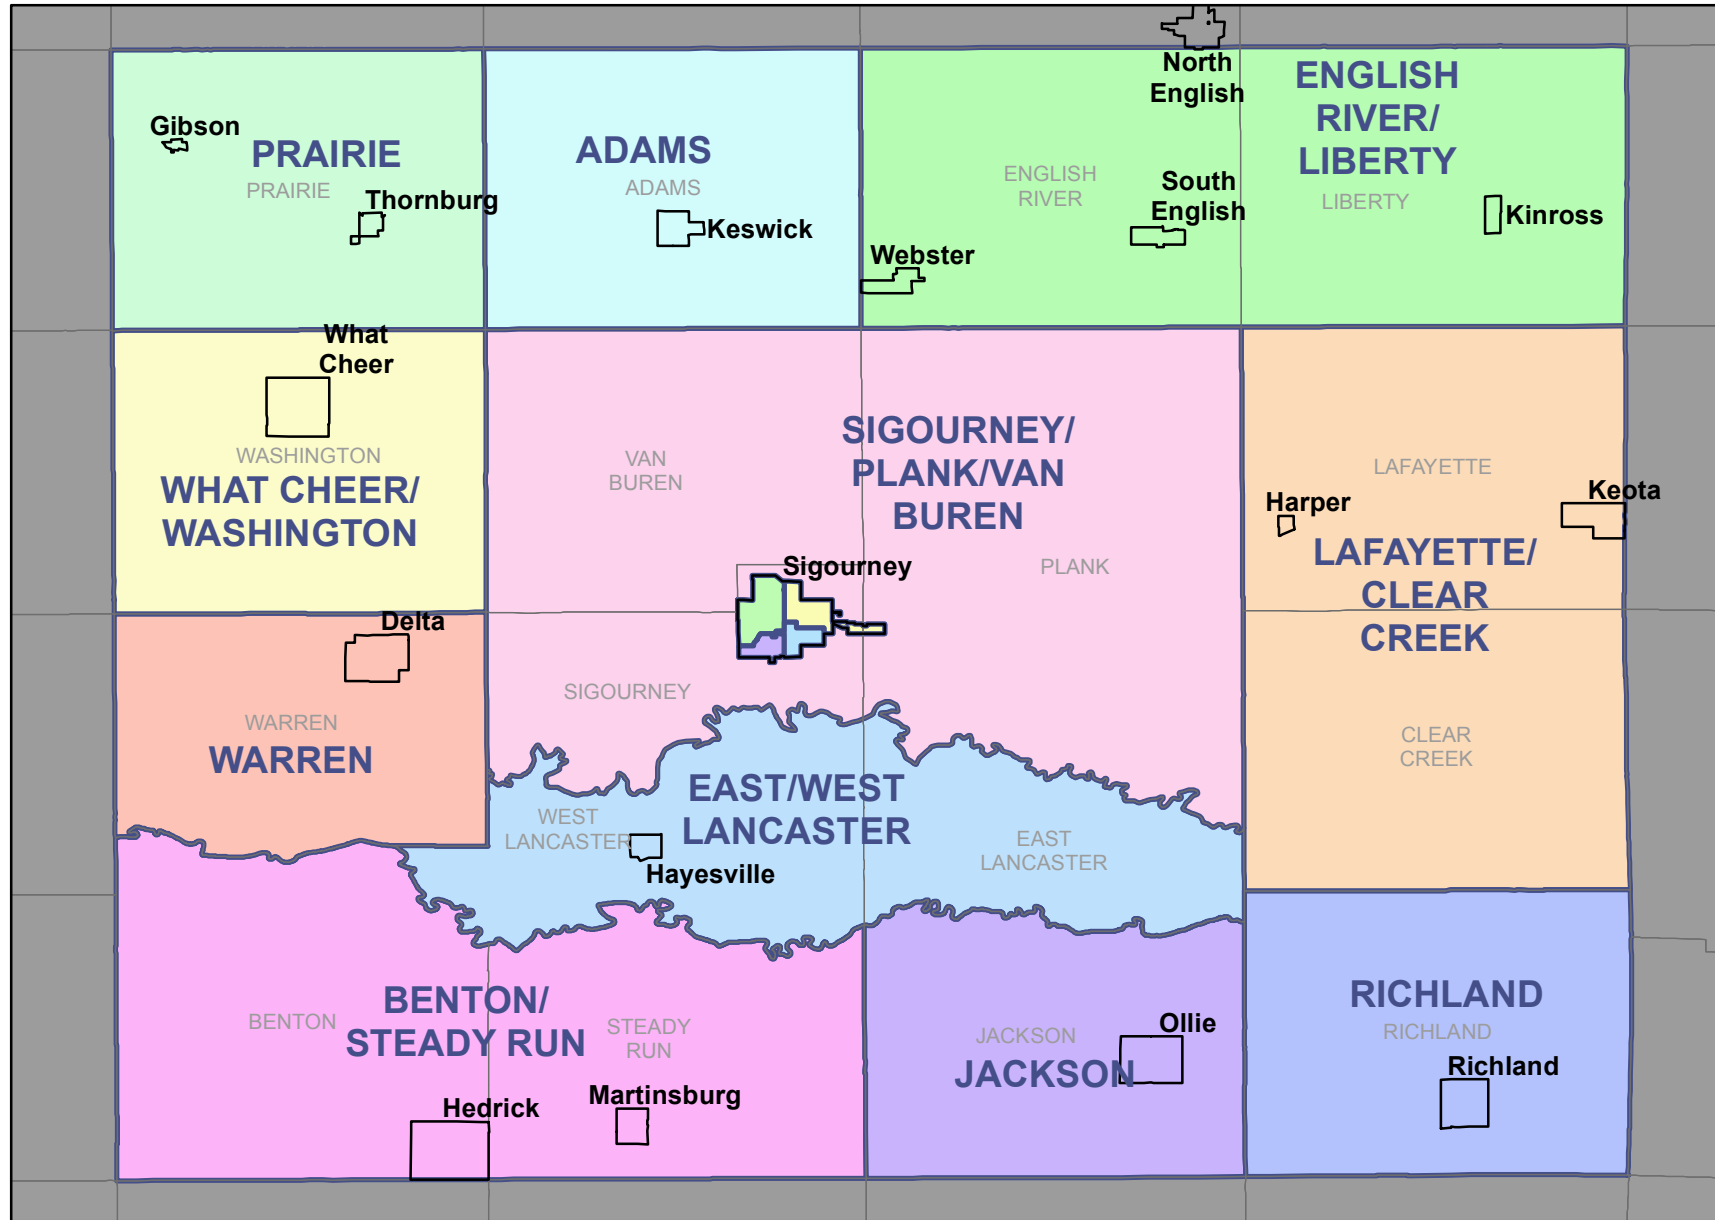

# Keokuk County Precinct Map

City of Sigourney Inset Map

*This map was prepared by the Secretary of State's office based on 2010 federal decennial Census Bureau boundary information and the city and county reprecincting plans approved by the Secretary of State's office. This map became effective January 15, 2012. Political subdivision boundaries may differ from those reflected here for a number of reasons. Check with the county auditor or city clerk for official precinct information.*