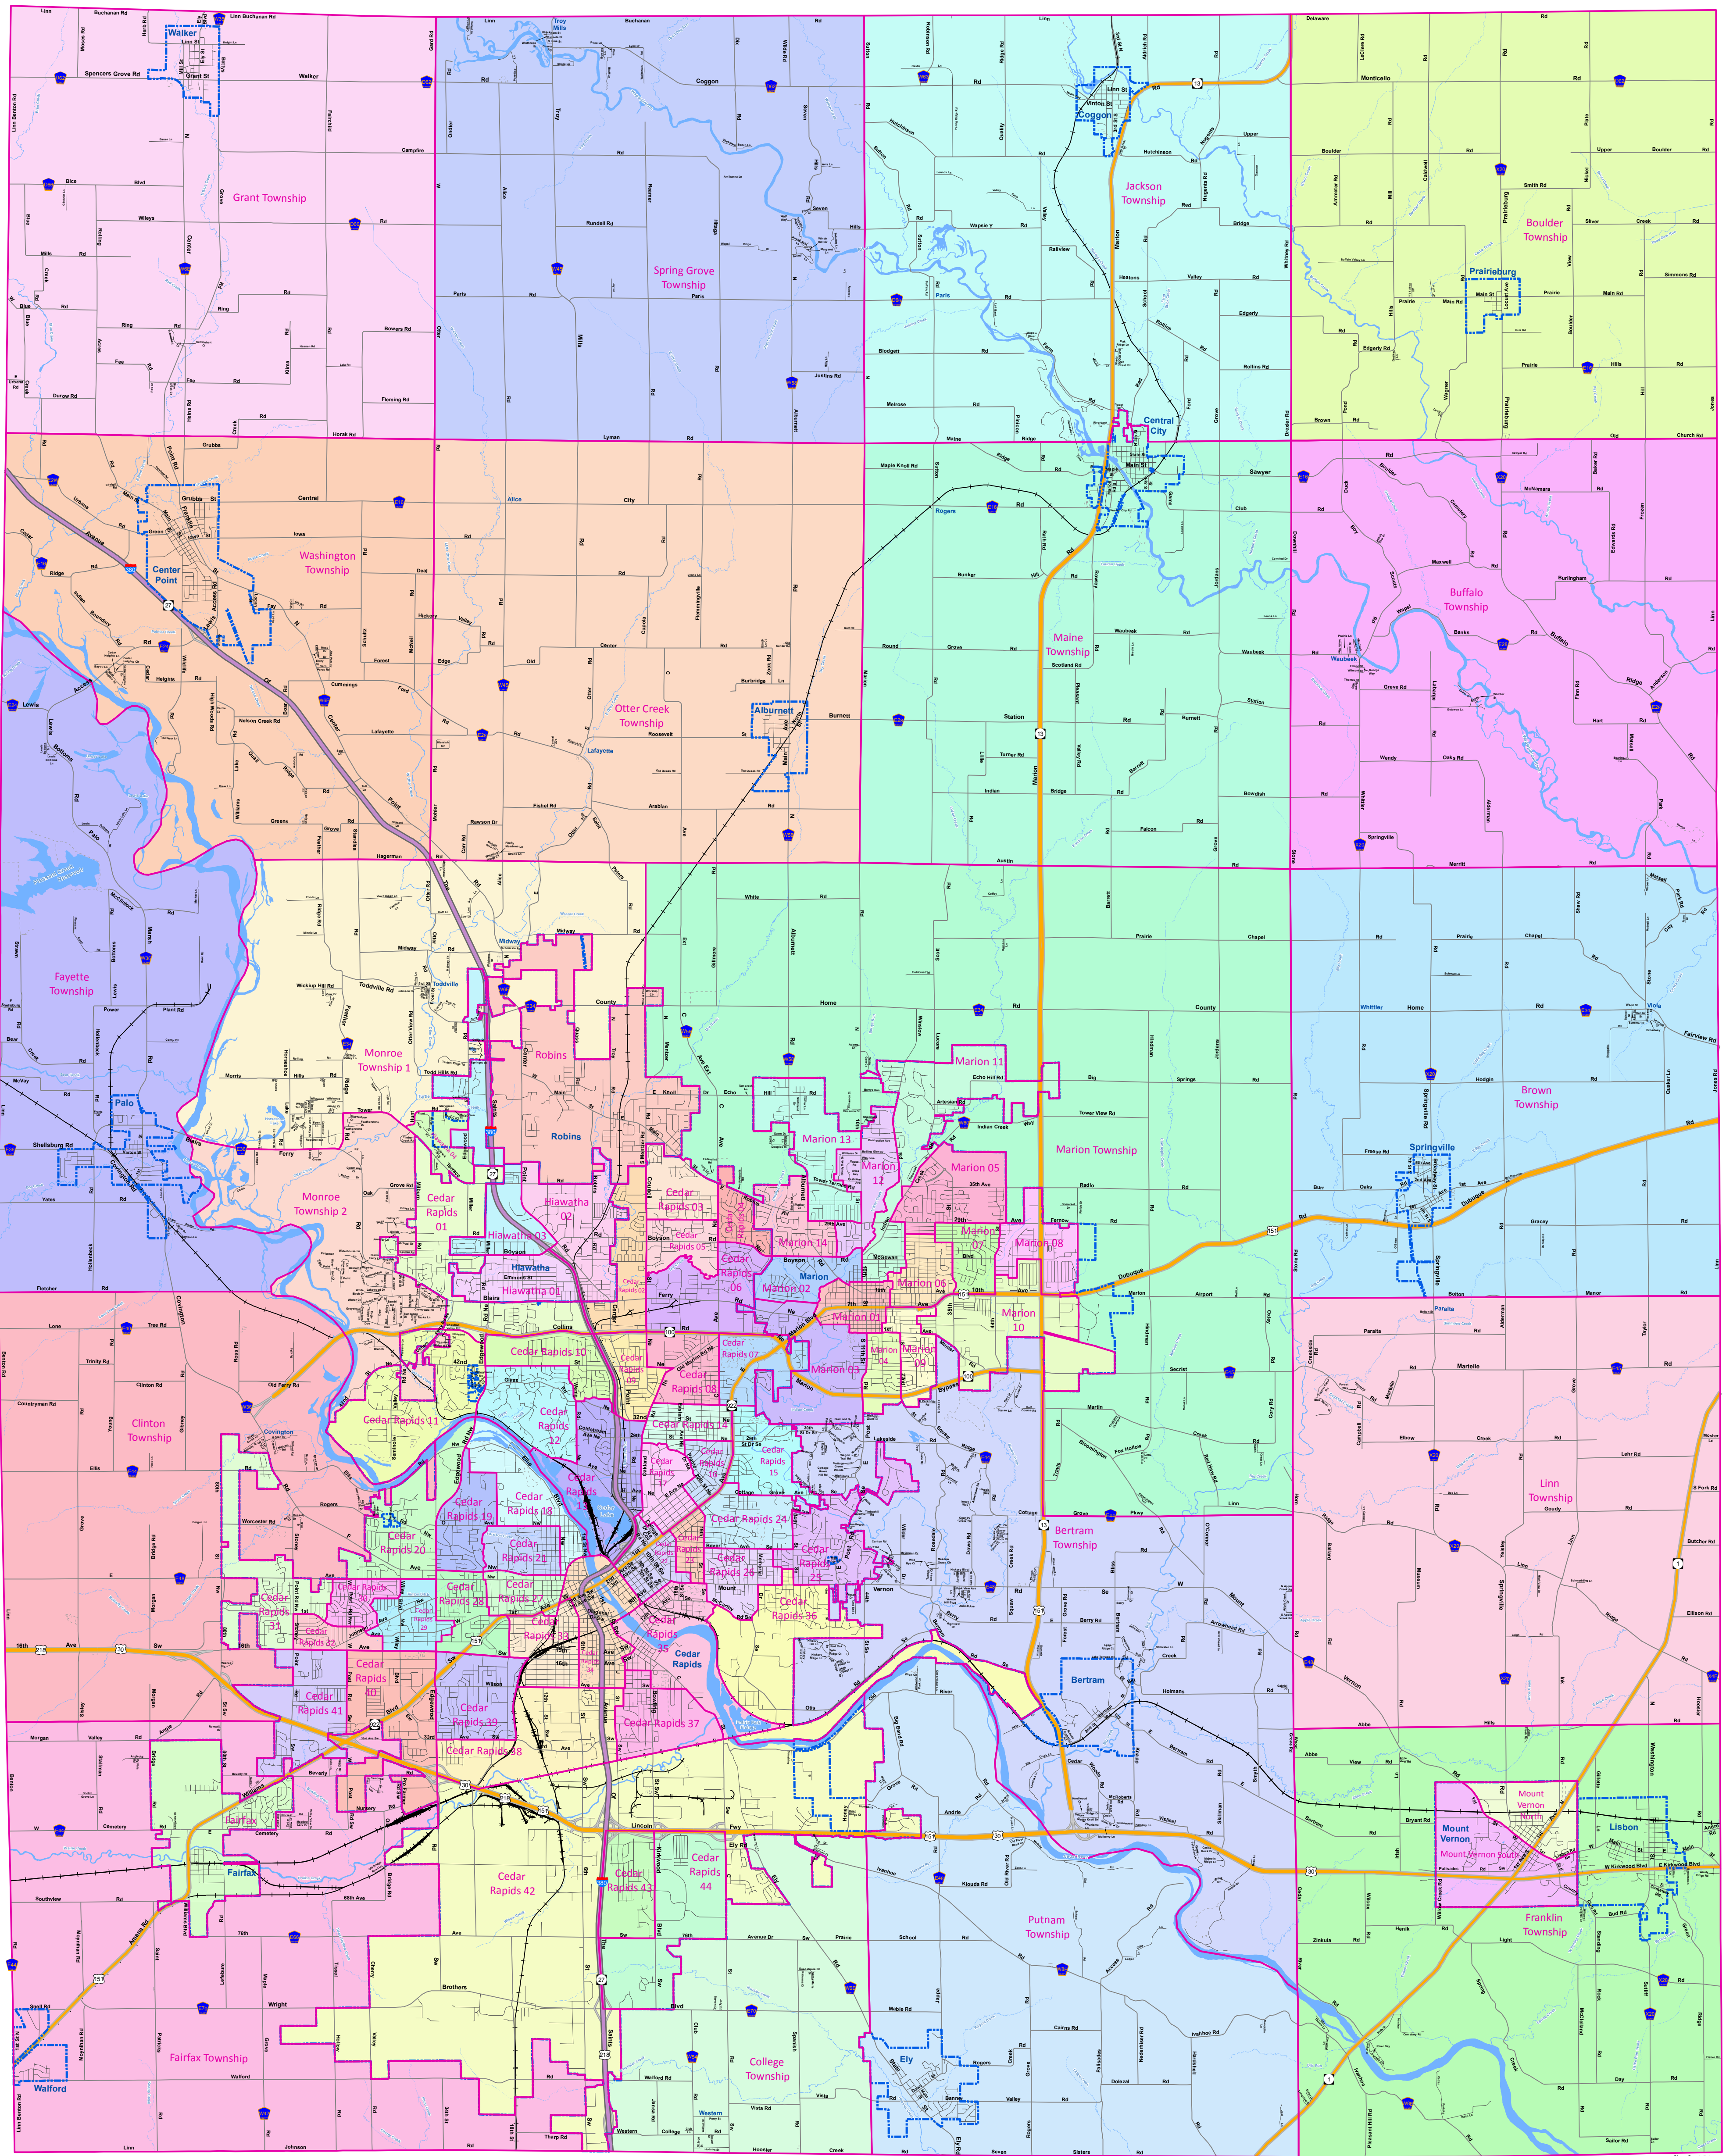

Linn County, Iowa 2018 Precincts

© Linn County, Iowa

Linn County makes no warranties, expressed or implied, including without limitation, any warranties of merchantability or fitness for a particular purpose. In no event shall Linn County be liable for lost profits or any consequential or incidental damages caused by the use of this map.

Linn County, Iowa
 935 2nd St SW
 Cedar Rapids, Iowa 52404
elections@linncounty.org
www.linncountyelections.org

1:75,000

Date: 2/5/2018

Legend

- Precincts
- Corporate Boundaries
- Water