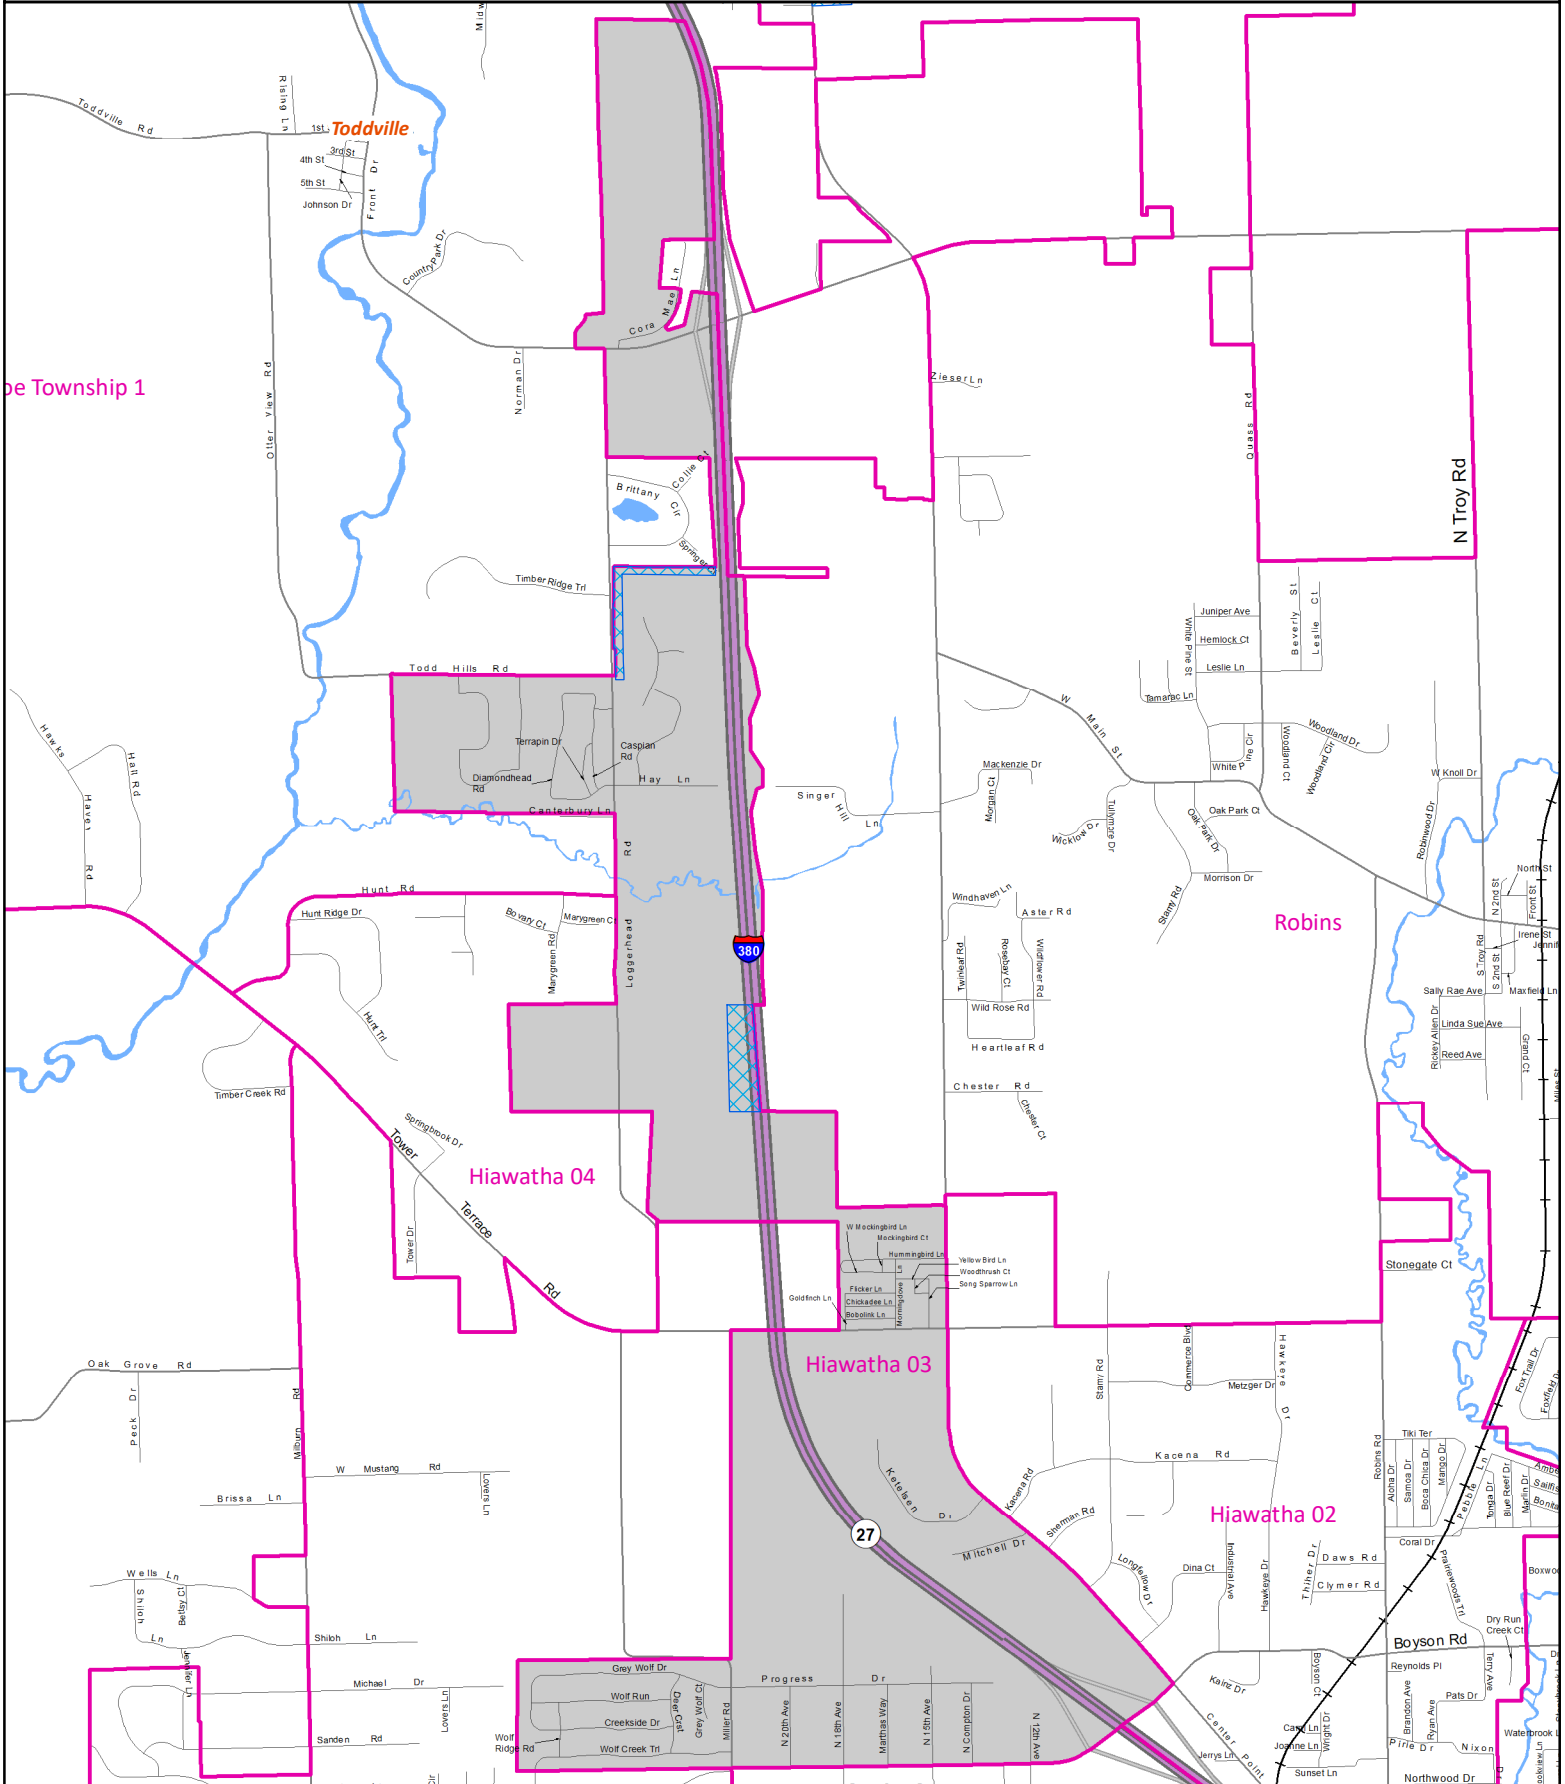

Hiawatha 03 Precinct

Polling Place: Hiawatha City Hall -Community Center Room, 101 Emmons St, Hiawatha

© Linn County, Iowa - Linn County makes no warranties, expressed or implied, including without limitation, any warranties of merchantability or fitness for a particular purpose. In no event shall Linn County be liable for lost profits or any consequential or incidental damages caused by the use of this map.

Date: 3/11/2020

- Change
- Polling Place
- Precinct