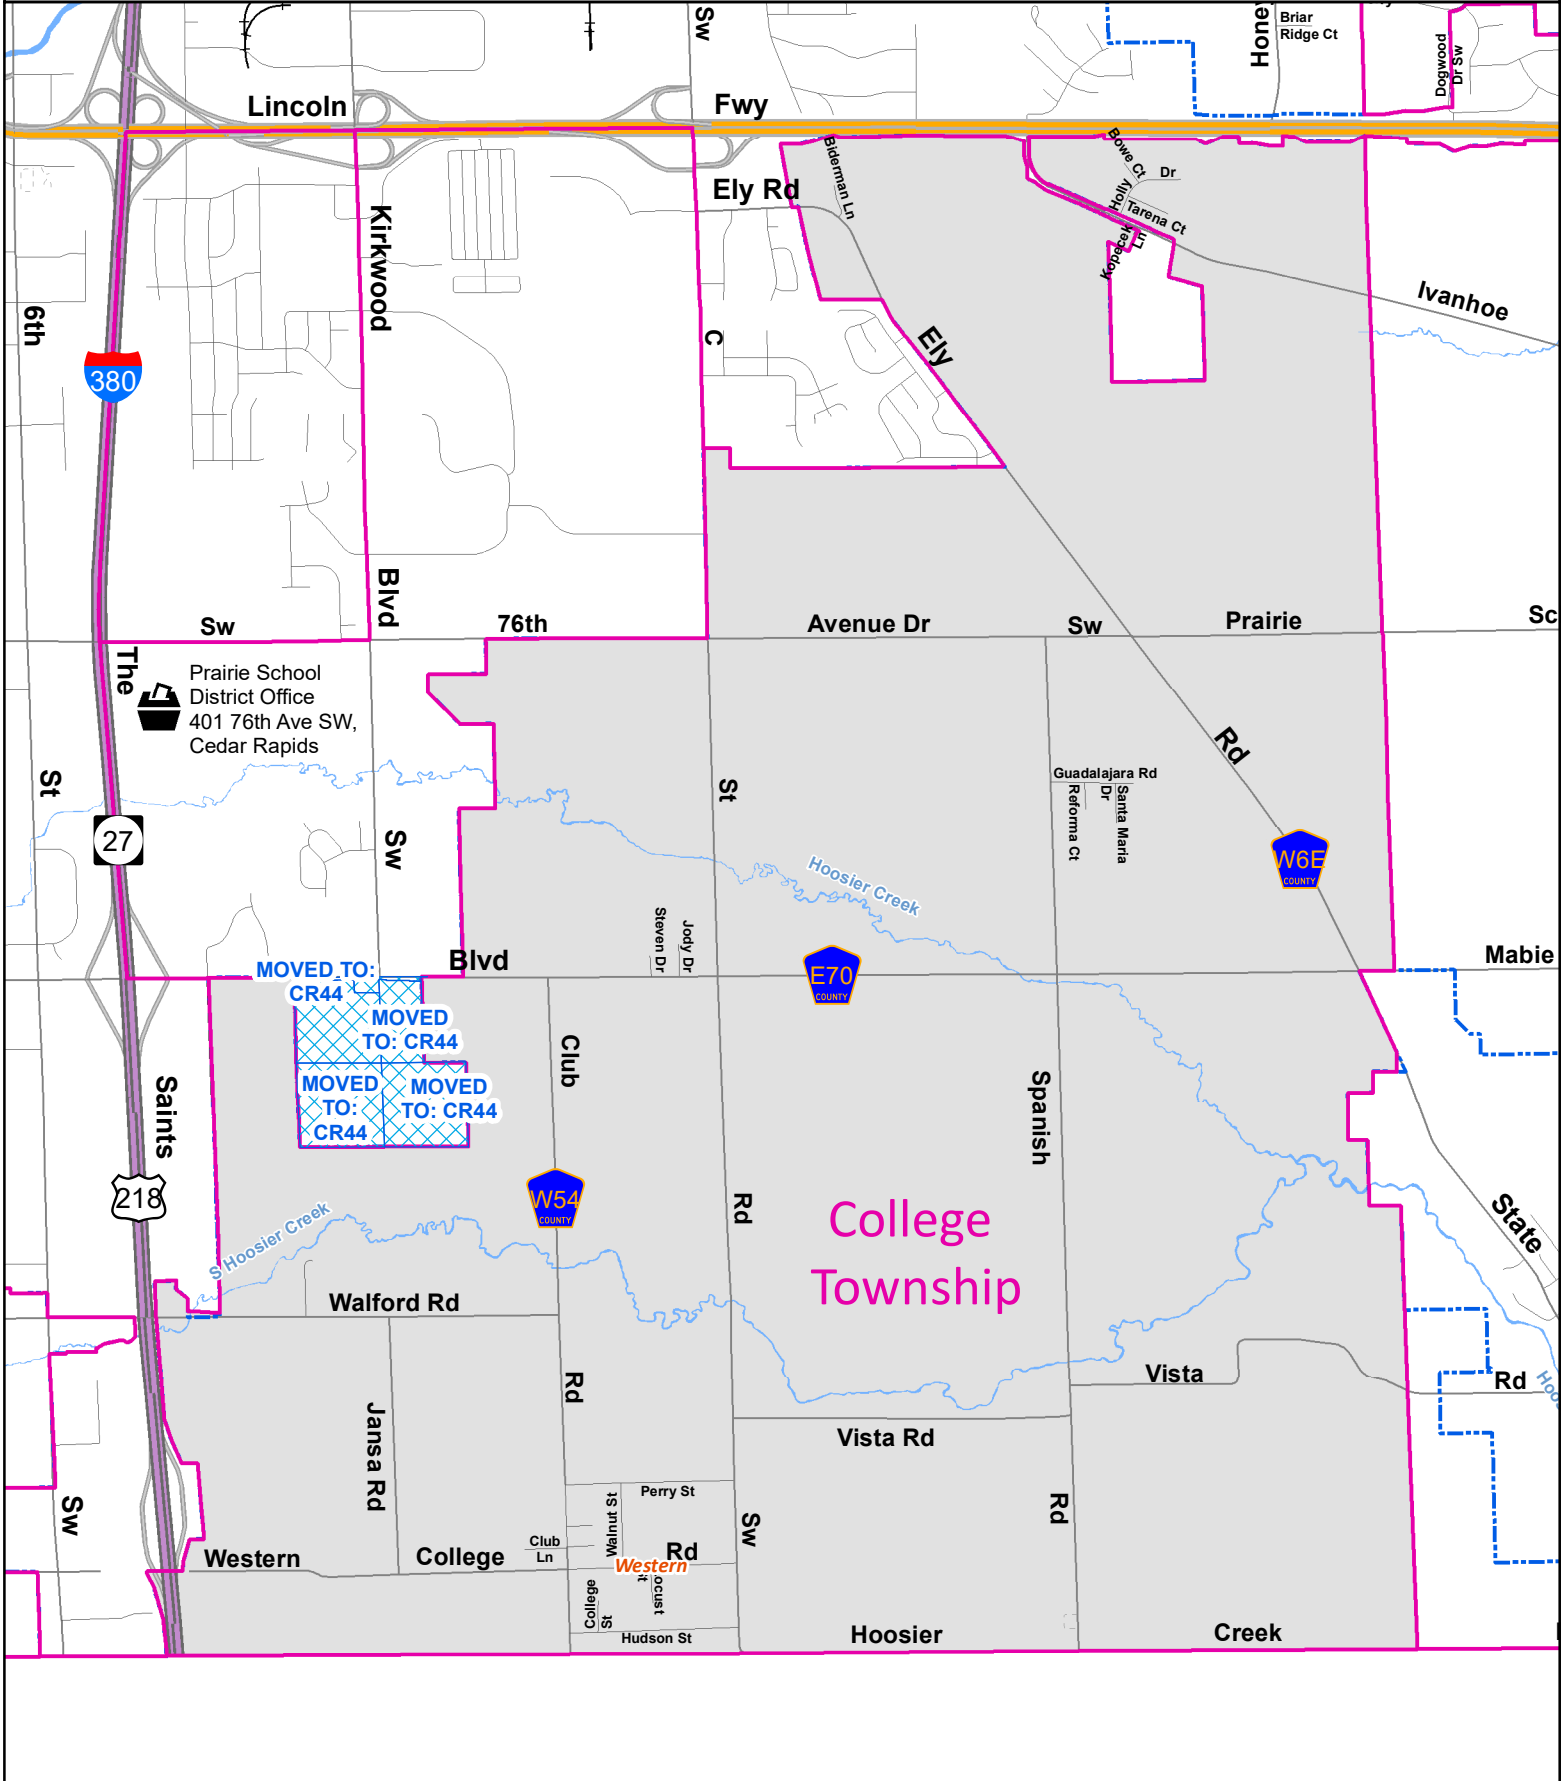

College Township Precinct

Polling Place: Prairie School District Office, 401 76th Ave SW, Cedar Rapids

© Linn County, Iowa - Linn County makes no warranties, expressed or implied, including without limitation, any warranties of merchantability or fitness for a particular purpose. In no event shall Linn County be liable for lost profits or any consequential or incidental damages caused by the use of this map.

Date: 3/11/2020

- Change
- Polling Place
- Precinct