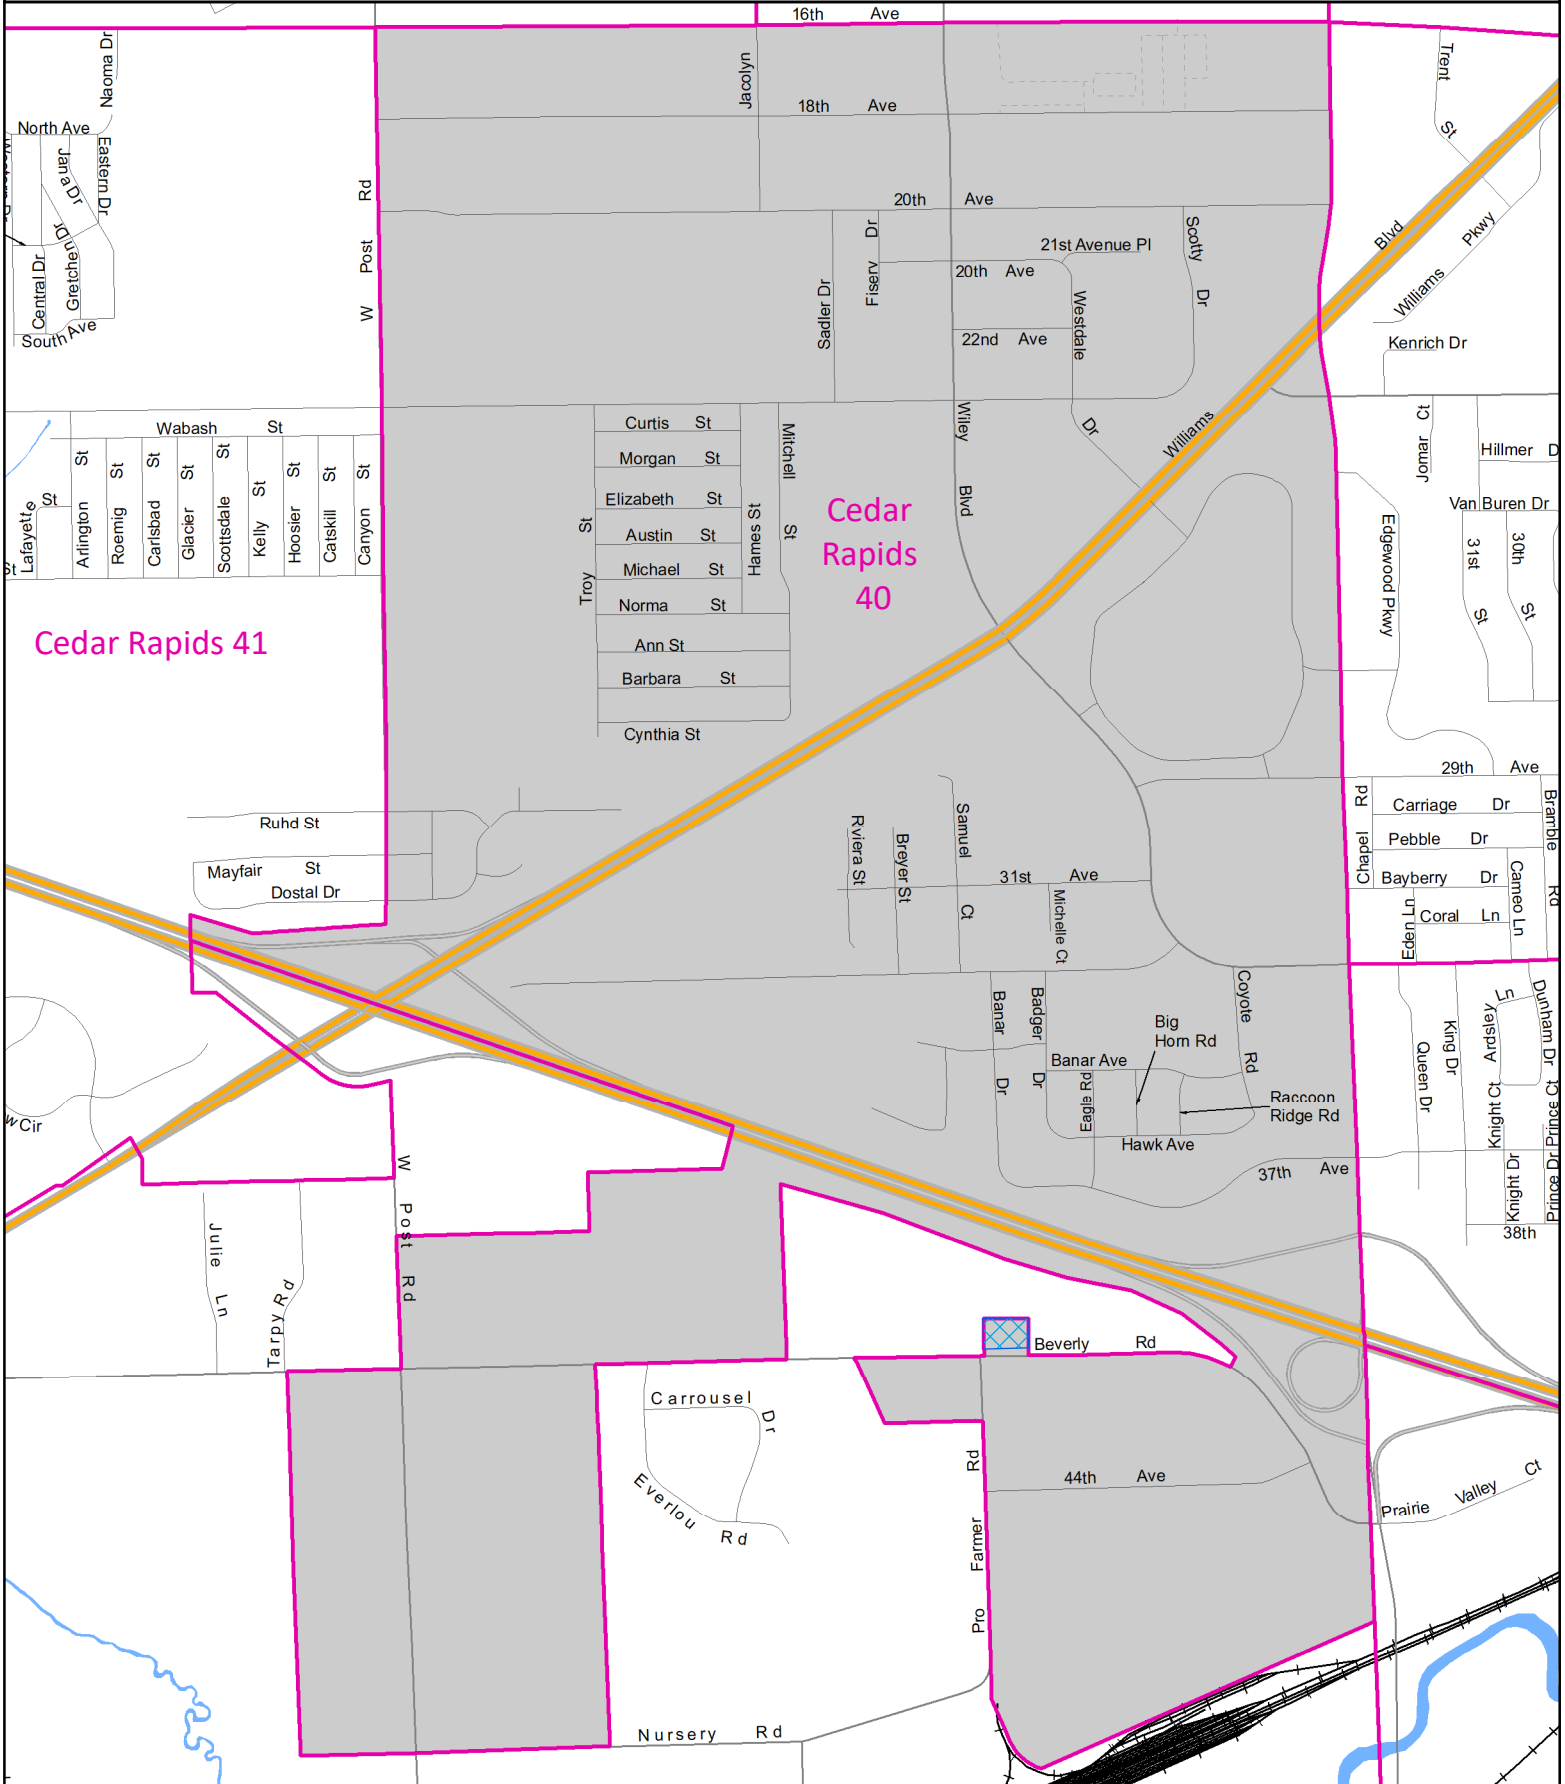

# Cedar Rapids 40 Precinct

Polling Place: Salem United Methodist Church, 3715 33rd Ave SW, Cedar Rapids

© Linn County, Iowa - Linn County makes no warranties, expressed or implied, including without limitation, any warranties of merchantability or fitness for a particular purpose. In no event shall Linn County be liable for lost profits or any consequential or incidental damages caused by the use of this map.

Date: 3/11/2020

-  Change
-  Polling Place
-  Precinct

# Cedar Rapids 42 Precinct

Polling Place: Grant Wood AEA, 4401 6th St SW, Cedar Rapids

Change

Polling Place

Precinct

© Linn County, Iowa  
Linn County makes no warranties, expressed or implied, including without limitation, any warranties of merchantability or fitness for a particular purpose. In no event shall Linn County be liable for lost profits or any consequential or incidental damages caused by the use of this map.  
Linn County, Iowa  
935 2nd St SW  
Cedar Rapids, Iowa 52404  
elections@linncounty.org  
www.linncountyelections.org  
Date: 8/20/2020