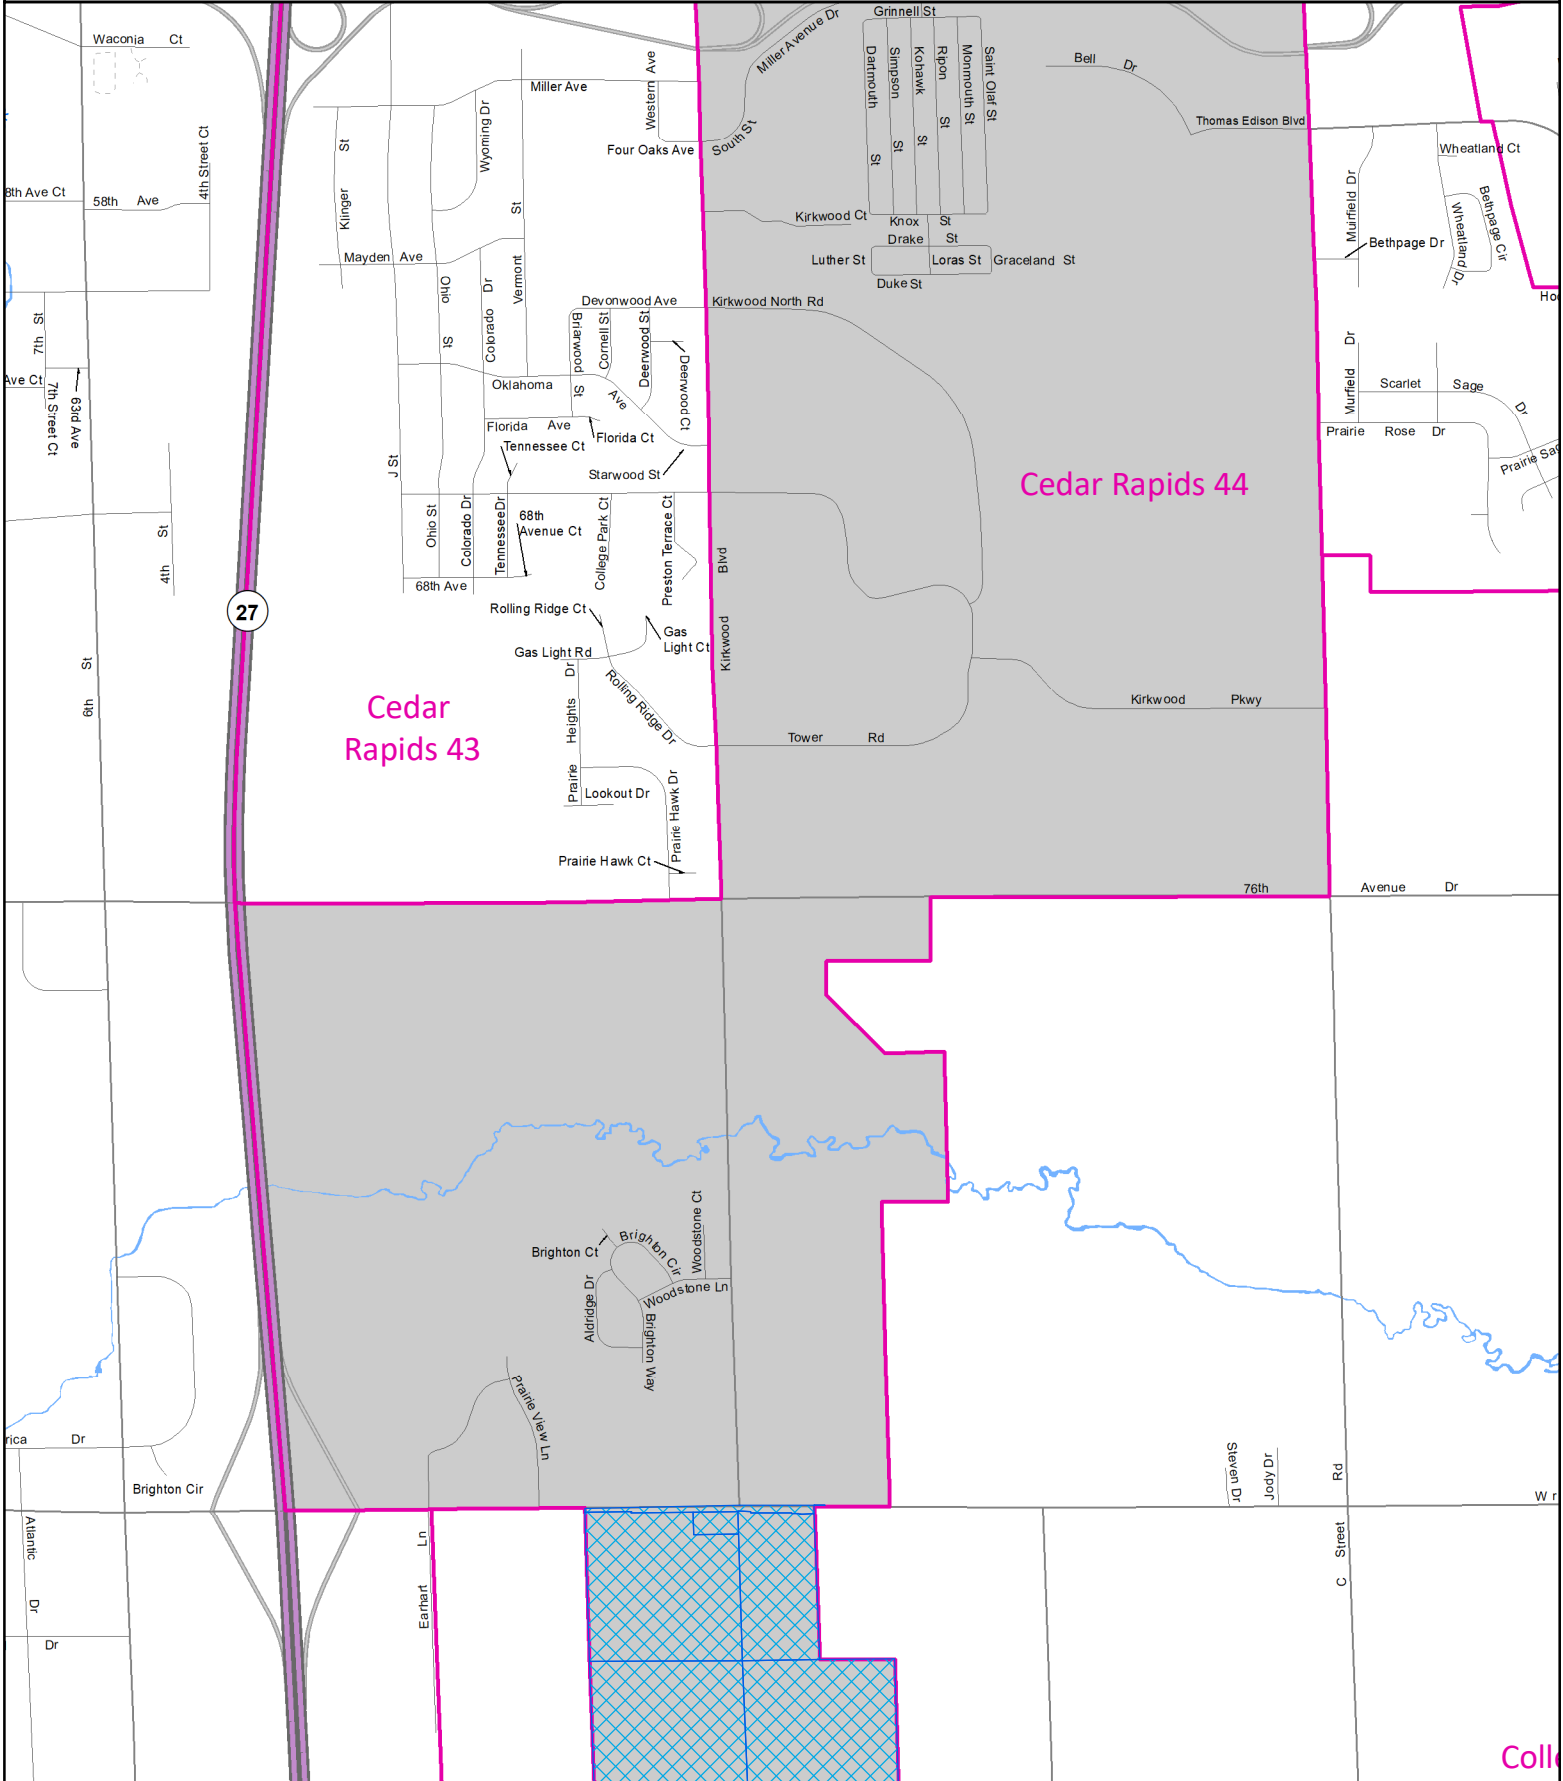

Date: 3/11/2020

Change

Polling Place

Precinct

Colle