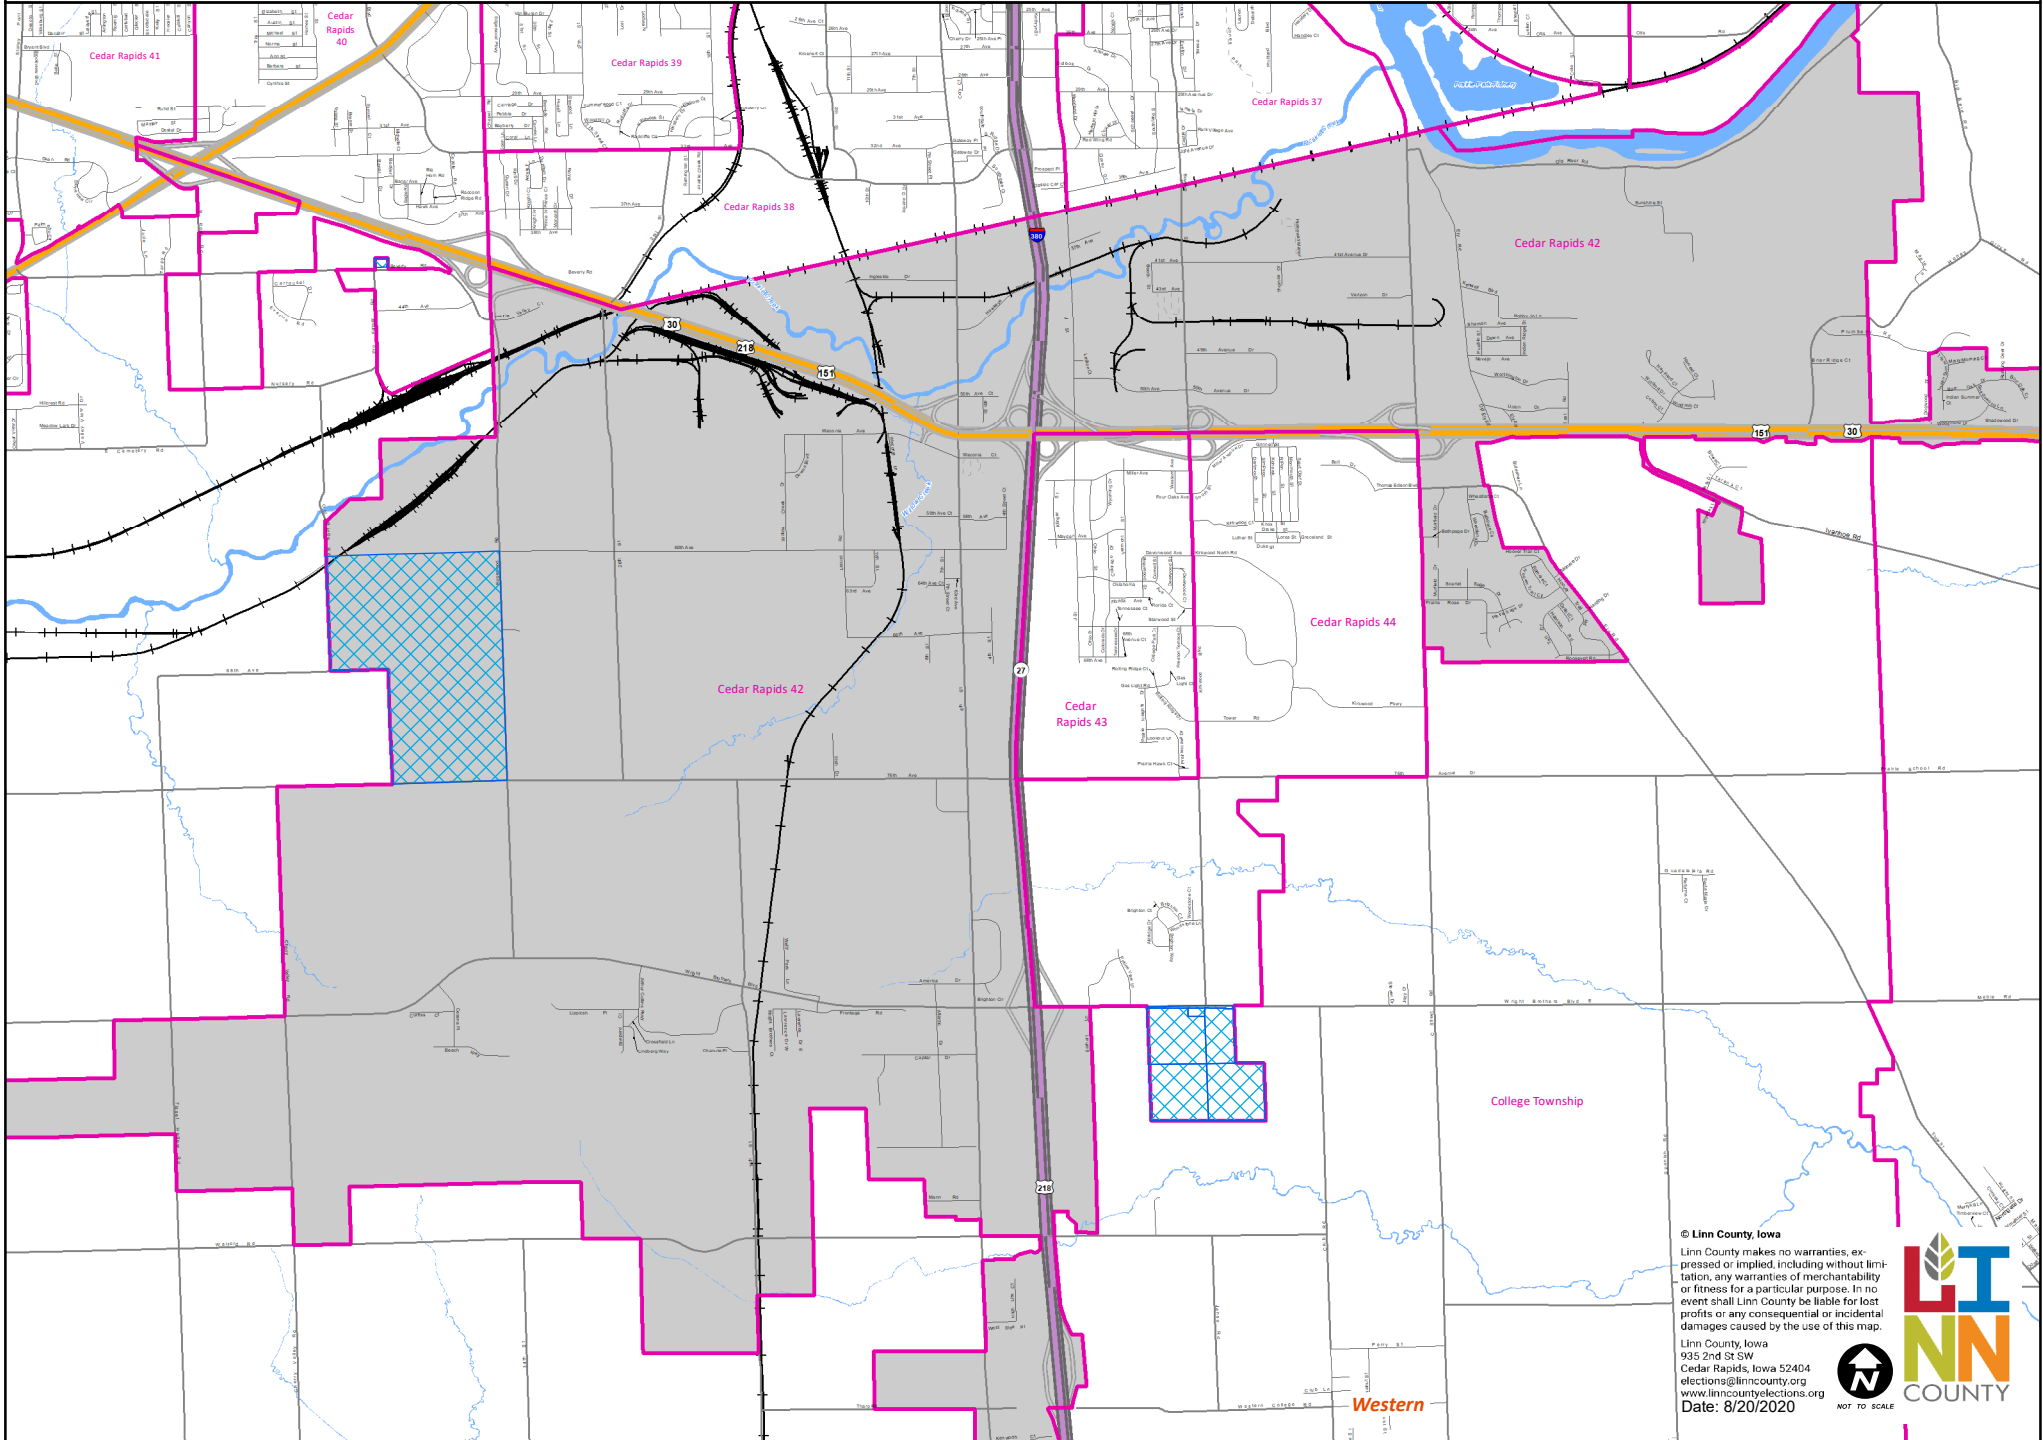

Cedar Rapids 42 Precinct

Polling Place: Grant Wood AEA, 4401 6th St SW, Cedar Rapids

Change

Polling Place

Precinct

NOT TO SCALE

Western