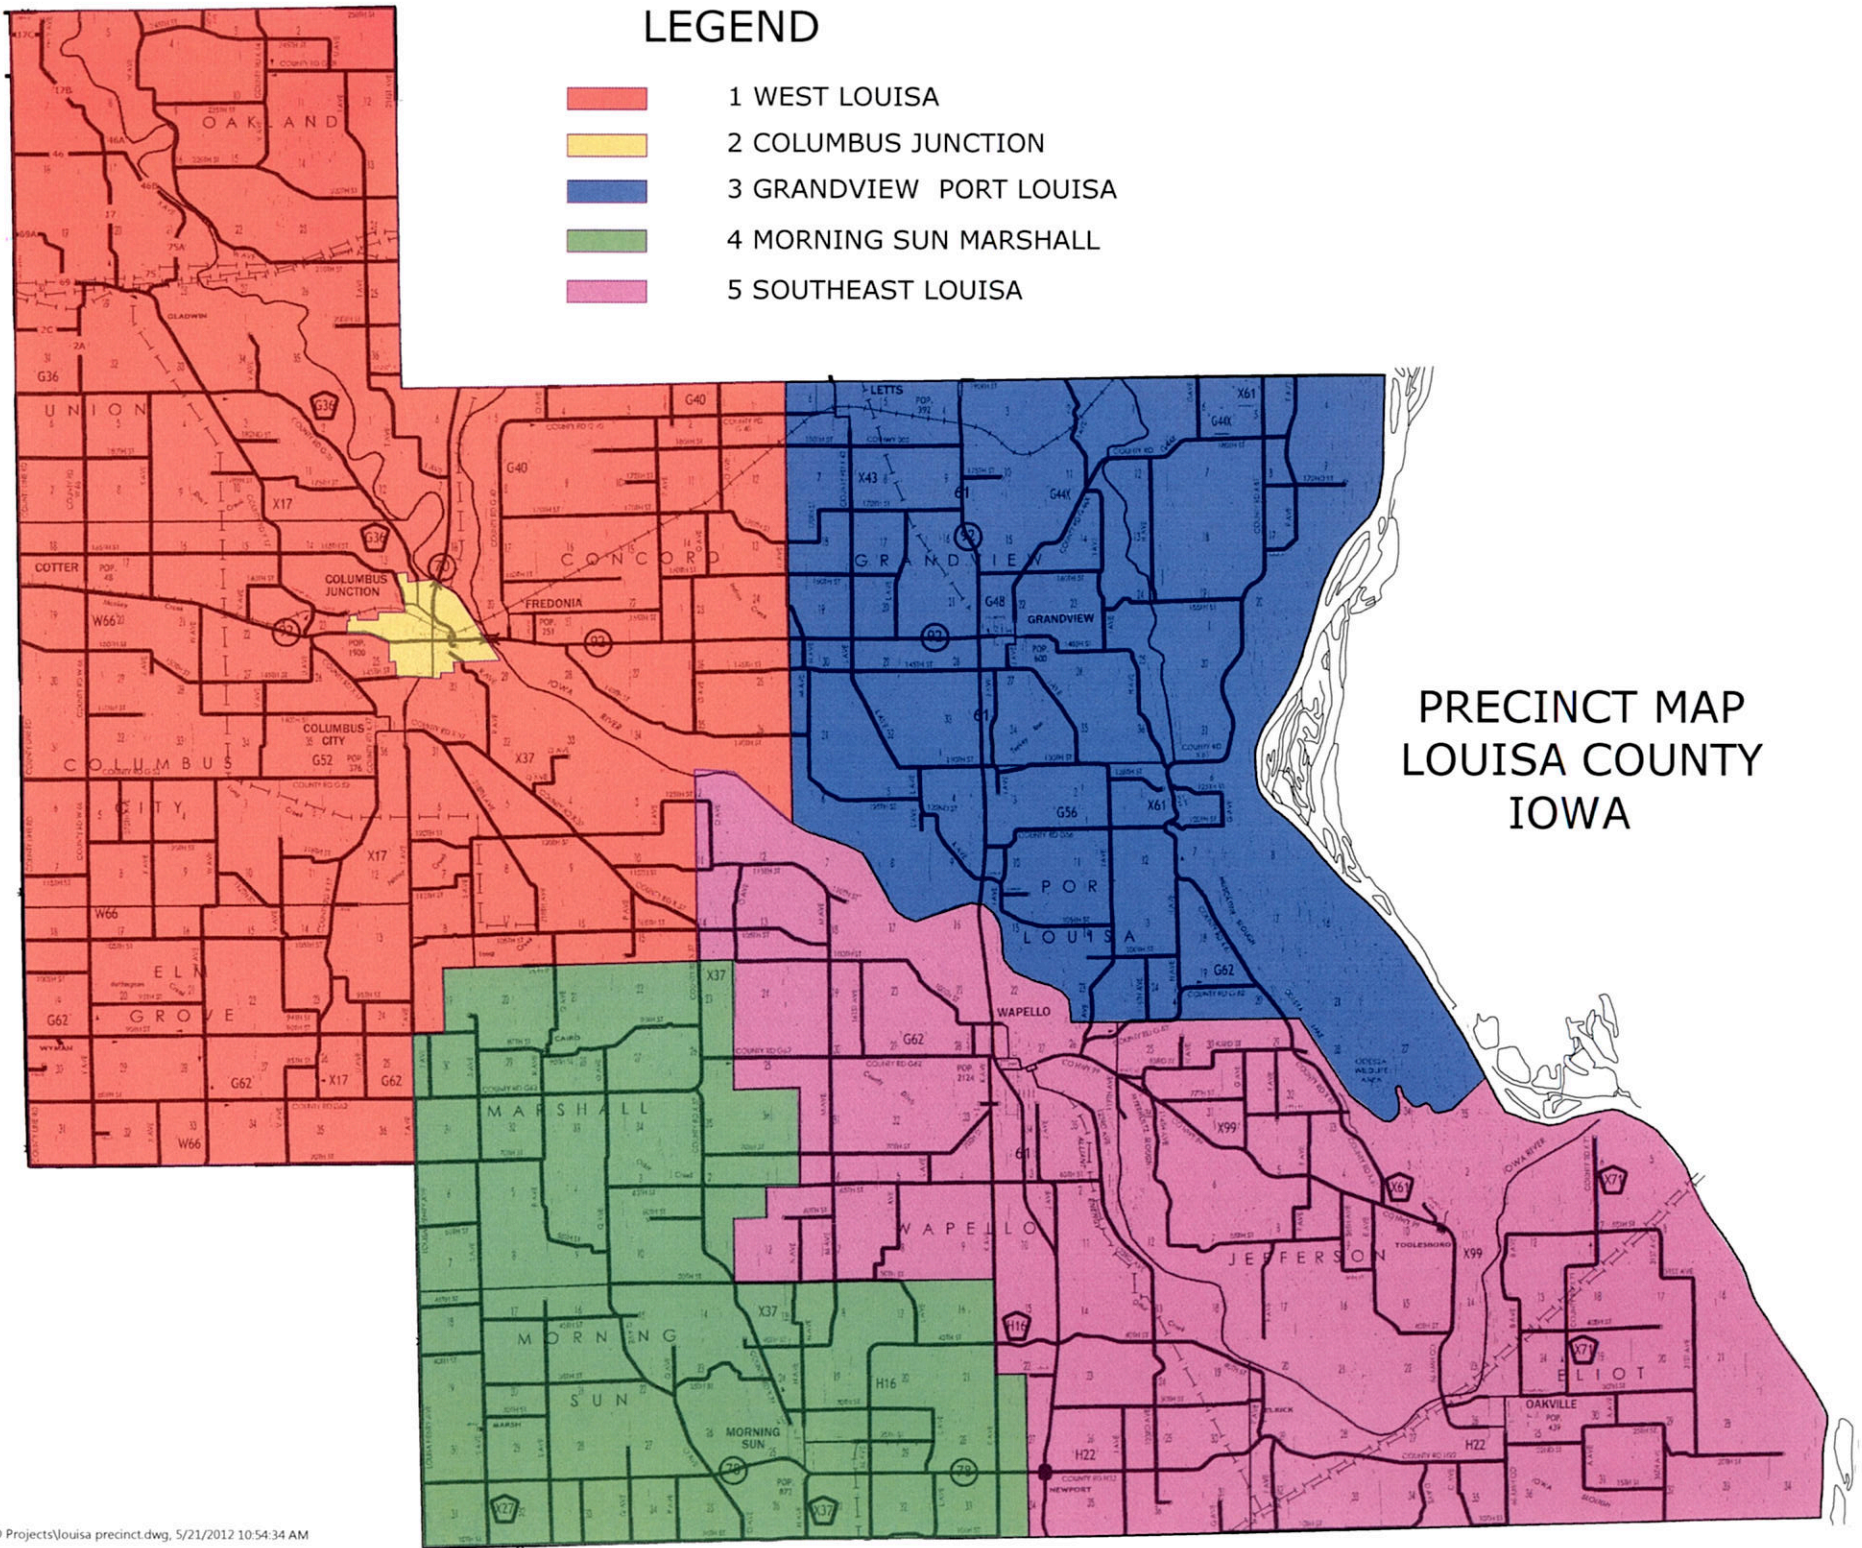

LEGEND

- 1 WEST LOUISA
- 2 COLUMBUS JUNCTION
- 3 GRANDVIEW PORT LOUISA
- 4 MORNING SUN MARSHALL
- 5 SOUTHEAST LOUISA

PRECINCT MAP
LOUISA COUNTY
IOWA