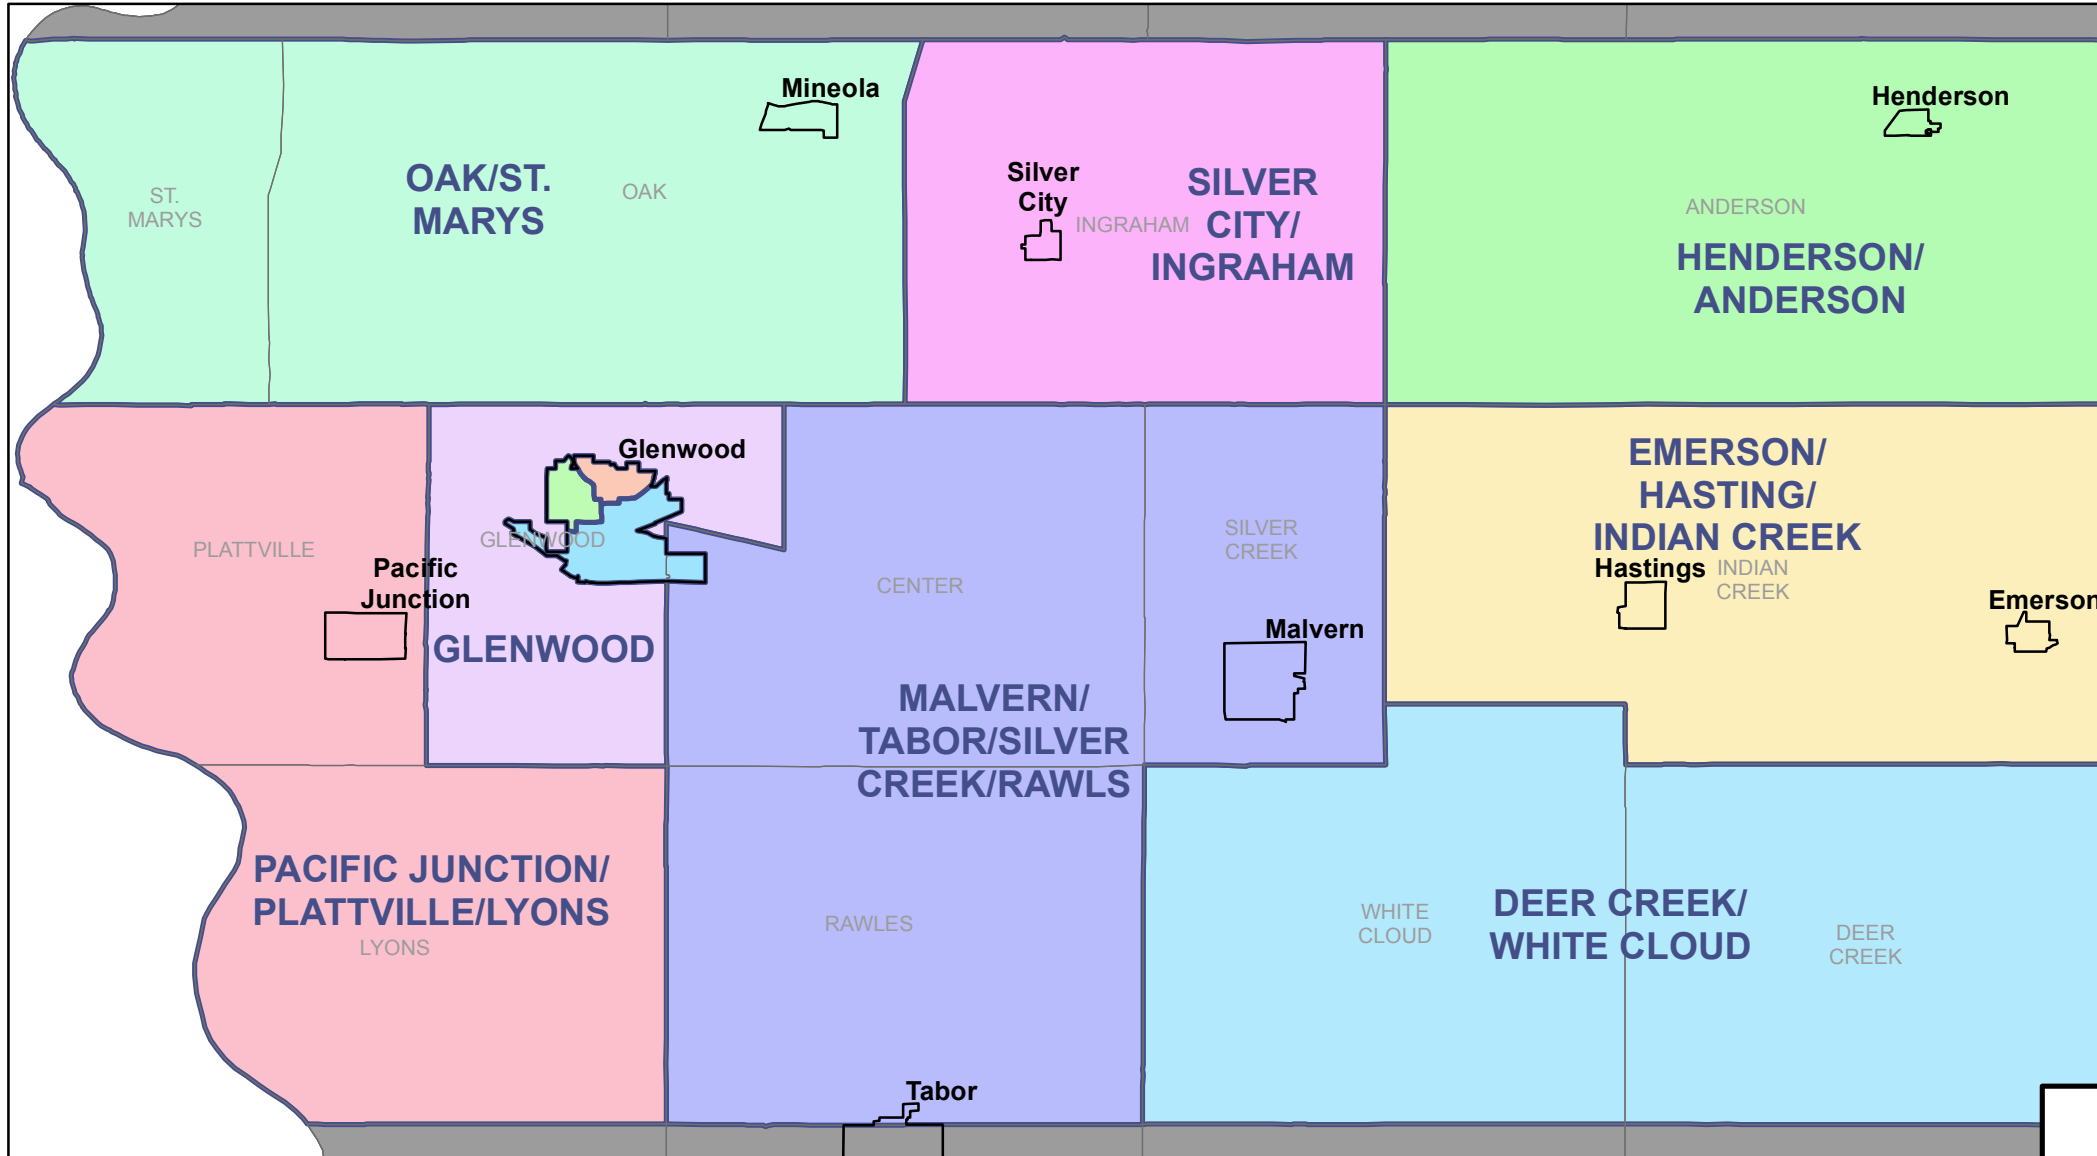

Mills County Precinct Map

	City
	Township
	Precinct (shaded areas)

This map was prepared by the Secretary of State's office based on 2010 federal decennial Census Bureau boundary information and the city and county reprecincting plans approved by the Secretary of State's office. This map became effective January 15, 2012. Political subdivision boundaries may differ from those reflected here for a number of reasons. Check with the county auditor or city clerk for official precinct information.