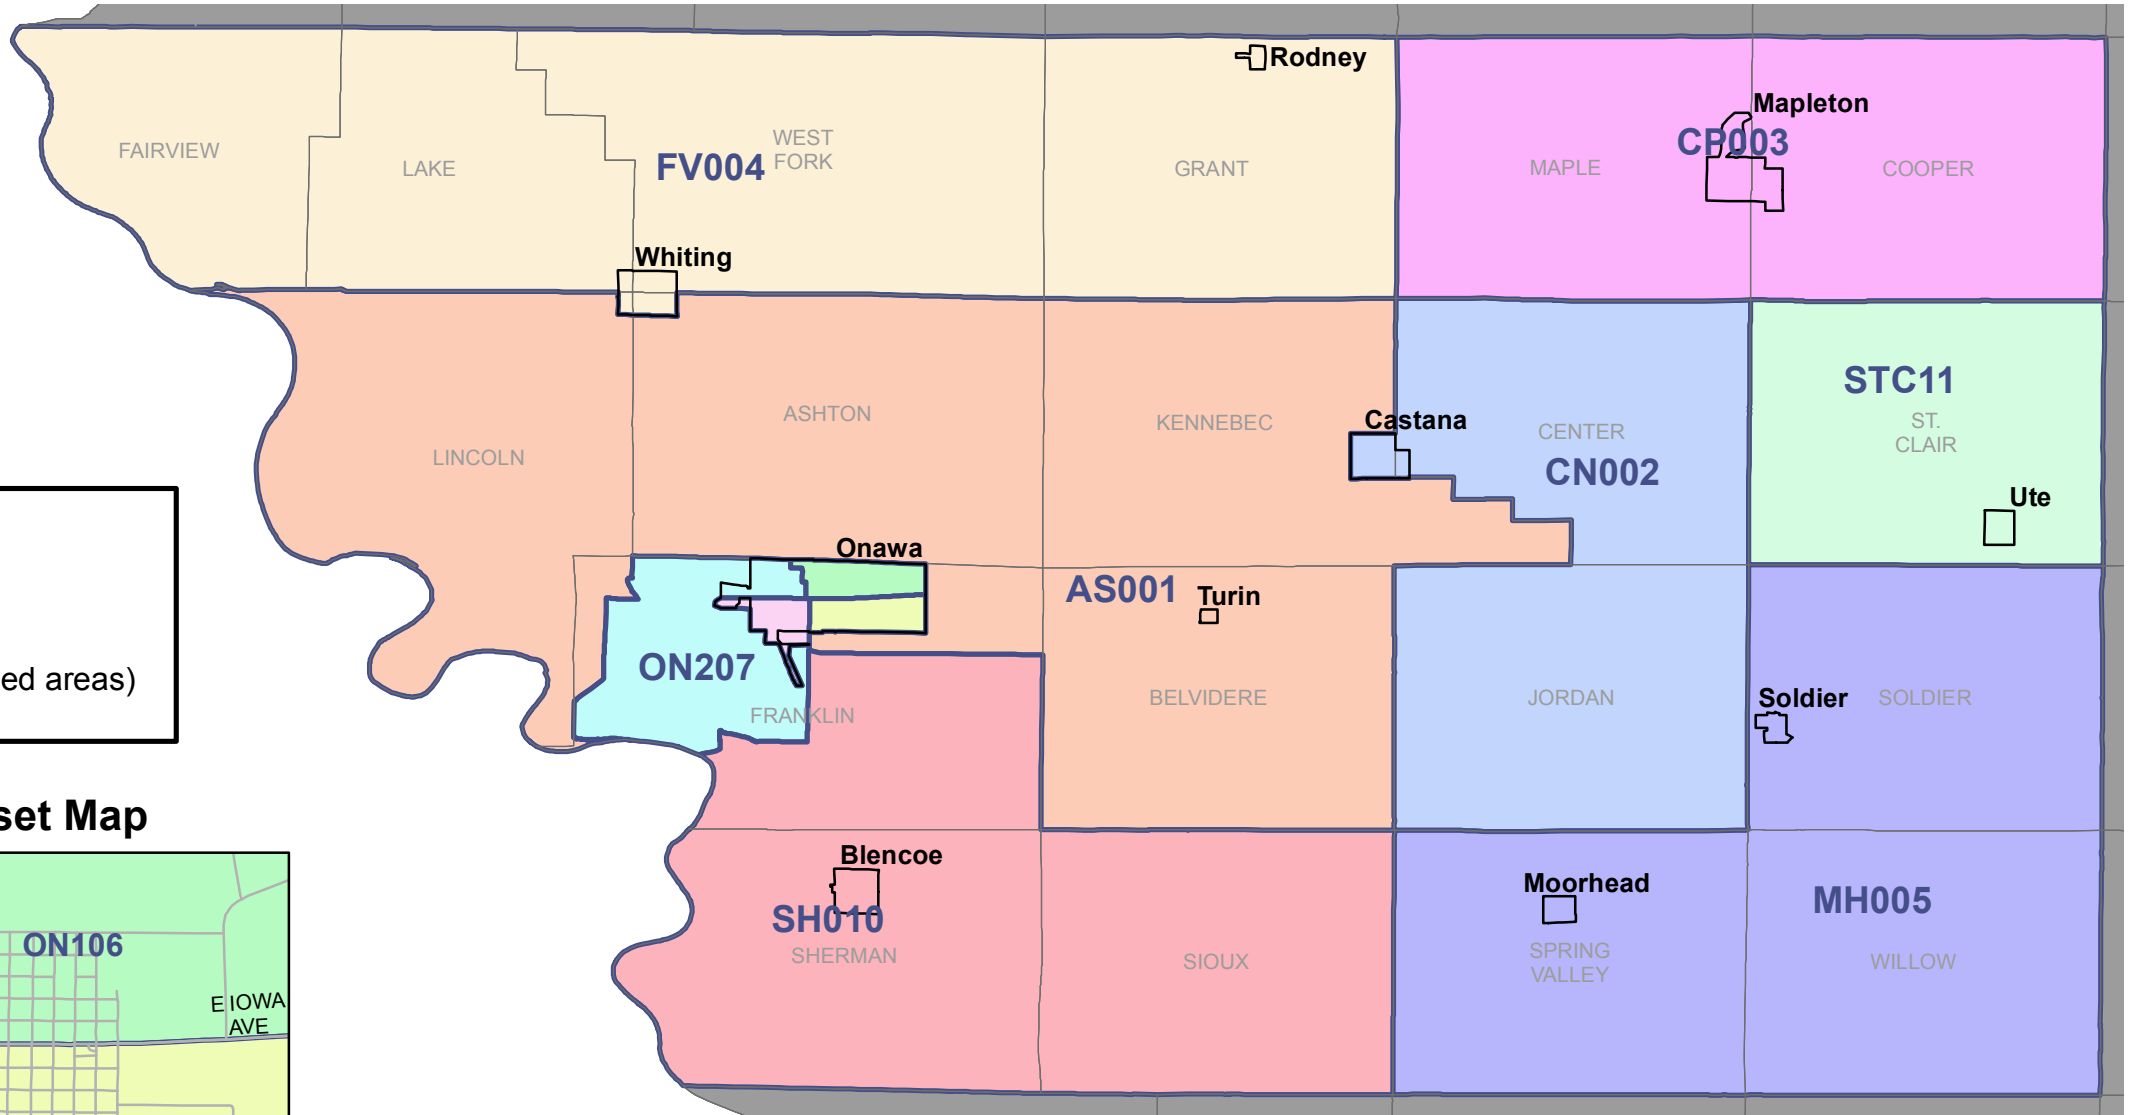

# Monona County Precinct Map

	City
	Township
	Precinct (shaded areas)

## City of Onawa Inset Map

*This map was prepared by the Secretary of State's office based on 2010 federal decennial Census Bureau boundary information and the city and county reprecincting plans approved by the Secretary of State's office. This map became effective January 15, 2012. Political subdivision boundaries may differ from those reflected here for a number of reasons. Check with the county auditor or city clerk for official precinct information.*