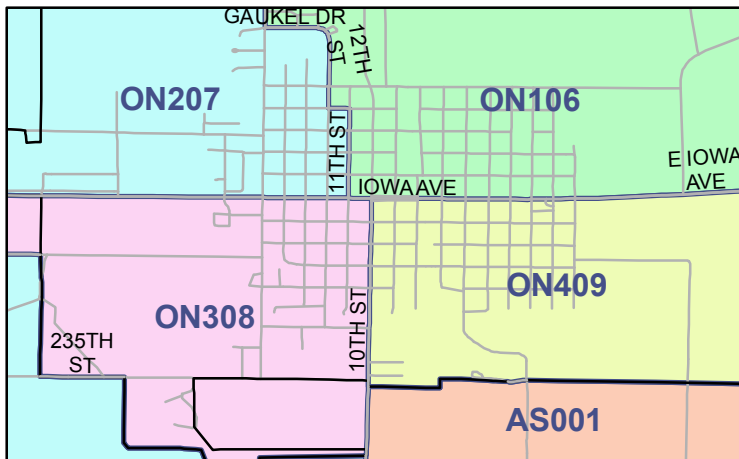

# Monona County Precinct Map

	City
	Township
	Precinct (shaded areas)

## City of Onawa Inset Map

*This map was prepared by the Secretary of State's office based on 2010 federal decennial Census Bureau boundary information and the city and county reprecincting plans approved by the Secretary of State's office. This map became effective January 15, 2012. Political subdivision boundaries may differ from those reflected here for a number of reasons. Check with the county auditor or city clerk for official precinct information.*