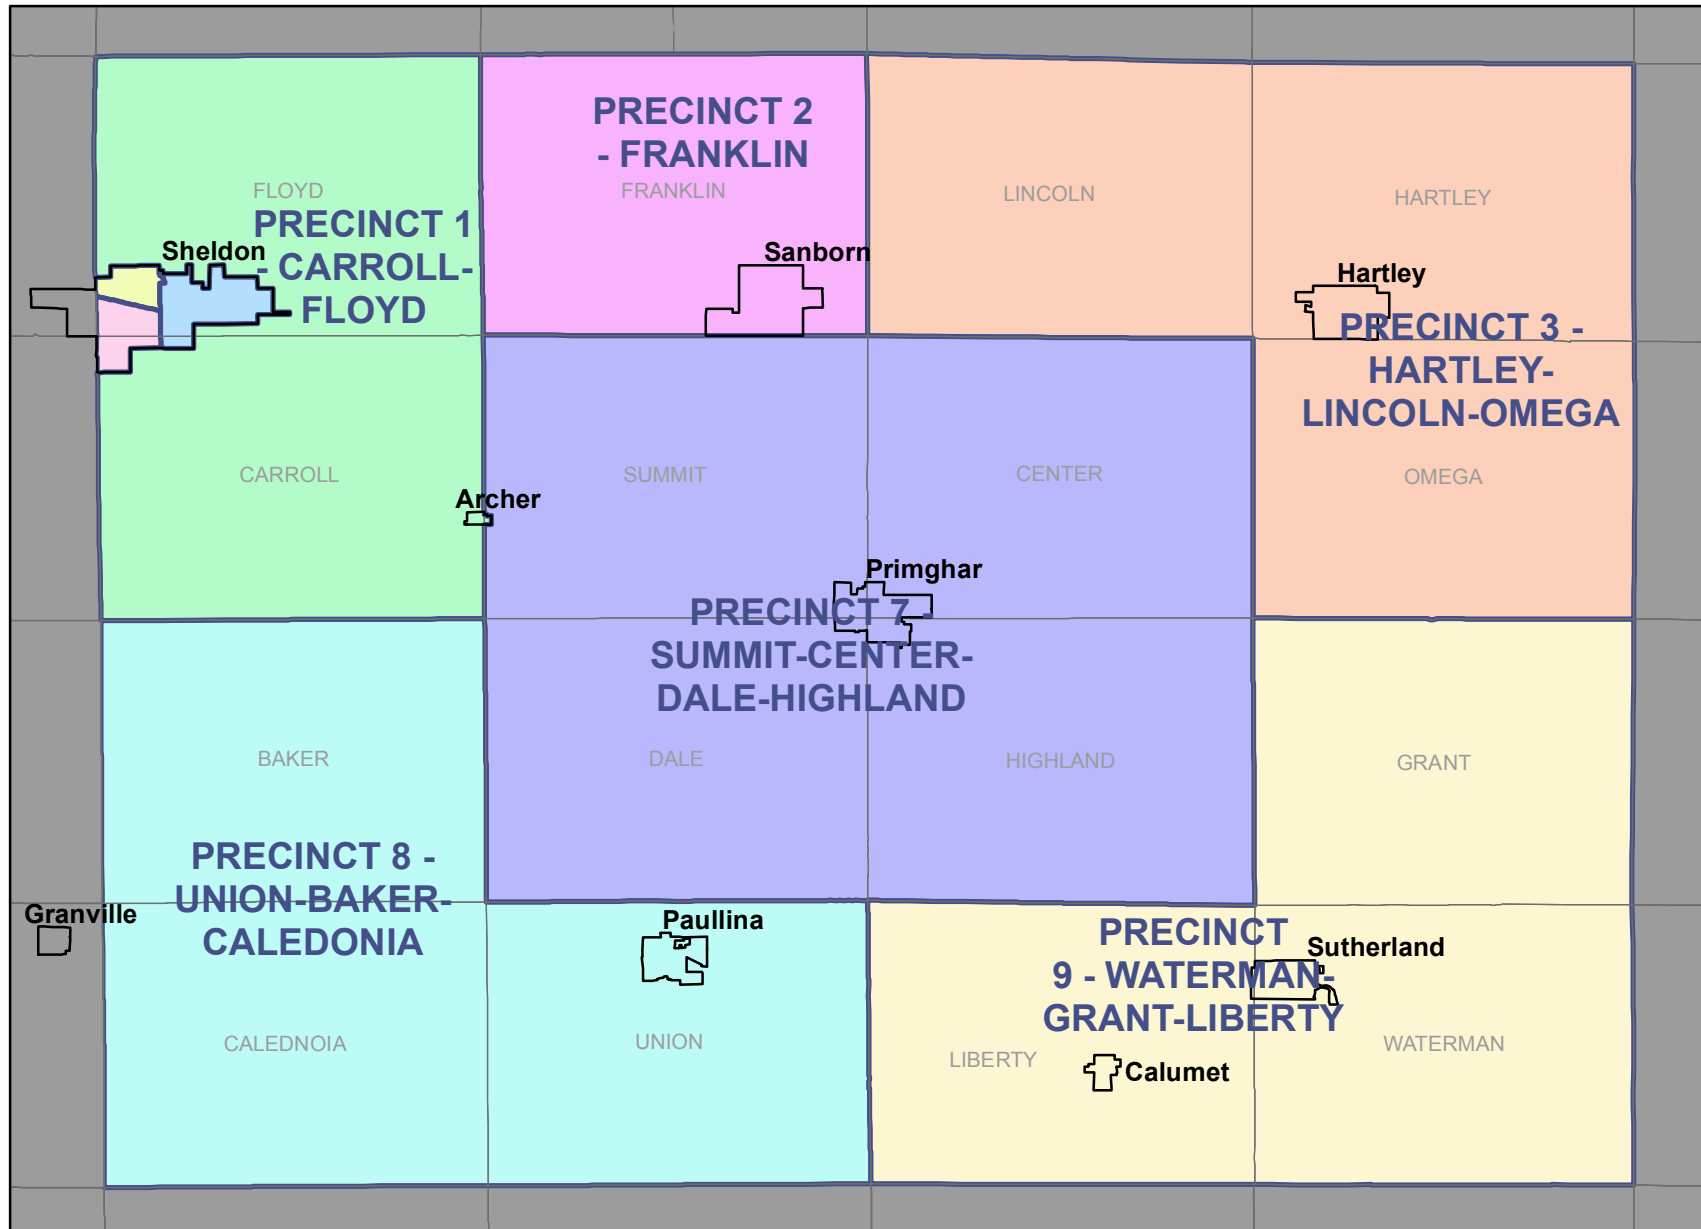

O'Brien County Precinct Map

City of Sheldon Inset Map

This map was prepared by the Secretary of State's office based on 2010 federal decennial Census Bureau boundary information and the city and county reprecincting plans approved by the Secretary of State's office. This map became effective January 15, 2012. Political subdivision boundaries may differ from those reflected here for a number of reasons. Check with the county auditor or city clerk for official precinct information.