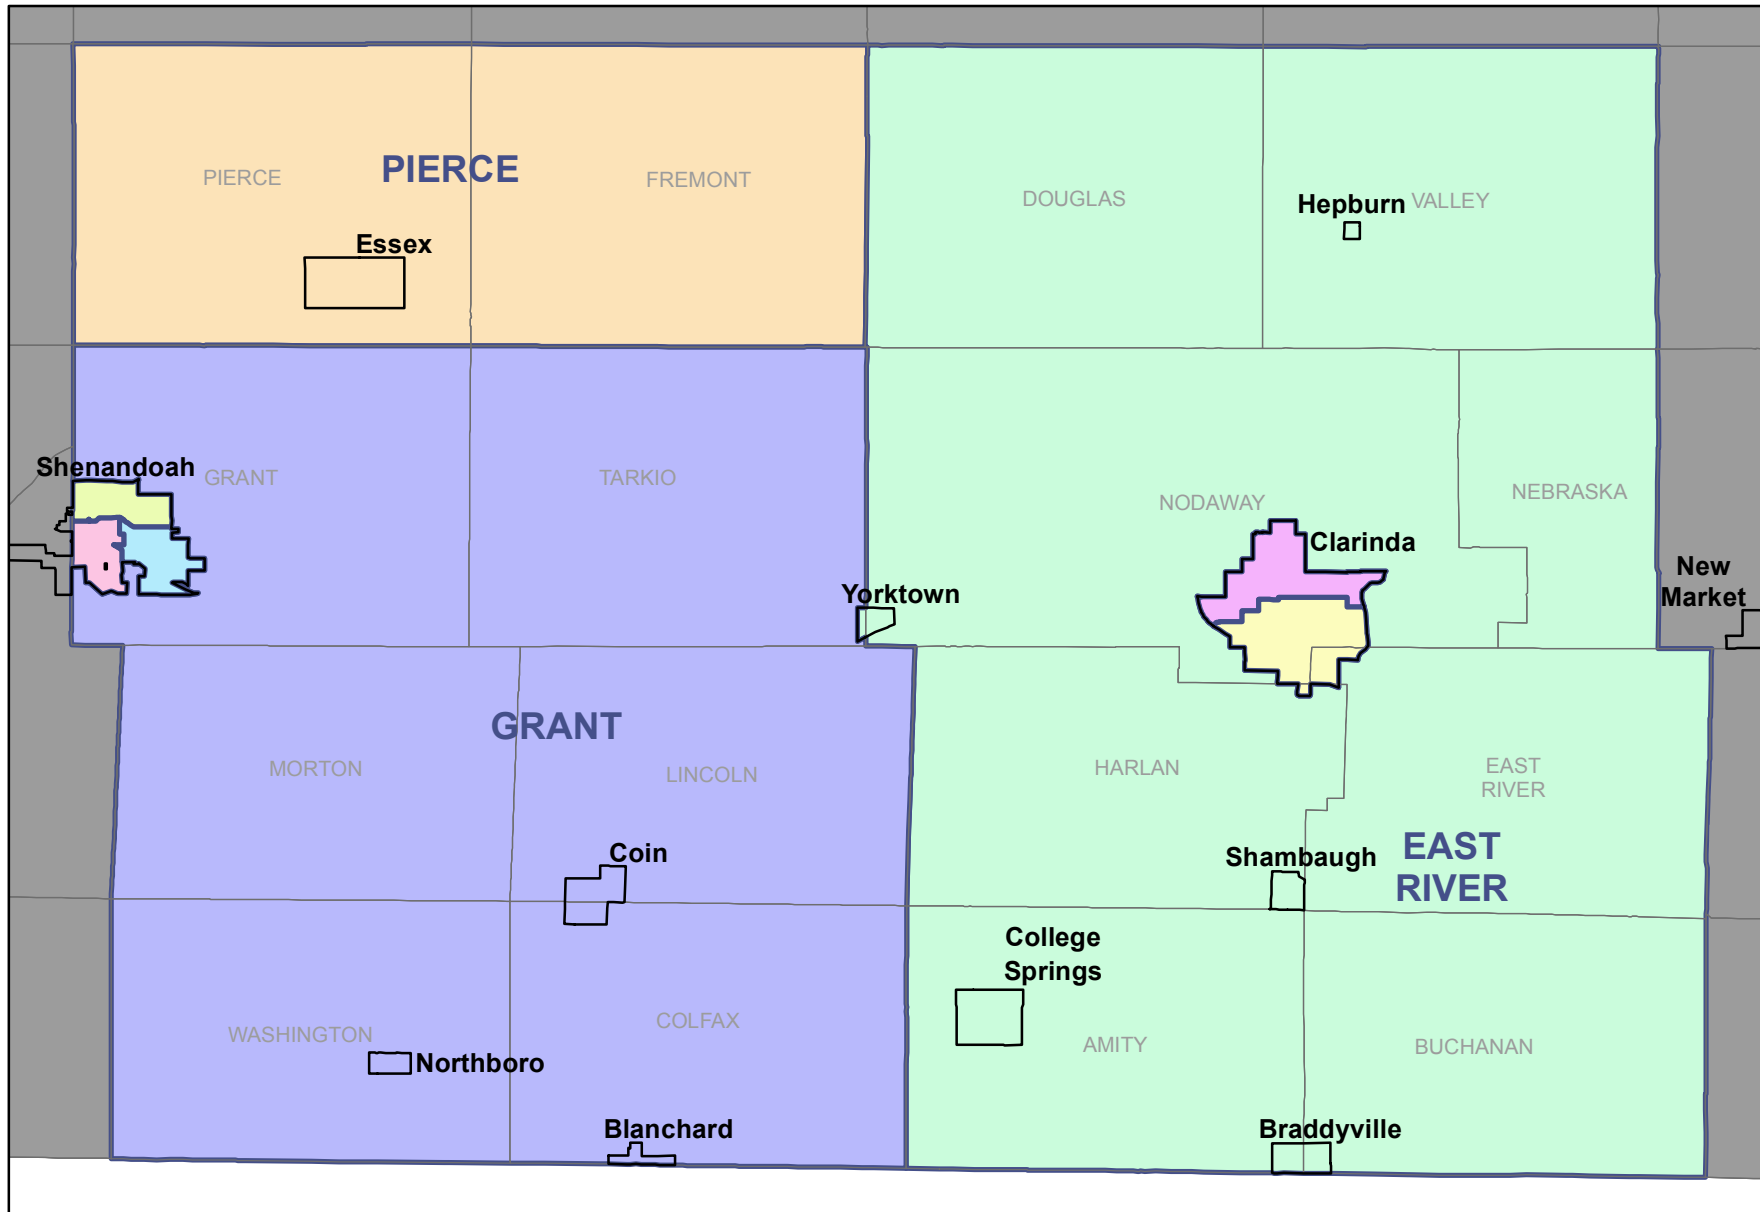

Page County Precinct Map

City of Shenandoah Inset Map

City of Clarinda Inset Map

-  City
-  Township
-  Precinct (shaded areas)

This map was prepared by the Secretary of State's office based on 2010 federal decennial Census Bureau boundary information and the city and county reprecincting plans approved by the Secretary of State's office. This map became effective January 15, 2012. Political subdivision boundaries may differ from those reflected here for a number of reasons. Check with the county auditor or city clerk for official precinct information.