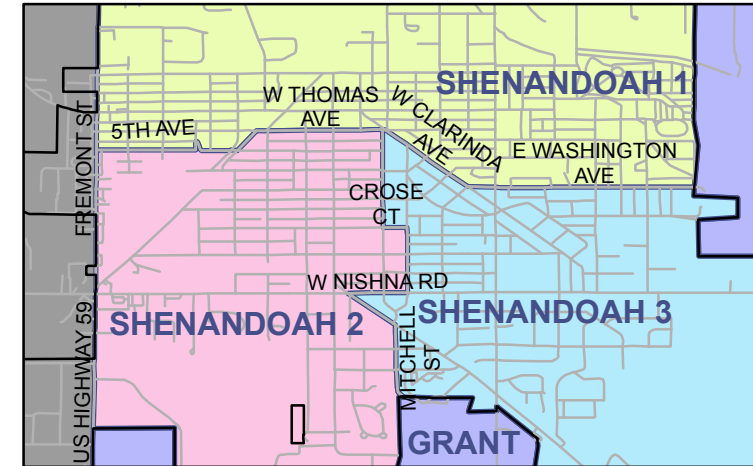

Page County Precinct Map

City of Shenandoah Inset Map

City of Clarinda Inset Map

-  City
-  Township
-  Precinct (shaded areas)

This map was prepared by the Secretary of State's office based on 2010 federal decennial Census Bureau boundary information and the city and county reprecincting plans approved by the Secretary of State's office. This map became effective January 15, 2012. Political subdivision boundaries may differ from those reflected here for a number of reasons. Check with the county auditor or city clerk for official precinct information.