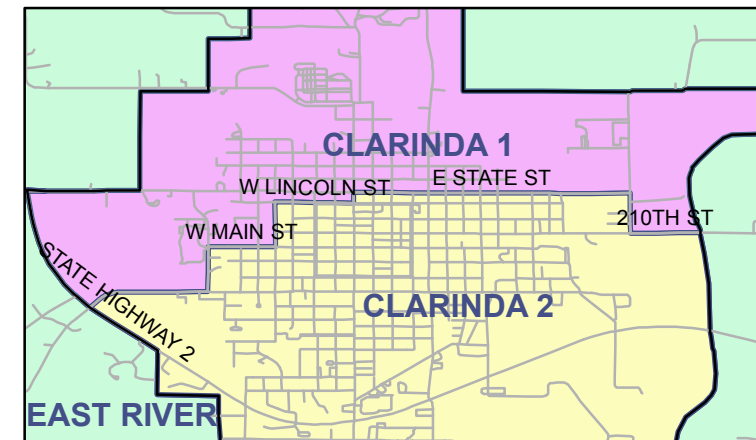

Page County Precinct Map

City of Shenandoah Inset Map

City of Clarinda Inset Map

-  City
-  Township
-  Precinct (shaded areas)

This map was prepared by the Secretary of State's office based on 2010 federal decennial Census Bureau boundary information and the city and county reprecincting plans approved by the Secretary of State's office. This map became effective January 15, 2012. Political subdivision boundaries may differ from those reflected here for a number of reasons. Check with the county auditor or city clerk for official precinct information.