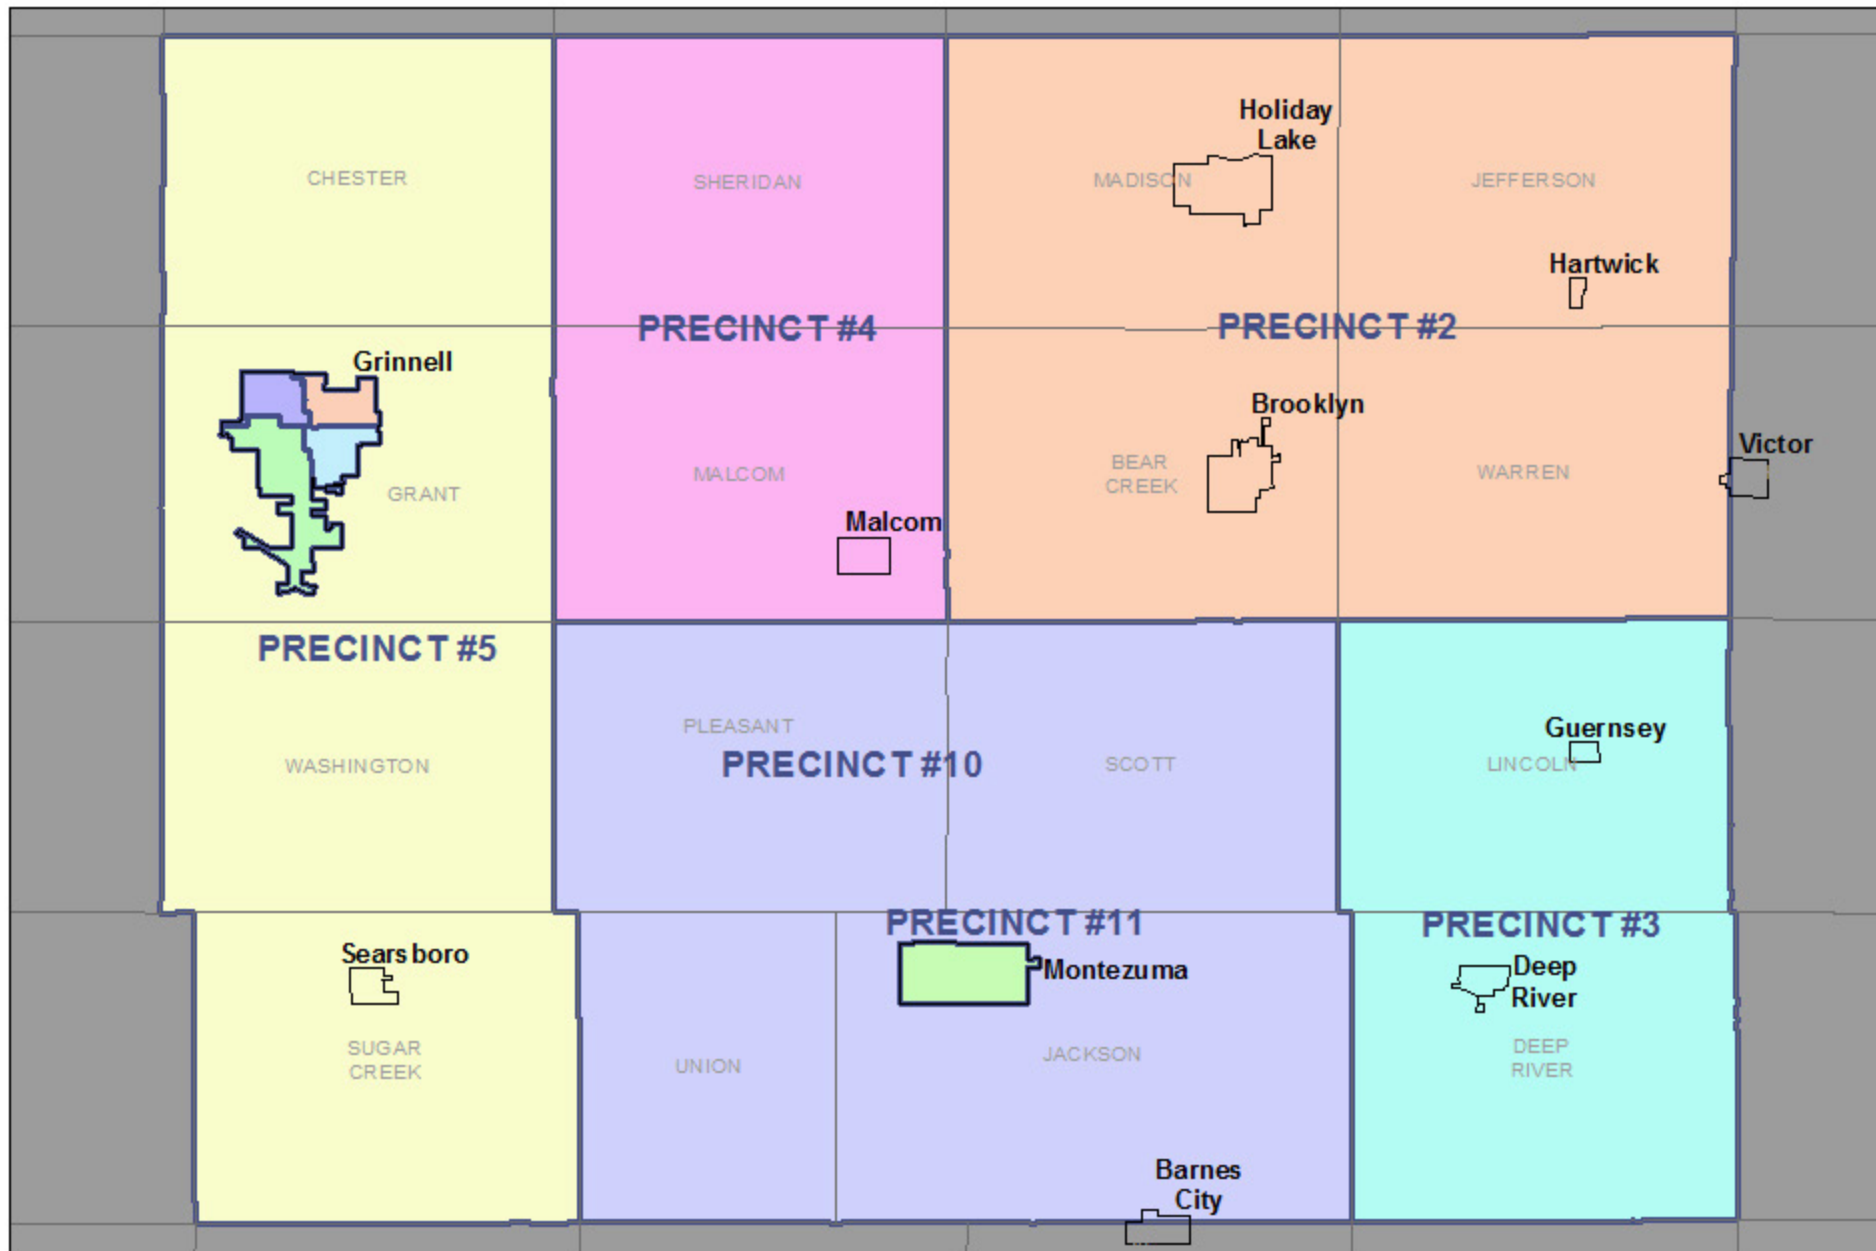

Poweshiek County Precinct Map

City of Grinnell Inset Map

This map was prepared by the Secretary of State's office based on 2010 federal decennial Census Bureau boundary information and the city and county reprecincting plans approved by the Secretary of State's office. This map became effective January 15, 2012. Political subdivision boundaries may differ from those reflected here for a number of reasons. Check with the county auditor or city clerk for official precinct information.