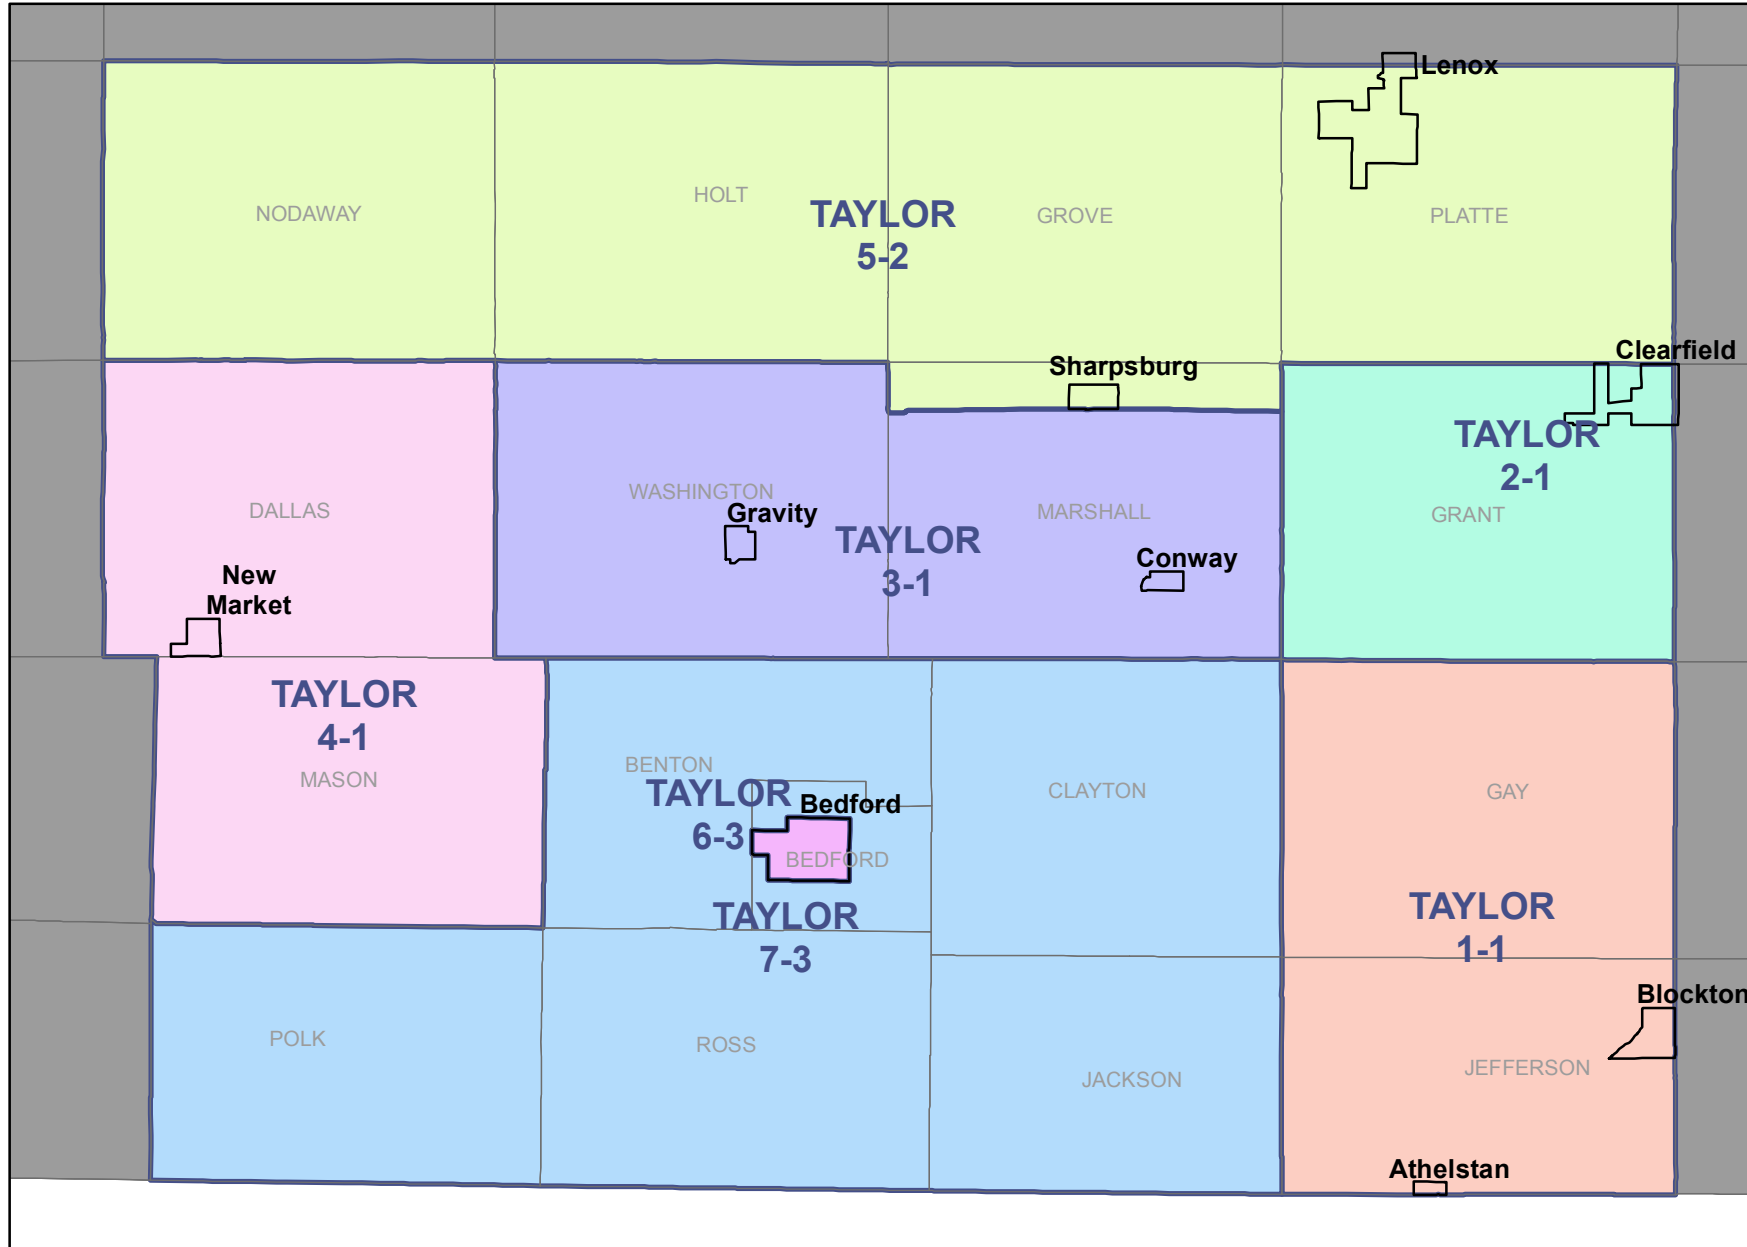

Taylor County Precinct Map

	City
	Township
	Precinct (shaded areas)

This map was prepared by the Secretary of State's office based on 2010 federal decennial Census Bureau boundary information and the city and county repincing plans approved by the Secretary of State's office. This map became effective January 15, 2012. Political subdivision boundaries may differ from those reflected here for a number of reasons. Check with the county auditor or city clerk for official precinct information.