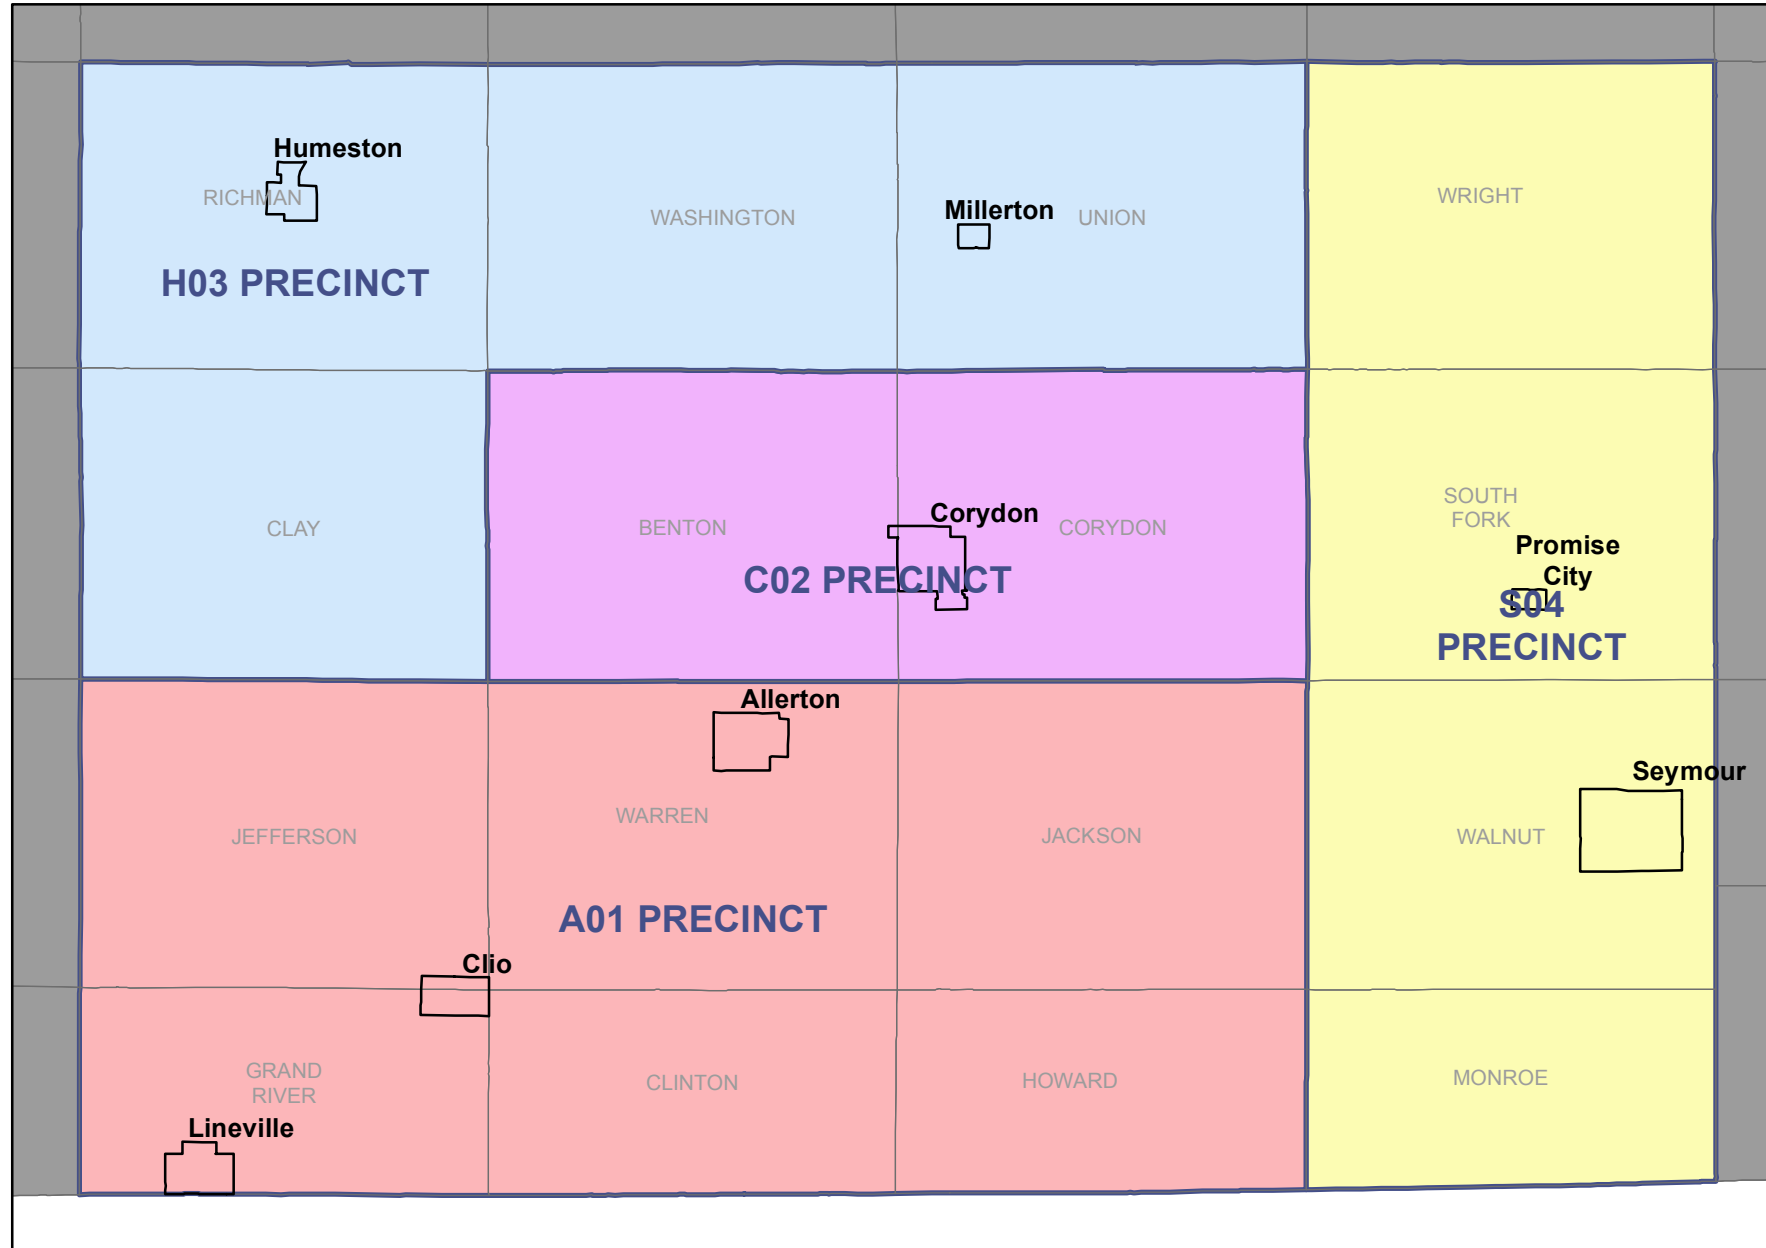

Wayne County Precinct Map

	City
	Township
	Precinct (shaded areas)

This map was prepared by the Secretary of State's office based on 2010 federal decennial Census Bureau boundary information and the city and county reprecincting plans approved by the Secretary of State's office. This map became effective January 15, 2012. Political subdivision boundaries may differ from those reflected here for a number of reasons. Check with the county auditor or city clerk for official precinct information.