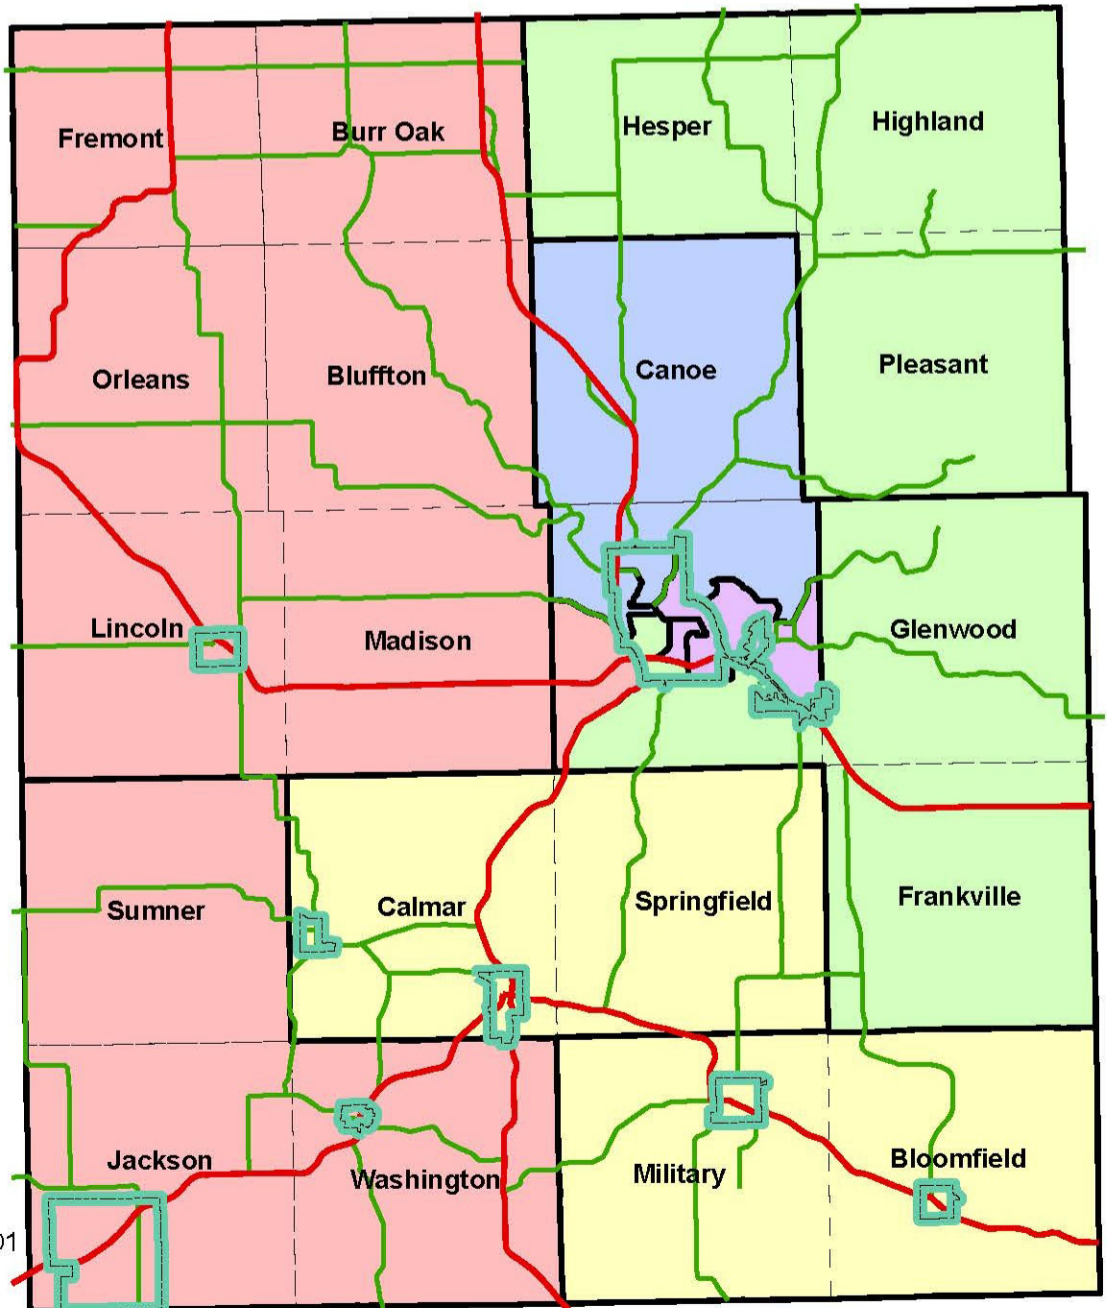

Legend
 Precincts Corporate Limits Political Townships

Voting Precincts

- 1 Hesper, Highland, and Pleasant
- 2 Frankville, Glenwood, Decorah W3 & part of Decorah Twp in Supervisor D1
- 3 Decorah Ward 1, and the part of Decorah Township in Supervisor D2
- 4 Decorah Ward 2
- 5 Canoe, Decorah Ward 4, and the part of Decorah Township in Supervisor District 3
- 6 Decorah Ward 5
- 7 Calmar and Springfield
- 8 Military and Bloomfield
- 9 Bluffton, Burr Oak, Fremont, Lincoln, Madison, and Orleans
- 10 Jackson, Sumner, and Washington
- 11 Part of Decorah Township in Supervisor District 5

Effective Jan 15th 2012

Supervisor Districts D1 D2 D3 D4 D5