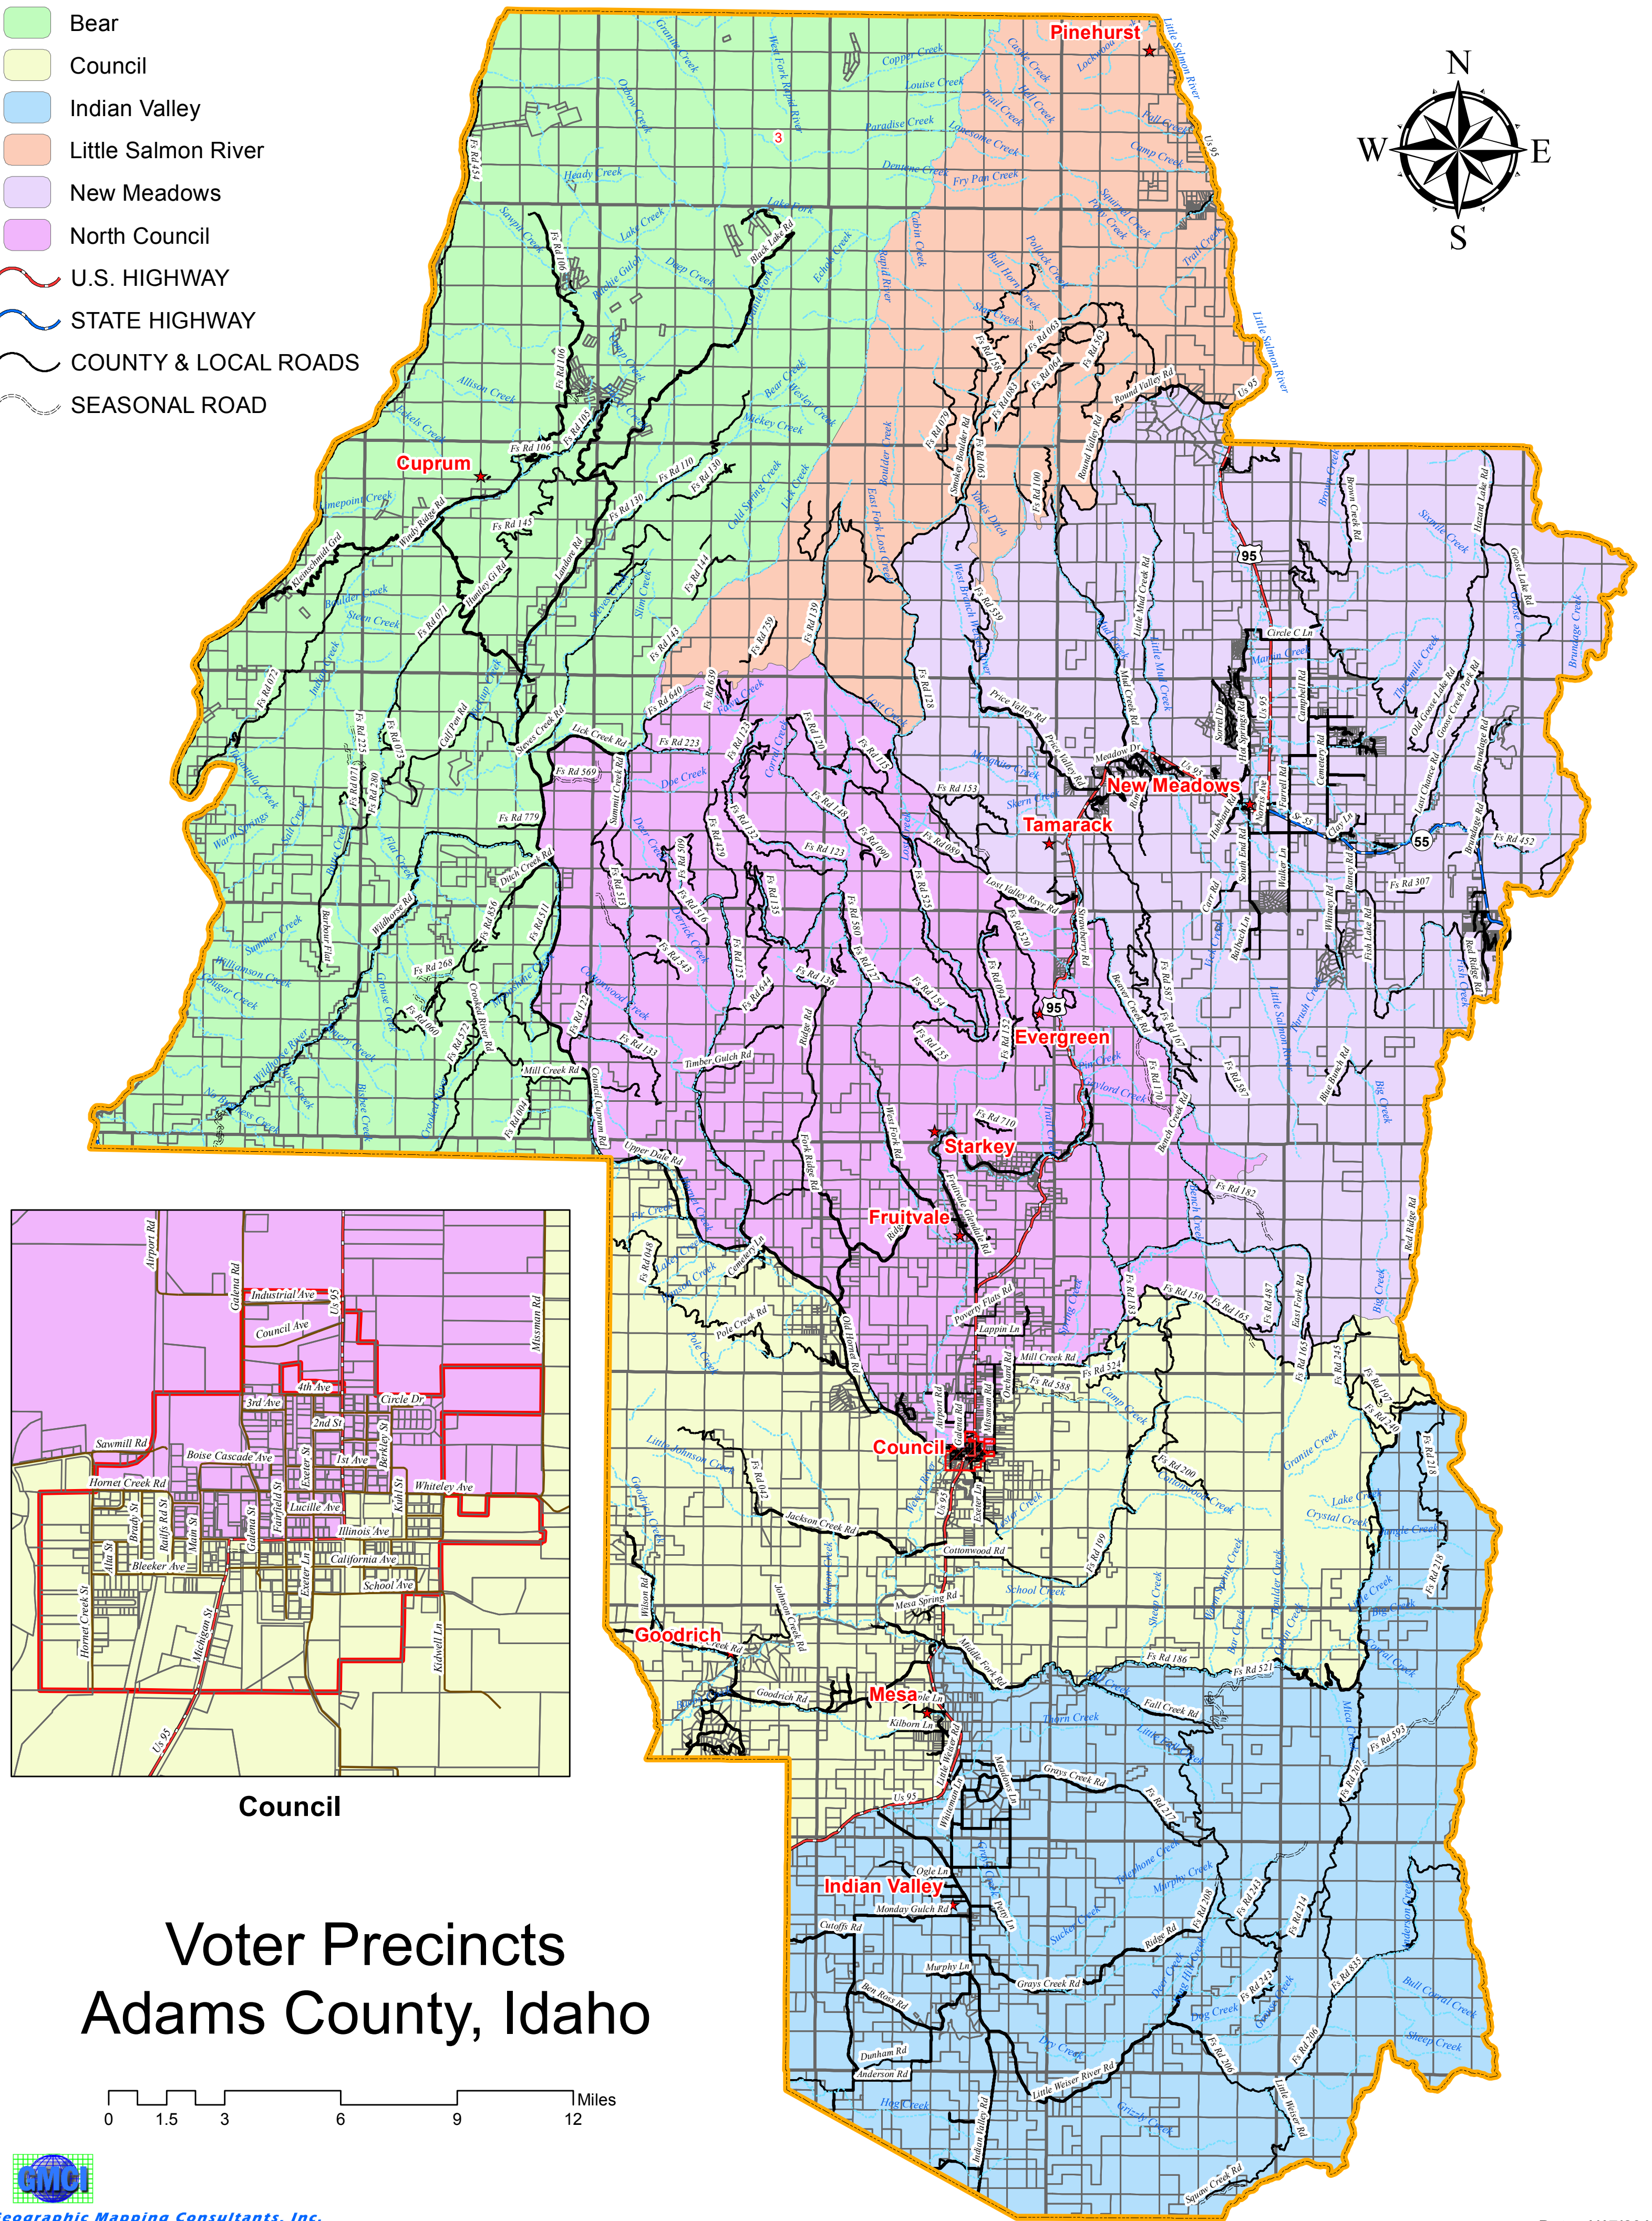

Voter Precincts

- Bear
- Council
- Indian Valley
- Little Salmon River
- New Meadows
- North Council
- U.S. HIGHWAY
- STATE HIGHWAY
- COUNTY & LOCAL ROADS
- SEASONAL ROAD

Council

Voter Precincts Adams County, Idaho