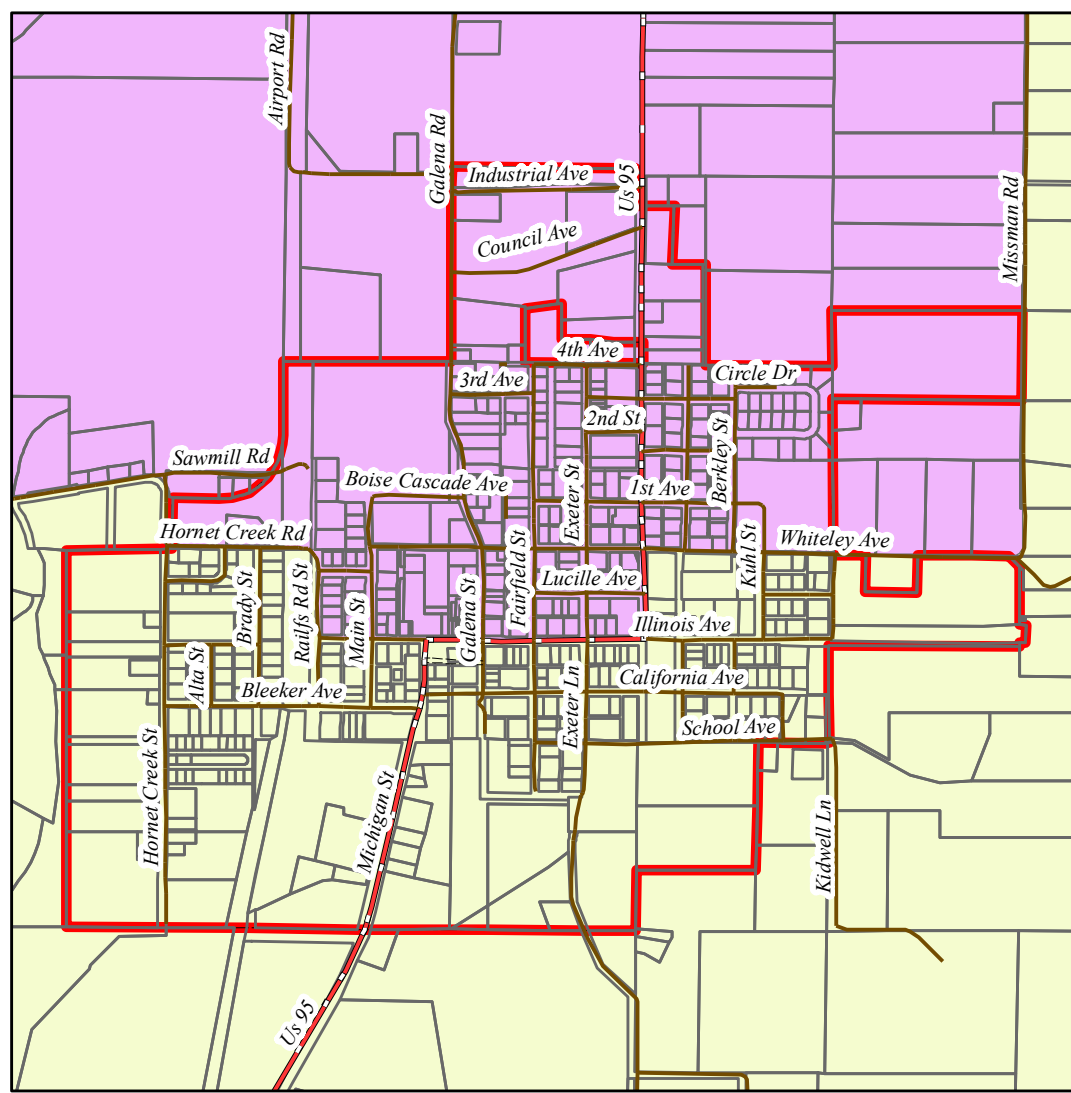

Voter Precincts

- Bear
- Council
- Indian Valley
- Little Salmon River
- New Meadows
- North Council
- U.S. HIGHWAY
- STATE HIGHWAY
- COUNTY & LOCAL ROADS
- SEASONAL ROAD

Council

Voter Precincts Adams County, Idaho