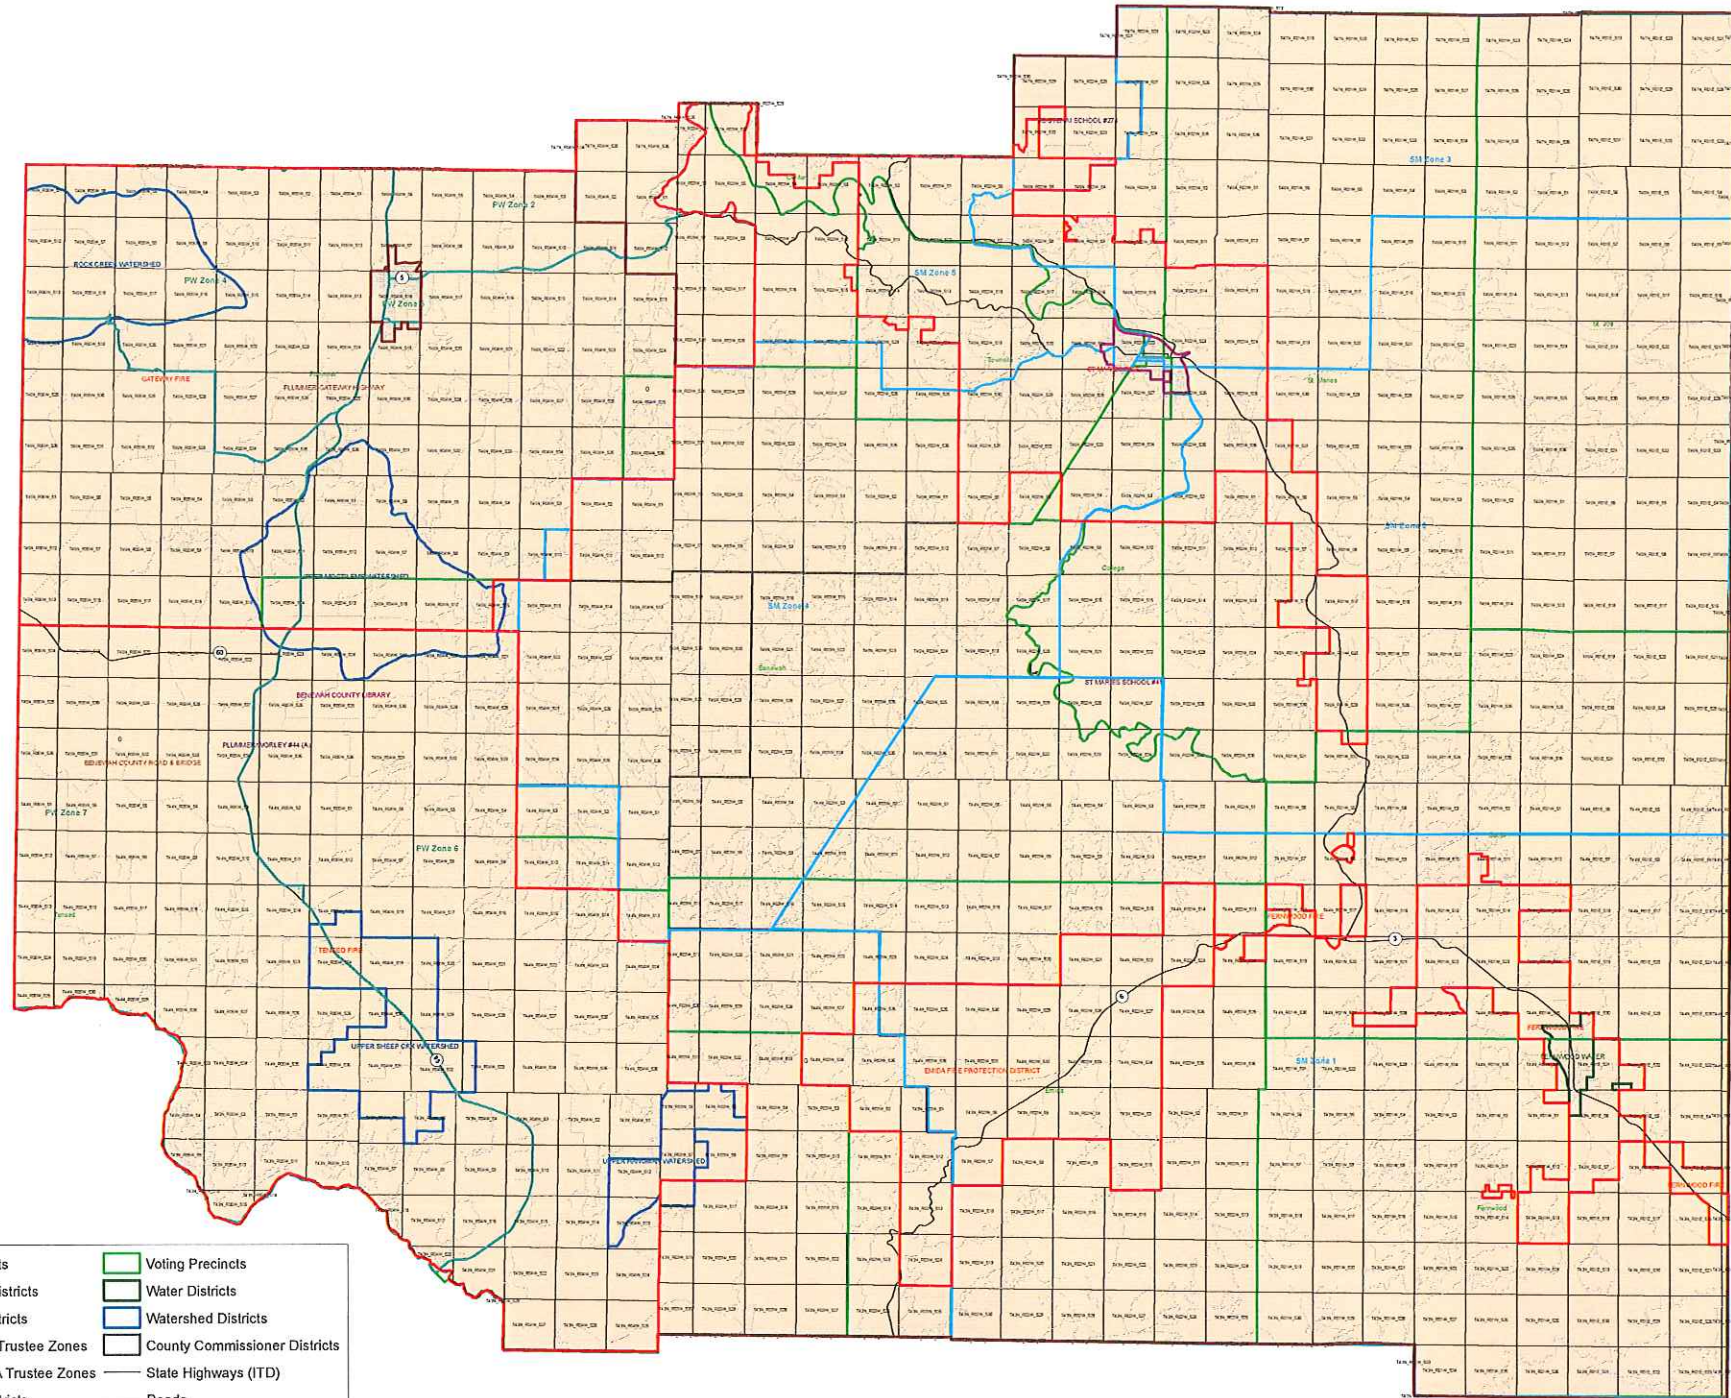

Benewah County Election Districts - 2013

- Fire Districts
- Highway Districts
- Library Districts
- School 41 Trustee Zones
- School 44A Trustee Zones
- School Districts
- Voting Precincts
- Water Districts
- Watershed Districts
- County Commissioner Districts
- State Highways (ITD)
- Roads
- Section Lines (BLM)