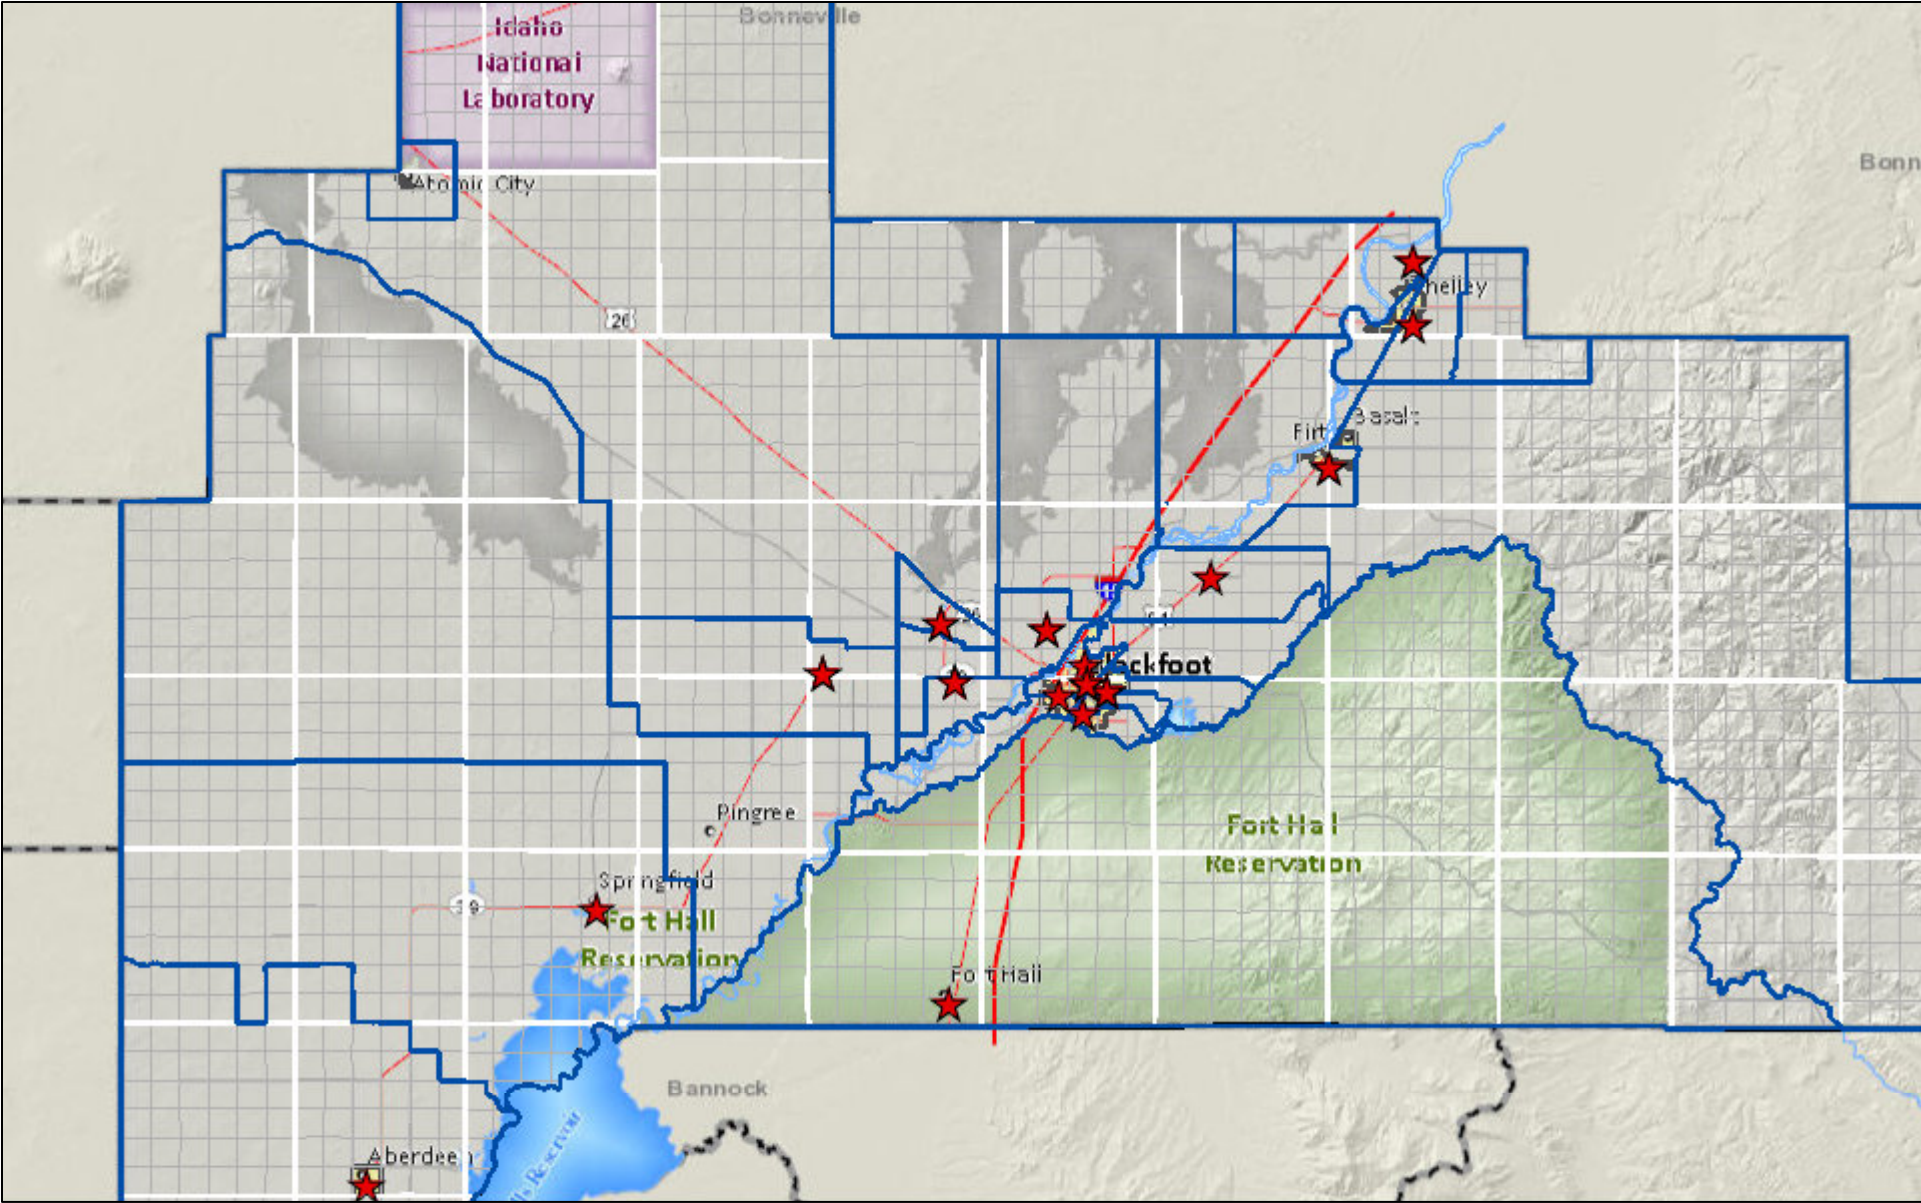

Bingham County Web Map

3/20/2018, 1:13:33 PM

- ★ Polling_Places
- County Boundary
- City Boundaries
- Voting Precinct Boundaries
- Townships
- Section Lines
- Snake River