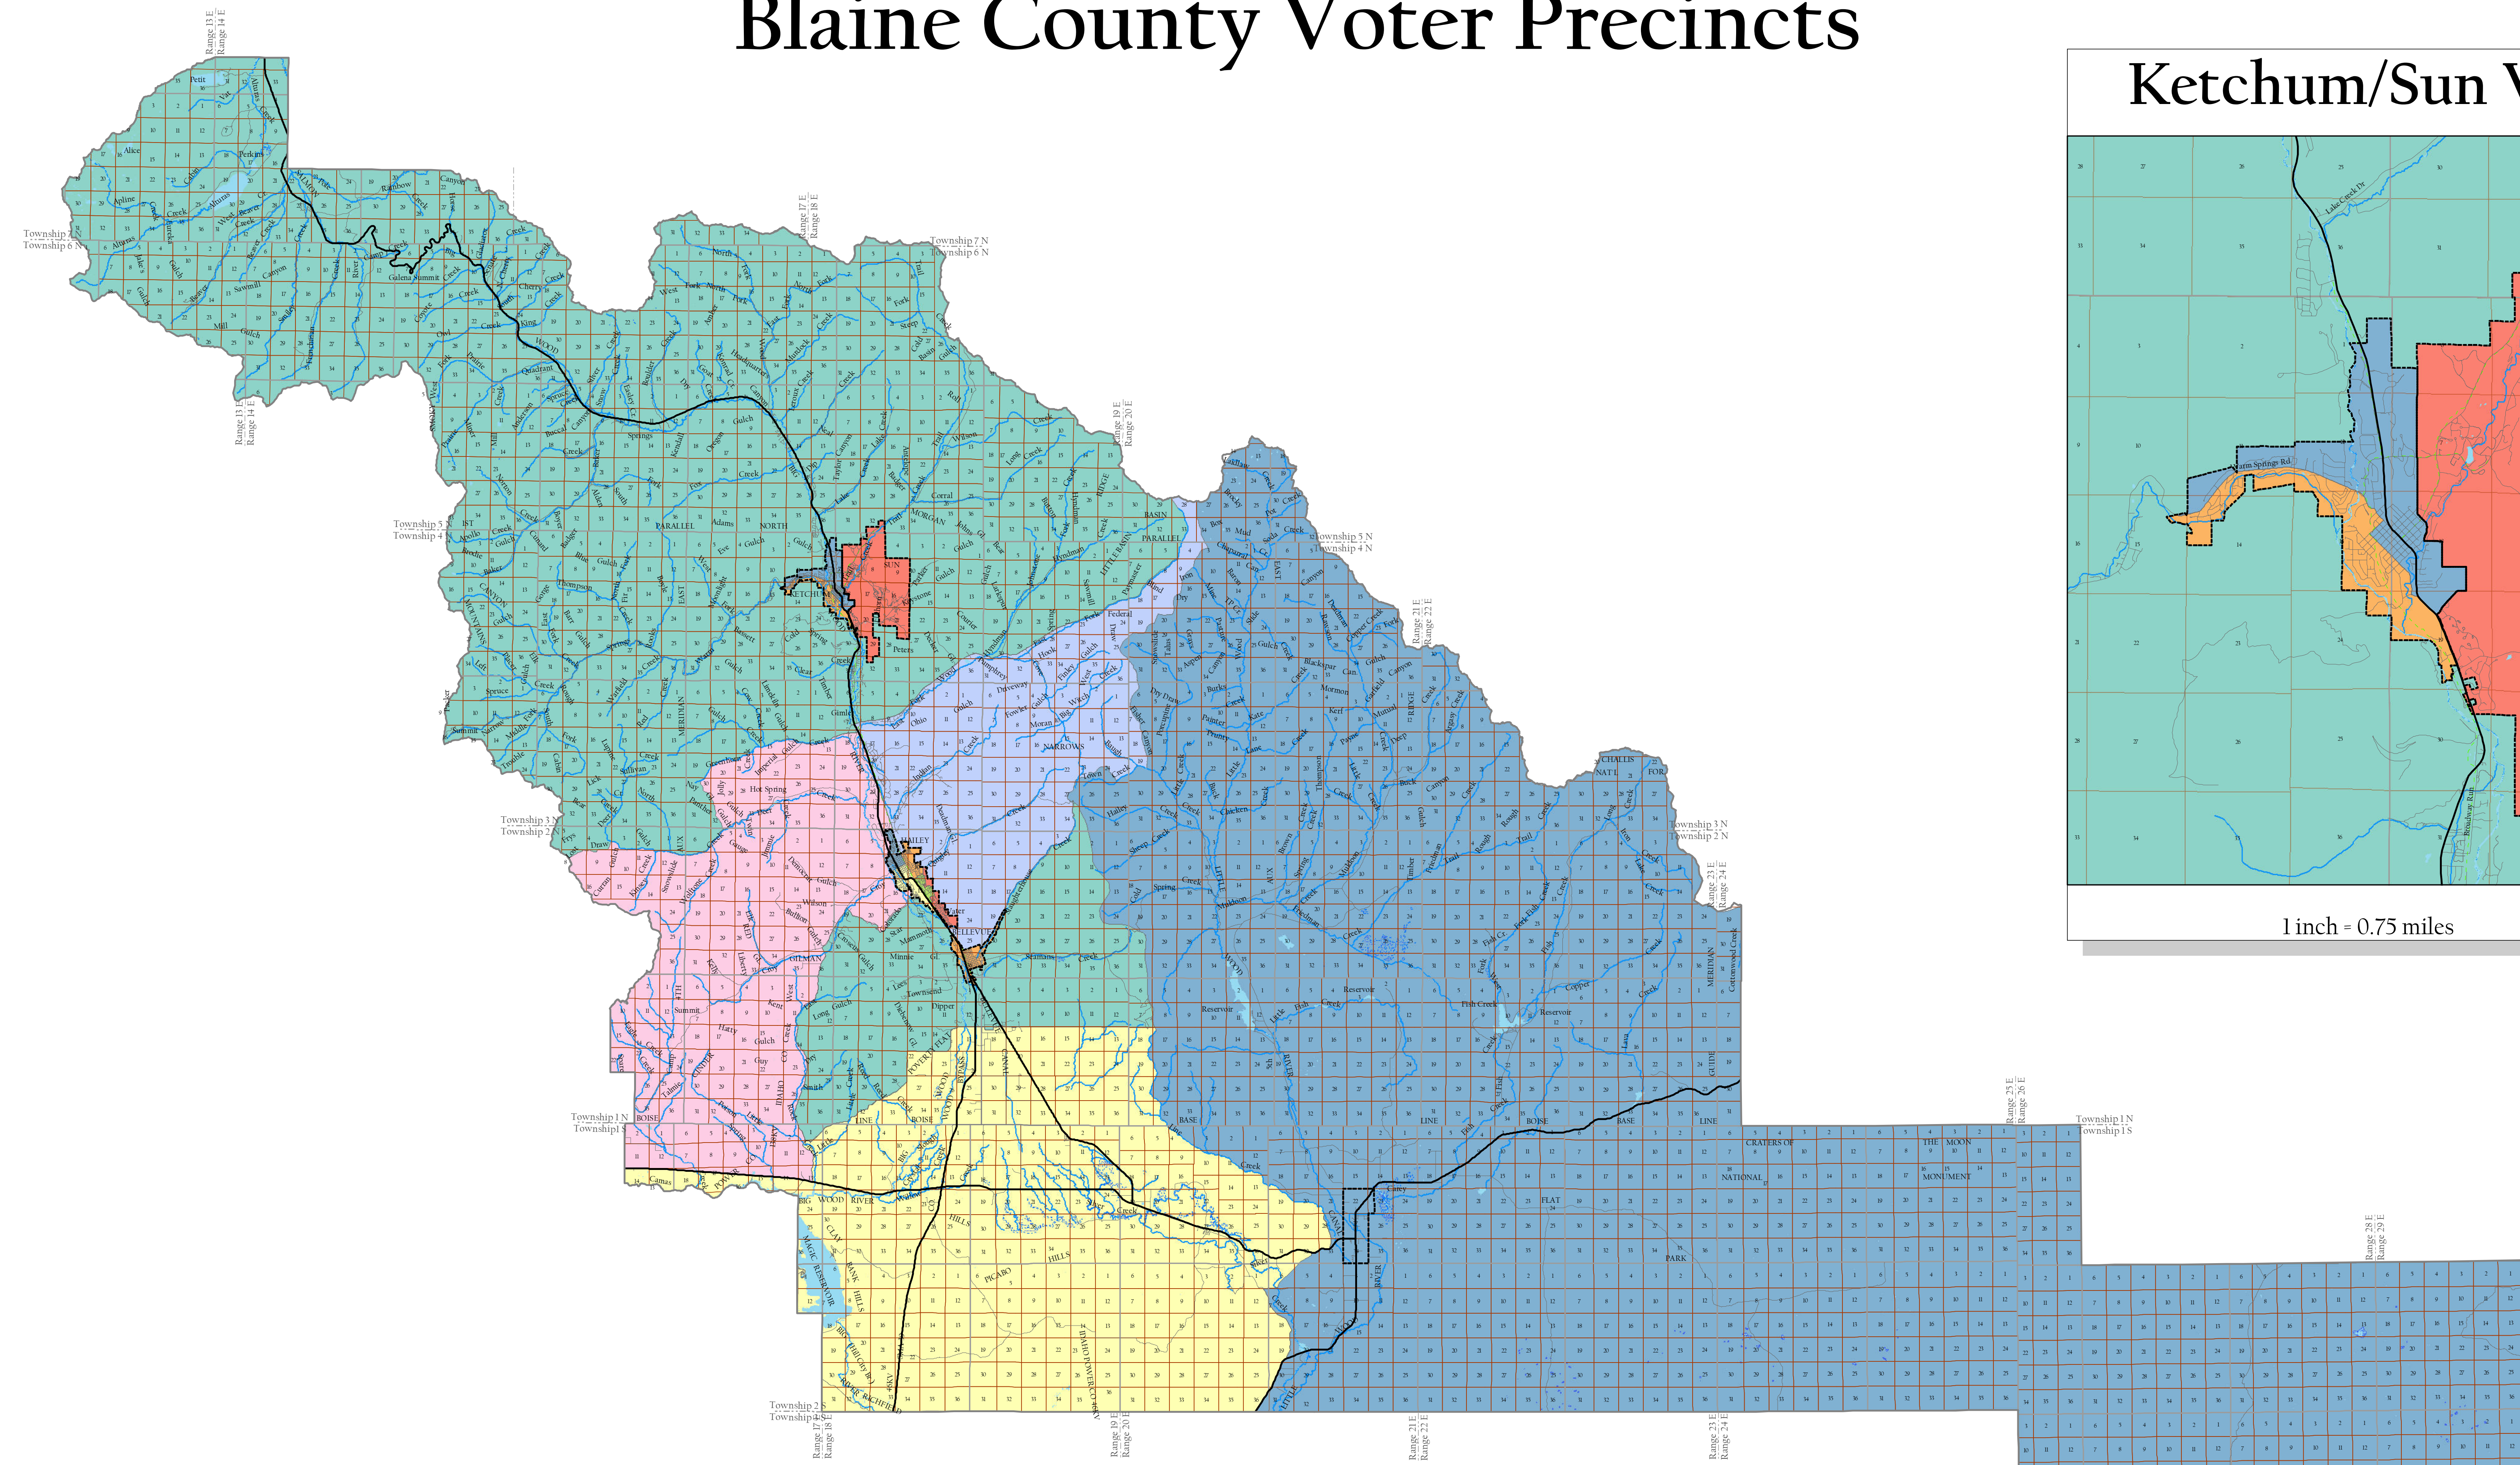

Blaine County GIS

Blaine County Voter Precincts

Legend

- City Boundaries
- Roads
- Townships
- Sections
- 1 North Blaine County
- 2 Sun Valley
- 3 North Ketchum
- 4 South Ketchum
- 5 Quigley
- 6 Deer Creek
- 7 NW Hailey
- 8 NE Hailey
- 9 SW Hailey
- 10 NW Woodside
- 11 SE Woodside
- 12 Poverty Flat
- 13 Bellevue
- 14 Carey
- 15 Gannet/Picabo
- 16 Yale

N

0 3 6 9 12 Miles

1 inch = 3 miles

This is a compilation of records as they appear in Blaine County. While it is a faithful reproduction of this information it has NOT been reviewed for accuracy. This map should be used ONLY for reference purposes and Blaine County is not responsible for any inaccuracies herein contained.