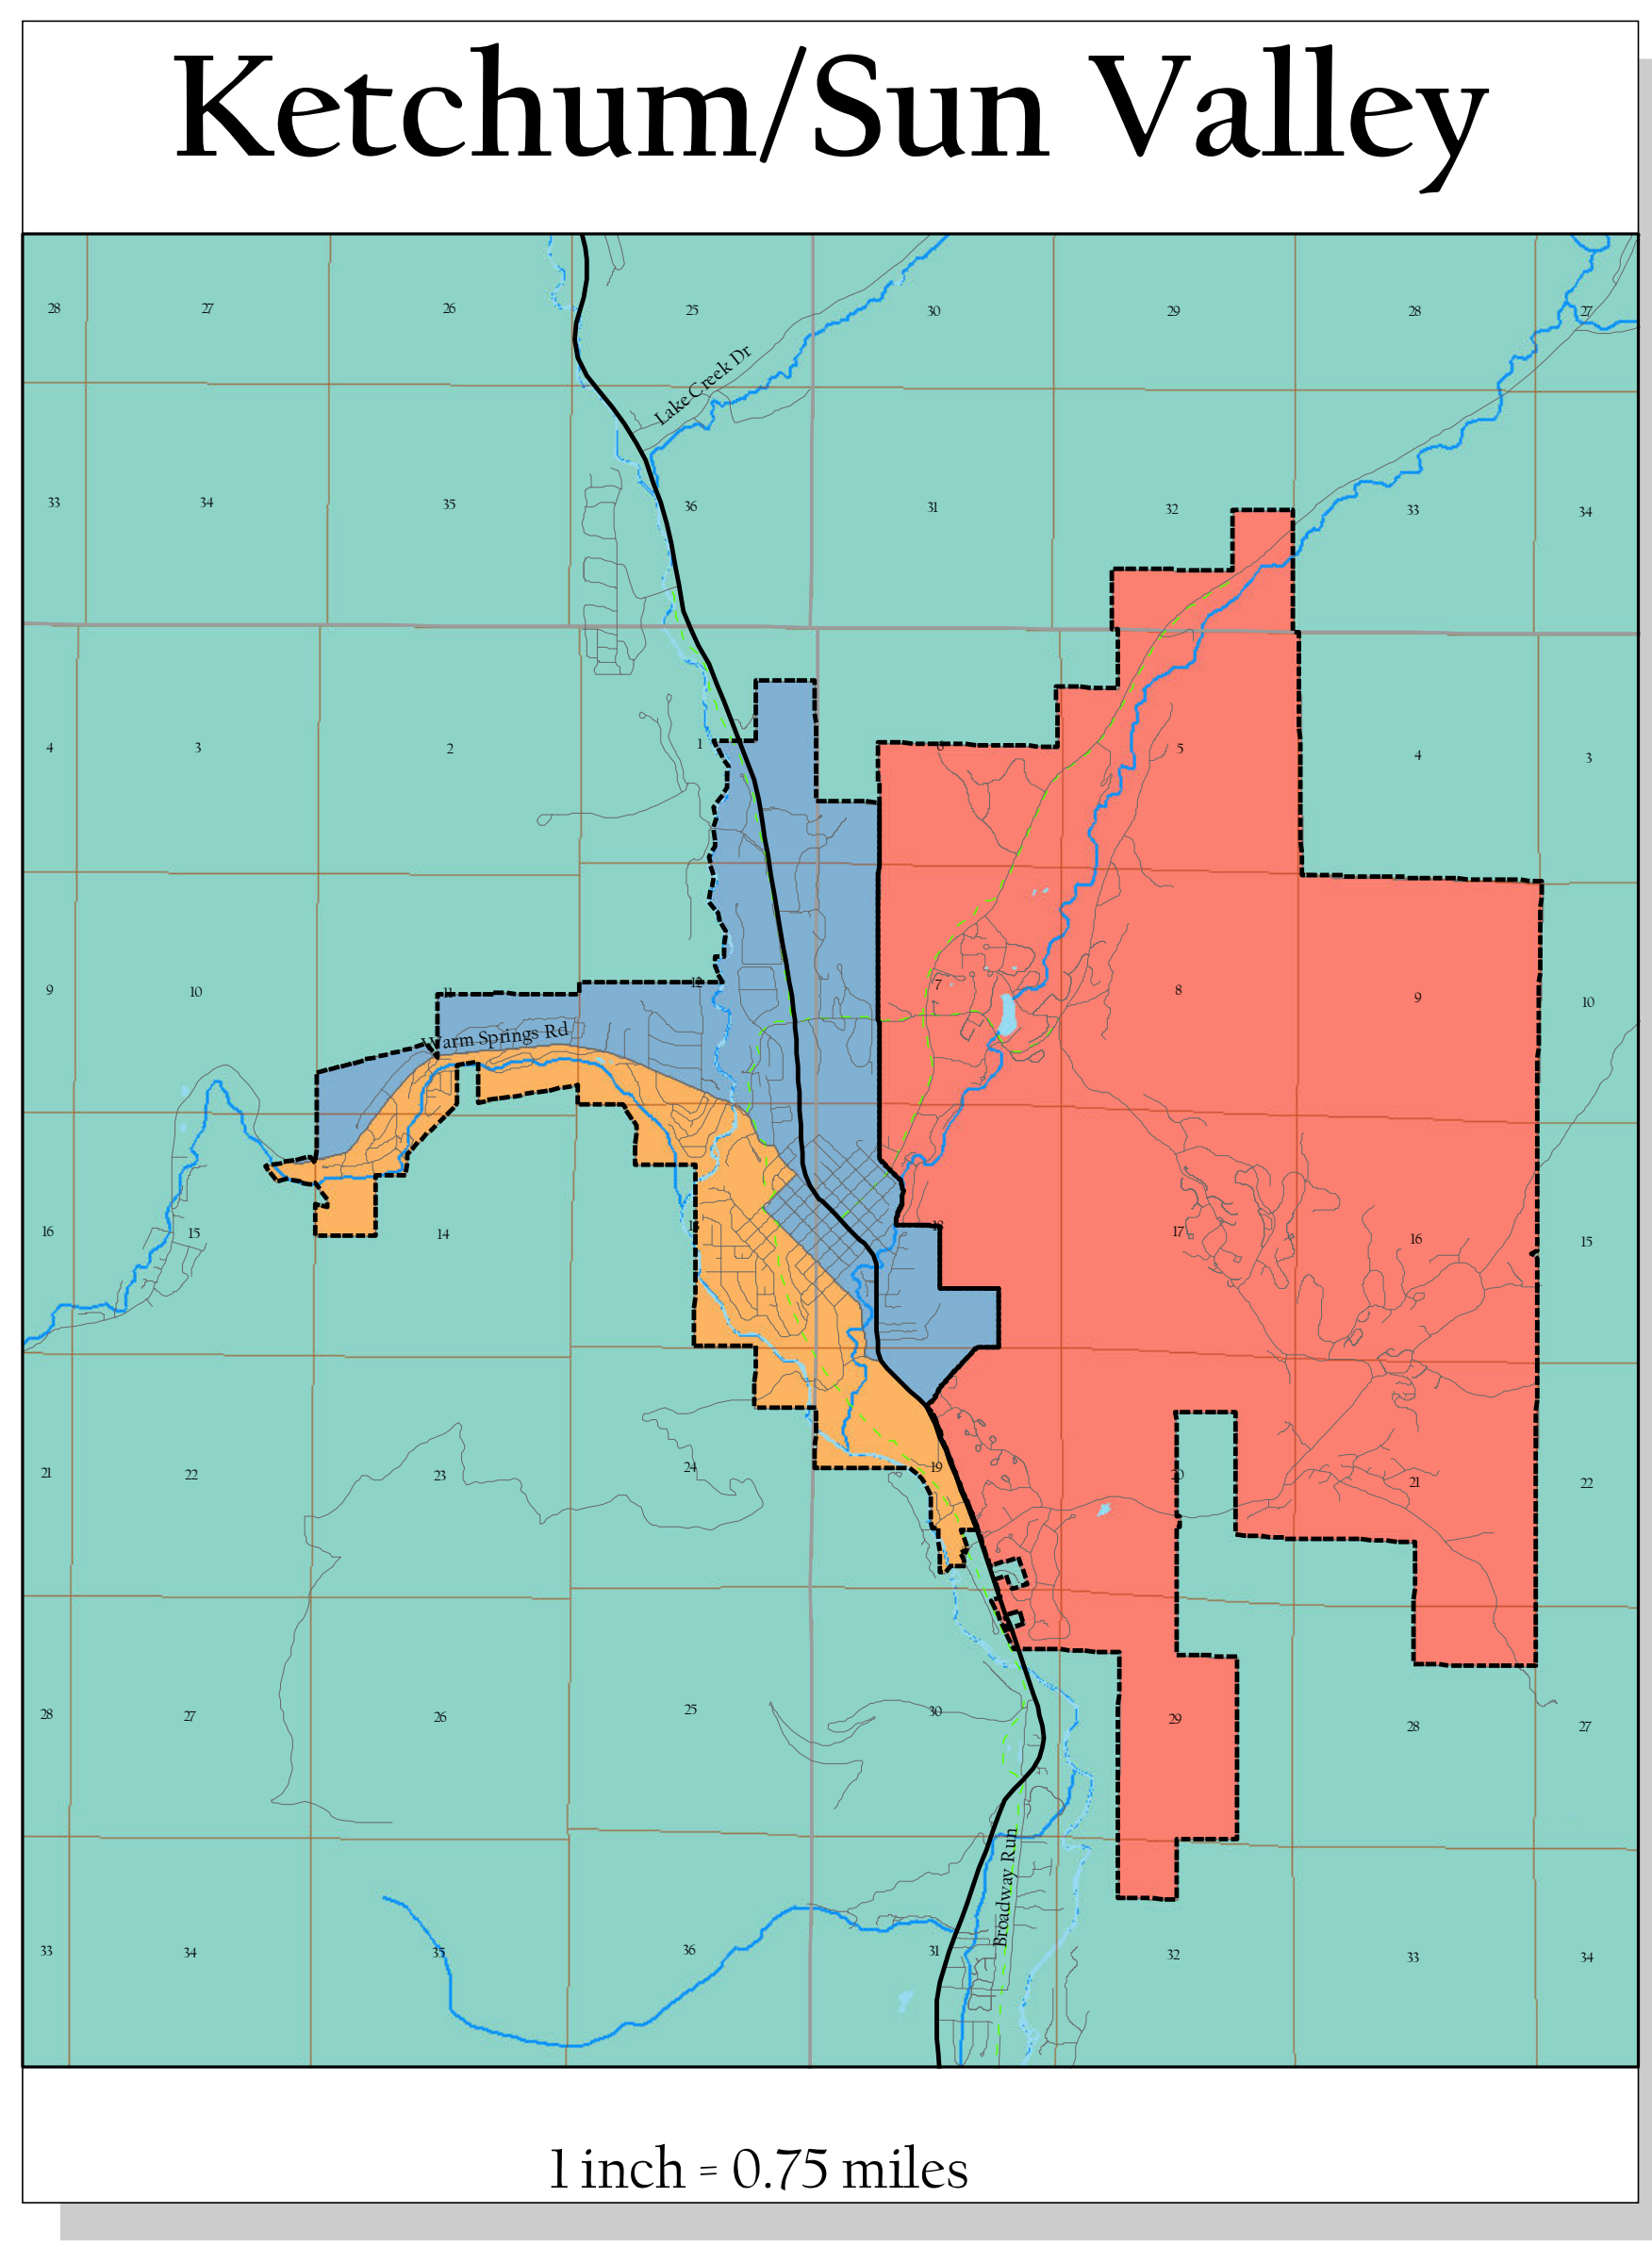

Blaine County GIS

Blaine County Voter Precincts

Legend

- City Boundaries
- Roads
- Townships
- Sections
- 1 North Blaine County
- 2 Sun Valley
- 3 North Ketchum
- 4 South Ketchum
- 5 Quigley
- 6 Deer Creek
- 7 NW Hailey
- 8 NE Hailey
- 9 SW Hailey
- 10 NW Woodside
- 11 SE Woodside
- 12 Poverty Flat
- 13 Bellevue
- 14 Carey
- 15 Gannet/Picabo
- 16 Yale

N

0 3 6 9 12 Miles

1 inch = 3 miles

This is a compilation of records as they appear in Blaine County. While it is a faithful reproduction of this information it has NOT been reviewed for accuracy. This map should be used ONLY for reference purposes and Blaine County is not responsible for any inaccuracies herein contained.