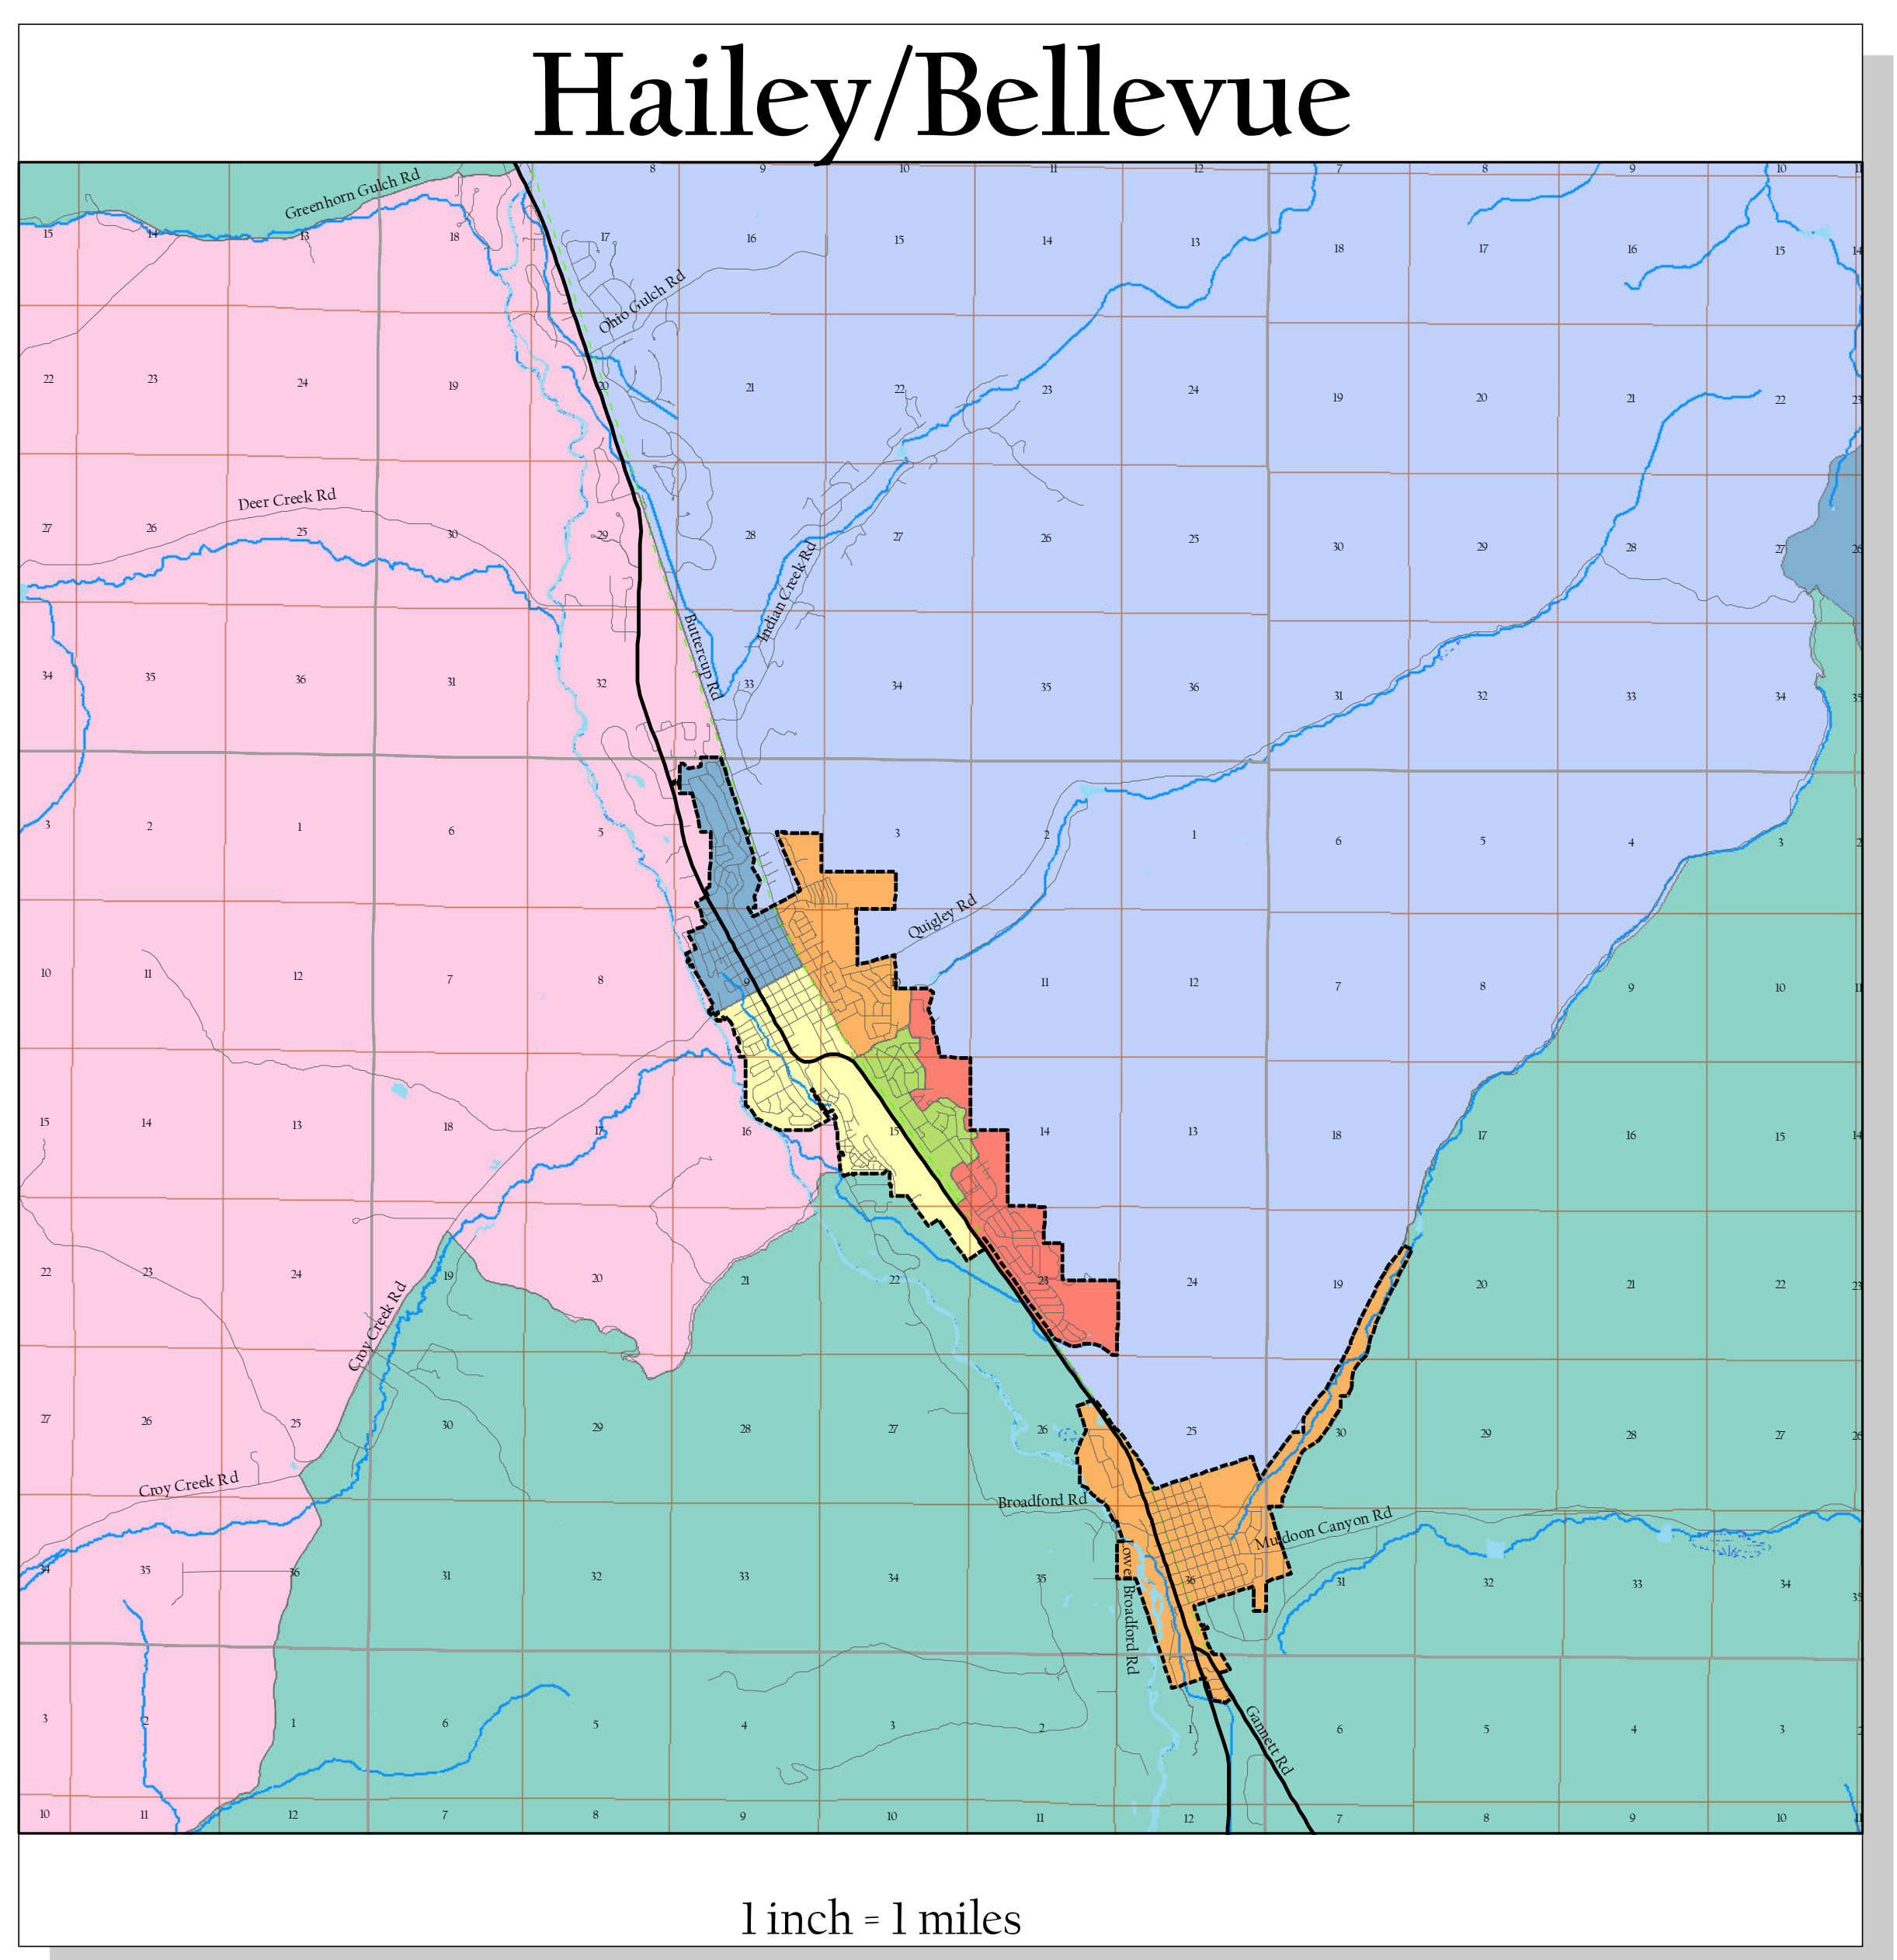

Blaine County GIS

Blaine County Voter Precincts

Legend

- City Boundaries
- Roads
- Townships
- Sections
- 1 North Blaine County
- 2 Sun Valley
- 3 North Ketchum
- 4 South Ketchum
- 5 Quigley
- 6 Deer Creek
- 7 NW Hailey
- 8 NE Hailey
- 9 SW Hailey
- 10 NW Woodside
- 11 SE Woodside
- 12 Poverty Flat
- 13 Bellevue
- 14 Carey
- 15 Gannet/Picabo
- 16 Yale

N

0 3 6 9 12 Miles

1 inch = 3 miles

This is a compilation of records as they appear in Blaine County. While it is a faithful reproduction of this information it has NOT been reviewed for accuracy. This map should be used ONLY for reference purposes and Blaine County is not responsible for any inaccuracies herein contained.