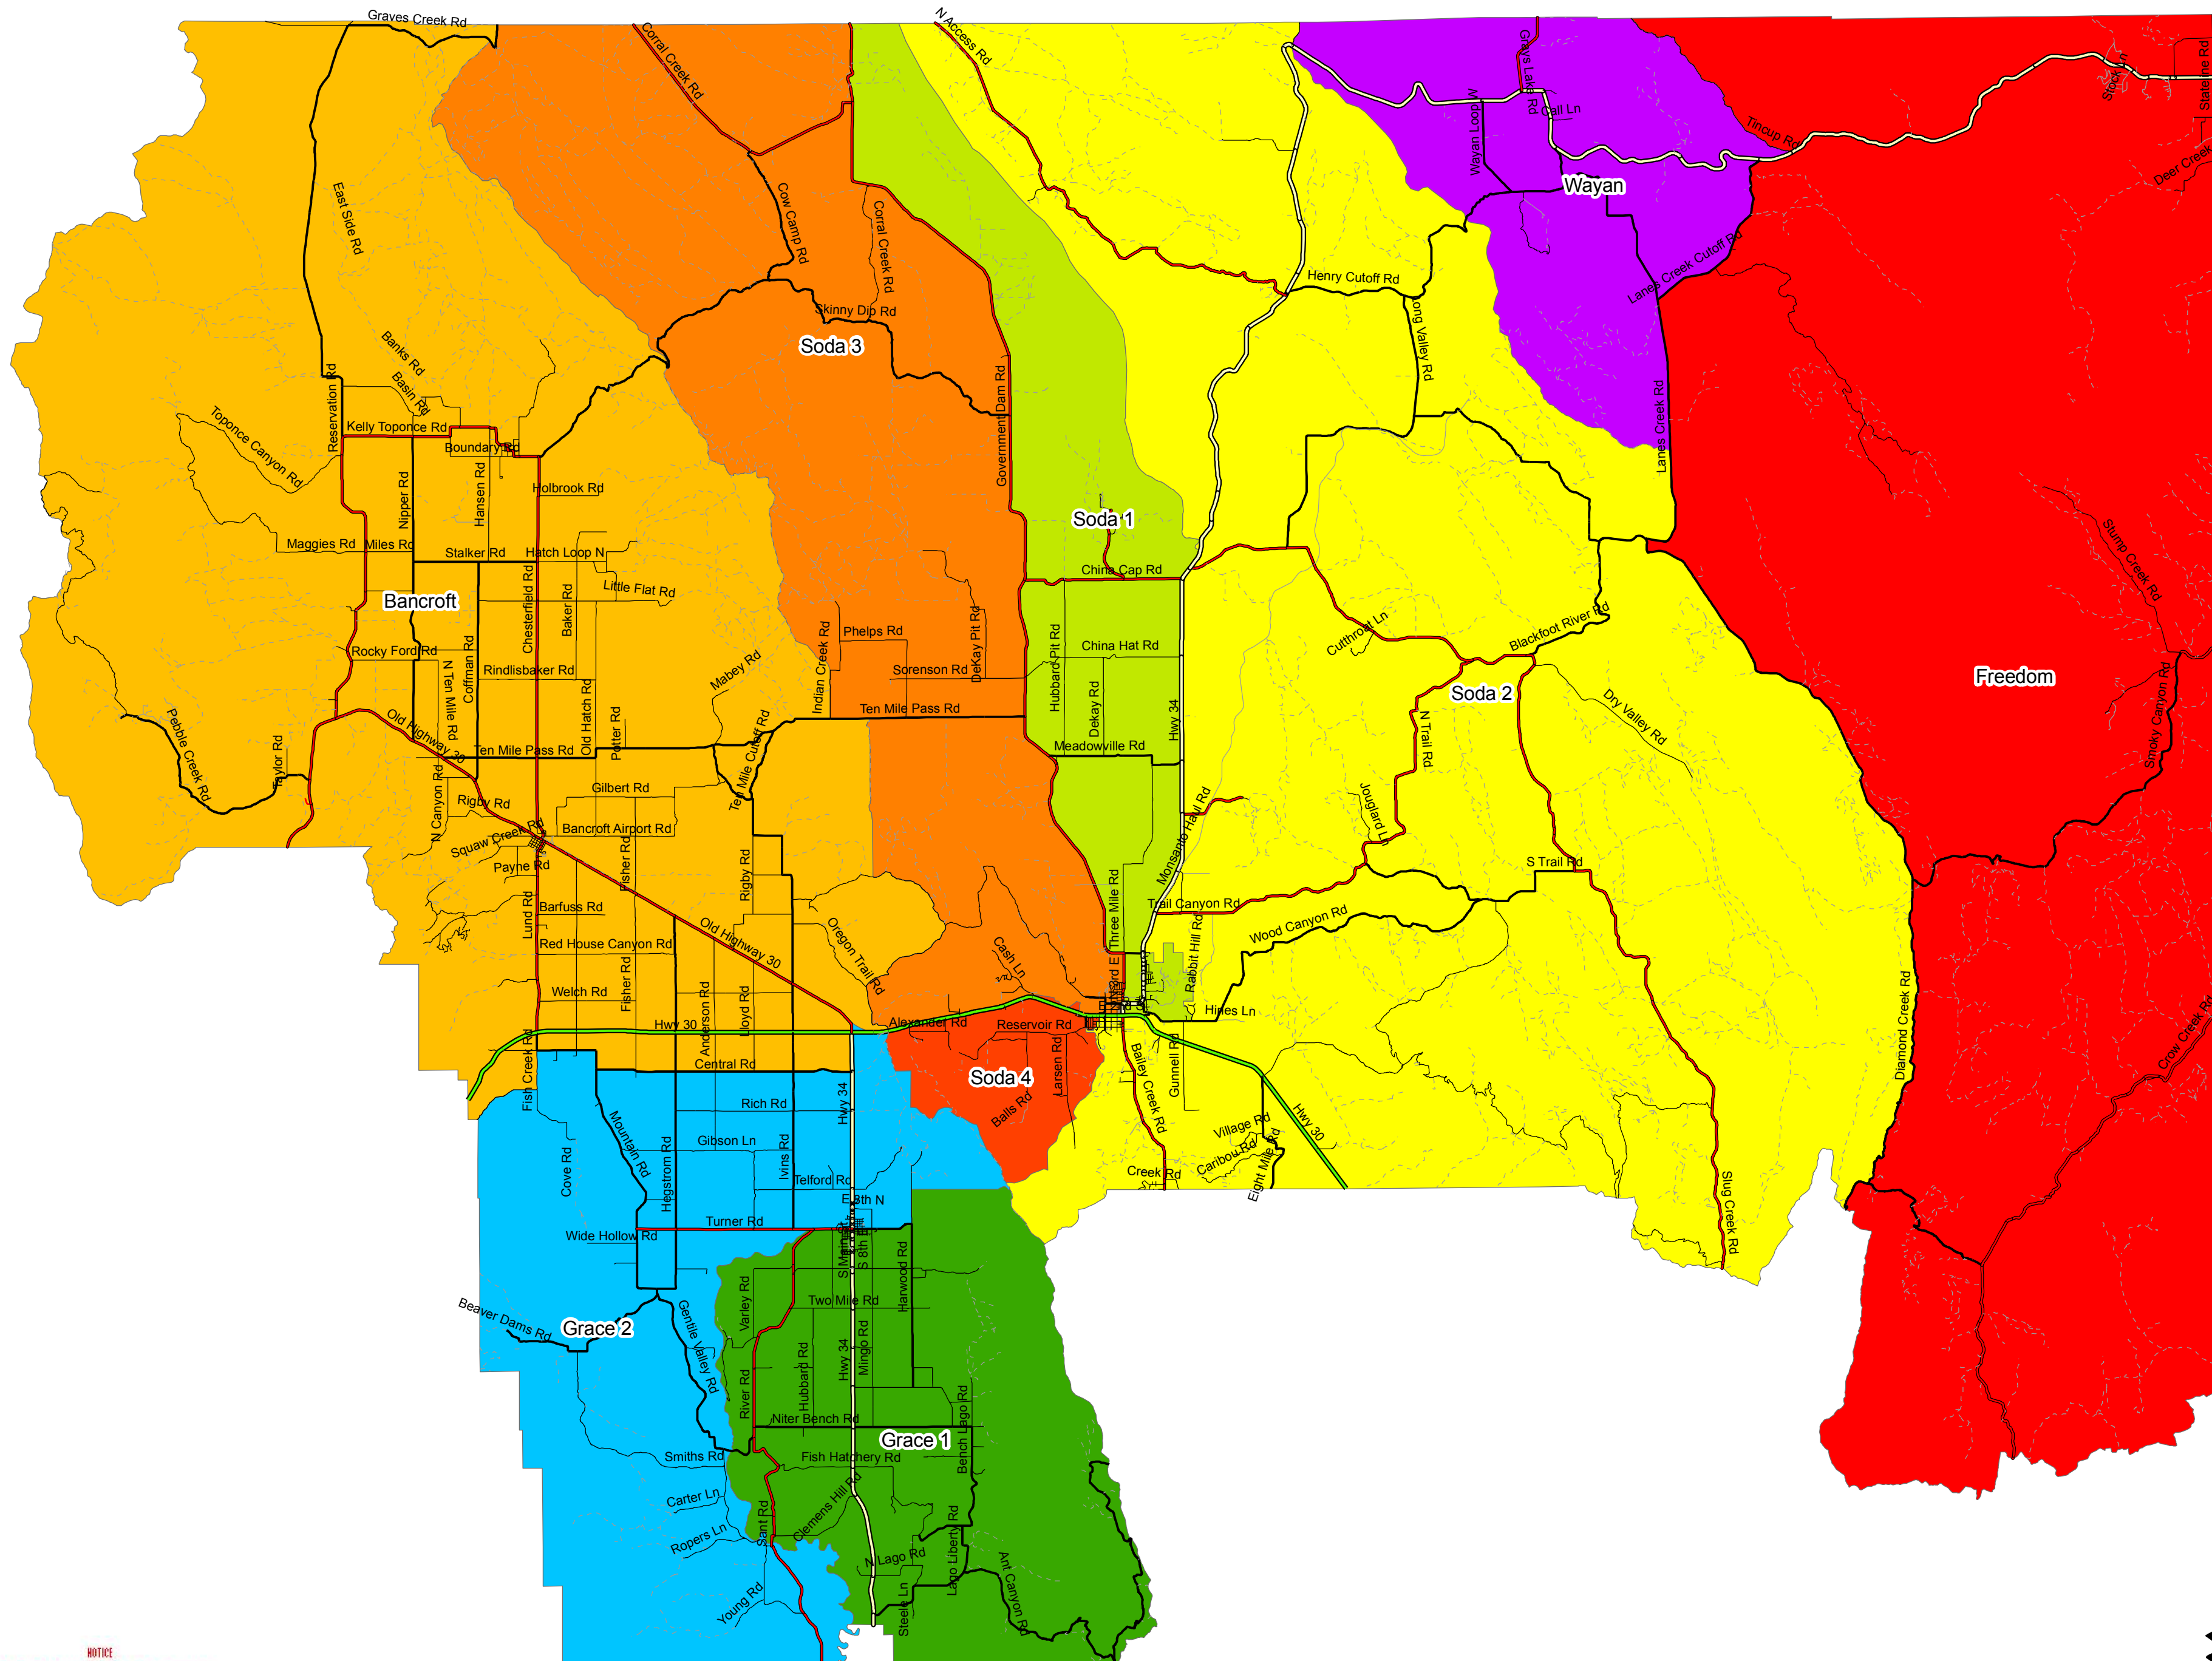

Caribou County Voting Districts

Legend

- <all other values>
- US Highway
- State Highway
- Primary
- Secondary
- General
- Other
- Supplemental

VotingDistricts

- <all other values>

Name

- Bancroft
- Freedom
- Grace 1
- Grace 2
- Soda 1
- Soda 2
- Soda 3
- Soda 4
- Wayan