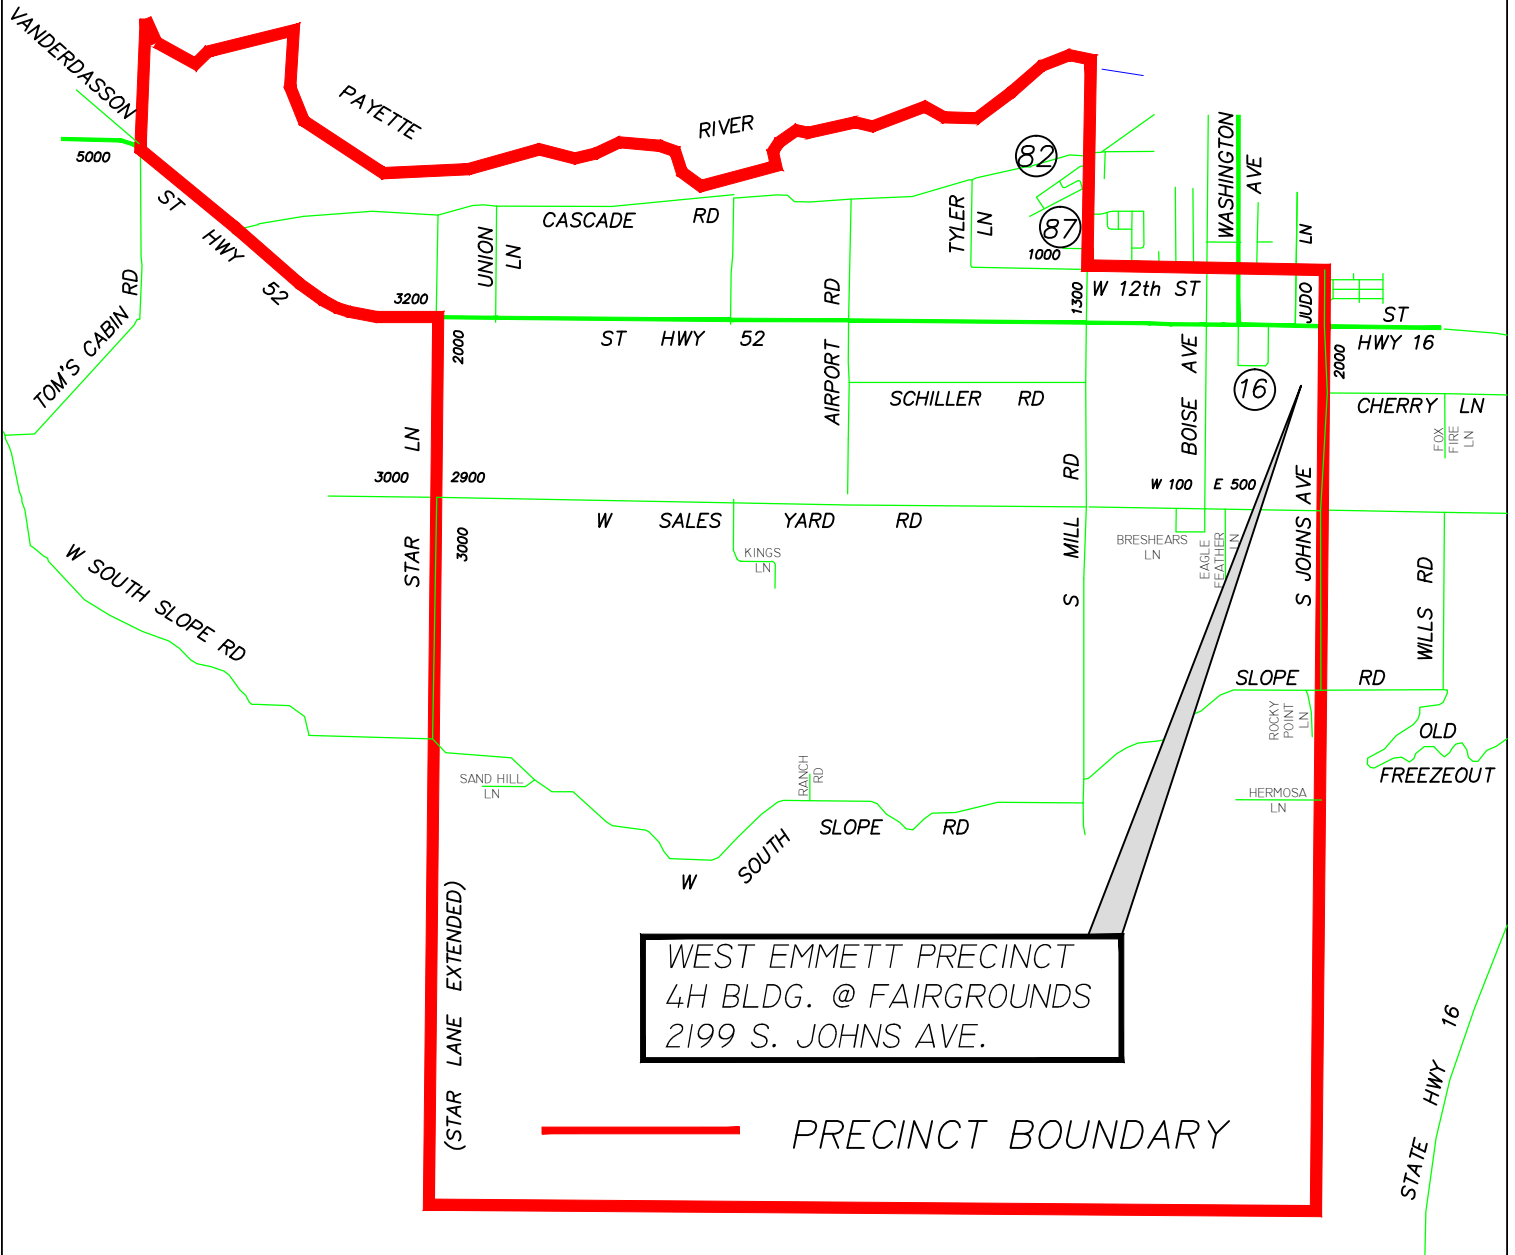

NEW WEST EMMETT PRECINCT MAP GEM COUNTY, ID (DISTRICT III)

SUBDIVISION STREETS:

①⑥ COMMERCIAL SUB
ENTERPRISE ST
SERVICE AVE
STATE HWY 16
WASHINGTON AVE

⑧② STEWARD SUB
CASCADE ROAD
FORURIA LANE
LEONARD LANE
STEWARD LAND

⑧⑦ TWIN BUTTES
DITTMAN DRIVE
HOMESTEAD DRIVE
KAETZEL WAY

WEST EMMETT PRECINCT
4H BLDG. @ FAIRGROUNDS
2199 S. JOHNS AVE.

— PRECINCT BOUNDARY