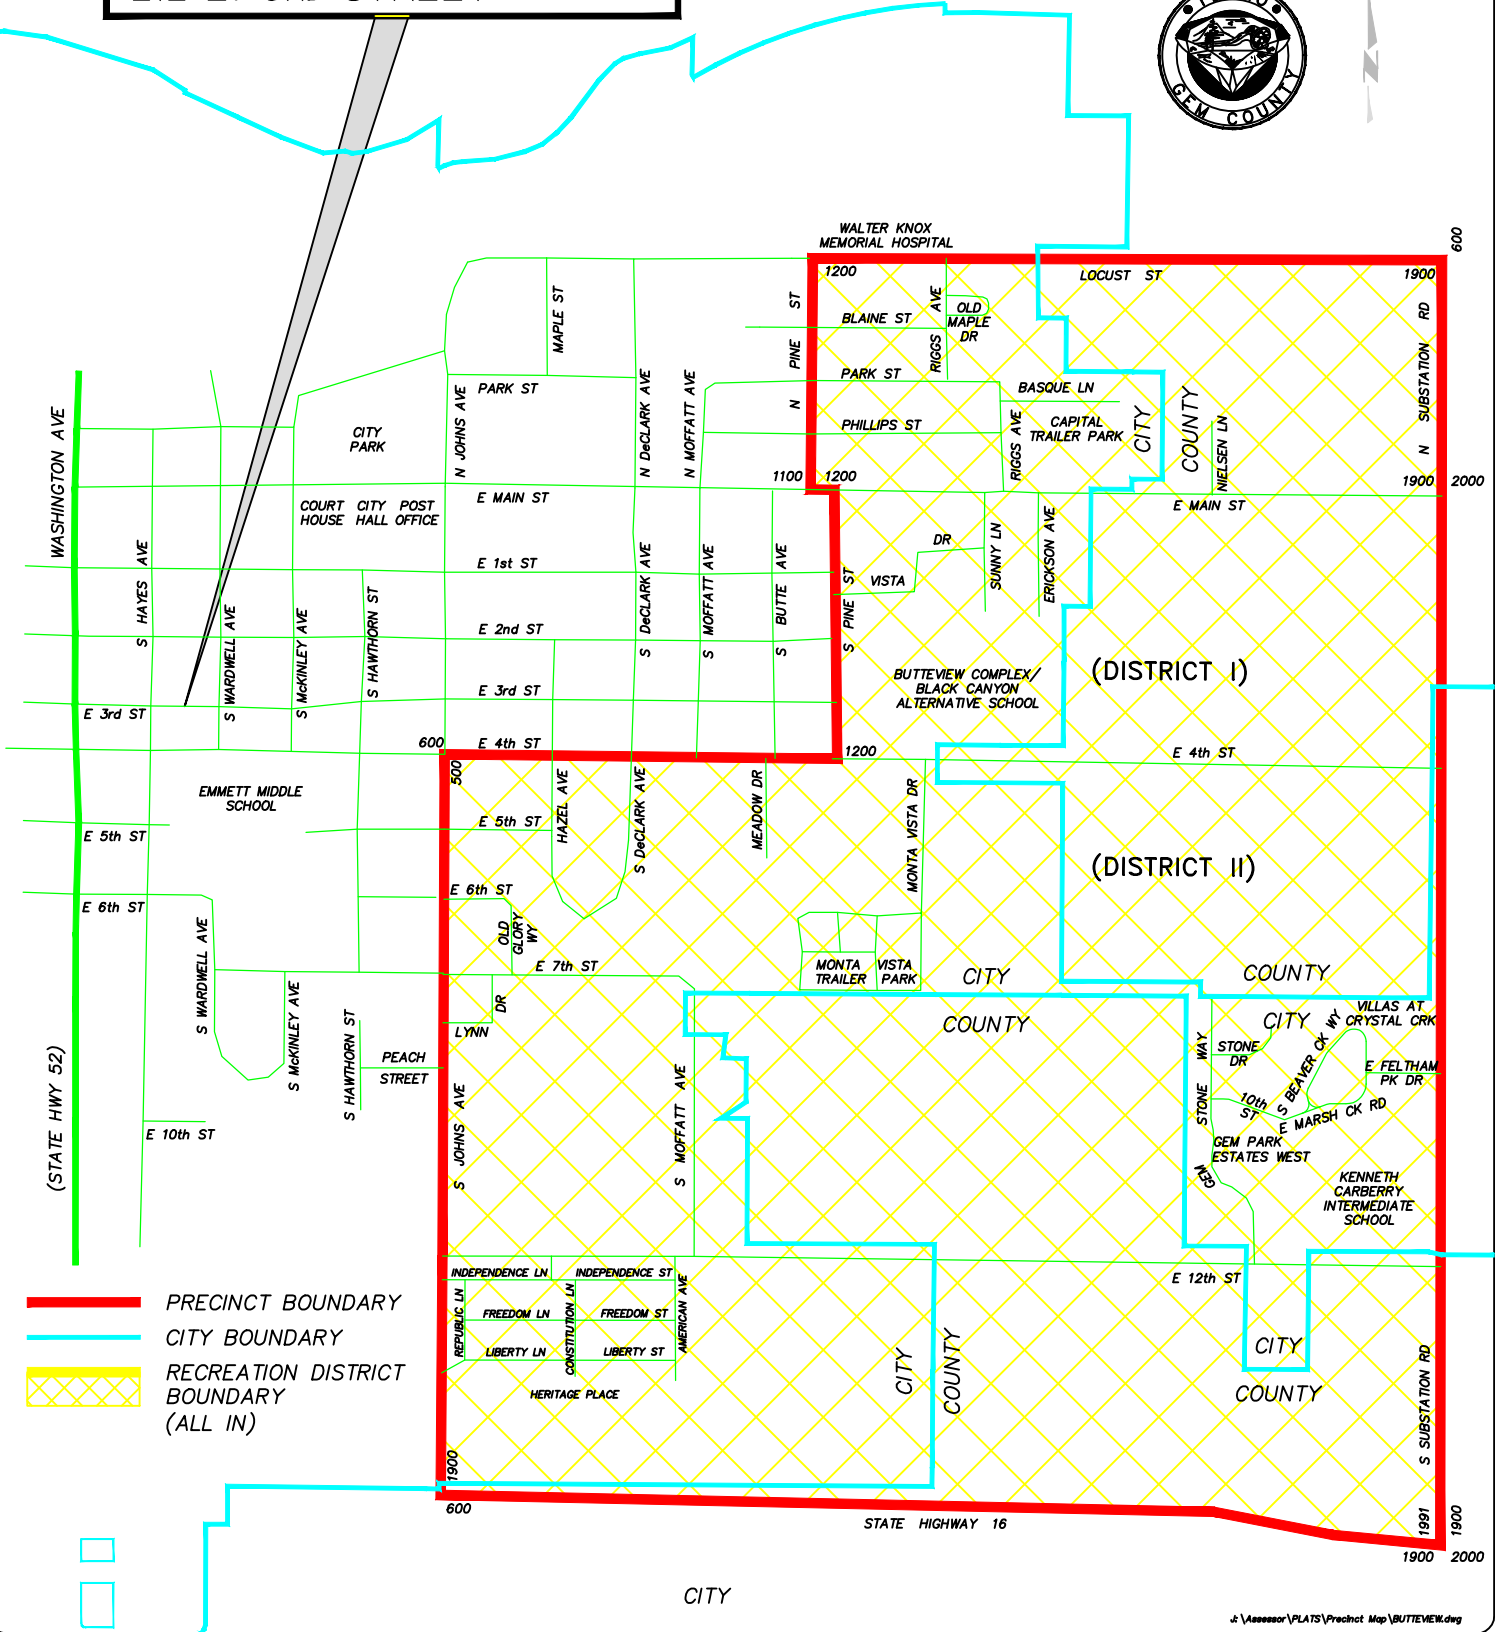

# BUTTEVIEW PRECINCT MAP GEM COUNTY, ID

BUTTEVIEW PRECINCT  
PRESBYTERIAN CHURCH  
212 E. 3RD STREET

- PRECINCT BOUNDARY
- CITY BOUNDARY
- RECREATION DISTRICT BOUNDARY (ALL IN)