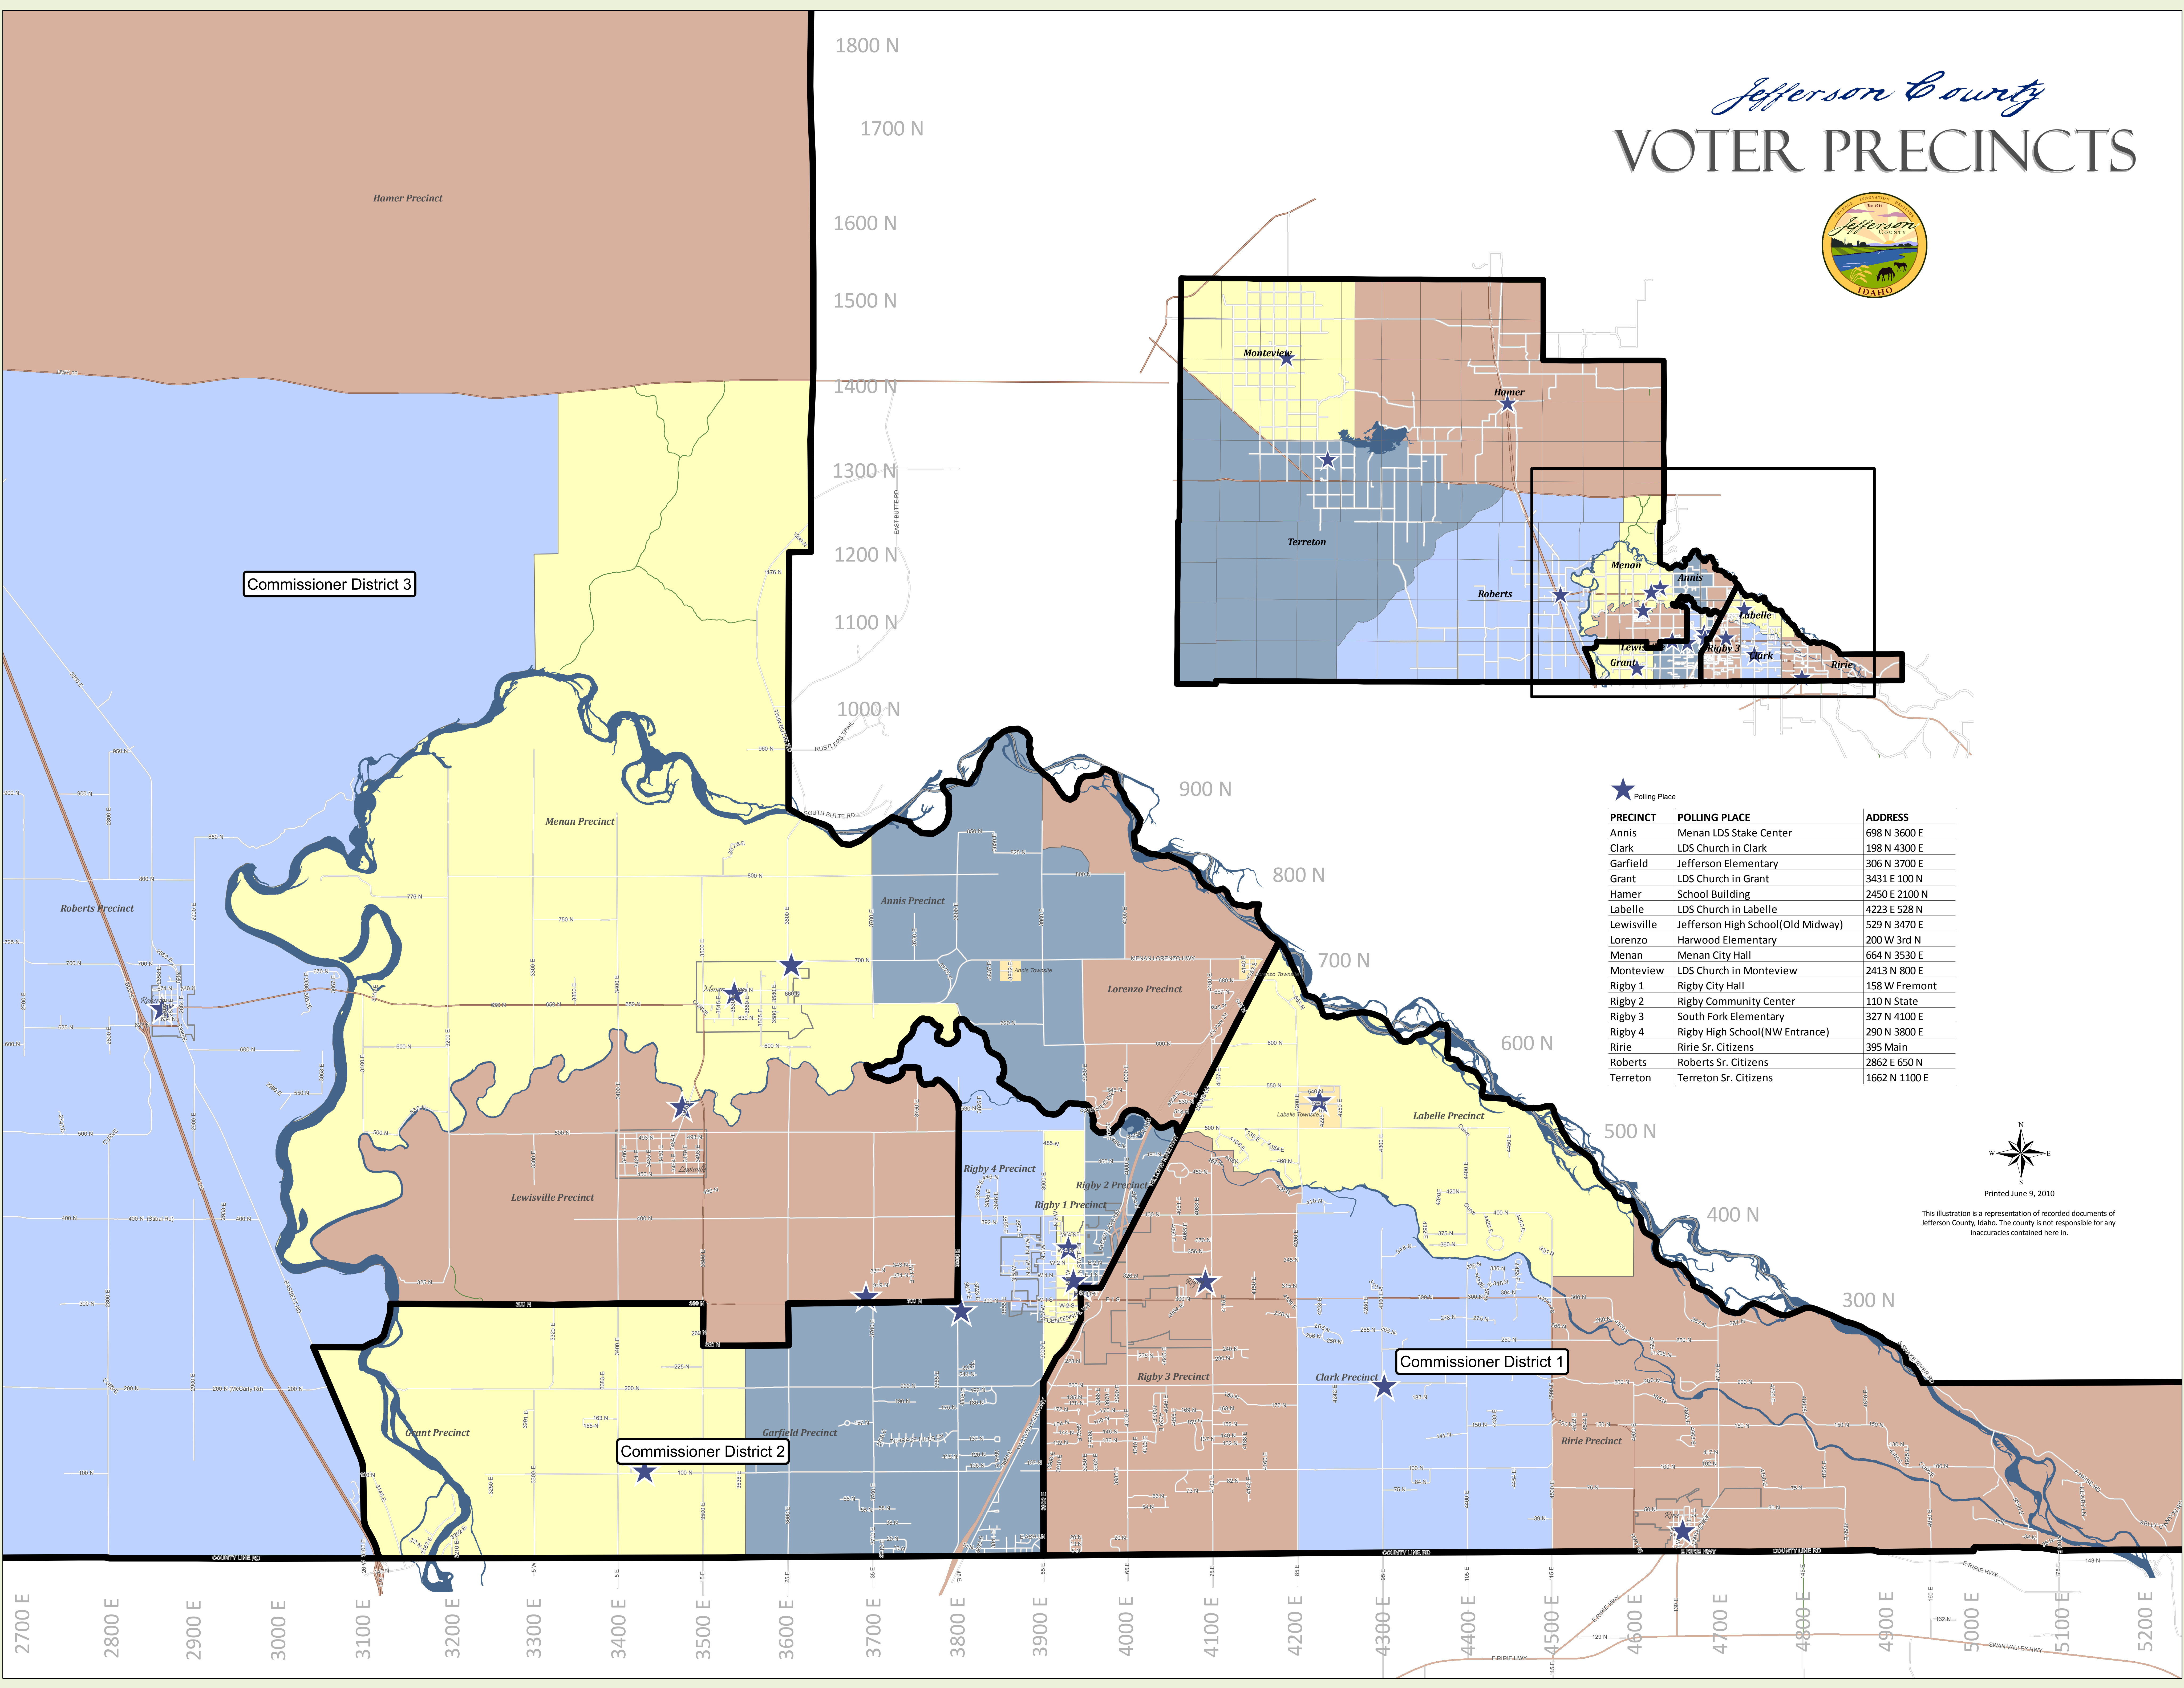

Jefferson County VOTER PRECINCTS

★ Polling Place

PRECINCT	POLLING PLACE	ADDRESS
Annis	Menan LDS Stake Center	698 N 3600 E
Clark	LDS Church in Clark	198 N 4300 E
Garfield	Jefferson Elementary	306 N 3700 E
Grant	LDS Church in Grant	3431 E 100 N
Hamer	School Building	2450 E 2100 N
Labelle	LDS Church in Labelle	4223 E 528 N
Lewisville	Jefferson High School(Old Midway)	529 N 3470 E
Lorenzo	Harwood Elementary	200 W 3rd N
Menan	Menan City Hall	664 N 3530 E
Monteview	LDS Church in Monteview	2413 N 800 E
Rigby 1	Rigby City Hall	158 W Fremont
Rigby 2	Rigby Community Center	110 N State
Rigby 3	South Fork Elementary	327 N 4100 E
Rigby 4	Rigby High School(NW Entrance)	290 N 3800 E
Ririe	Ririe Sr. Citizens	395 Main
Roberts	Roberts Sr. Citizens	2862 E 650 N
Terretton	Terretton Sr. Citizens	1662 N 1100 E