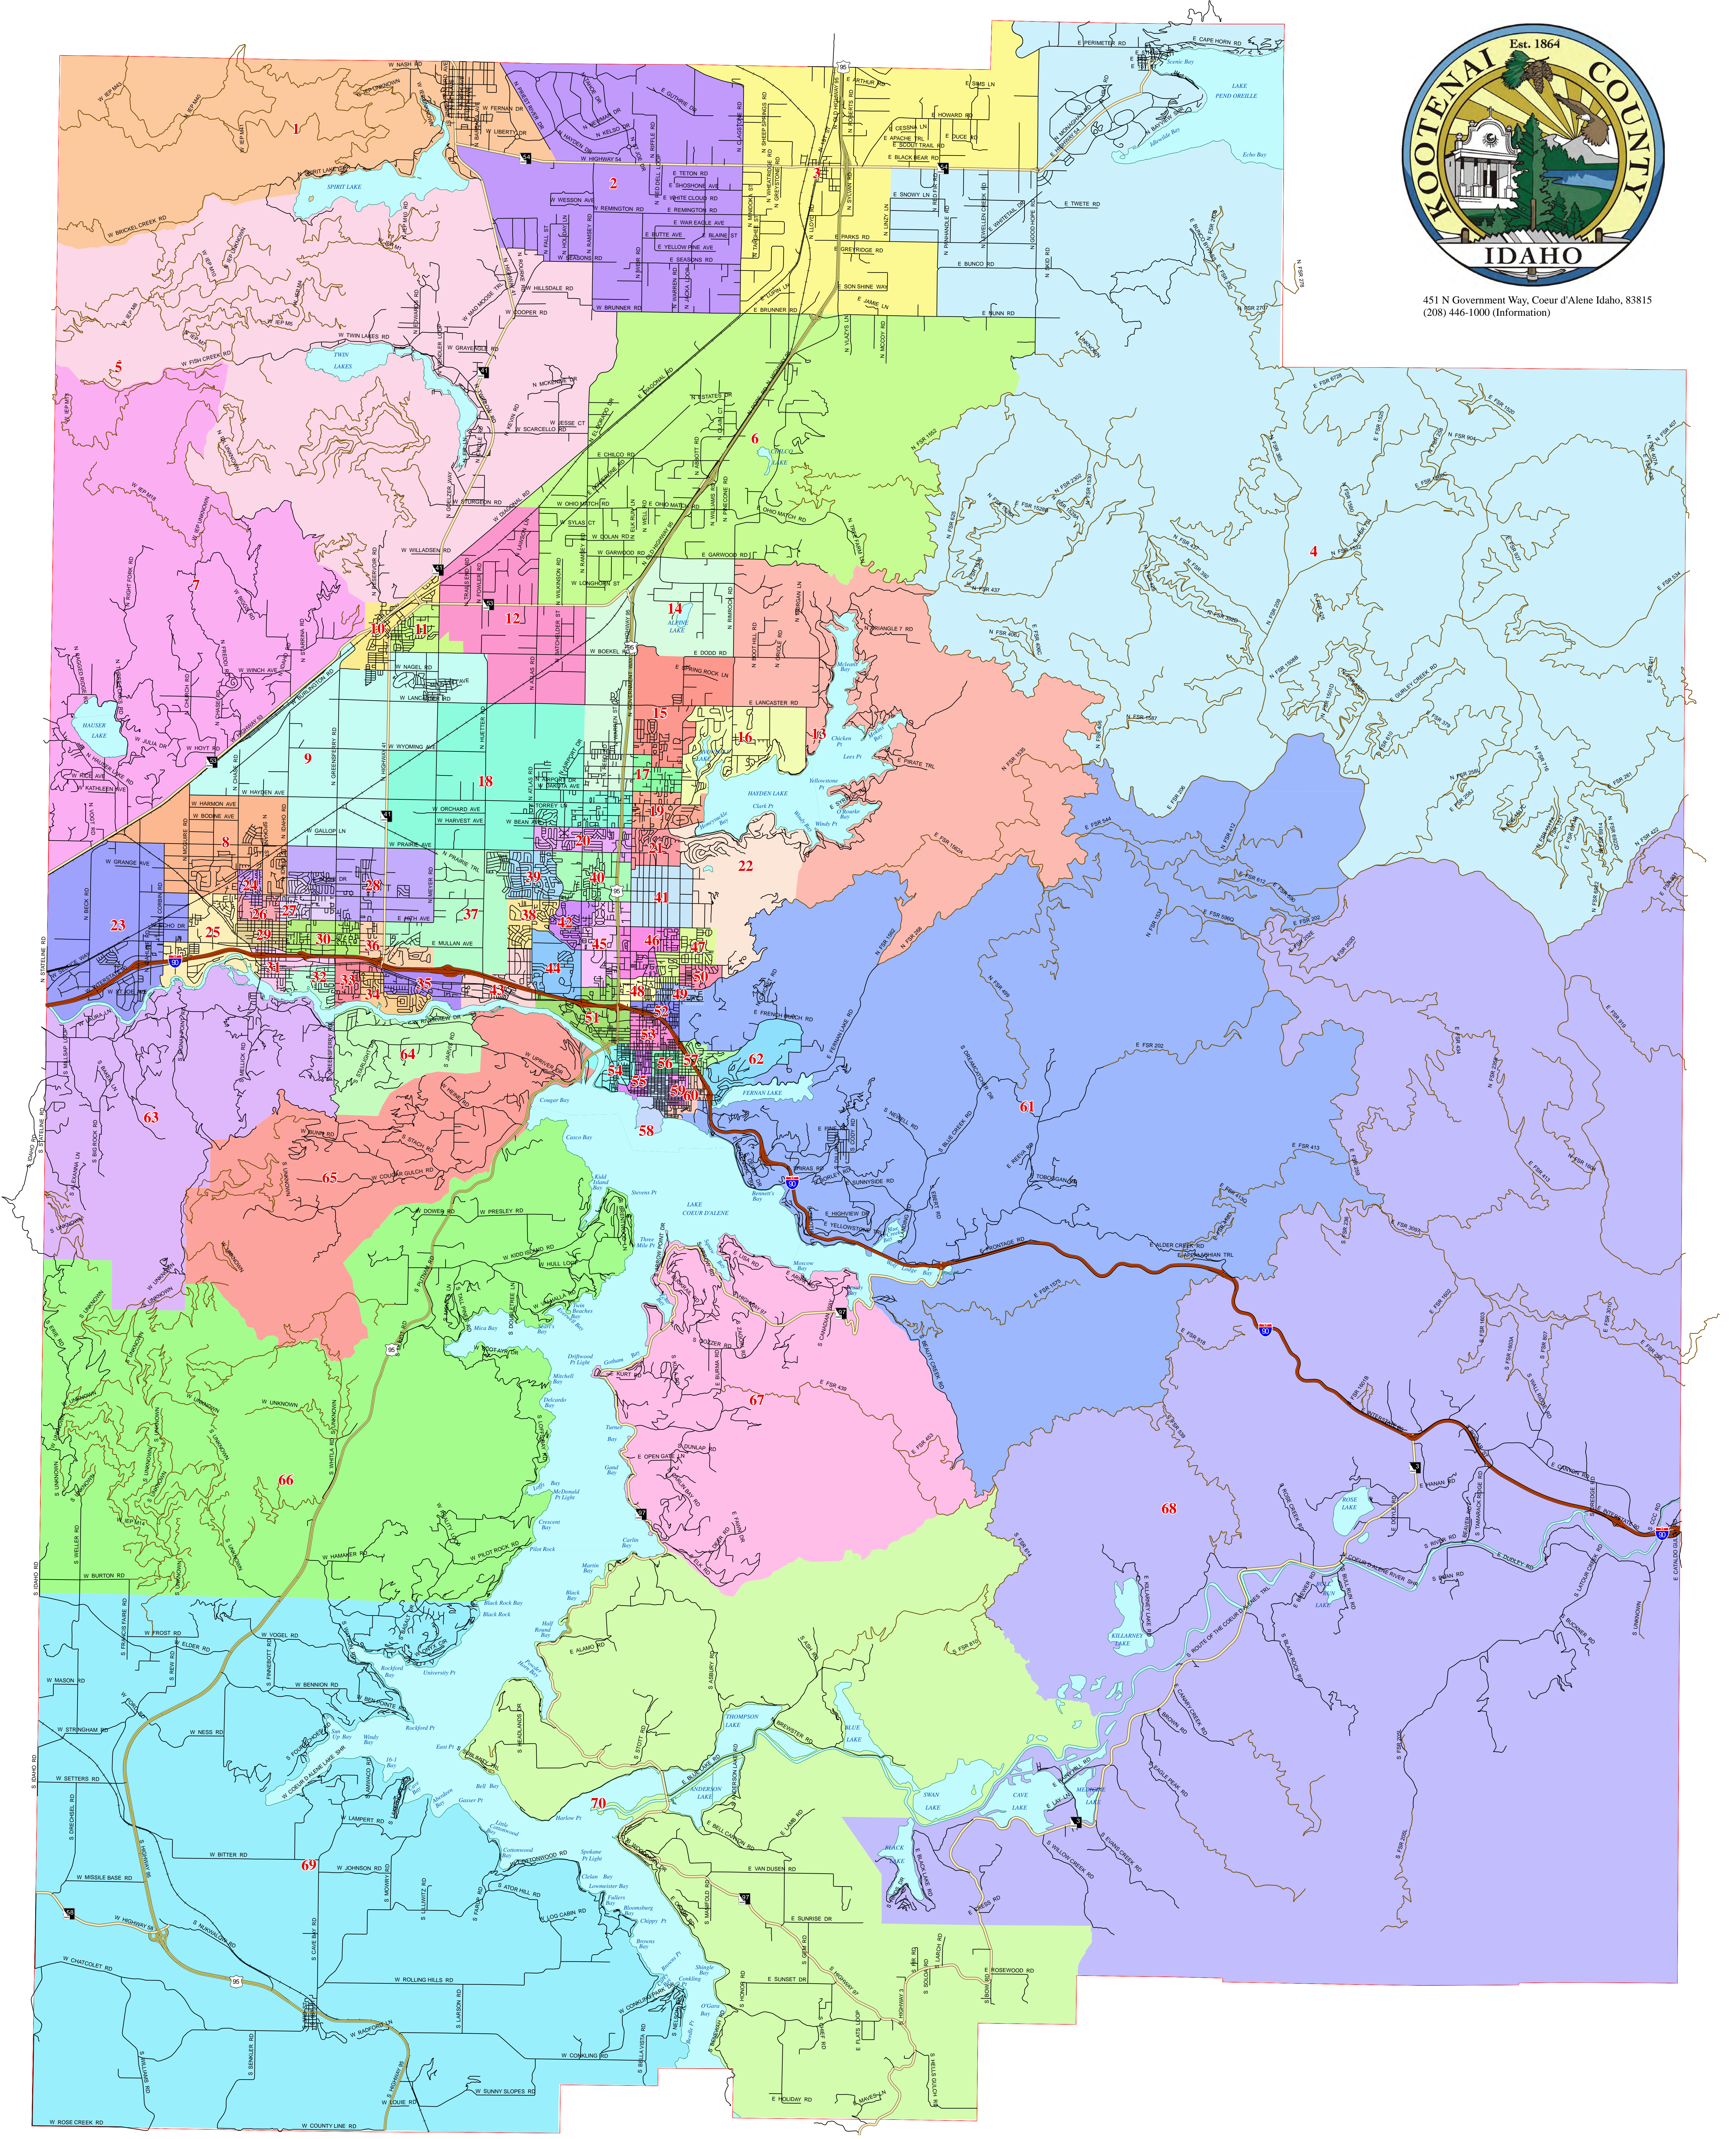

Kootenai County GIS

PO Box 9000
Coeur d'Alene, ID 83814-9000
www.kootenai.idaho.gov

Prepared for: Kootenai County Elections
Project ID: 162020
Issue Date: 01-16-2018
Project File Name: Precinct_Map
PJM/PJM

Legend:

- INTERSTATE
- U.S. HIGHWAY
- STATE HIGHWAY
- LOCAL ROAD
- SEASONAL ROAD
- Rail Roads
- Lakes