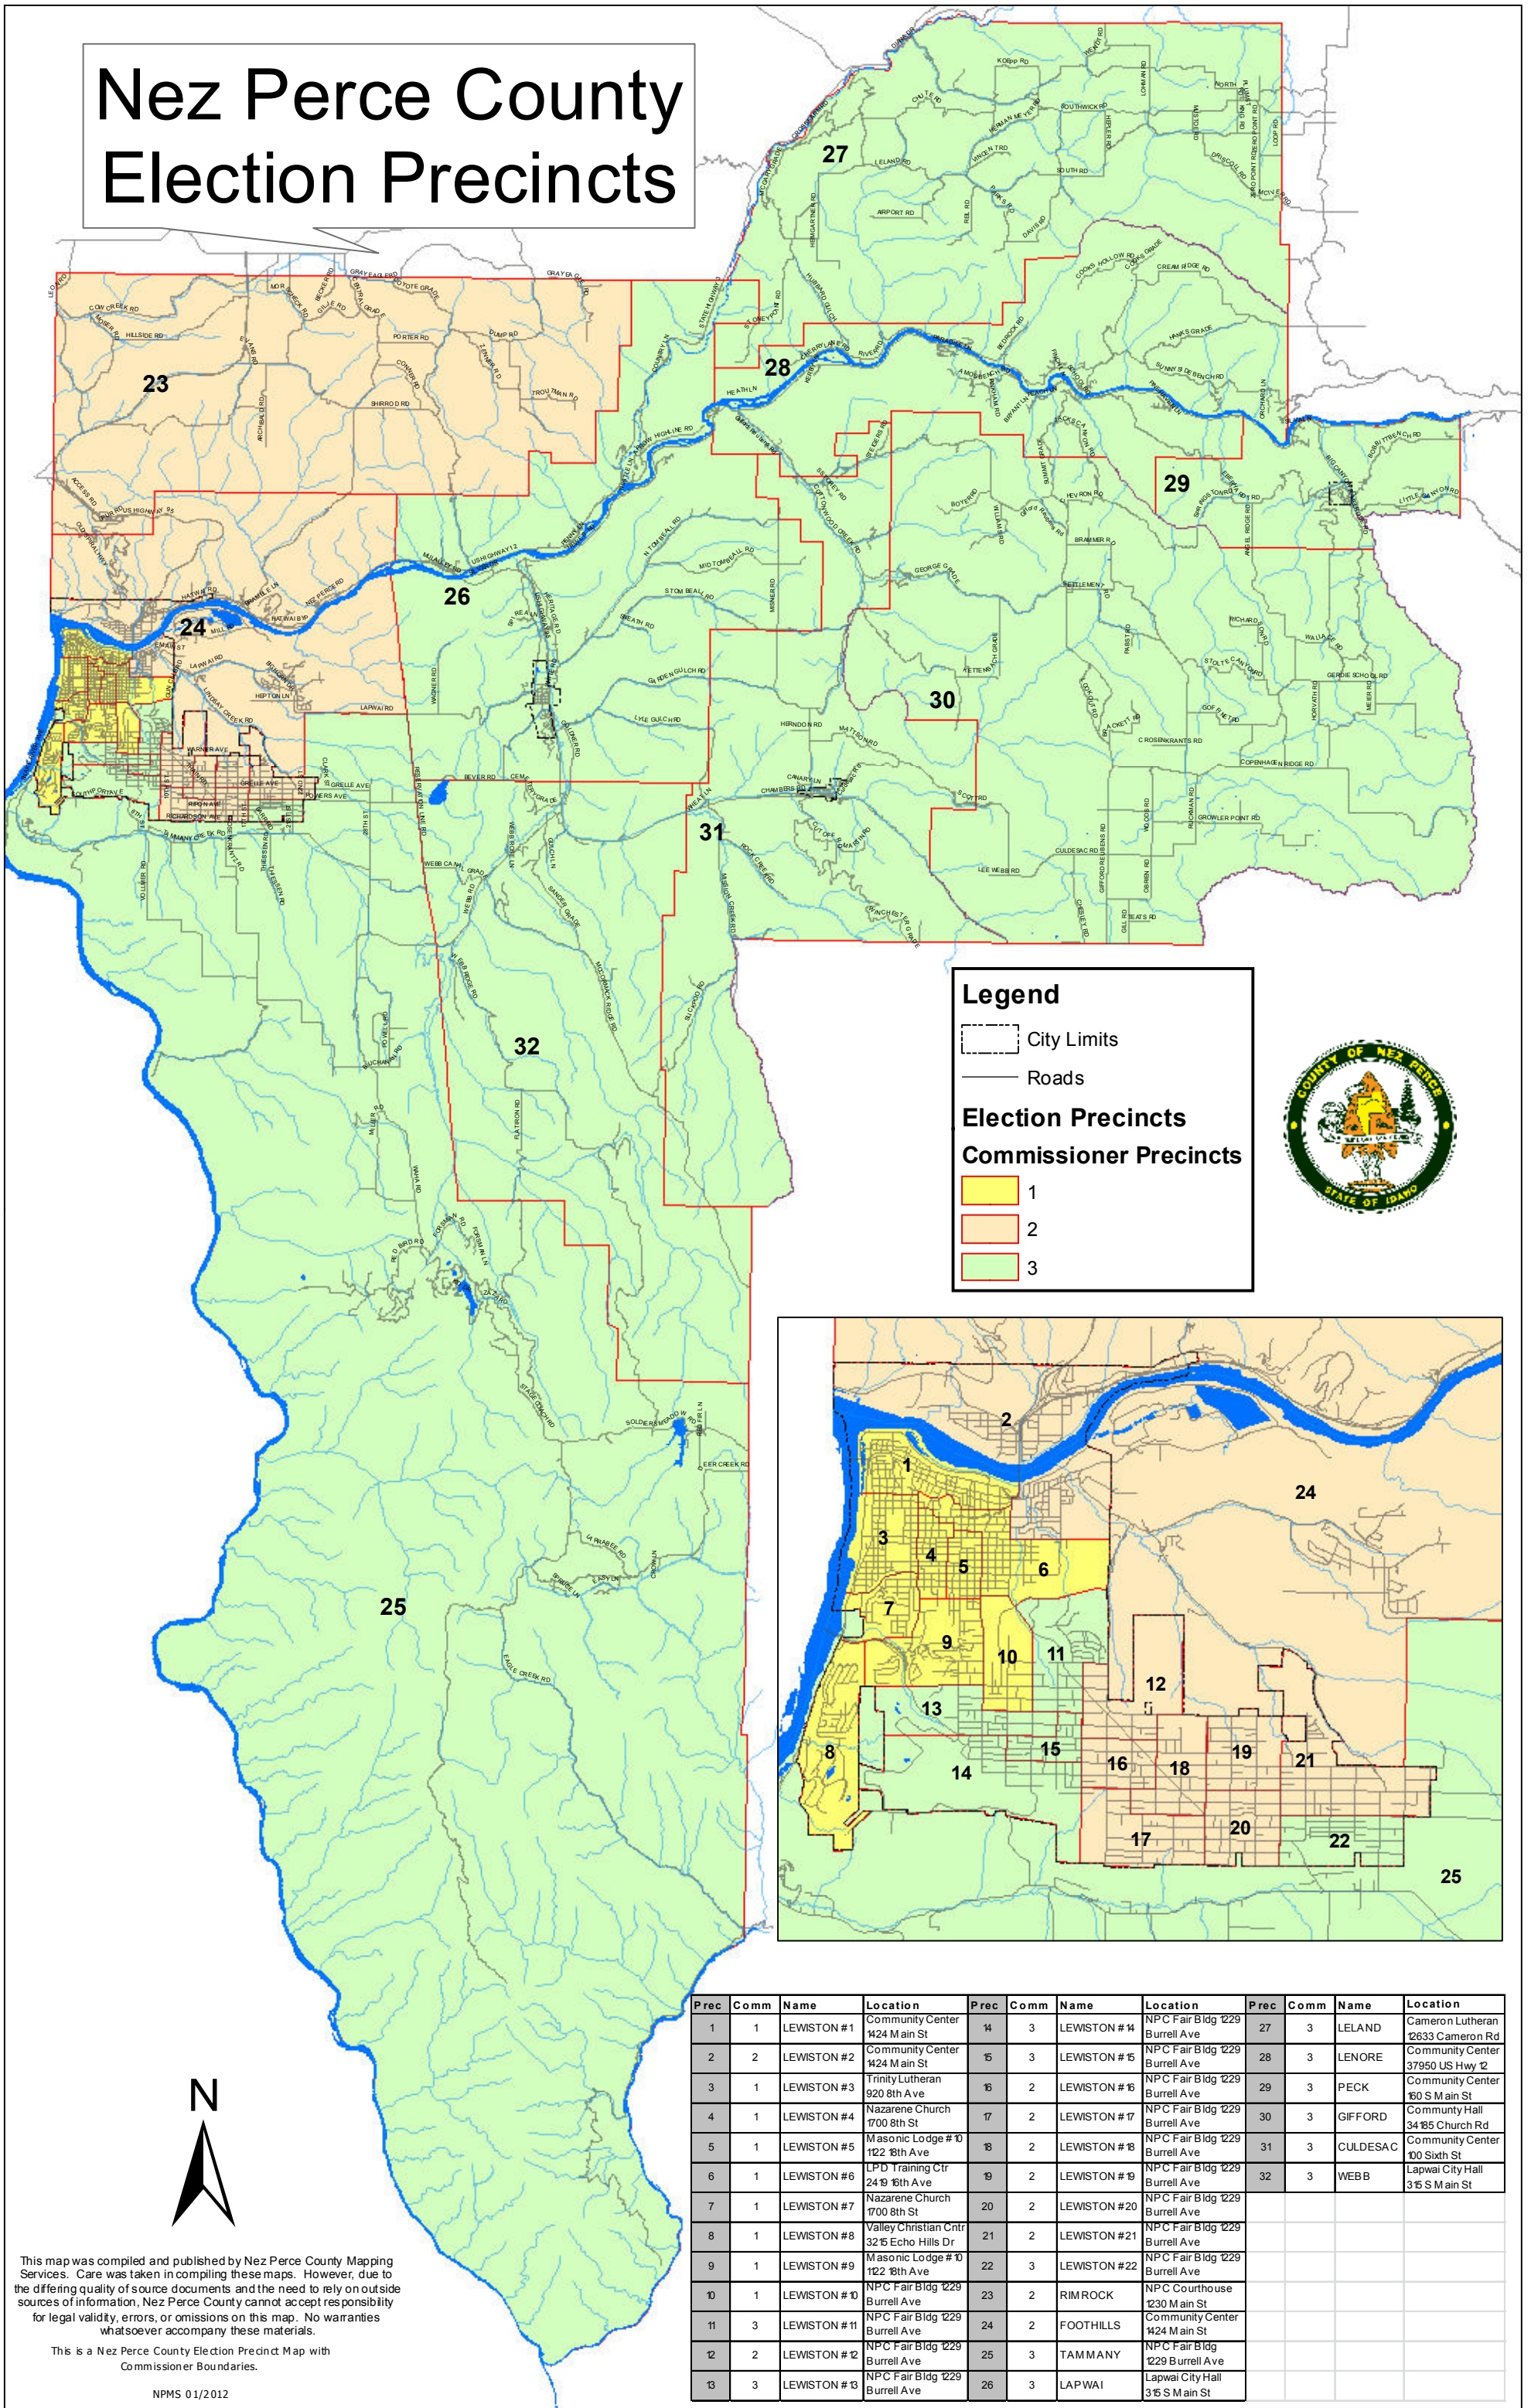

Nez Perce County Election Precincts

Legend

- City Limits
- Roads

Election Precincts

Commissioner Precincts

- 1
- 2
- 3

Prec	Comm	Name	Location	Prec	Comm	Name	Location	Prec	Comm	Name	Location
1	1	LEWISTON #1	Community Center 1424 Main St	14	3	LEWISTON #14	NPC Fair Bldg 1229 Burrell Ave	27	3	LELAND	Cameron Lutheran 12633 Cameron Rd
2	2	LEWISTON #2	Community Center 1424 Main St	15	3	LEWISTON #15	NPC Fair Bldg 1229 Burrell Ave	28	3	LENORE	Community Center 37950 US Hwy 12
3	1	LEWISTON #3	Trinity Lutheran 920 8th Ave	16	2	LEWISTON #16	NPC Fair Bldg 1229 Burrell Ave	29	3	PECK	Community Center 160 S Main St
4	1	LEWISTON #4	Nazarene Church 1700 8th St	17	2	LEWISTON #17	NPC Fair Bldg 1229 Burrell Ave	30	3	GIFFORD	Community Hall 34 185 Church Rd
5	1	LEWISTON #5	Masonic Lodge #10 1122 8th Ave	18	2	LEWISTON #18	NPC Fair Bldg 1229 Burrell Ave	31	3	CULDESAC	Community Center 100 Sixth St
6	1	LEWISTON #6	LPD Training Ctr 2419 8th Ave	19	2	LEWISTON #19	NPC Fair Bldg 1229 Burrell Ave	32	3	WEBB	Lapwai City Hall 315 S Main St
7	1	LEWISTON #7	Nazarene Church 1700 8th St	20	2	LEWISTON #20	NPC Fair Bldg 1229 Burrell Ave				
8	1	LEWISTON #8	Valley Christian Cntr 3215 Echo Hills Dr	21	2	LEWISTON #21	NPC Fair Bldg 1229 Burrell Ave				
9	1	LEWISTON #9	Masonic Lodge #10 1122 8th Ave	22	3	LEWISTON #22	NPC Fair Bldg 1229 Burrell Ave				
10	1	LEWISTON #10	NPC Fair Bldg 1229 Burrell Ave	23	2	RIMROCK	NPC Courthouse 1230 Main St				
11	3	LEWISTON #11	NPC Fair Bldg 1229 Burrell Ave	24	2	FOOTHILLS	Community Center 1424 Main St				
12	2	LEWISTON #12	NPC Fair Bldg 1229 Burrell Ave	25	3	TAMMANY	NPC Fair Bldg 1229 Burrell Ave				
13	3	LEWISTON #13	NPC Fair Bldg 1229 Burrell Ave	26	3	LAPWAI	Lapwai City Hall 315 S Main St				

This is a Nez Perce County Election Precinct Map with Commissioner Boundaries.