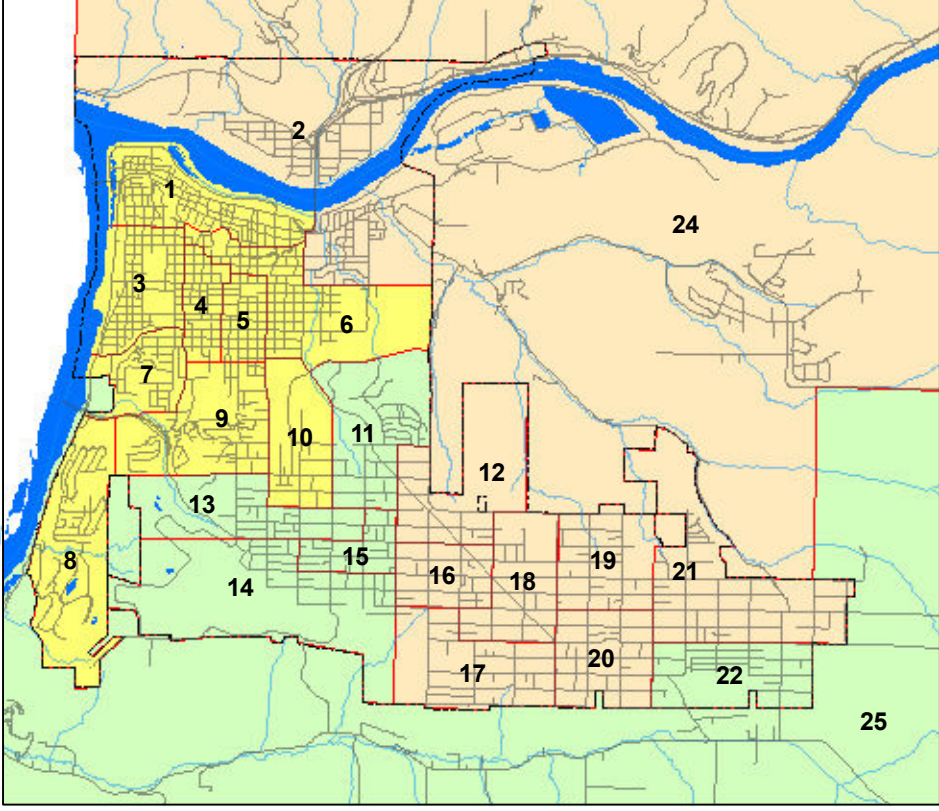

Nez Perce County Election Precincts

Legend

- City Limits
- Roads

Election Precincts

Commissioner Precincts

- 1
- 2
- 3

Prec	Comm	Name	Location	Prec	Comm	Name	Location	Prec	Comm	Name	Location
1	1	LEWISTON #1	Community Center 1424 Main St	14	3	LEWISTON #14	NPC Fair Bldg 1229 Burrell Ave	27	3	LELAND	Cameron Lutheran 12633 Cameron Rd
2	2	LEWISTON #2	Community Center 1424 Main St	15	3	LEWISTON #15	NPC Fair Bldg 1229 Burrell Ave	28	3	LENORE	Community Center 37950 US Hwy 12
3	1	LEWISTON #3	Trinity Lutheran 920 8th Ave	16	2	LEWISTON #16	NPC Fair Bldg 1229 Burrell Ave	29	3	PECK	Community Center 160 S Main St
4	1	LEWISTON #4	Nazarene Church 1700 8th St	17	2	LEWISTON #17	NPC Fair Bldg 1229 Burrell Ave	30	3	GIFFORD	Community Hall 34 185 Church Rd
5	1	LEWISTON #5	Masonic Lodge #10 1122 8th Ave	18	2	LEWISTON #18	NPC Fair Bldg 1229 Burrell Ave	31	3	CULDESAC	Community Center 100 Sixth St
6	1	LEWISTON #6	LPD Training Ctr 2419 8th Ave	19	2	LEWISTON #19	NPC Fair Bldg 1229 Burrell Ave	32	3	WEBB	Lapwai City Hall 315 S Main St
7	1	LEWISTON #7	Nazarene Church 1700 8th St	20	2	LEWISTON #20	NPC Fair Bldg 1229 Burrell Ave				
8	1	LEWISTON #8	Valley Christian Cntr 3215 Echo Hills Dr	21	2	LEWISTON #21	NPC Fair Bldg 1229 Burrell Ave				
9	1	LEWISTON #9	Masonic Lodge #10 1122 8th Ave	22	3	LEWISTON #22	NPC Fair Bldg 1229 Burrell Ave				
10	1	LEWISTON #10	NPC Fair Bldg 1229 Burrell Ave	23	2	RIMROCK	NPC Courthouse 1230 Main St				
11	3	LEWISTON #11	NPC Fair Bldg 1229 Burrell Ave	24	2	FOOTHILLS	Community Center 1424 Main St				
12	2	LEWISTON #12	NPC Fair Bldg 1229 Burrell Ave	25	3	TAMMANY	NPC Fair Bldg 1229 Burrell Ave				
13	3	LEWISTON #13	NPC Fair Bldg 1229 Burrell Ave	26	3	LAPWAI	Lapwai City Hall 315 S Main St				

This is a Nez Perce County Election Precinct Map with Commissioner Boundaries.