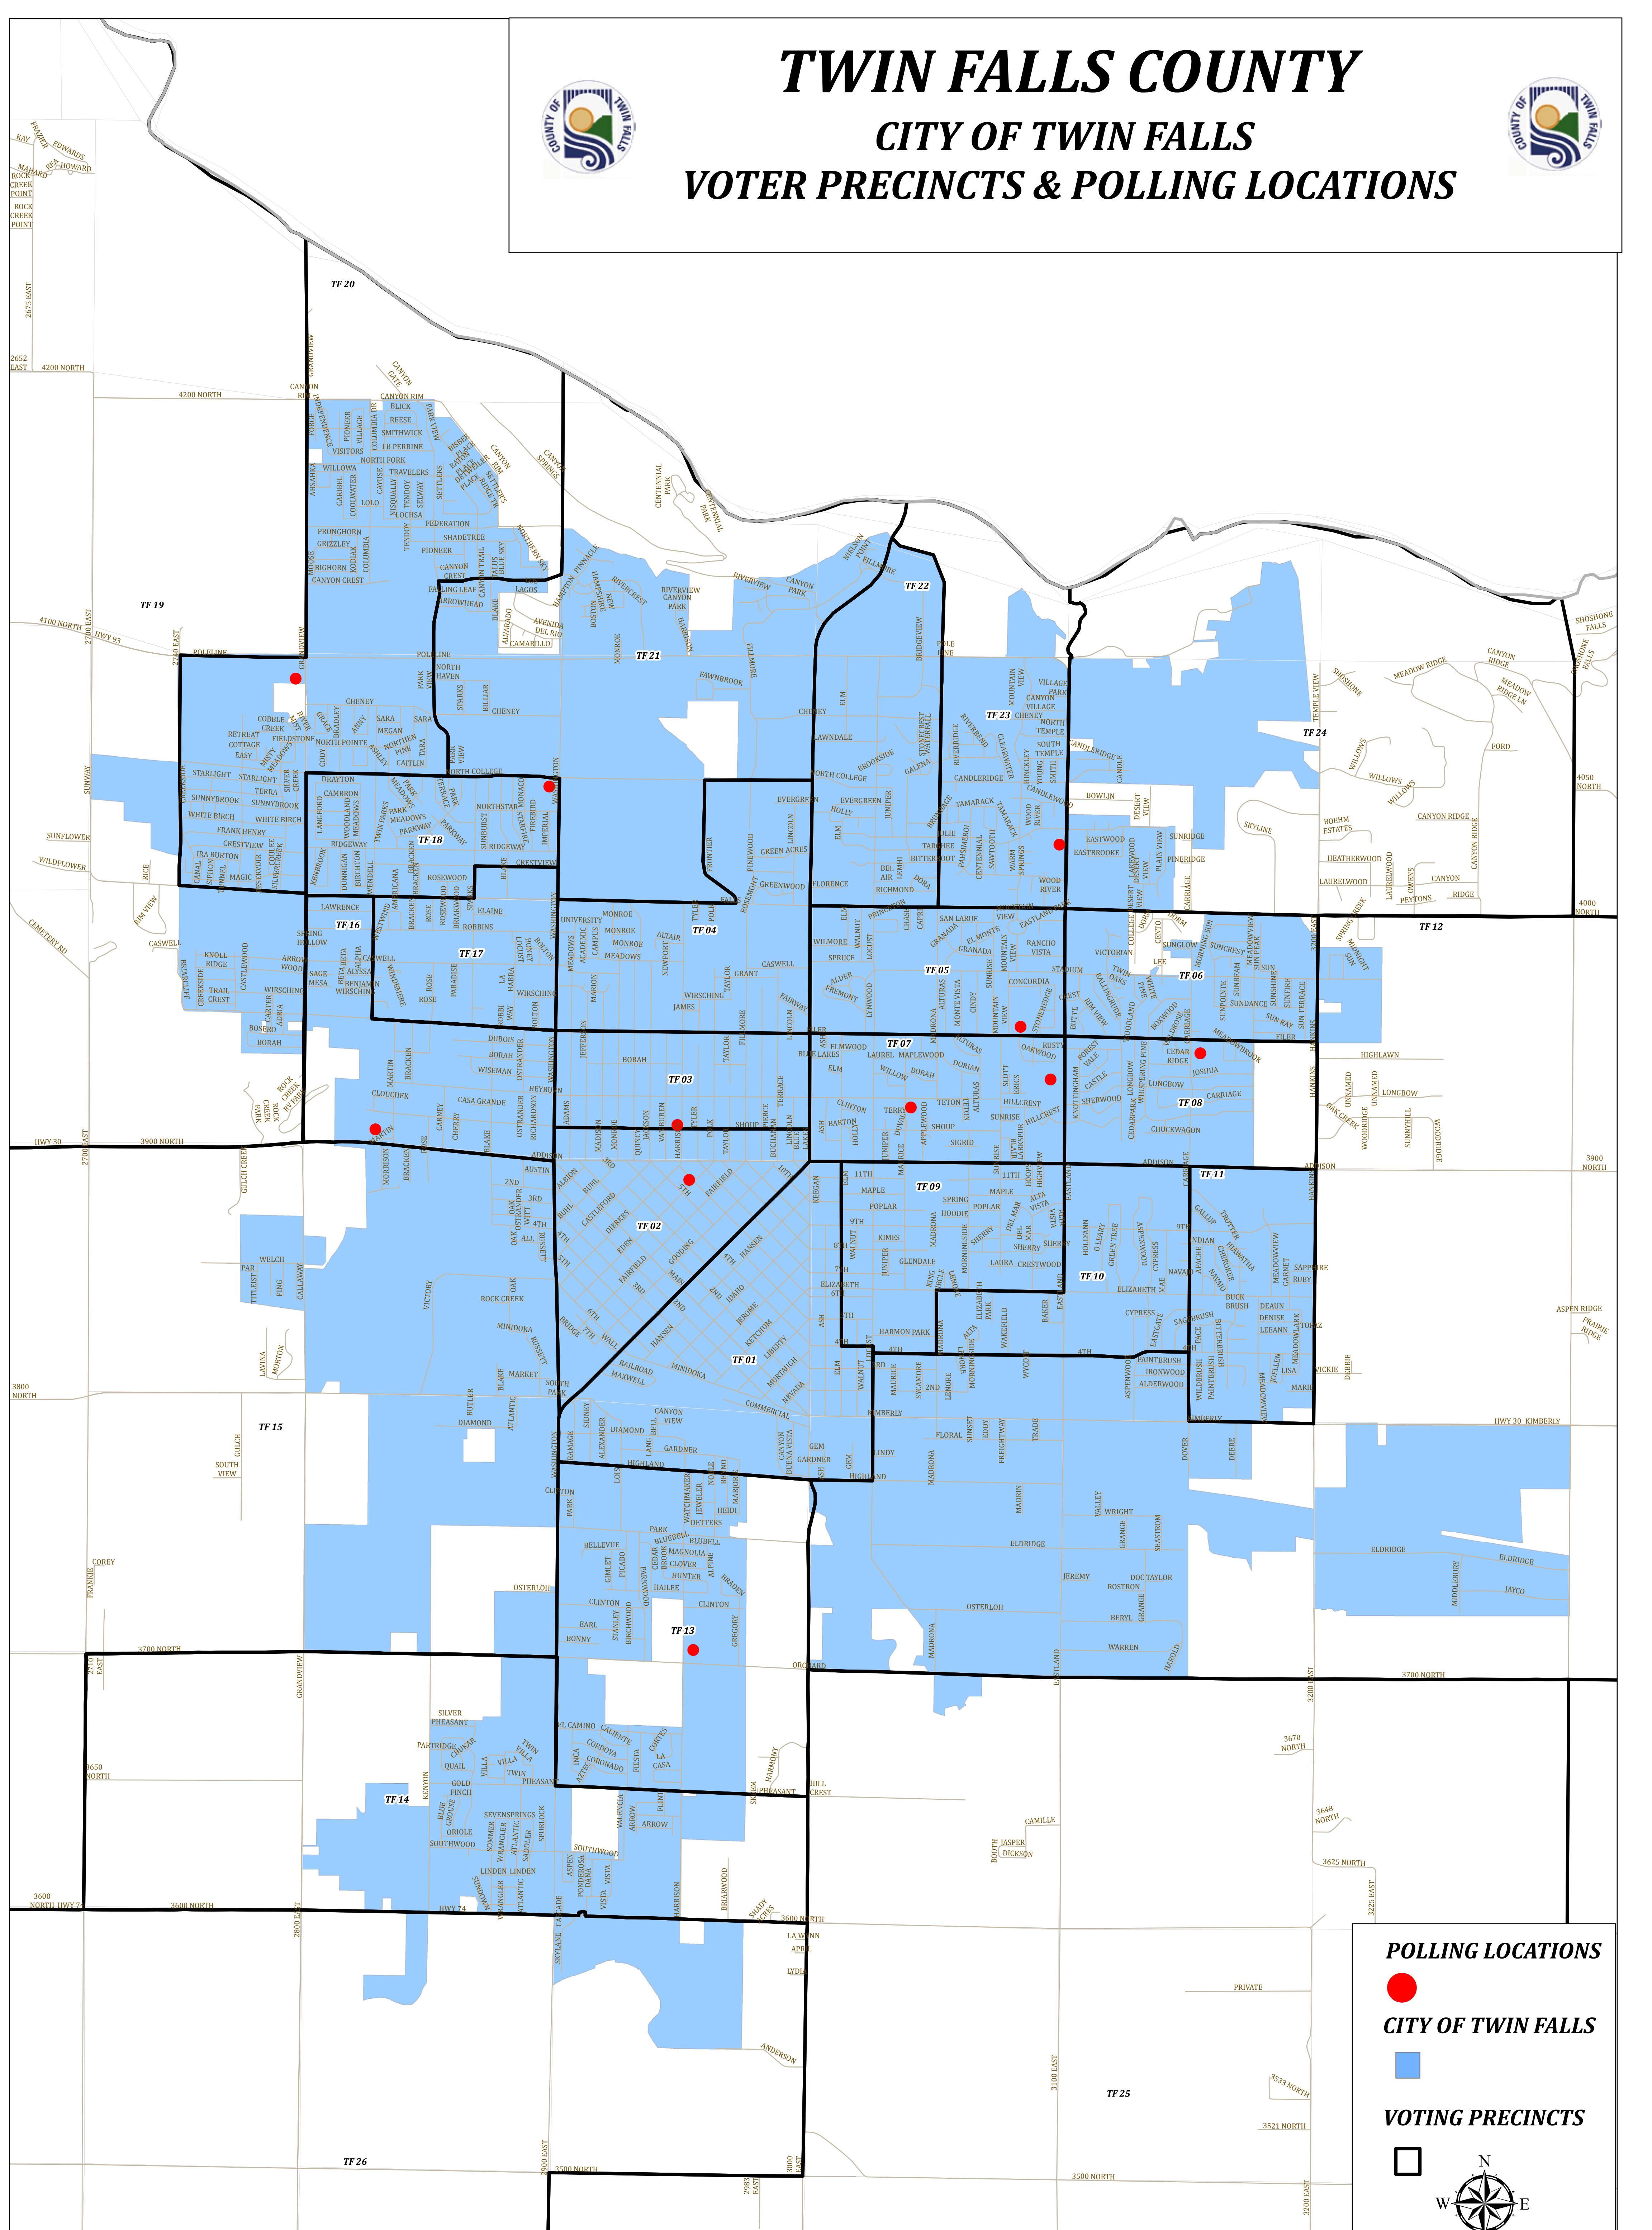

TWIN FALLS COUNTY

CITY OF TWIN FALLS

VOTER PRECINCTS & POLLING LOCATIONS

POLLING LOCATIONS

CITY OF TWIN FALLS

VOTING PRECINCTS

THIS MAP IS FOR ELECTION PURPOSES ONLY. TWIN FALLS COUNTY IS NOT RESPONSIBLE FOR ANY INACCURACIES HEREIN CONTAINED.

COPYRIGHT: TF COUNTY 2017
CREATED 03/22/2017 BF

ABSENTEE VOTING	TWIN FALLS COUNTY WEST, 630 ADDISON AVE. W., T.F.	TWIN FALLS #13, #14	CHURCH OF JESUS CHRIST OF LATTER DAY SAINTS, 541 ORCHARD DR., T.F.
TWIN FALLS #1, #2	HERITAGE ALLIANCE CHURCH, 401 6TH AVE N, T.F.	TWIN FALLS #15, #16	TWIN FALLS COUNTY WEST, 630 ADDISON AVE. WEST, T.F.
TWIN FALLS #3, #4	CHURCH OF JESUS CHRIST OF LATTER DAY SAINTS, 667 HARRISON ST., T.F.	TWIN FALLS #17, #18	CHURCH OF THE NAZARENE, 1231 WASHINGTON STREET N., T.F.
TWIN FALLS #5, #6	IMMANUEL LUTHERAN CHURCH, 2055 FILER AVENUE E., T.F.	TWIN FALLS #19-#21	TWIN FALLS REFORMED CHURCH, 1631 GRANDVIEW DRIVE N., T.F.
TWIN FALLS #7, #9	VALLEY CHRISTIAN CHURCH, 1708 HEYBURN AVENUE E., T.F.	TWIN FALLS #22-#24	AMAZING GRACE FELLOWSHIP, 1061 EASTLAND DRIVE NORTH, T.F.
TWIN FALLS #8, #12	OUR SAVIOR LUTHERAN CHURCH, 464 CARRIAGE LANE N., T.F.	TWIN FALLS #25, #26	CHURCH OF JESUS CHRIST OF LATTER DAY SAINTS, 541 ORCHARD DR., T.F.
TWIN FALLS #10, #11	EPISCOPAL CHURCH OF THE ASCENSION, 371 EASTLAND DR. N., T.F.		