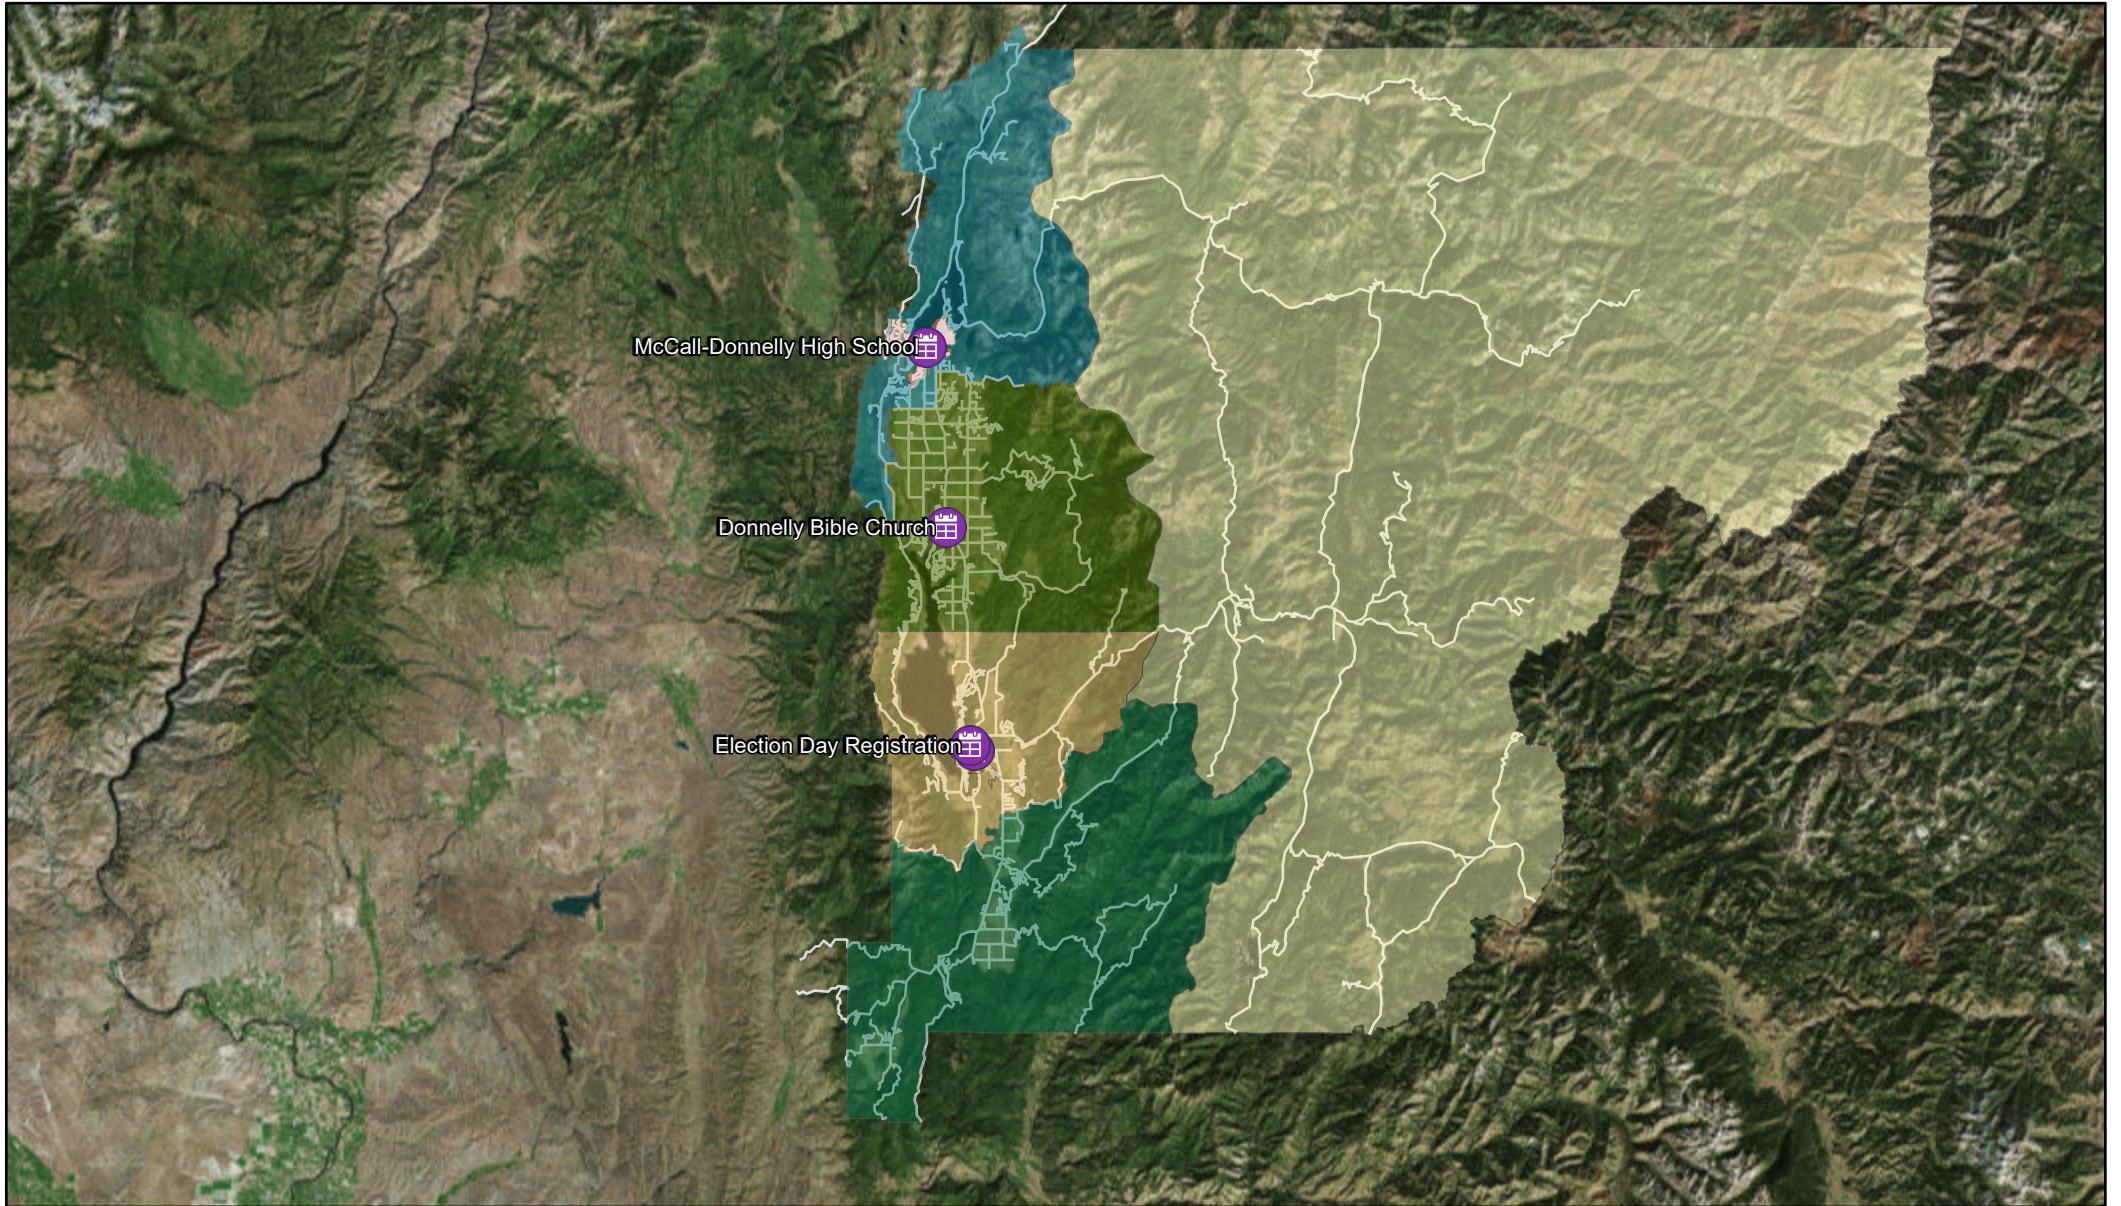

# Valley County Voter Information & Precincts

7/23/2018, 5:49:21 PM

Poll Locations

Voter Precinct

Alpha

Cascade

Donnelly

McCall

Payette

Roseberry

West Mountain

Yellowpine

Source: Esri, DigitalGlobe, GeoEye, Earthstar Geographics, CNES/Airbus DS, USDA, USGS, AeroGRID, IGN, and the GIS User Community