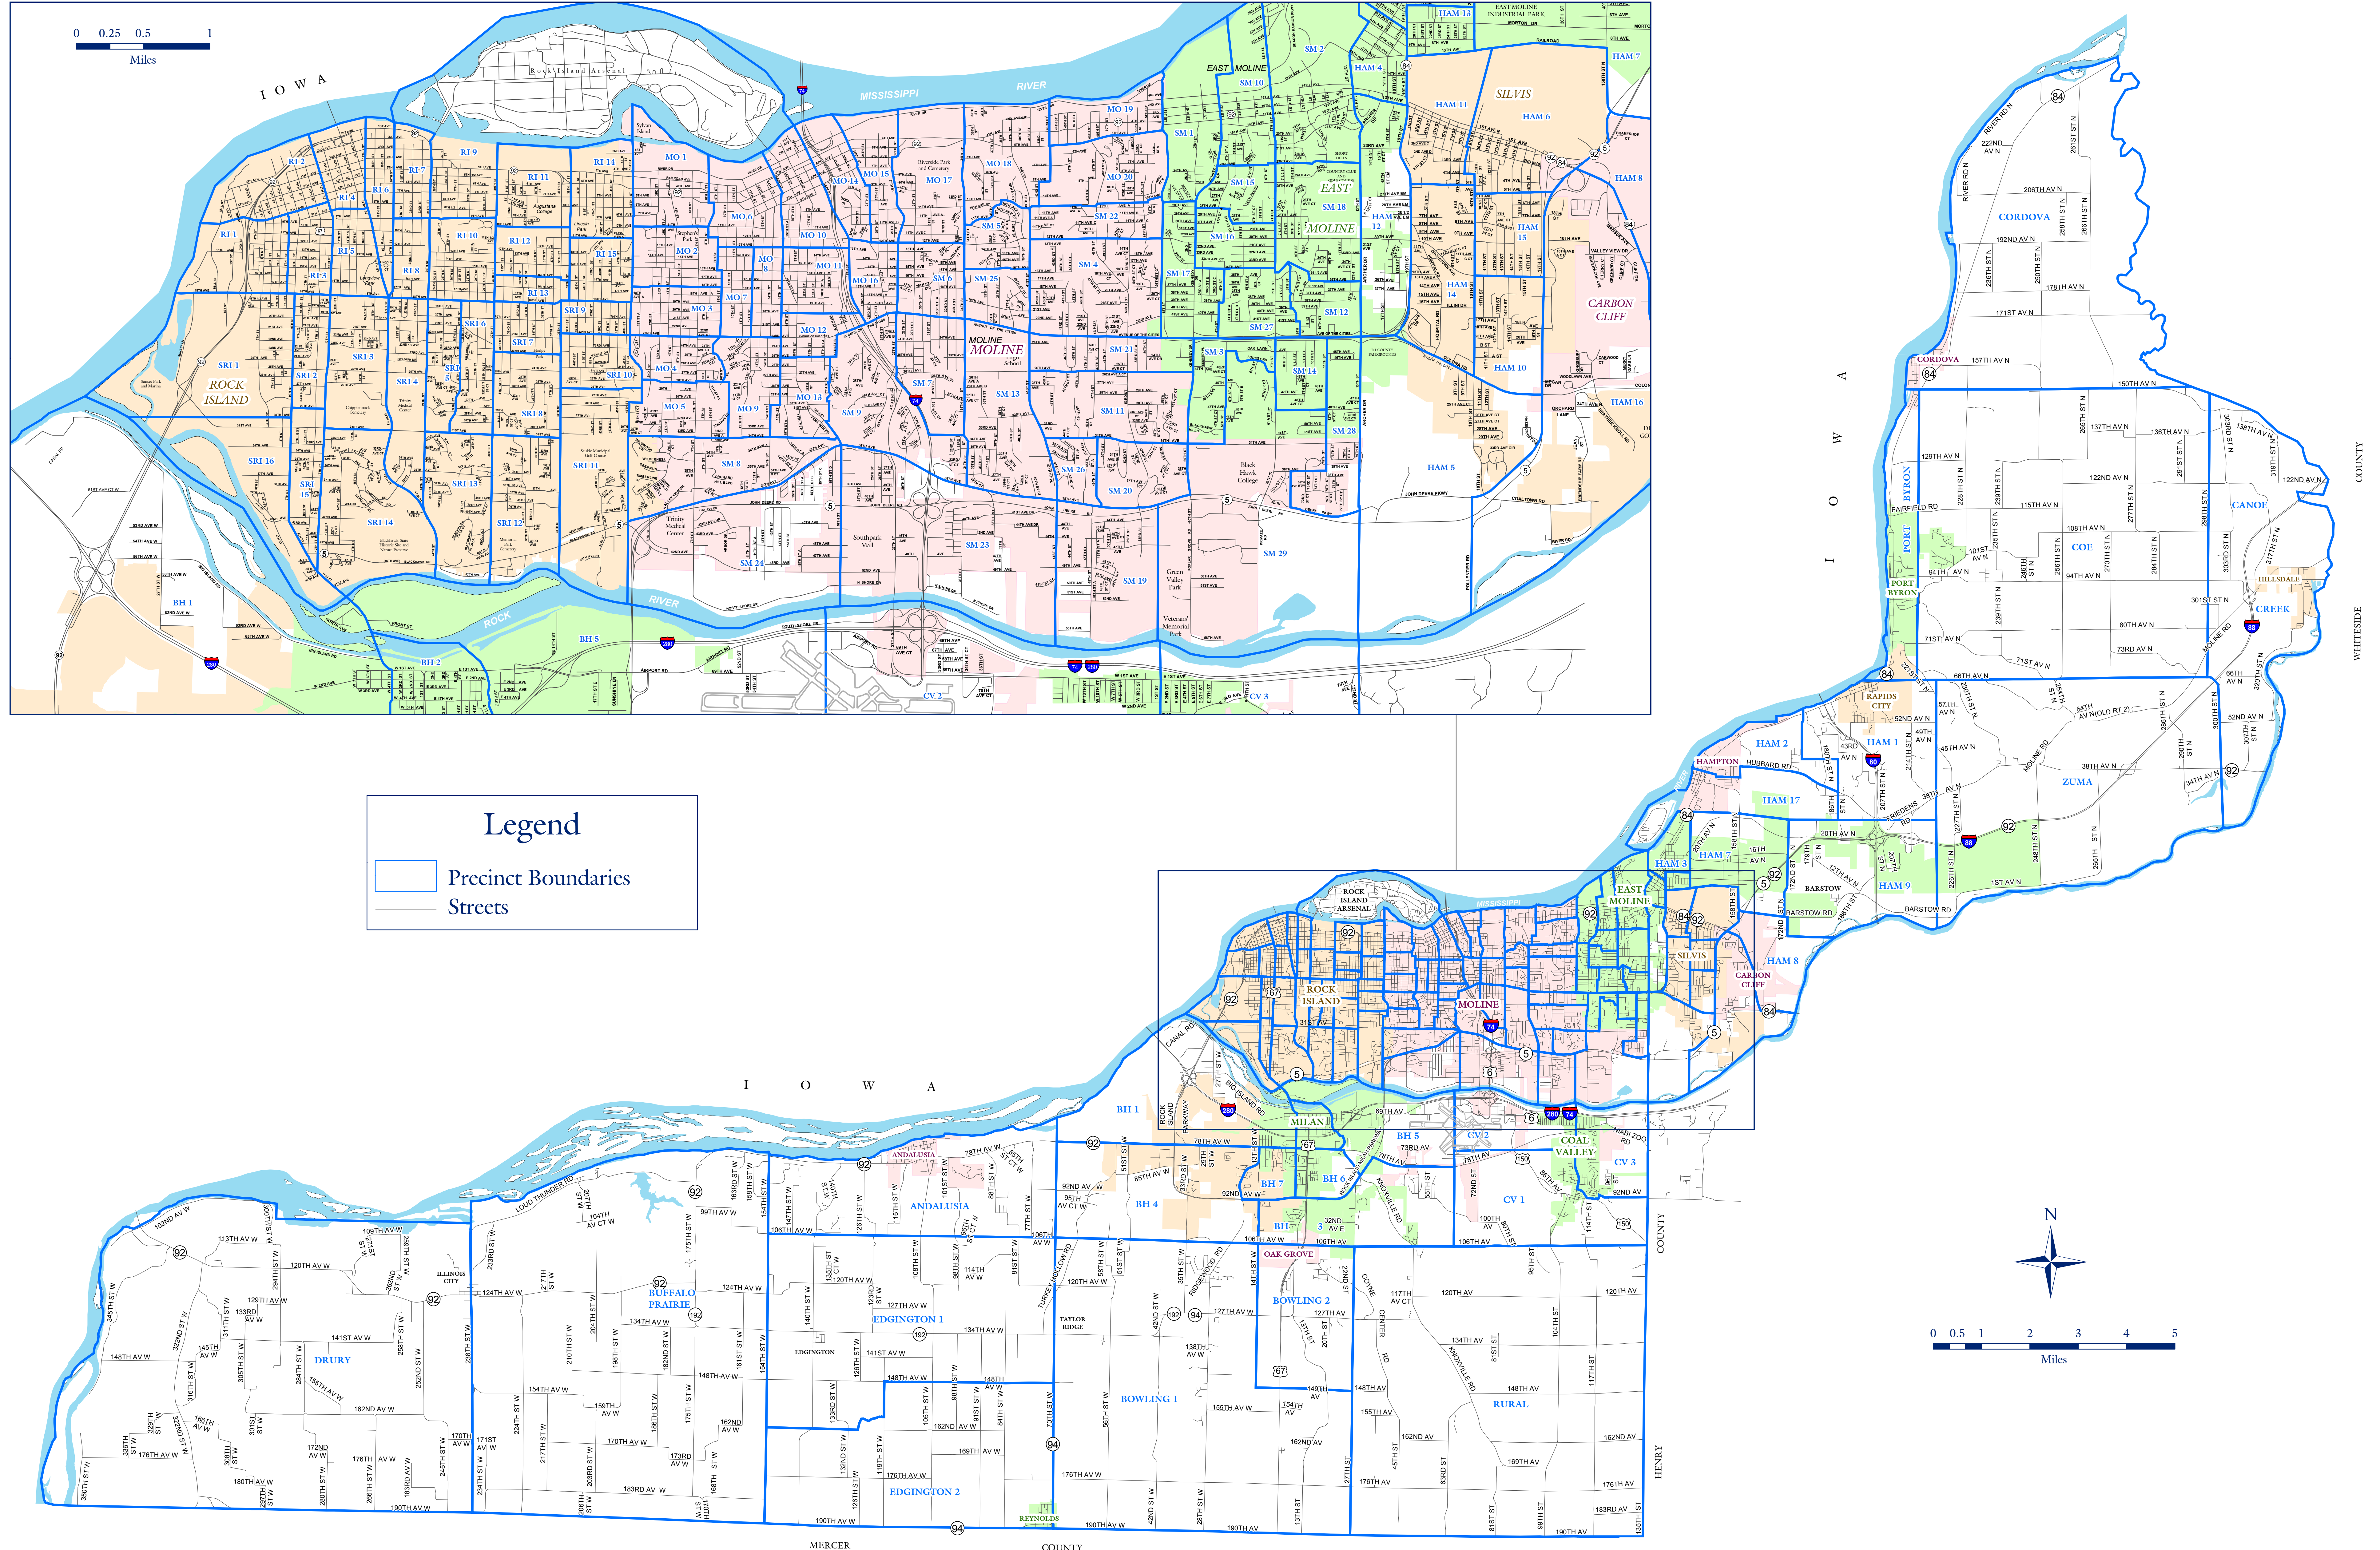

# Voter Precincts

## Rock Island County, Illinois

**Legend**

- Precinct Boundaries
- Streets