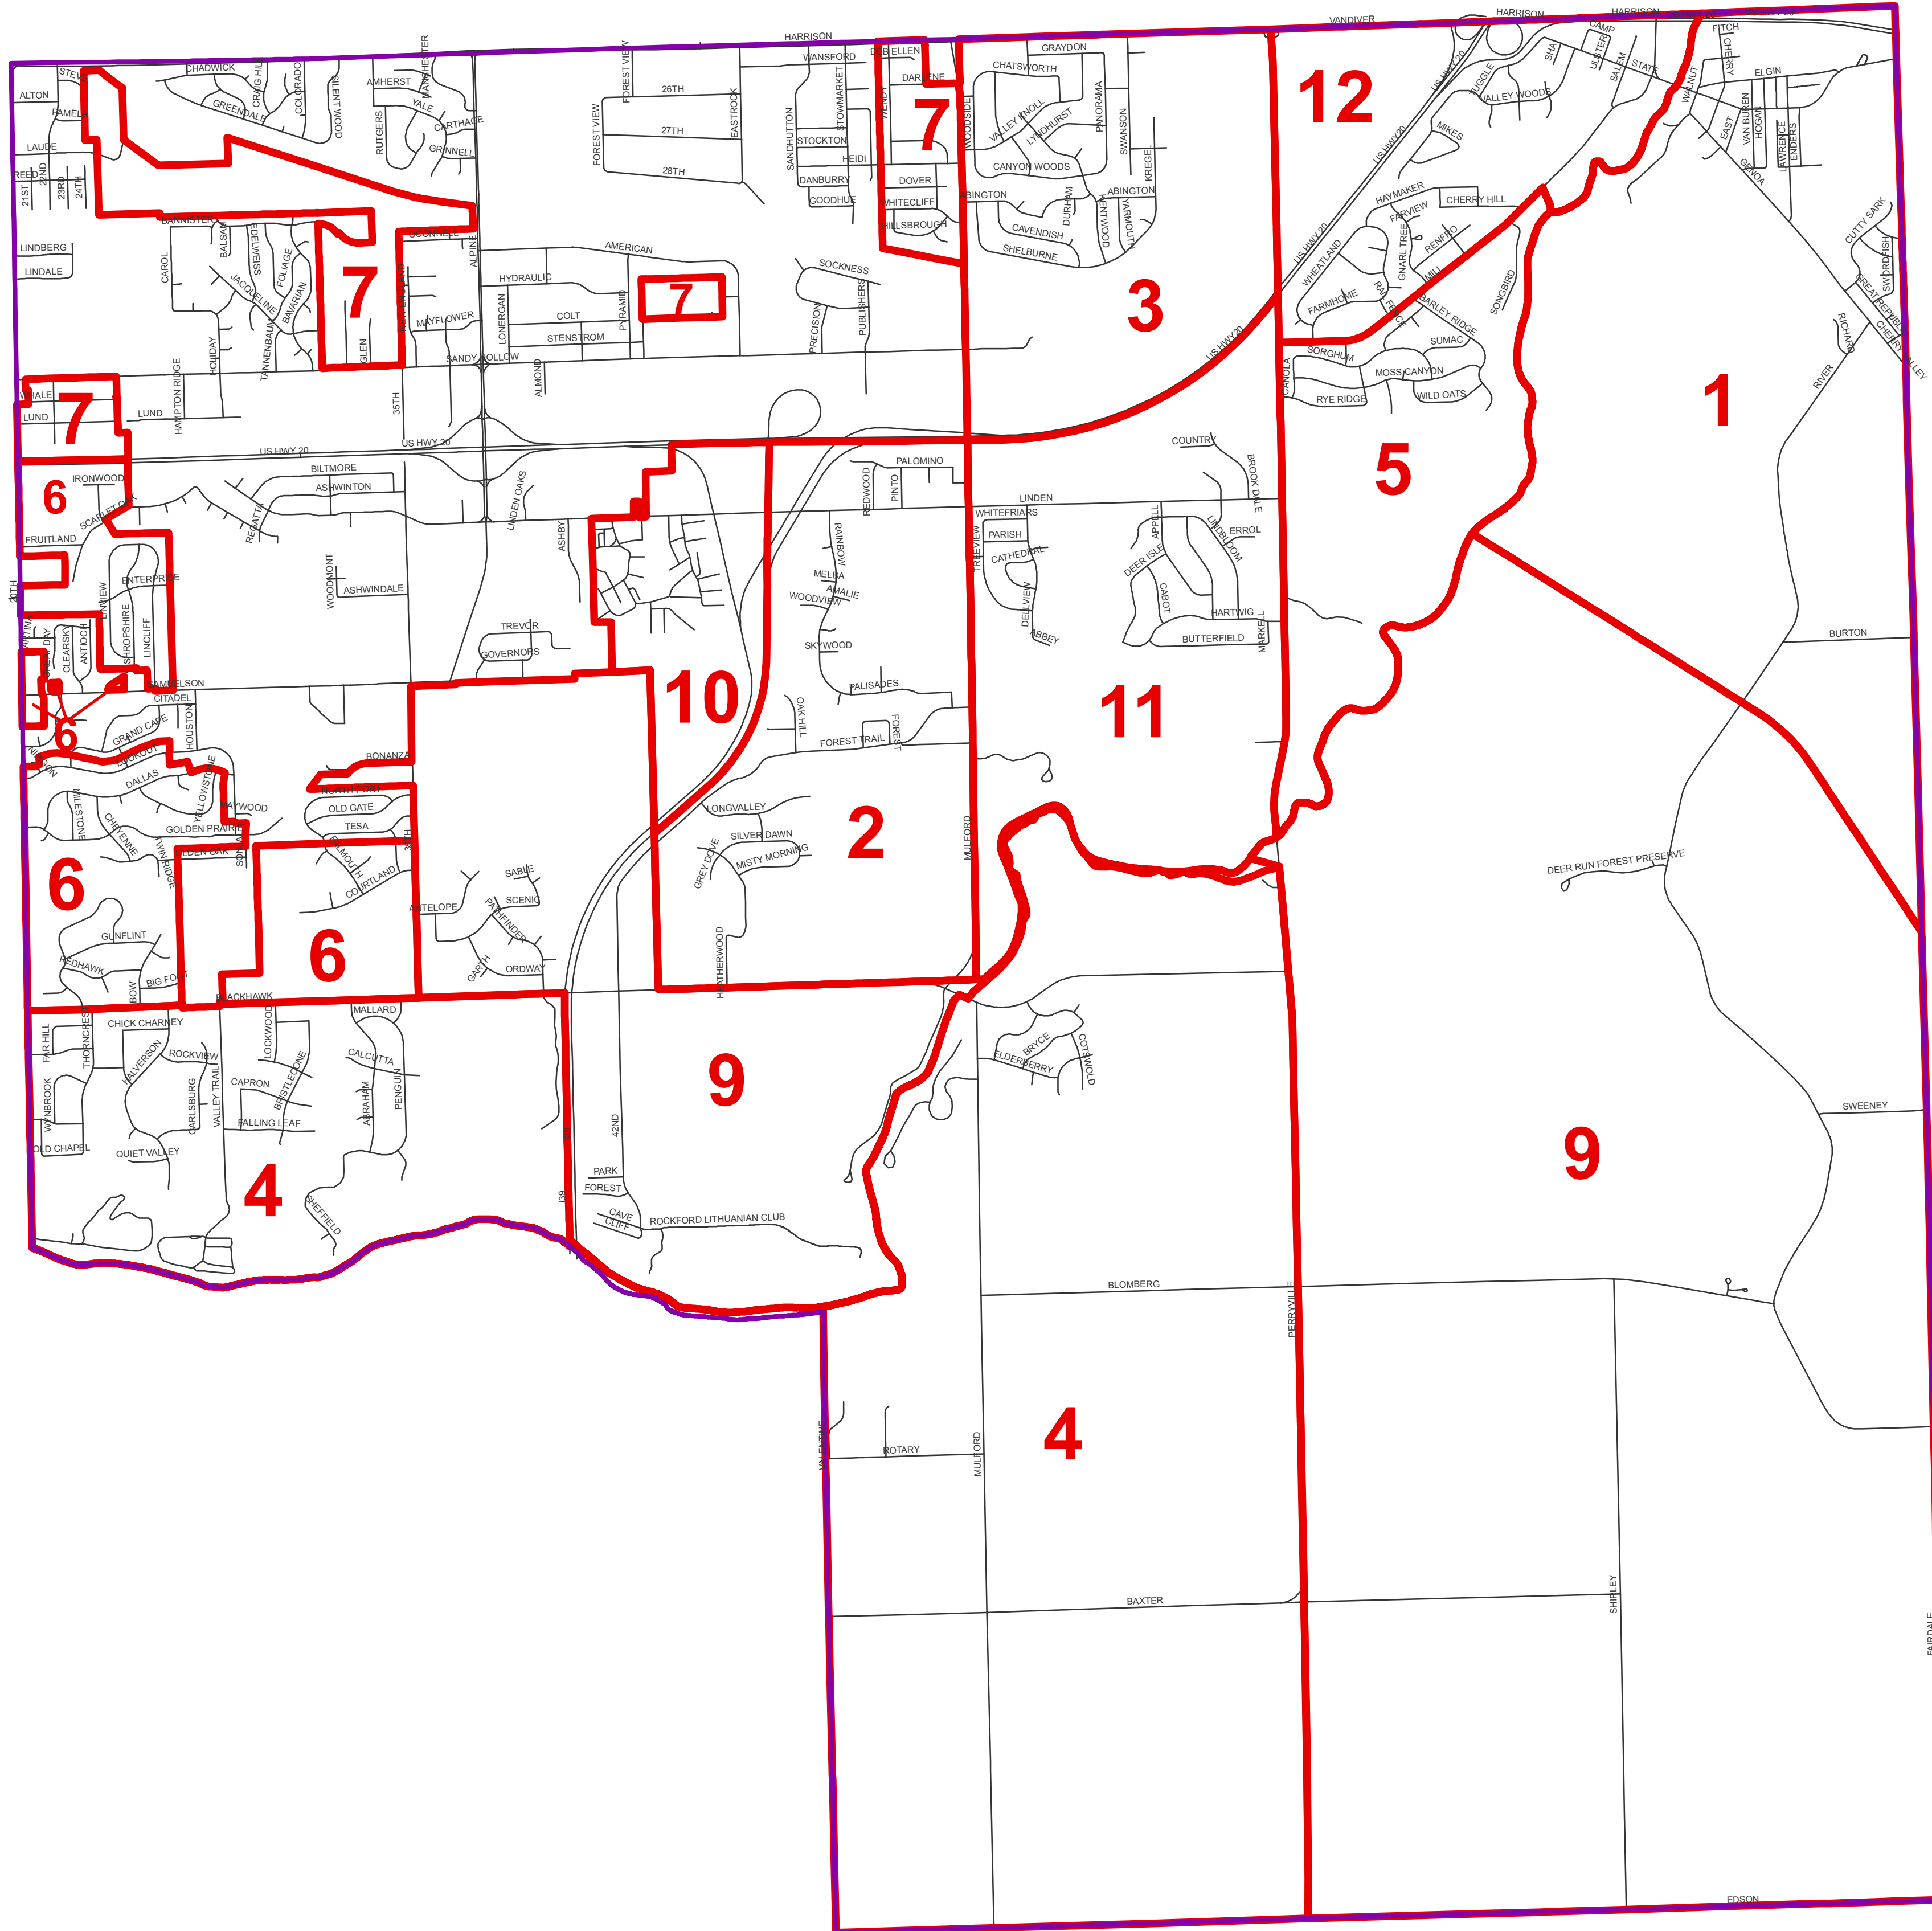

CHERRY VALLEY TOWNSHIP

 COUNTY VOTING DISTRICTS

MARGIE M. MULLINS
COUNTY CLERK
WINNEBAGO COUNTY