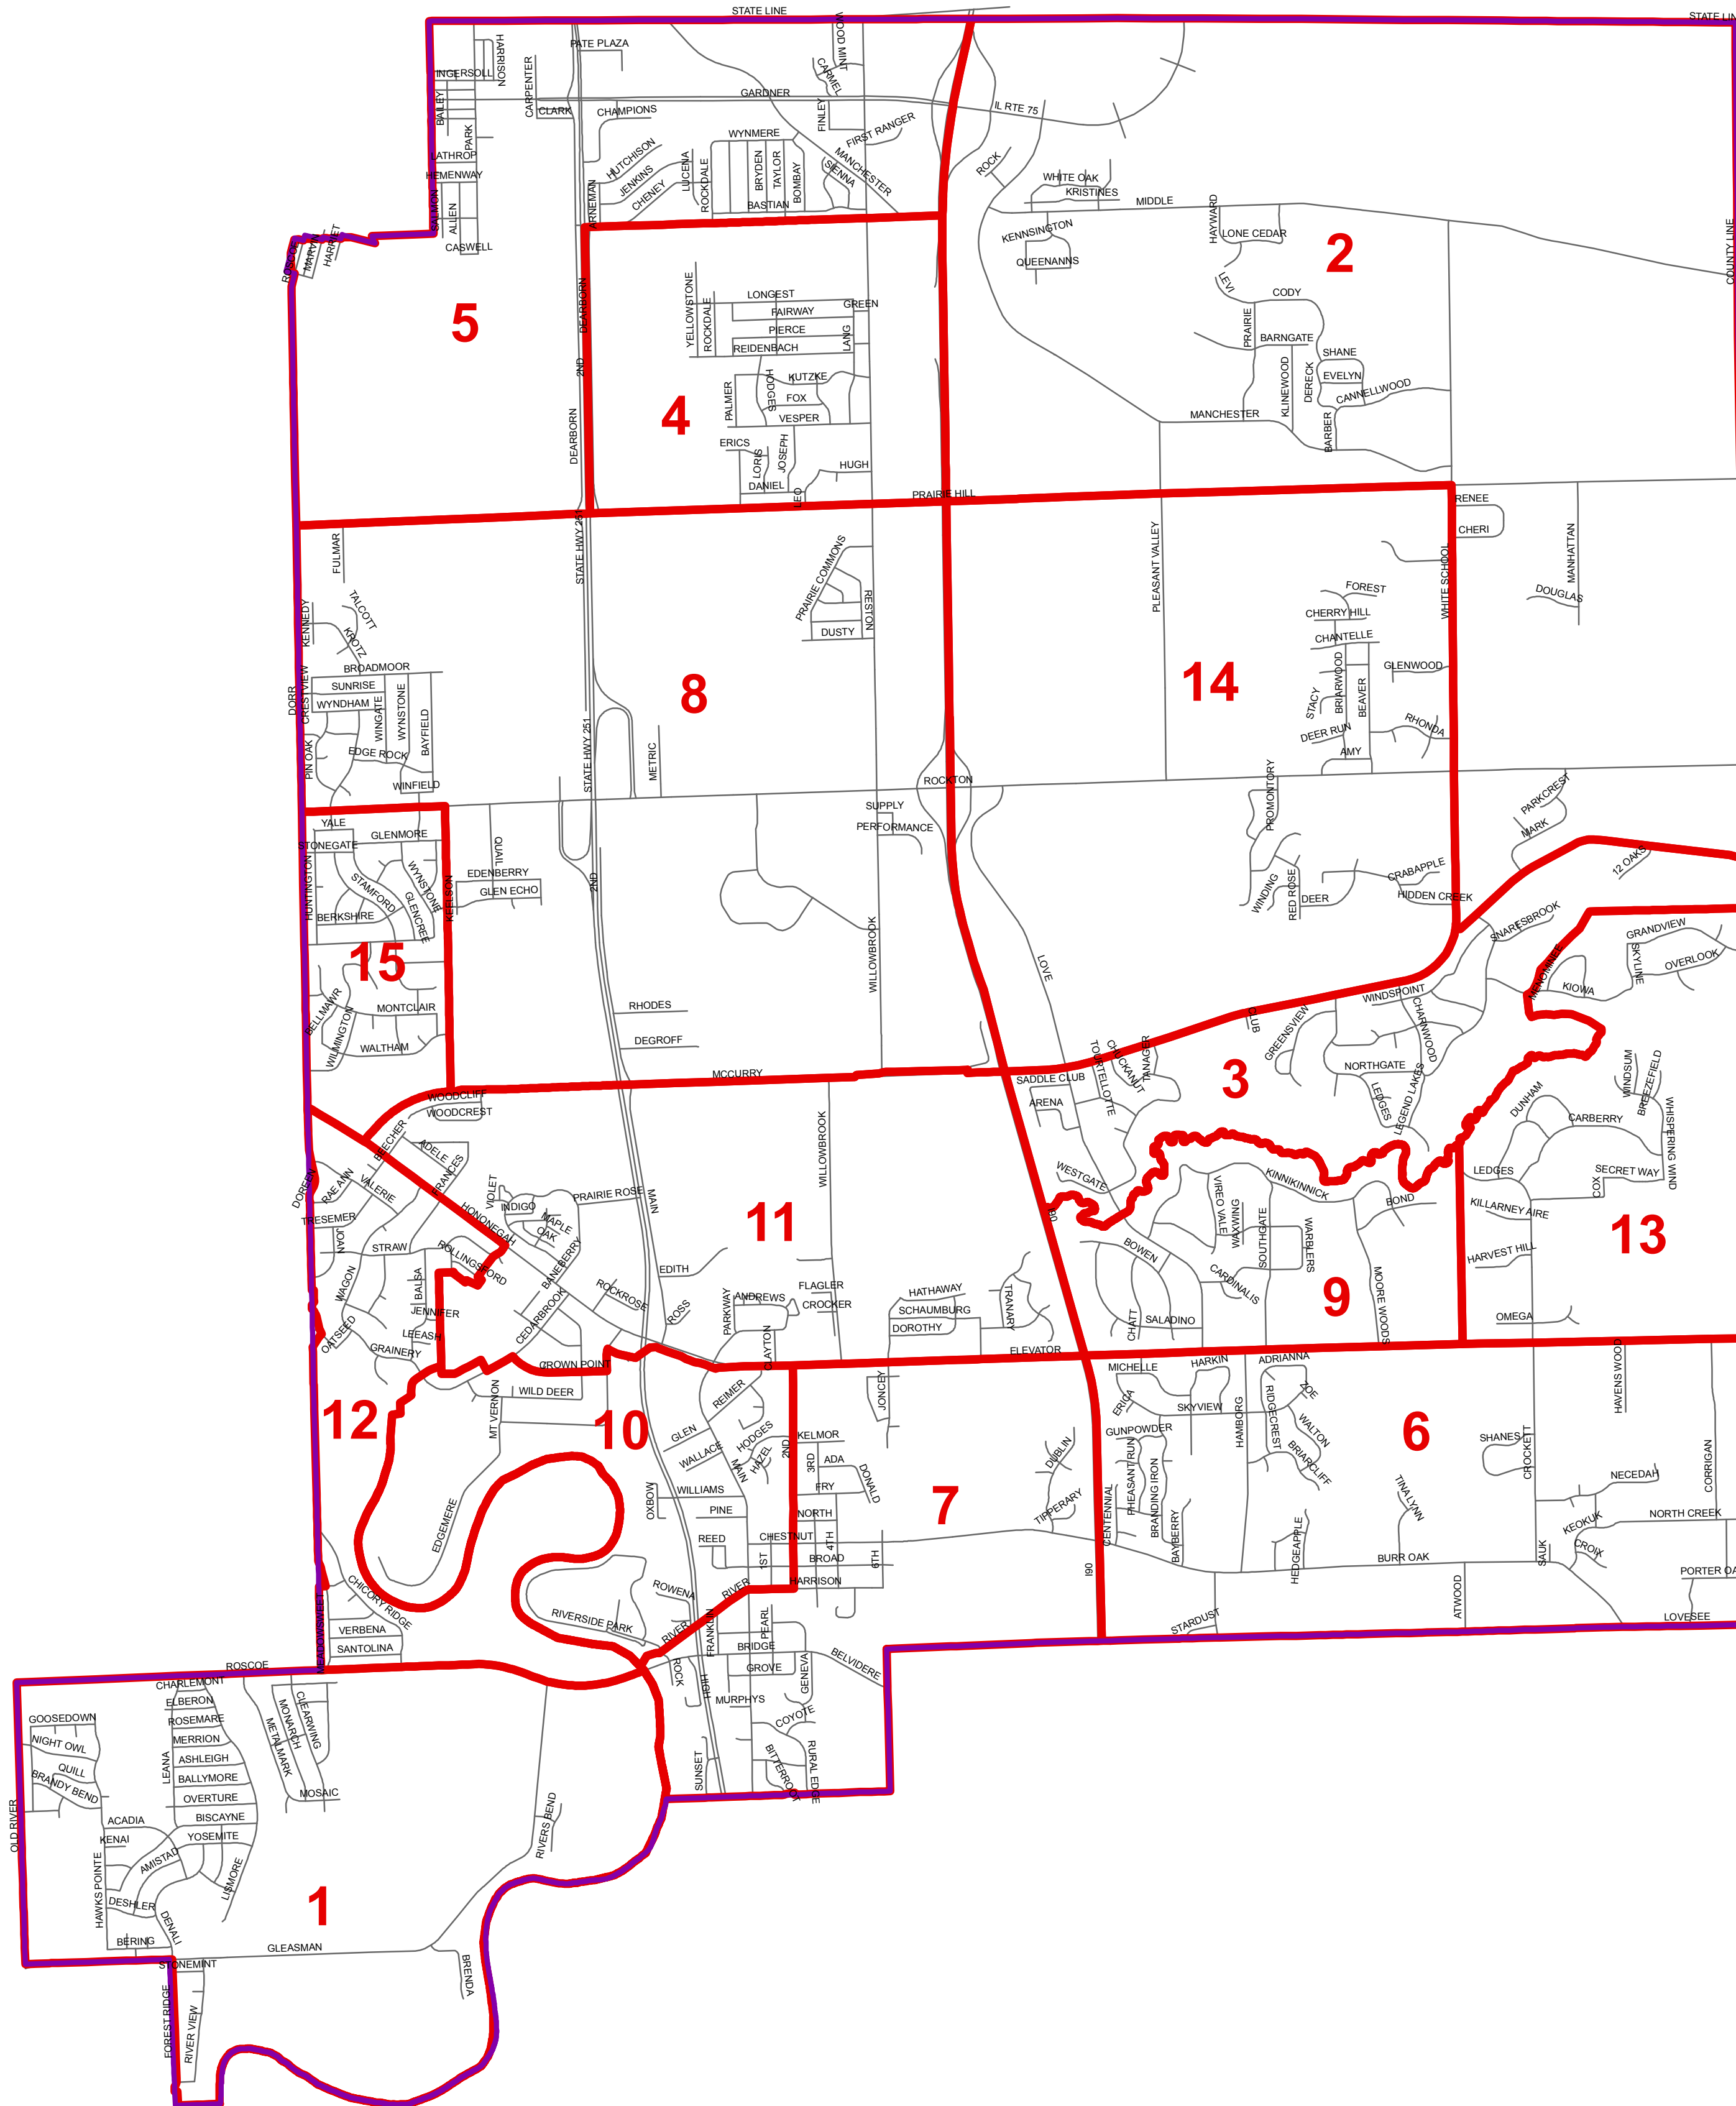

ROSCOE TOWNSHIP

 COUNTY VOTING DISTRICTS

MARGIE M. MULLINS

COUNTY CLERK
WINNEBAGO COUNTY

8/2011