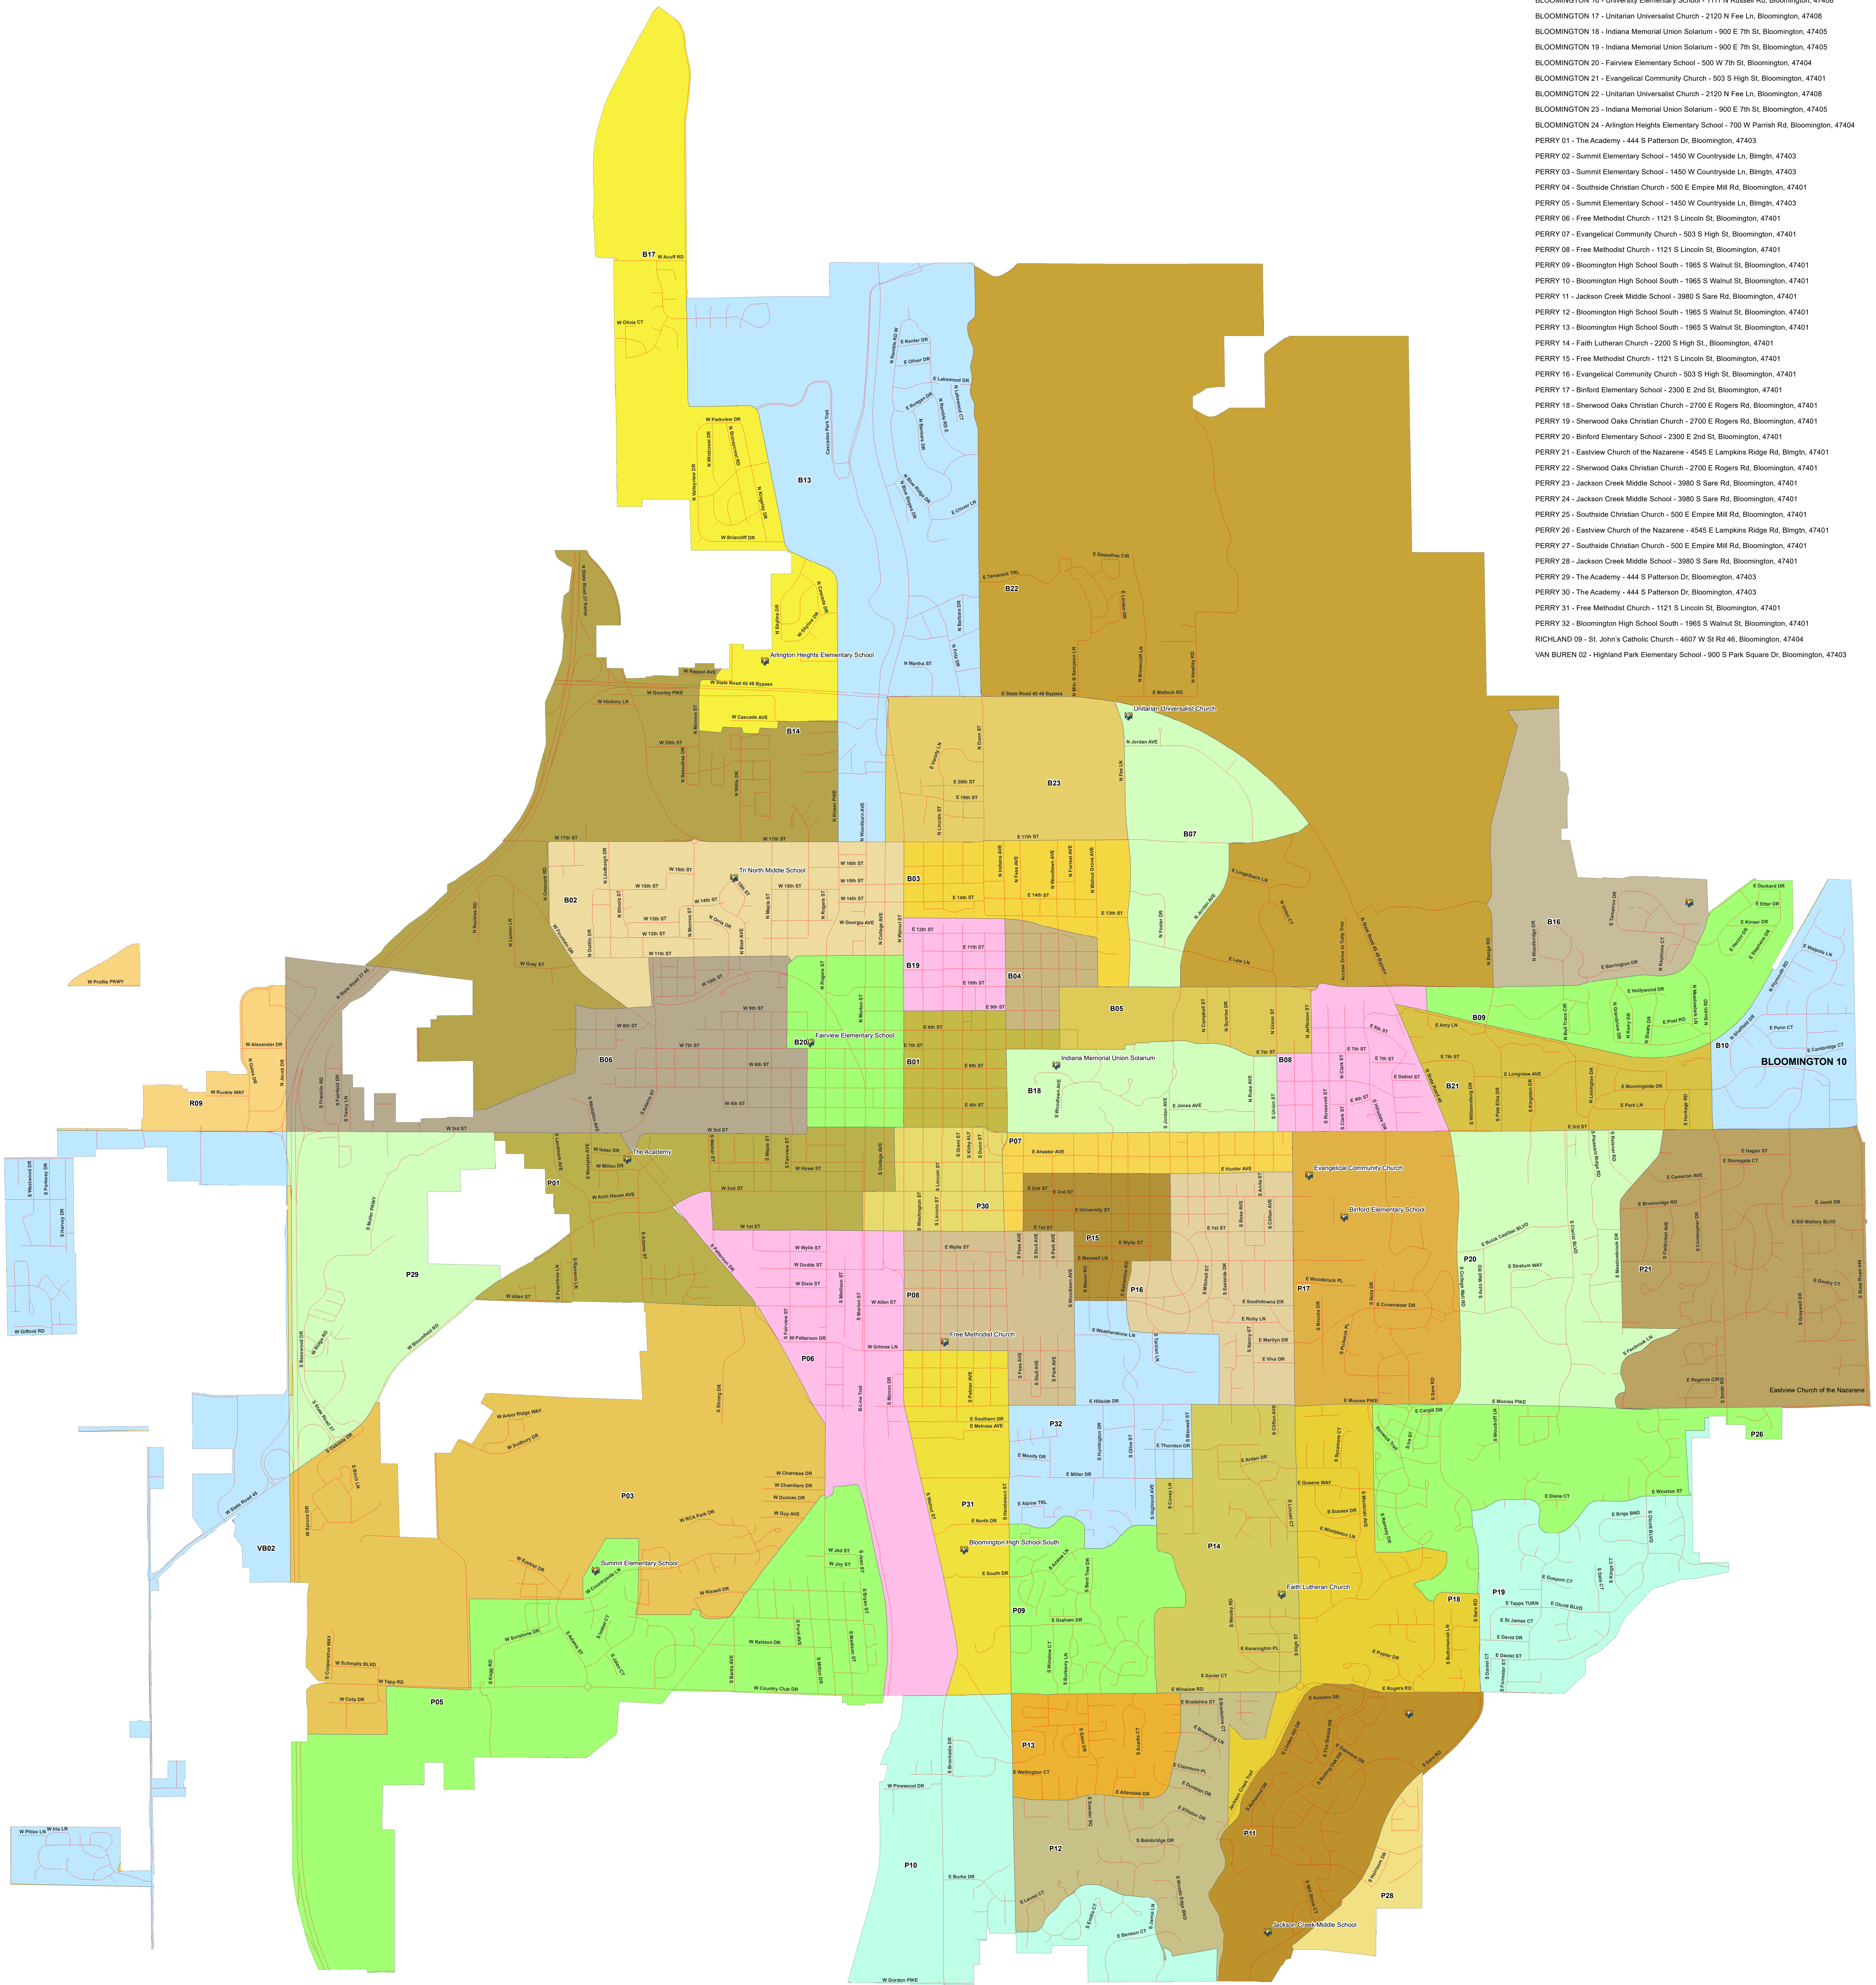

City of Bloomington Detail Map Monroe County, Indiana 2020 General Election