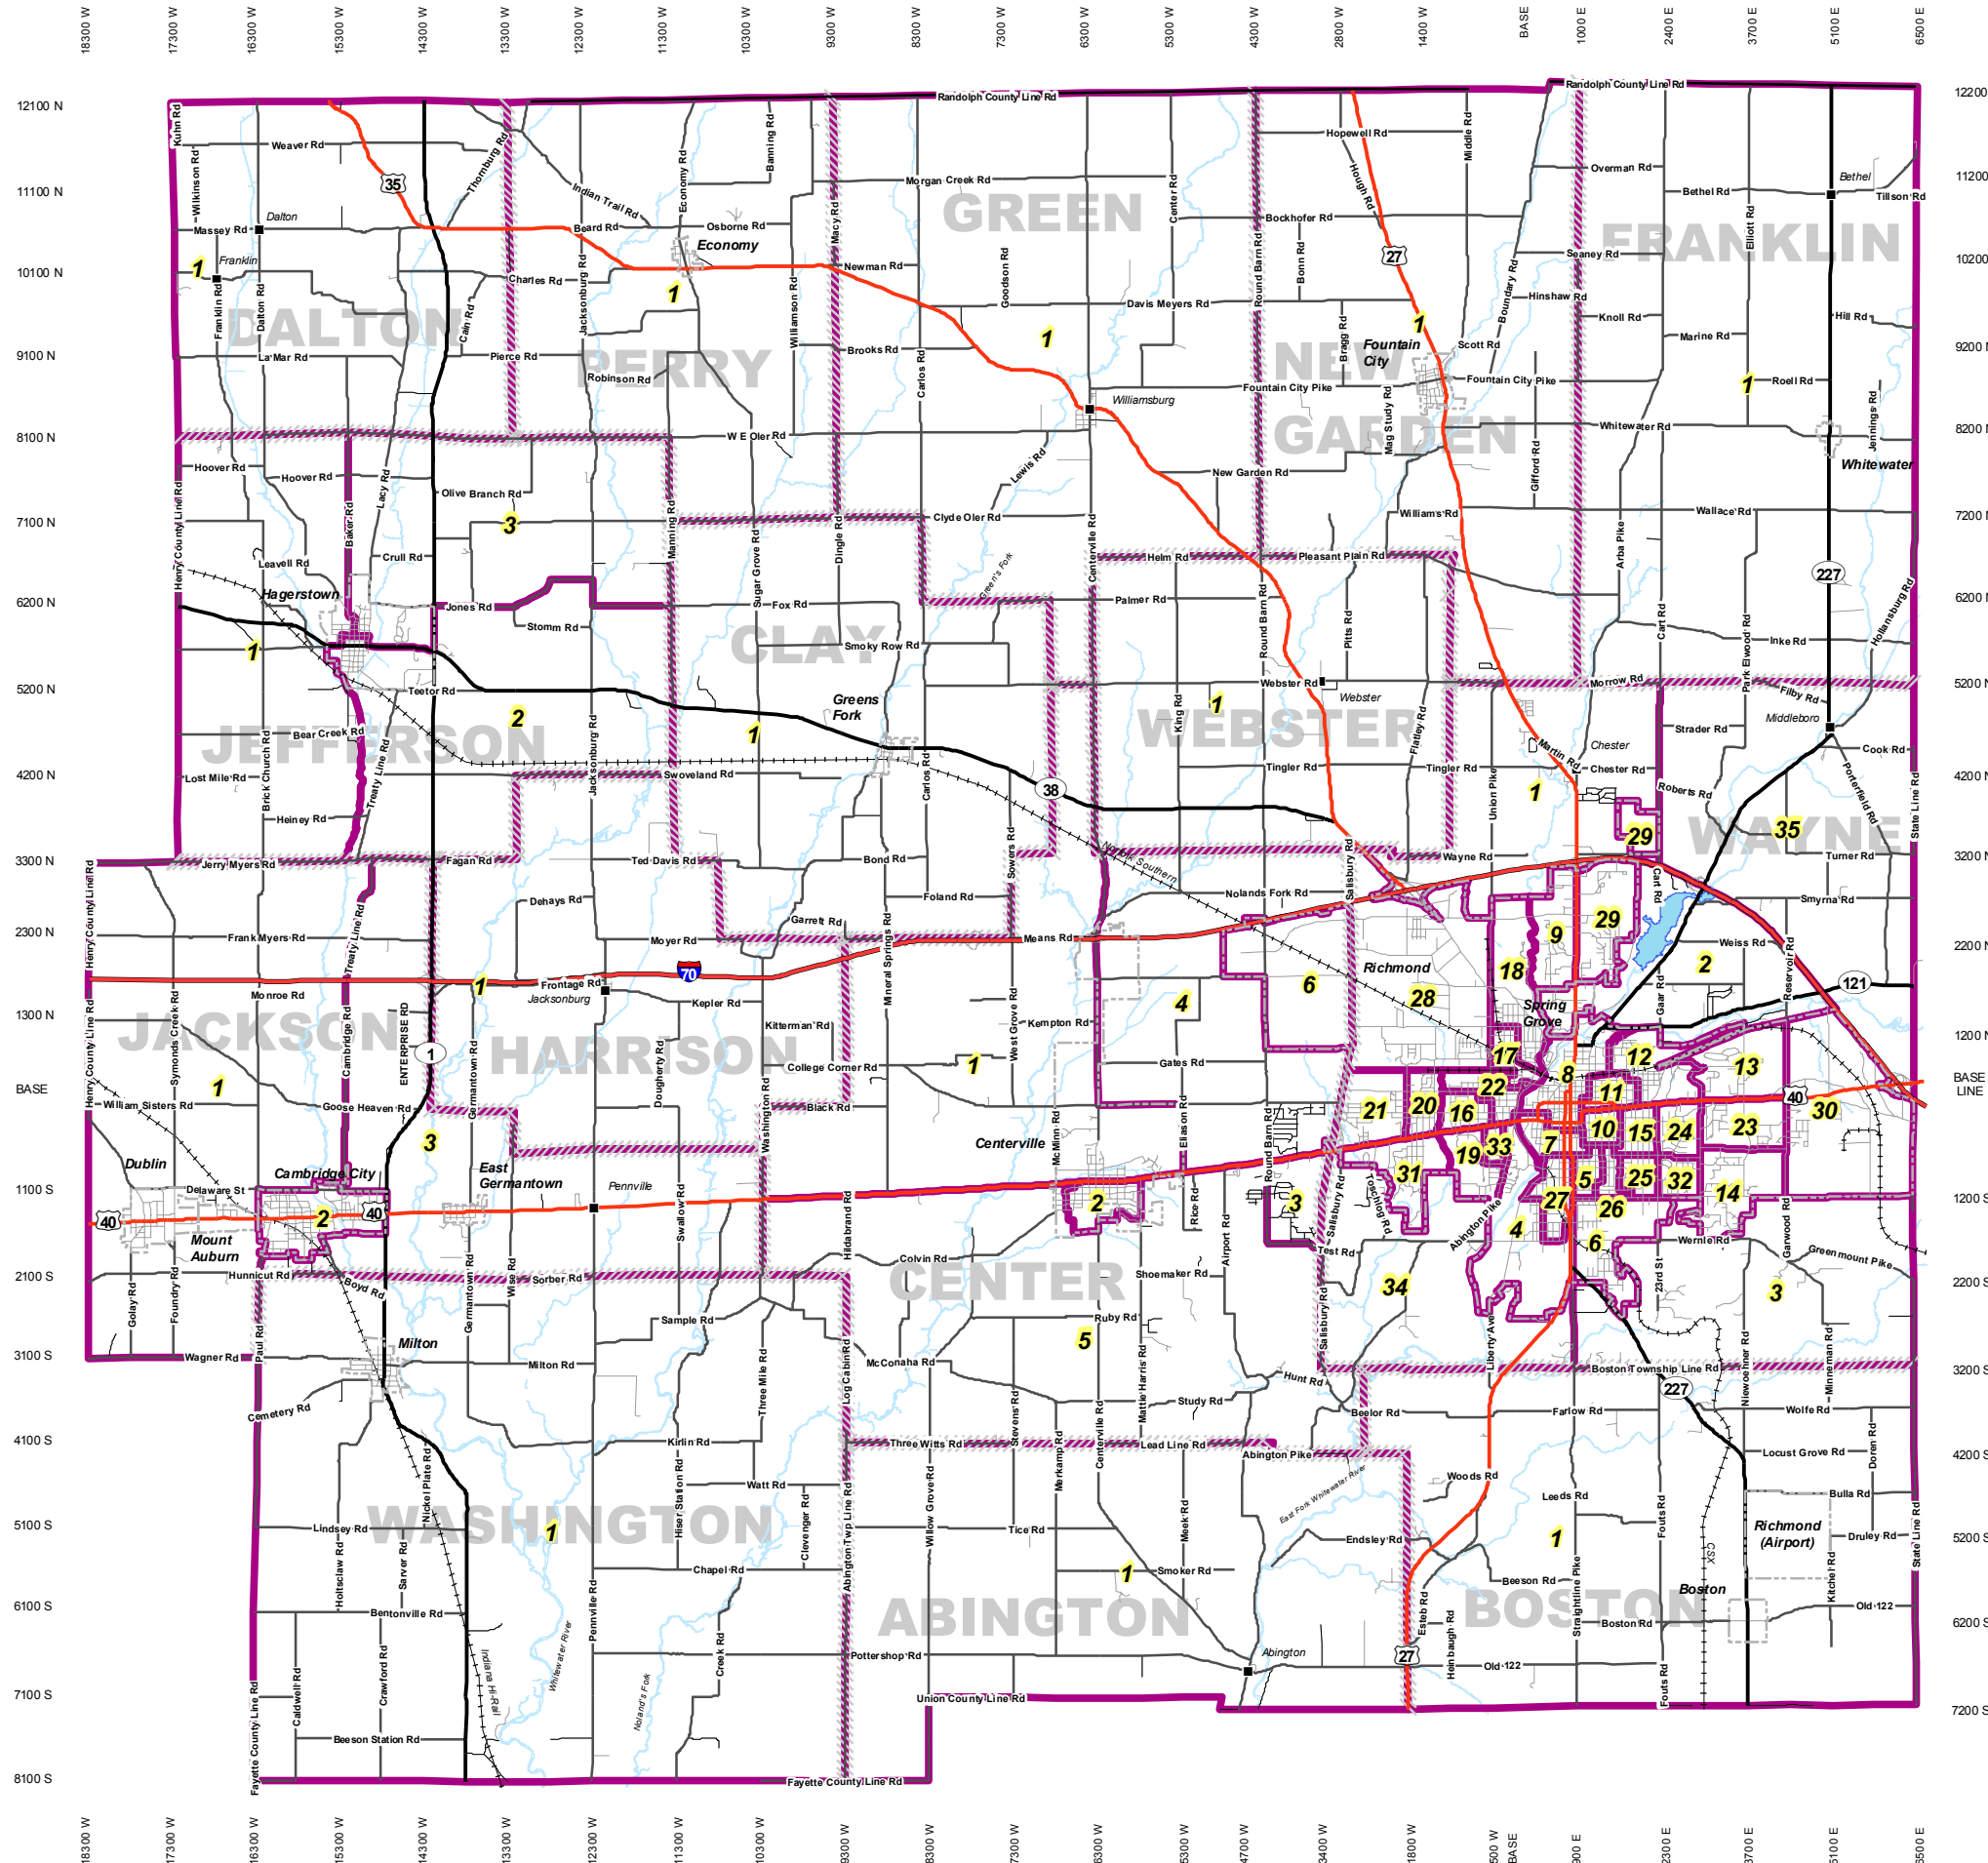

Wayne County Precinct Maps

Not to Scale

1. **Legend**
2. Interstates
   - US Highways
   - State Roads
   - Railroads
   - Township Lines
   - Towns
   - Precinct Boundary
   - County Boundary
   - Rivers