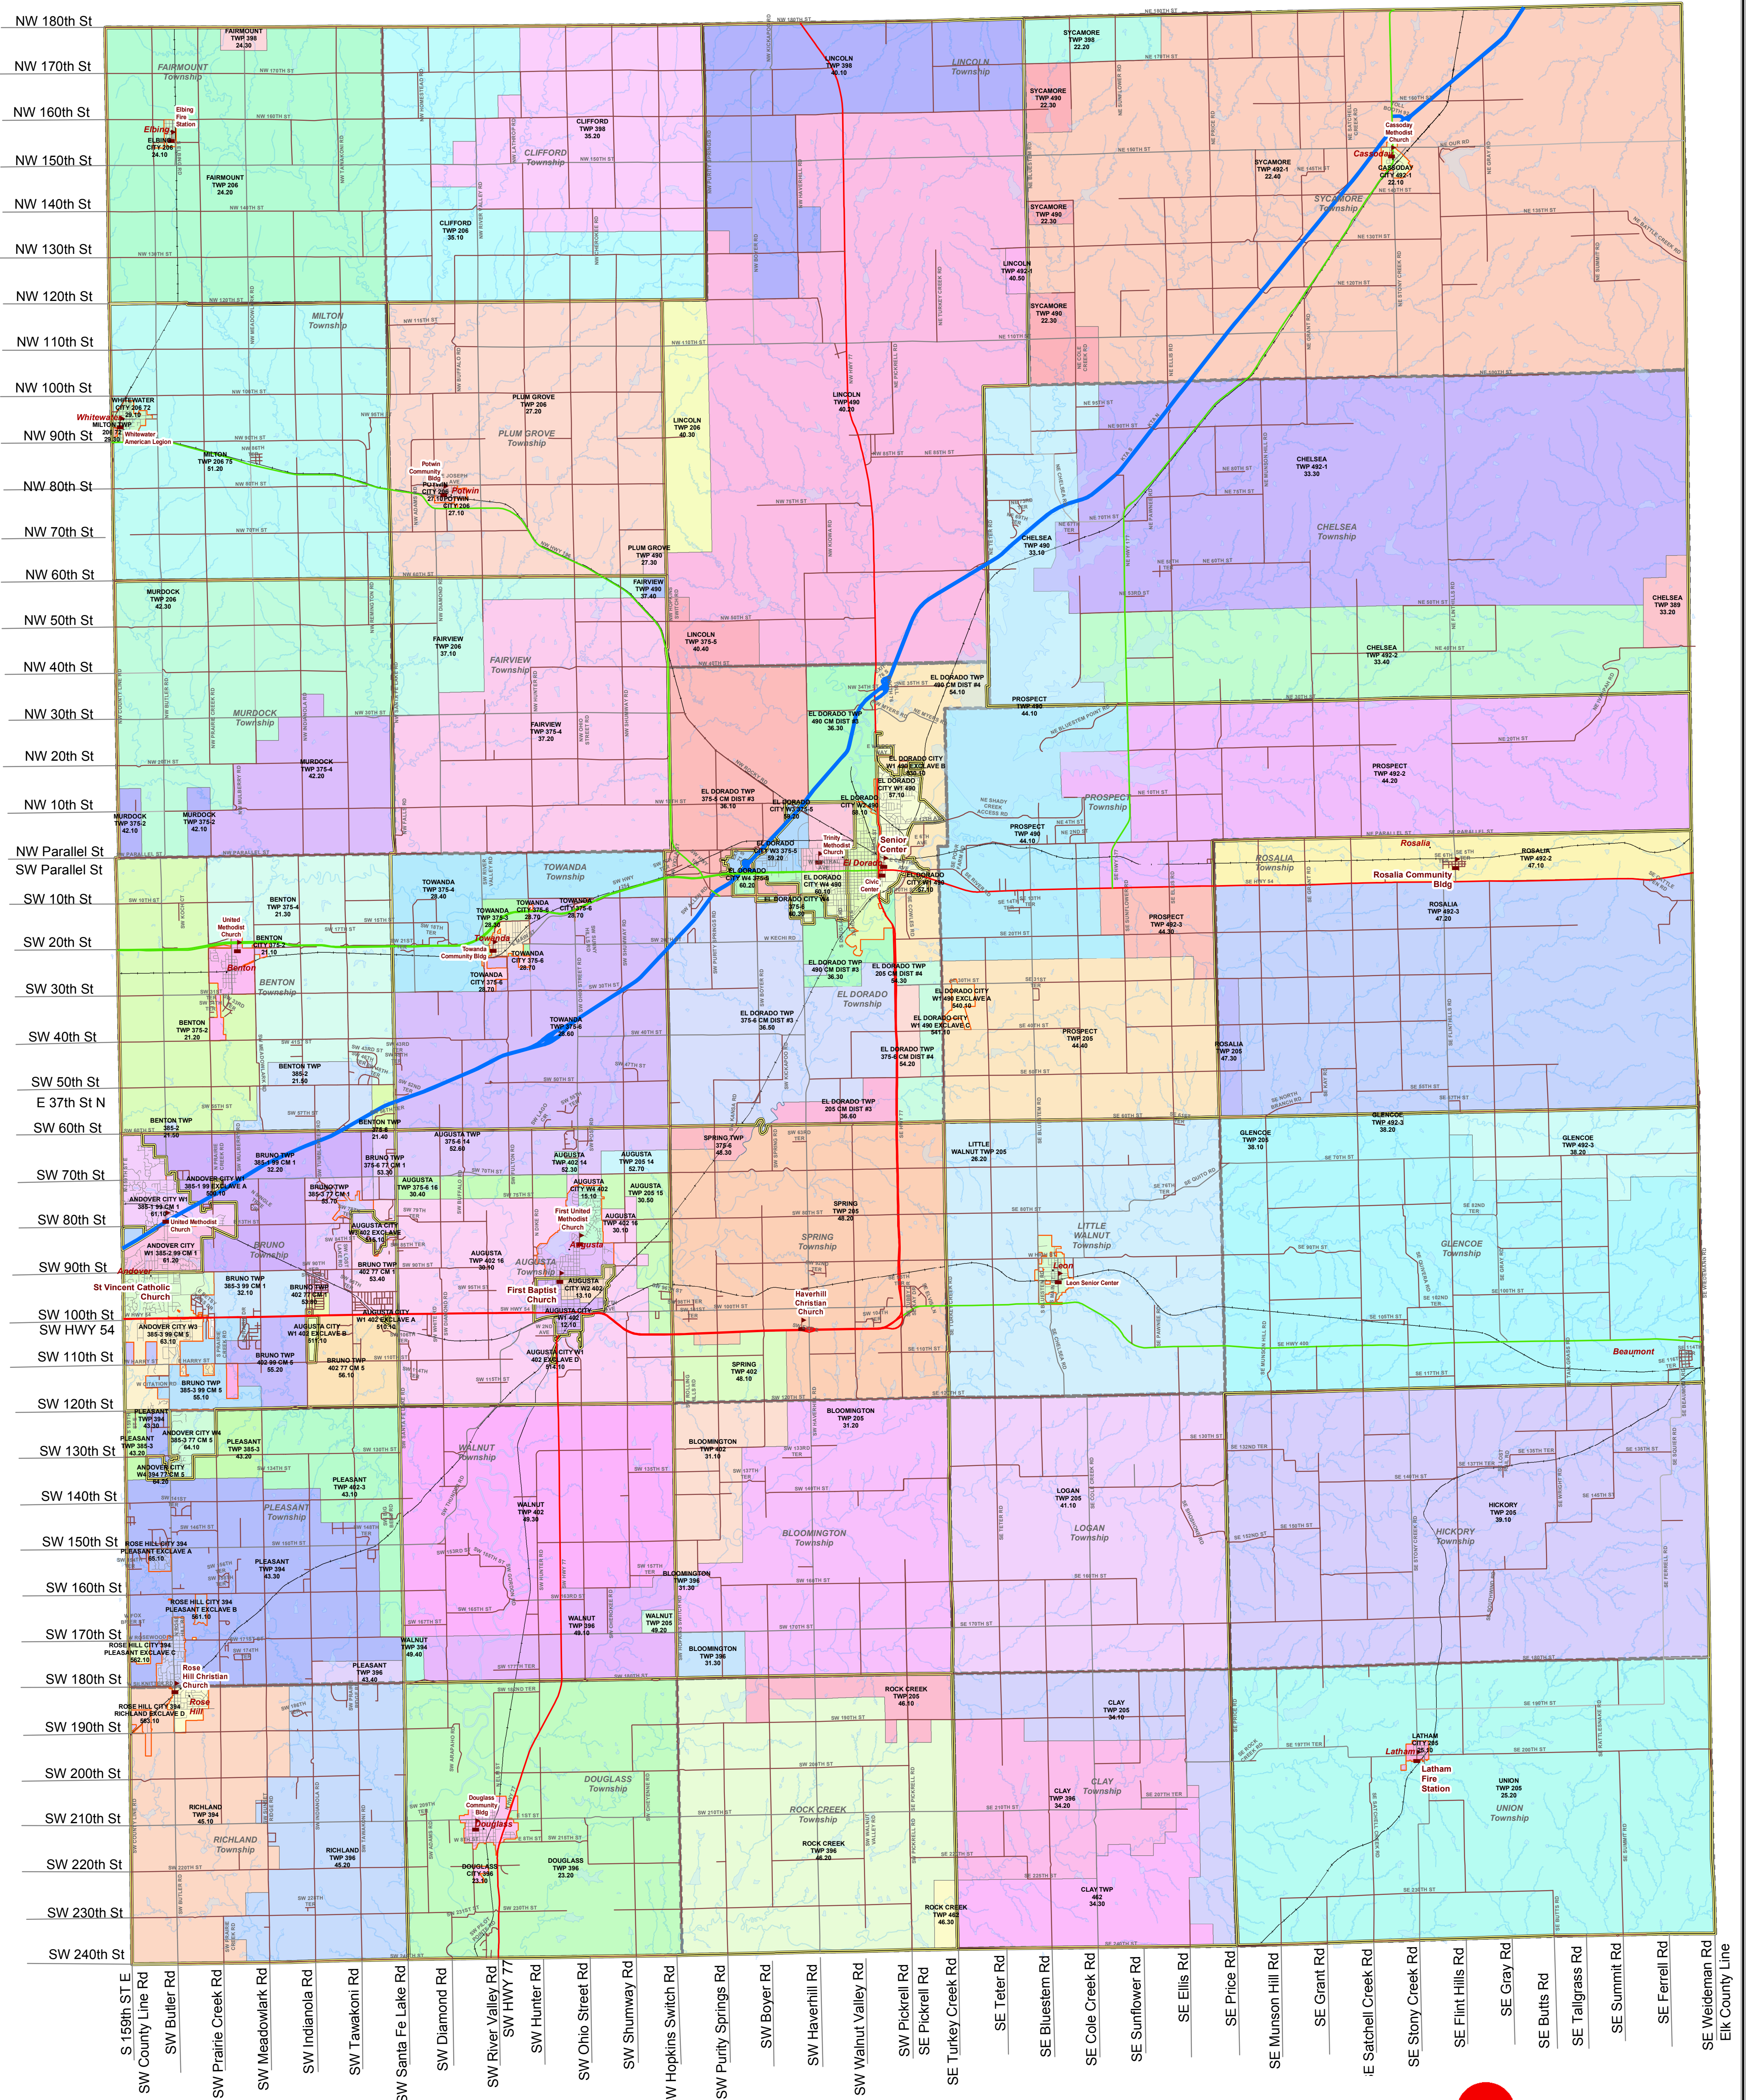

# Voter District Boundaries & Pollsite Locations

## Legend

-  Pollsite Location
-  Pollsite Boundaries
-  Political Townships

**BUTLER COUNTY**  
GIS/Mapping Department

Map Printed: November 1st, 2017