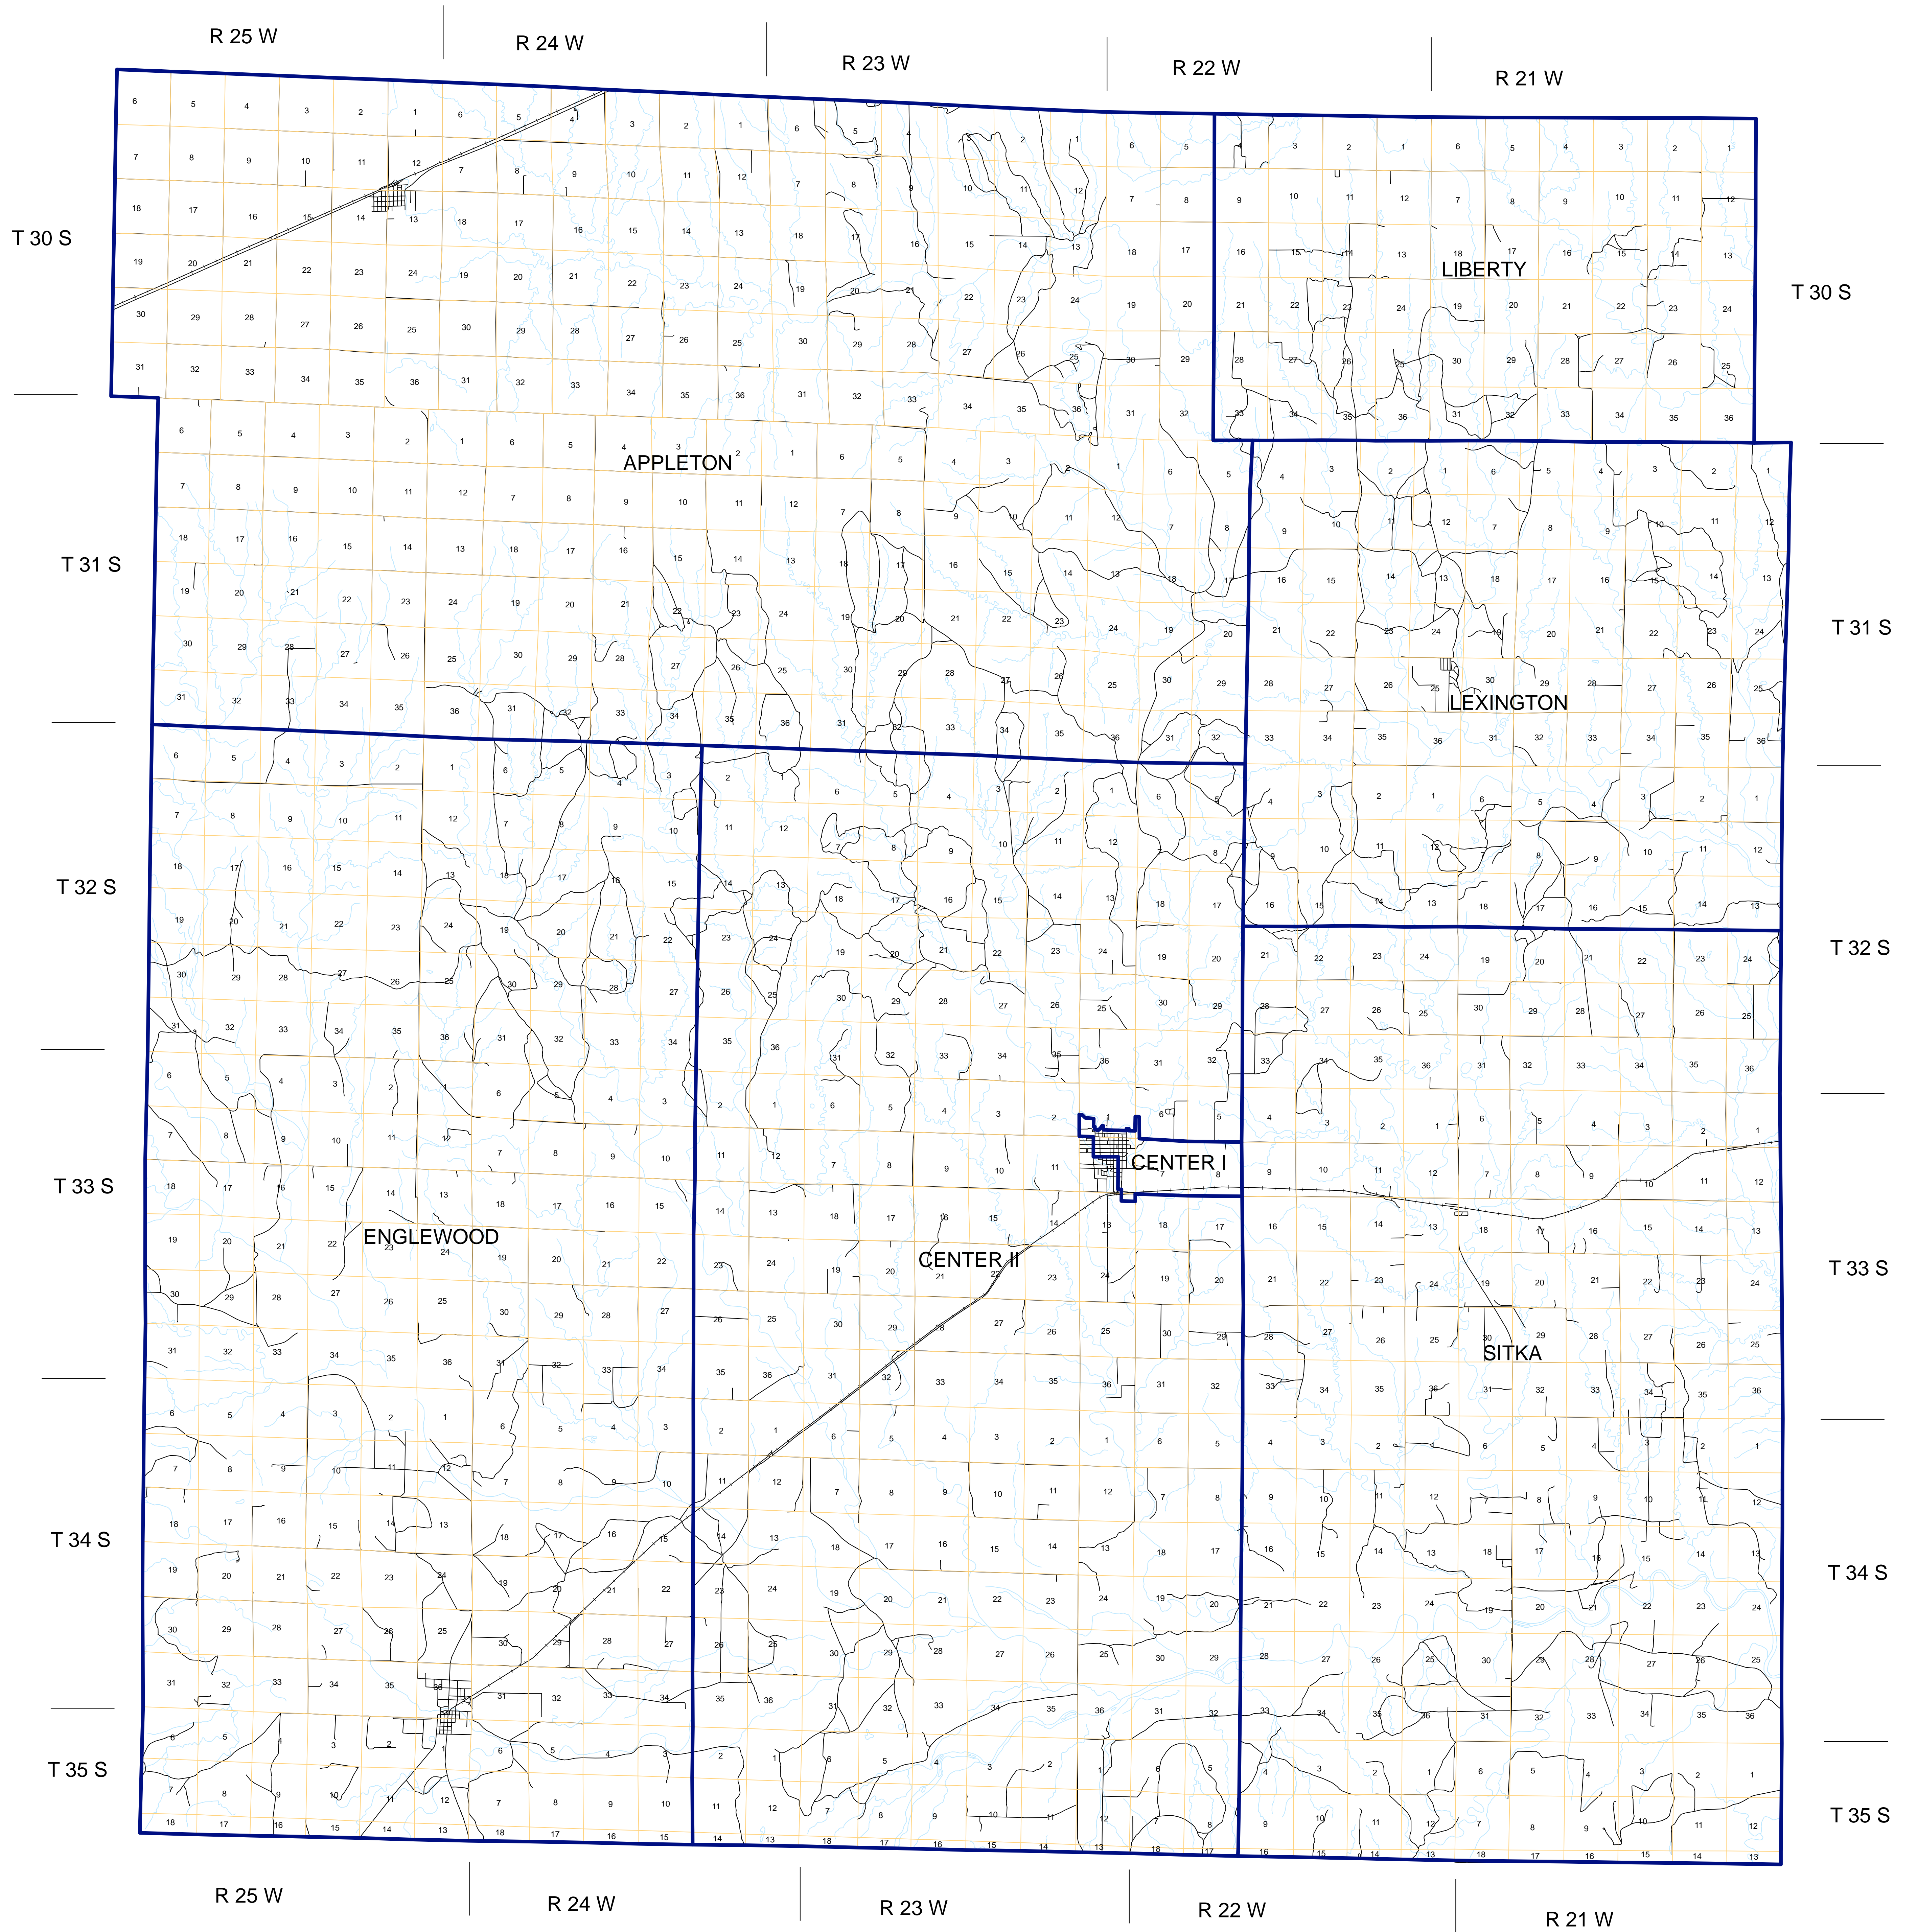

Clark County Voting Precinct Map

Kimble Mapping
Manhattan, KS
September 2004

Legend
— Precincts

1 inch equals 1.2 miles